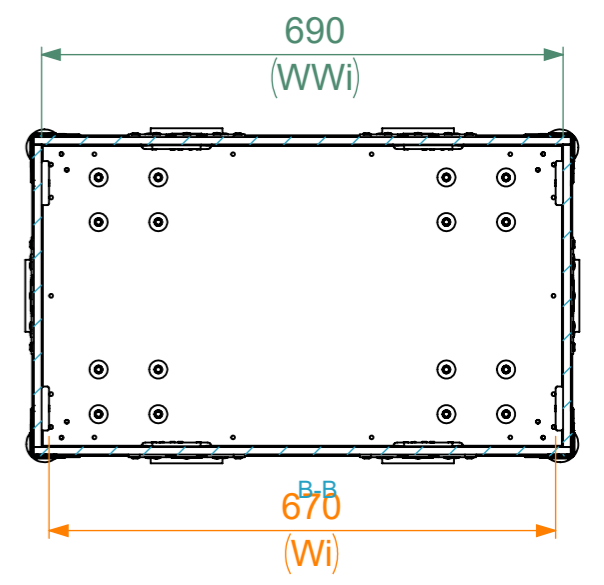

Dimensões

Comprimento	Largura	Altura
686	396	626
Peso	Approx. 26 Kg	
Espessura		10mm

General External Dimensions	
W	Width
D	Depth
H	Height
Usable Inner Dimensions (UID)	
Wi	Inside Width
Di	Inside Depth
Hi	Inside Height
Wood Inner Dimensions (WID)	
WWi	Wood Inside Width
WDi	Wood Inside Depth
WHi	Wood Inside Height

This drawing must not be copied or disclosed without consent of the owner

Name	Date
Drawn by: guilherme.santos	13/05/2026
Reference	X12IR.0734064
Scale	1:10
units in mm	general tolerance 0.8mm
DO NOT SCALE	
FC. X12IR	686x356x596 mm