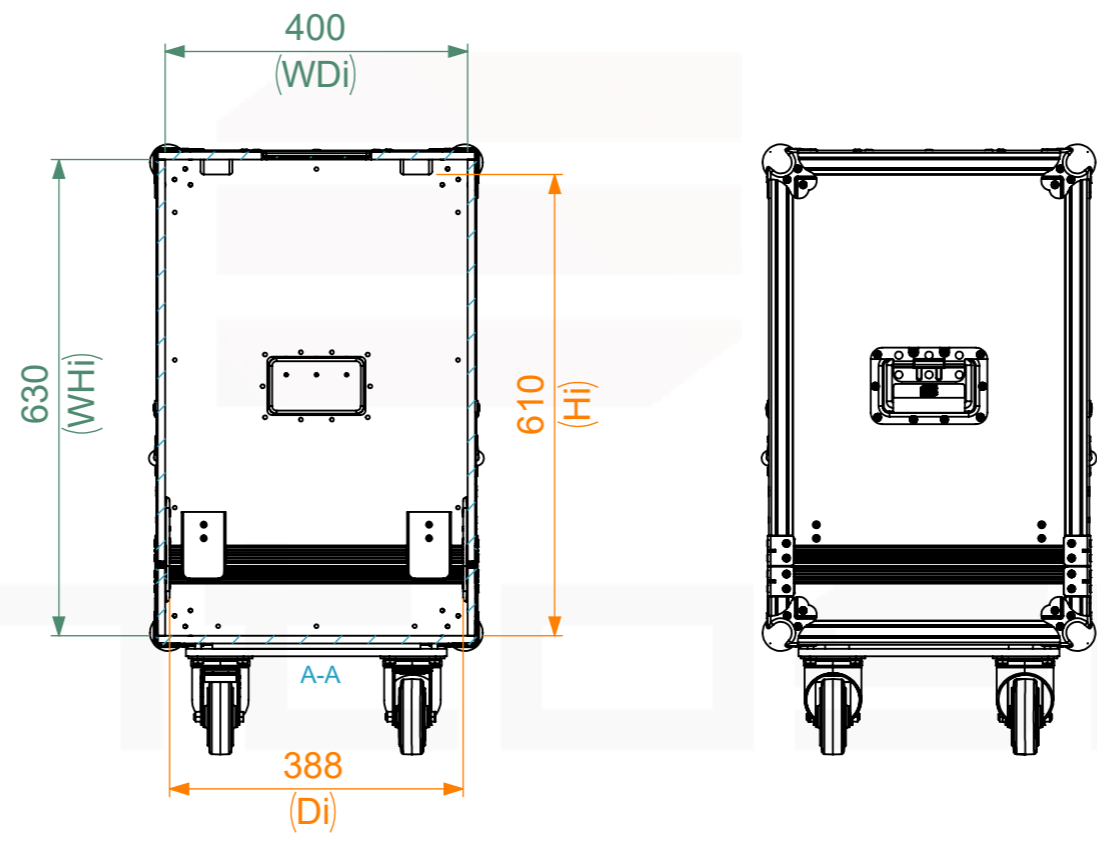

Dimensões

Comprimento	Largura	Altura
686	396	626
Peso	Approx. 26 Kg	
Espessura		10mm

General External Dimensions	
W	Width
D	Depth
H	Height
Usable Inner Dimensions (UID)	
Wi	Inside Width
Di	Inside Depth
Hi	Inside Height
Wood Inner Dimensions (WID)	
WWi	Wood Inside Width
WDi	Wood Inside Depth
WHi	Wood Inside Height

This drawing must not be copied or disclosed without consent of the owner

Name	Date
Drawn by: guilherme.santos	13/05/2026
Reference	X12IR.0734064
Scale	1:10
units in mm	general tolerance 0.8mm
DO NOT SCALE	
FC. X12IR	686x356x596 mm