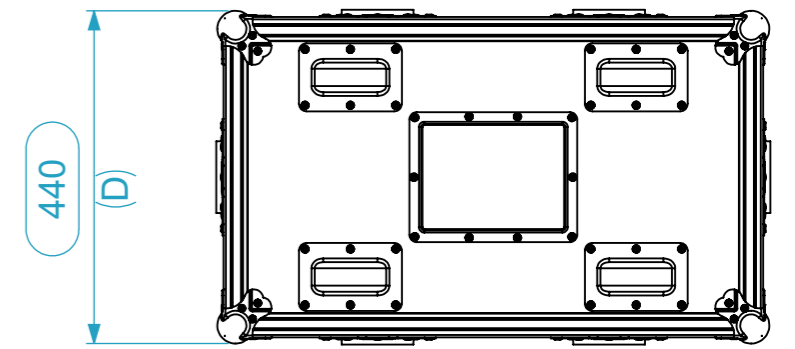

Dimensões

Comprimento	Largura	Altura
686	396	626
Peso	Approx. 26 Kg	
Espessura		10mm

General External Dimensions	
W	Width
D	Depth
H	Height
Usable Inner Dimensions (UID)	
Wi	Inside Width
Di	Inside Depth
Hi	Inside Height
Wood Inner Dimensions (WID)	
WWi	Wood Inside Width
WDi	Wood Inside Depth
WHi	Wood Inside Height

This drawing must not be copied or disclosed without consent of the owner

Name	Date
Drawn by: guilherme.santos	13/05/2026
Reference	X12IR.0734064
Scale	1:10
units in mm	general tolerance 0.8mm
DO NOT SCALE	
FC. X12IR	686x356x596 mm