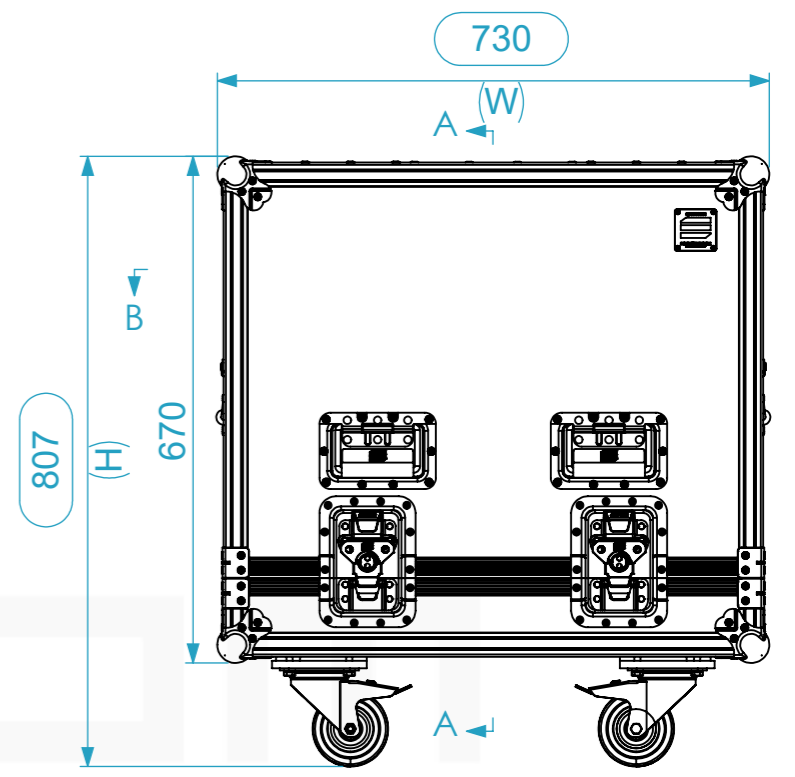

Dimensões

Comprimento	Largura	Altura
686	396	626
Peso	Approx. 26 Kg	
Espessura		10mm

General External Dimensions	
W	Width
D	Depth
H	Height
Usable Inner Dimensions (UID)	
Wi	Inside Width
Di	Inside Depth
Hi	Inside Height
Wood Inner Dimensions (WID)	
WWi	Wood Inside Width
WDi	Wood Inside Depth
WHi	Wood Inside Height

This drawing must not be copied or disclosed without consent of the owner

Name	Date
Drawn by: guilherme.santos	13/05/2026
Reference	X12IR.0734064
Scale	1:10
units in mm	general tolerance 0.8mm
DO NOT SCALE	
FC. X12IR	686x356x596 mm