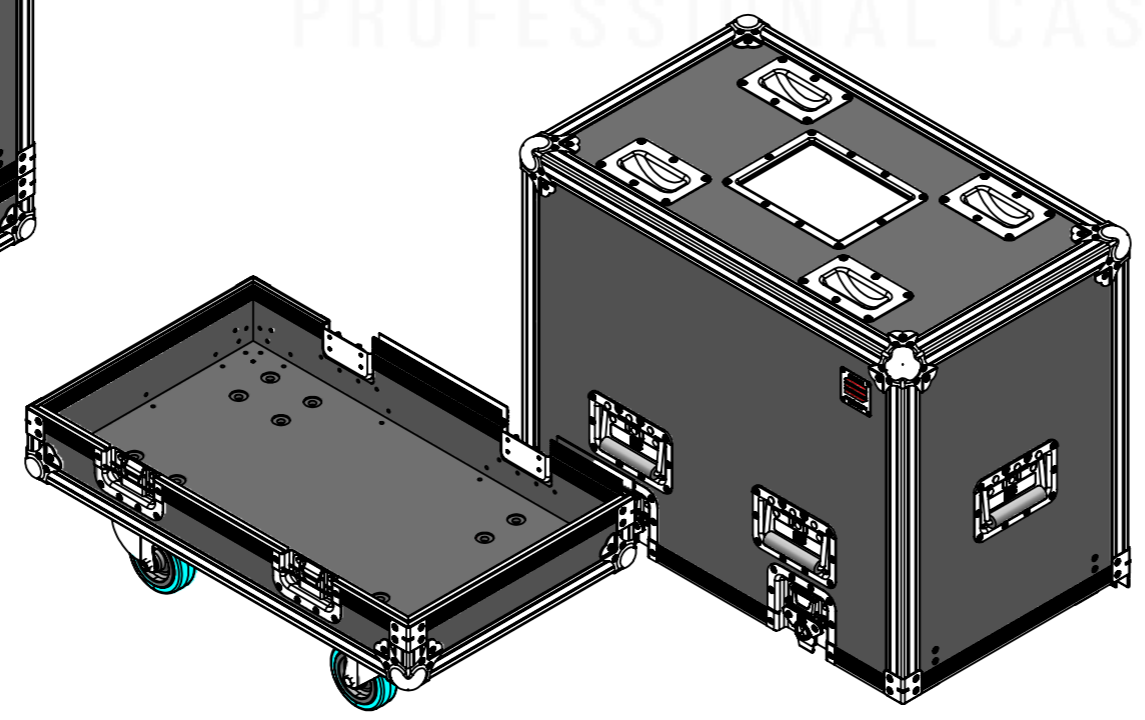

Dimensões

Comprimento	Largura	Altura
686	396	626
Peso	Approx. 26 Kg	
Espessura		10mm

General External Dimensions	
W	Width
D	Depth
H	Height
Usable Inner Dimensions (UID)	
Wi	Inside Width
Di	Inside Depth
Hi	Inside Height
Wood Inner Dimensions (WID)	
WWi	Wood Inside Width
WDi	Wood Inside Depth
WHi	Wood Inside Height

This drawing must not be copied or disclosed without consent of the owner

Name	Date
Drawn by: guilherme.santos	13/05/2026
Reference	X12IR.0734064
Scale	1:10
units in mm	general tolerance 0.8mm
DO NOT SCALE	
FC. X12IR	686x356x596 mm