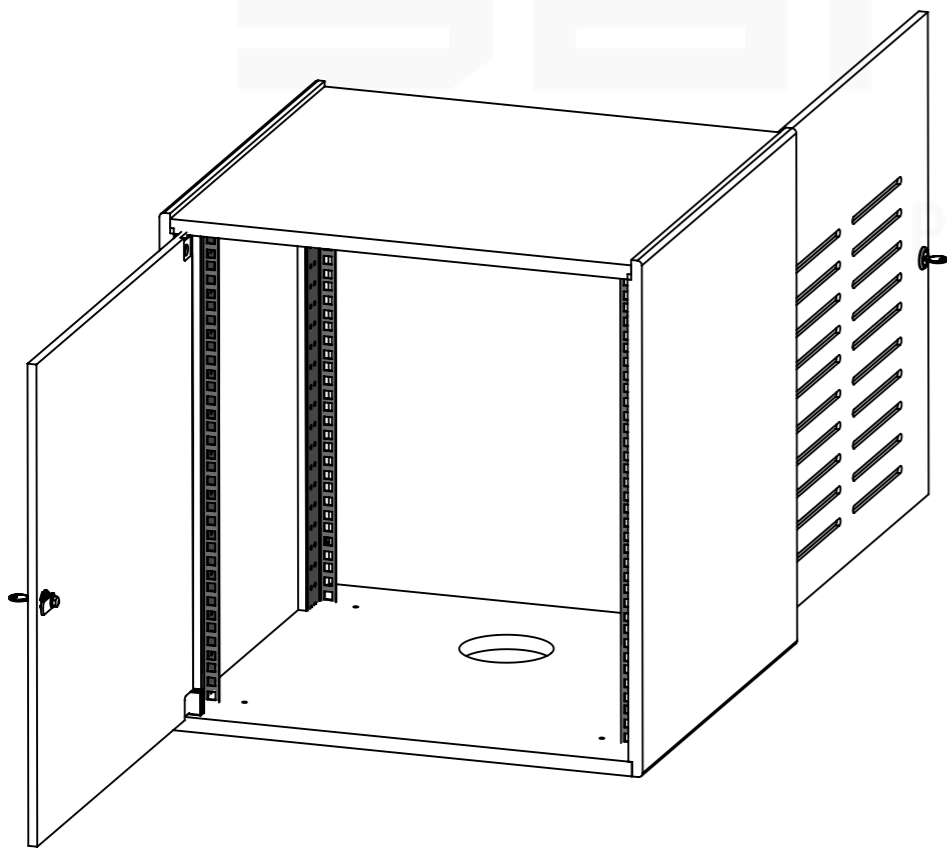

Interior dimensions		
Width	Depth	Height
19"	500	12Un
Weight	Approx. 11.4 Kg	
Wall Thickness	16mm	

Ventilation with acoustic filter

cables go through here

rubber feet

Drawn by	Name	Date
CatarinaDuque	CatarinaDuque	19-12-2018
Reference	BA1P.1050	
Scale	units in mm	general tolerance
1:8	DO NOT SCALE	0.8mm
Bastidor Carvalho, 10 UN, porta acrilico		

This drawing must not be copied or disclosed without consent of the owner

A3