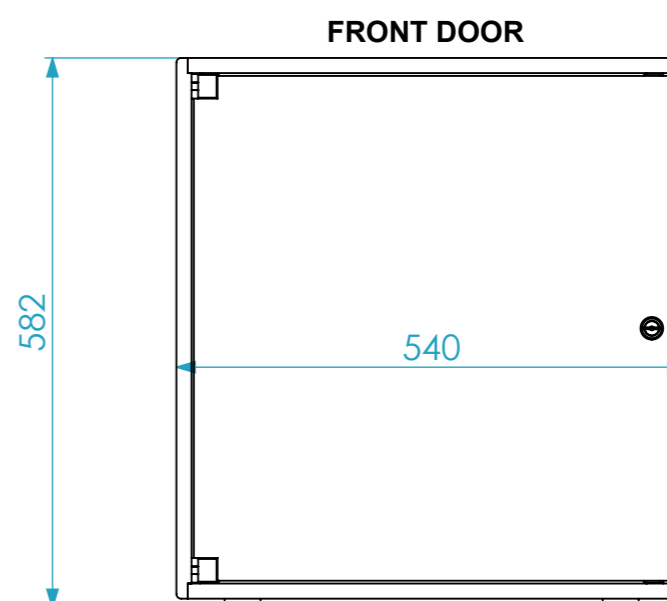

Interior dimensions		
Width	Depth	Height
19"	500	12Un
Weight	Approx. 11.4 Kg	
Wall Thickness	16mm	

Ventilation with acoustic filter

cables go through here

rubber feet

Drawn by	Name	Date
CatarinaDuque	CatarinaDuque	19-12-2018
Reference	BA1P.1050	
Scale	units in mm	general tolerance
1:8	DO NOT SCALE	0.8mm
Bastidor Carvalho, 10 UN, porta acrilico		