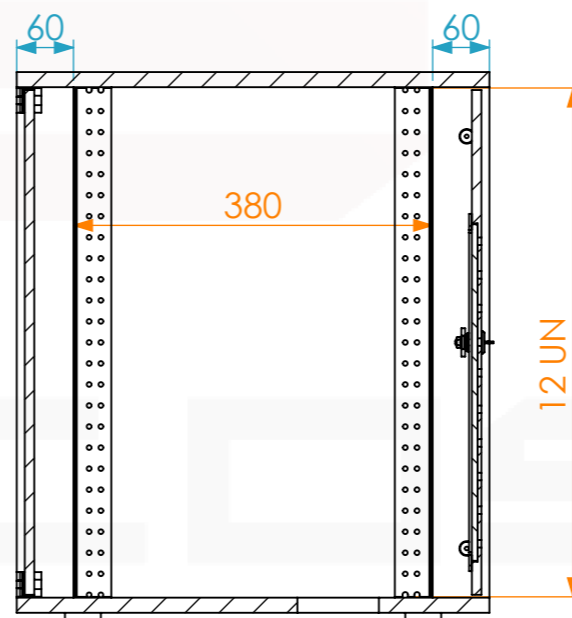

Interior dimensions		
Width	Depth	Height
19"	500	12Un
Weight	Approx. 11.4 Kg	
Wall Thickness	16mm	

Ventilation with acoustic filter

cables go through here

rubber feet

Drawn by	Name	Date
CatarinaDuque	CatarinaDuque	19-12-2018
Reference	BA1P.1050	
Scale	units in mm	general tolerance
1:8	DO NOT SCALE	0.8mm
Bastidor Carvalho, 10 UN, porta acrilico		

This drawing must not be copied or disclosed without consent of the owner

A3