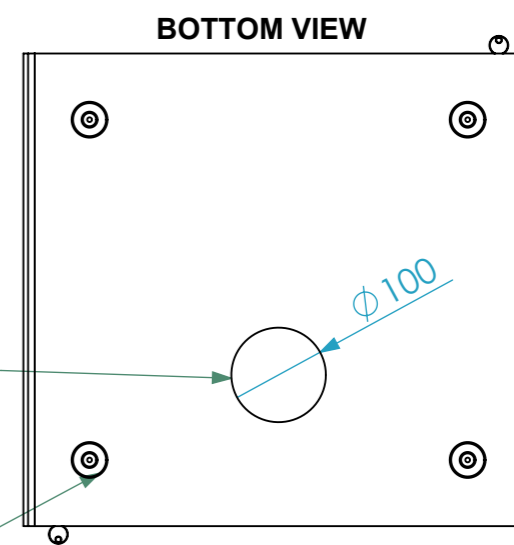

Interior dimensions		
Width	Depth	Height
19"	500	12Un
Weight	Approx. 11.4 Kg	
Wall Thickness	16mm	

Ventilation with acoustic filter

cables go through here

rubber feet

Drawn by	Name	Date
CatarinaDuque	CatarinaDuque	19-12-2018
Reference	BA1P.1050	
Scale	units in mm	general tolerance
1:8	DO NOT SCALE	0.8mm
Bastidor Carvalho, 10 UN, porta acrilico		