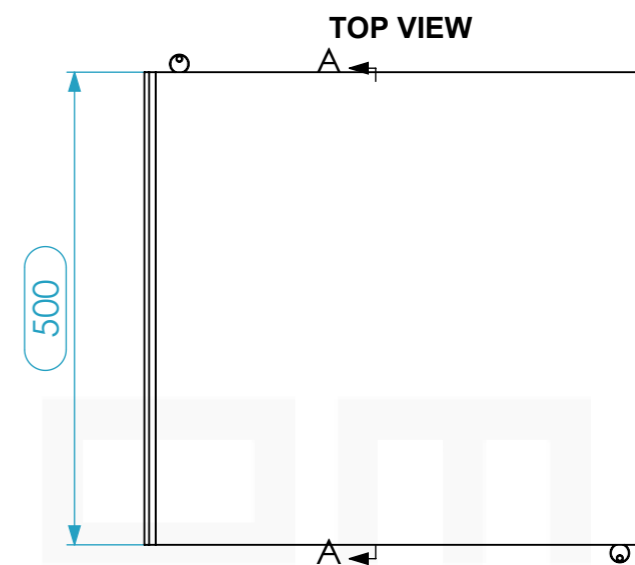

Interior dimensions		
Width	Depth	Height
19"	500	12Un
Weight	Approx. 11.4 Kg	
Wall Thickness	16mm	

Ventilation with acoustic filter

cables go through here

rubber feet

Drawn by	Name	Date
CatarinaDuque	CatarinaDuque	19-12-2018
Reference	BA1P.1050	
Scale	units in mm	general tolerance
1:8	DO NOT SCALE	0.8mm
Bastidor Carvalho, 10 UN, porta acrilico		