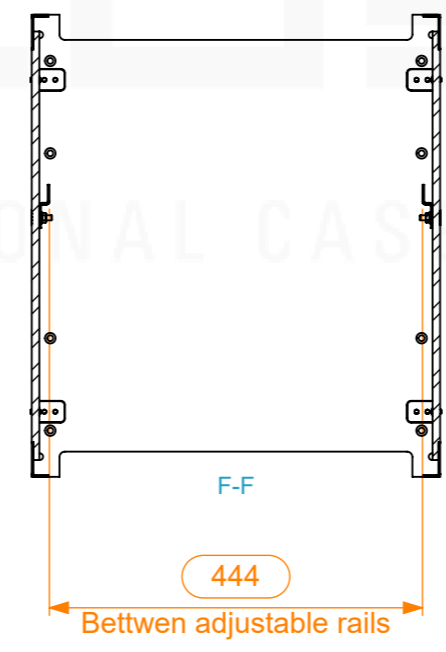

Internal Dimensions		
Width	Depth	Height
19"	486	12 U
Weight	Approx. 6 Kg	
Wall Thickness	9mm	

Name	alexandre	
Date	02/05/2022	
Reference	WASD3.1266.100	
Scale	1:9	units in mm
DO NOT SCALE		general tolerance 0.8mm
Rack interior, 12U 550 para ASD3 Side Sliding Rack		

This drawing must not be copied or disclosed without consent of the owner

A3