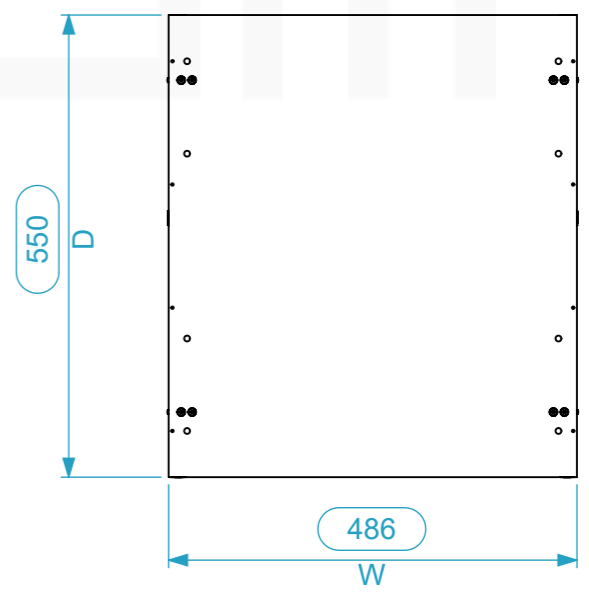

Internal Dimensions		
Width	Depth	Height
19"	486	12 U
Weight	Approx. 6 Kg	
Wall Thickness	9mm	

Name	alexandre	
Date	02/05/2022	
Reference	WASD3.1266.100	
Scale	1:9	units in mm
DO NOT SCALE		general tolerance 0.8mm
Rack interior, 12U 550 para ASD3 Side Sliding Rack		

This drawing must not be copied or disclosed without consent of the owner

A3