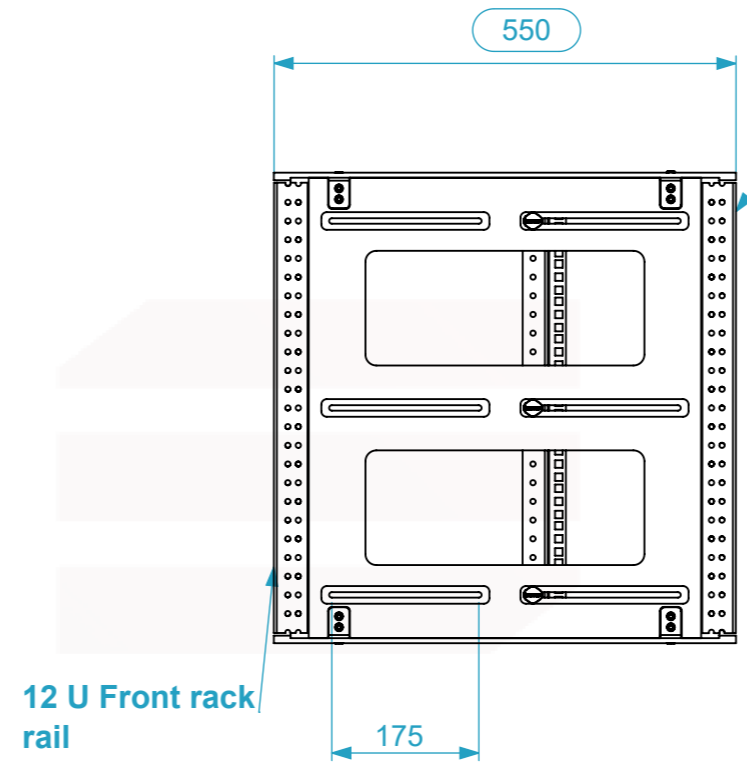

Internal Dimensions		
Width	Depth	Height
19"	486	12 U
Weight	Approx. 6 Kg	
Wall Thickness	9mm	

Name	alexandre	
Date	02/05/2022	
Reference	WASD3.1266.100	
Scale	1:9	units in mm
DO NOT SCALE		general tolerance 0.8mm
Rack interior, 12U 550 para ASD3 Side Sliding Rack		