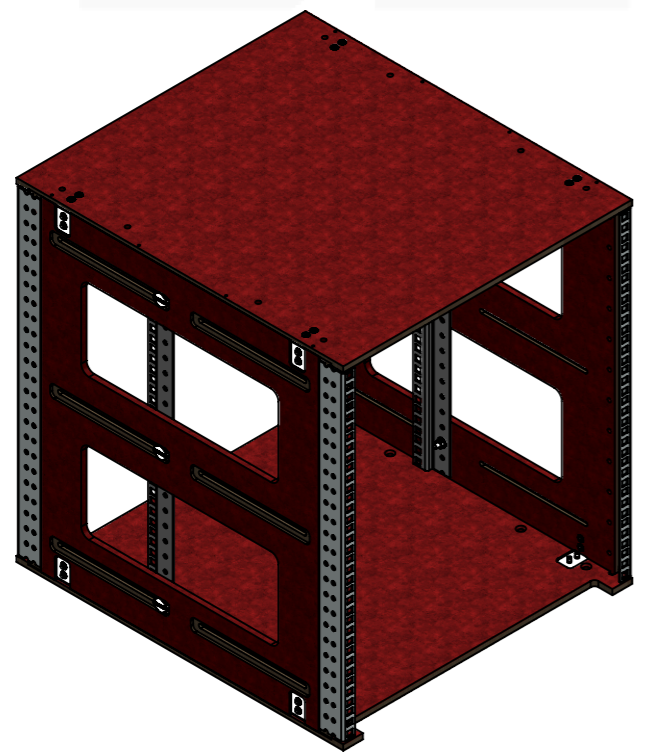

Internal Dimensions		
Width	Depth	Height
19"	486	12 U
Weight	Approx. 6 Kg	
Wall Thickness	9mm	

Name	alexandre	
Date	02/05/2022	
Reference	WASD3.1266.100	
Scale	1:9	units in mm
DO NOT SCALE		general tolerance 0.8mm
Rack interior, 12U 550 para ASD3 Side Sliding Rack		

This drawing must not be copied or disclosed without consent of the owner

A3