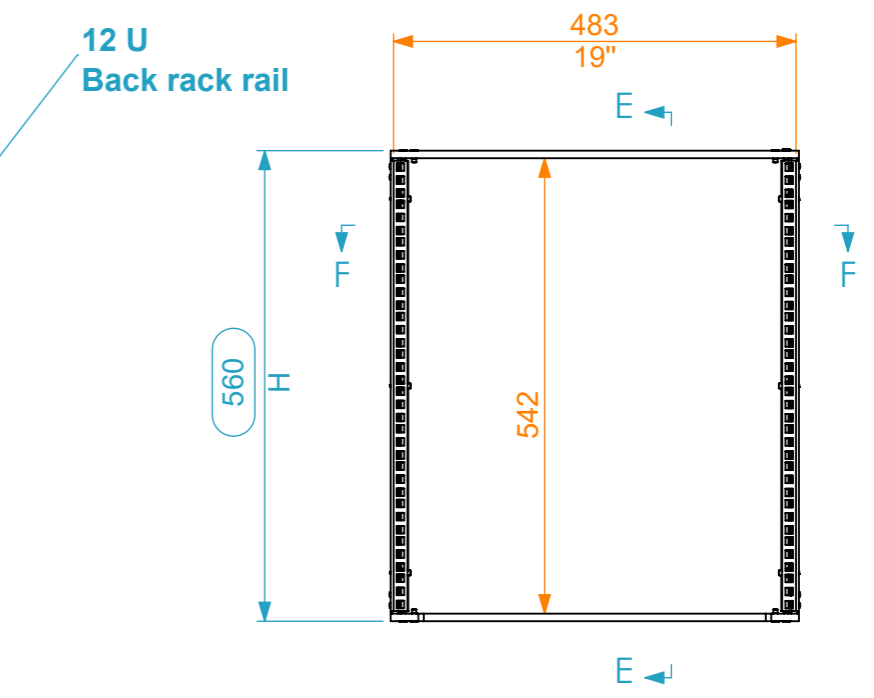

Internal Dimensions		
Width	Depth	Height
19"	486	12 U
Weight	Approx. 6 Kg	
Wall Thickness	9mm	

Name	alexandre	
Date	02/05/2022	
Reference	WASD3.1266.100	
Scale	1:9	units in mm
DO NOT SCALE		general tolerance 0.8mm
Rack interior, 12U 550 para ASD3 Side Sliding Rack		