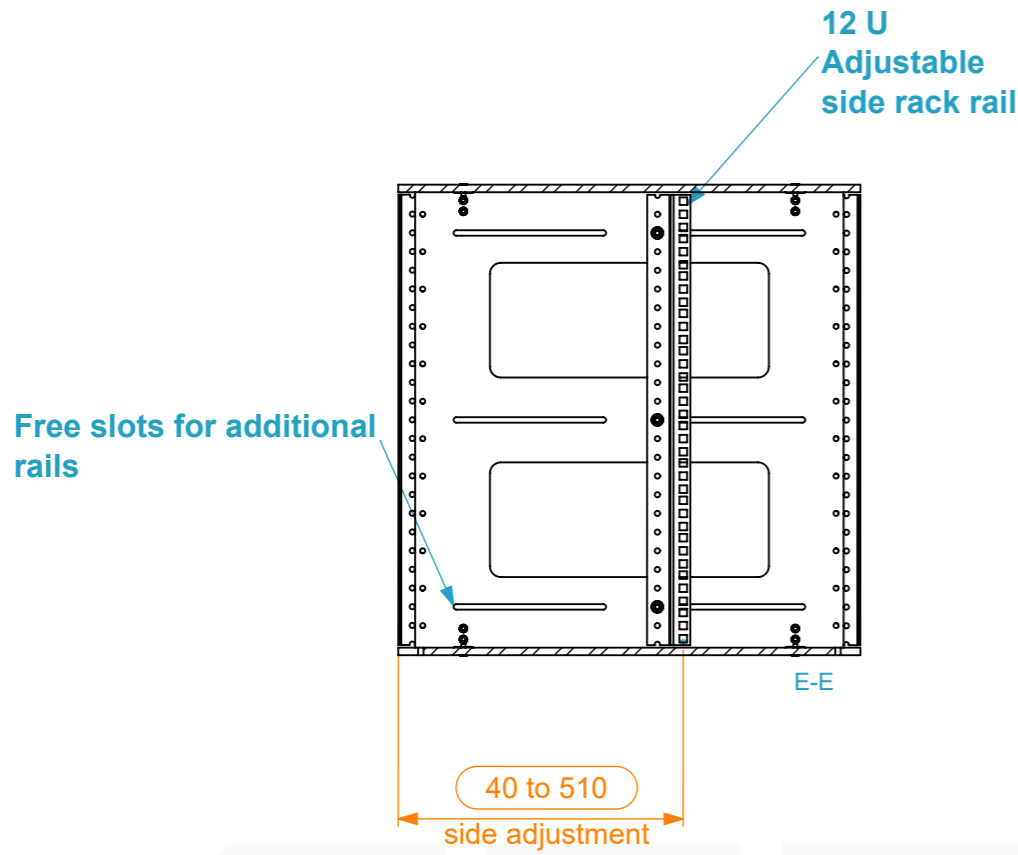

Internal Dimensions		
Width	Depth	Height
19"	486	12 U
Weight	Approx. 6 Kg	
Wall Thickness	9mm	

Name	alexandre	
Date	02/05/2022	
Reference	WASD3.1266.100	
Scale	1:9	units in mm
DO NOT SCALE		general tolerance 0.8mm
Rack interior, 12U 550 para ASD3 Side Sliding Rack		