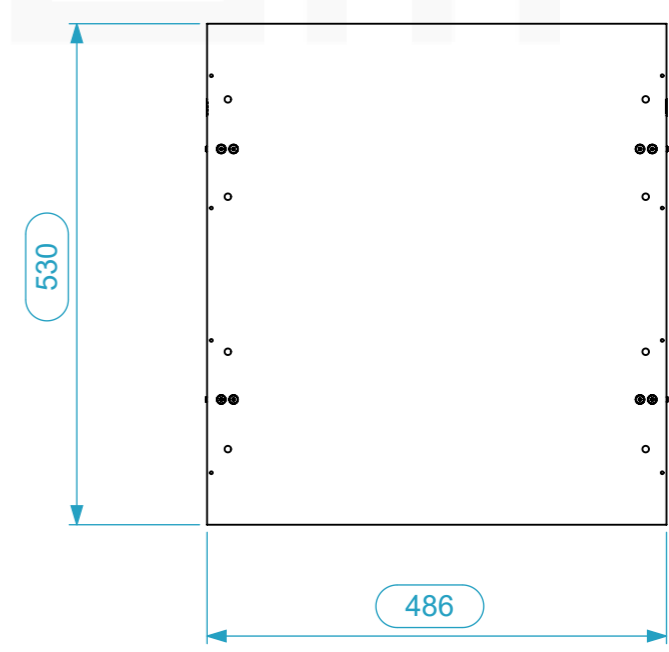

Internal Dimensions		
Width	Depth	Height
19"	486	12 U
Weight	Approx. 5 Kg	
Wall Thickness	9mm	

Drawn by	Name	Date
alexandre	alexandre	22/04/2021
Reference	WASD.1253	
Scale	units in mm	general tolerance
1:8	DO NOT SCALE	0.8mm
RACK INTERIOR, 12U 530 PARA ASD SIDE SLIDING RACK		

This drawing must not be copied or disclosed without consent of the owner

A3