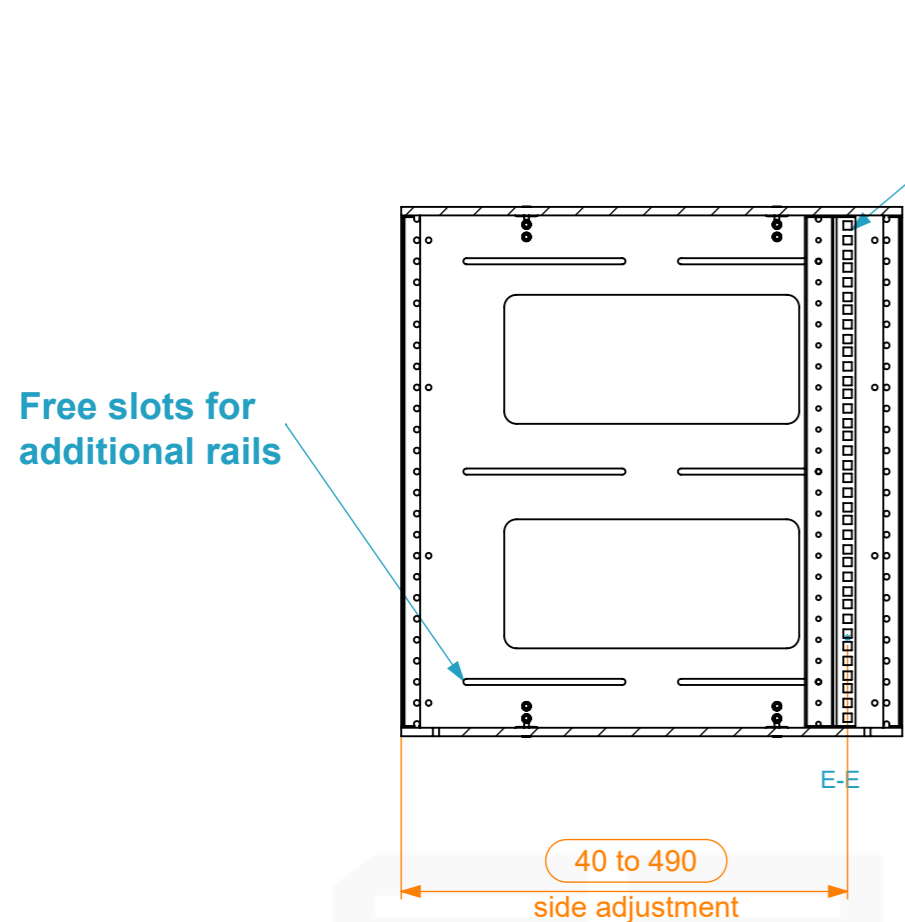

Internal Dimensions		
Width	Depth	Height
19"	486	12 U
Weight	Approx. 5 Kg	
Wall Thickness	9mm	

Drawn by	Name	Date
alexandre	alexandre	22/04/2021
Reference	WASD.1253	
Scale	units in mm	general tolerance
1:8	DO NOT SCALE	0.8mm
RACK INTERIOR, 12U 530 PARA ASD SIDE SLIDING RACK		

This drawing must not be copied or disclosed without consent of the owner

A3