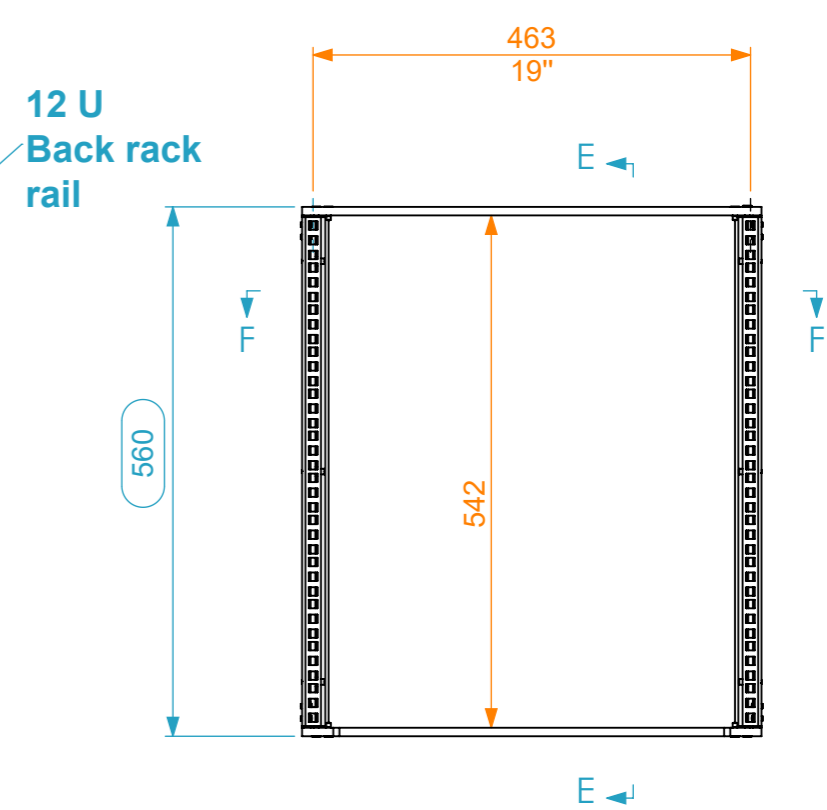

Internal Dimensions		
Width	Depth	Height
19"	486	12 U
Weight	Approx. 5 Kg	
Wall Thickness	9mm	

Drawn by	Name	Date
alexandre	alexandre	22/04/2021
Reference	WASD.1253	
Scale	units in mm	general tolerance
1:8	DO NOT SCALE	0.8mm
RACK INTERIOR, 12U 530 PARA ASD SIDE SLIDING RACK		