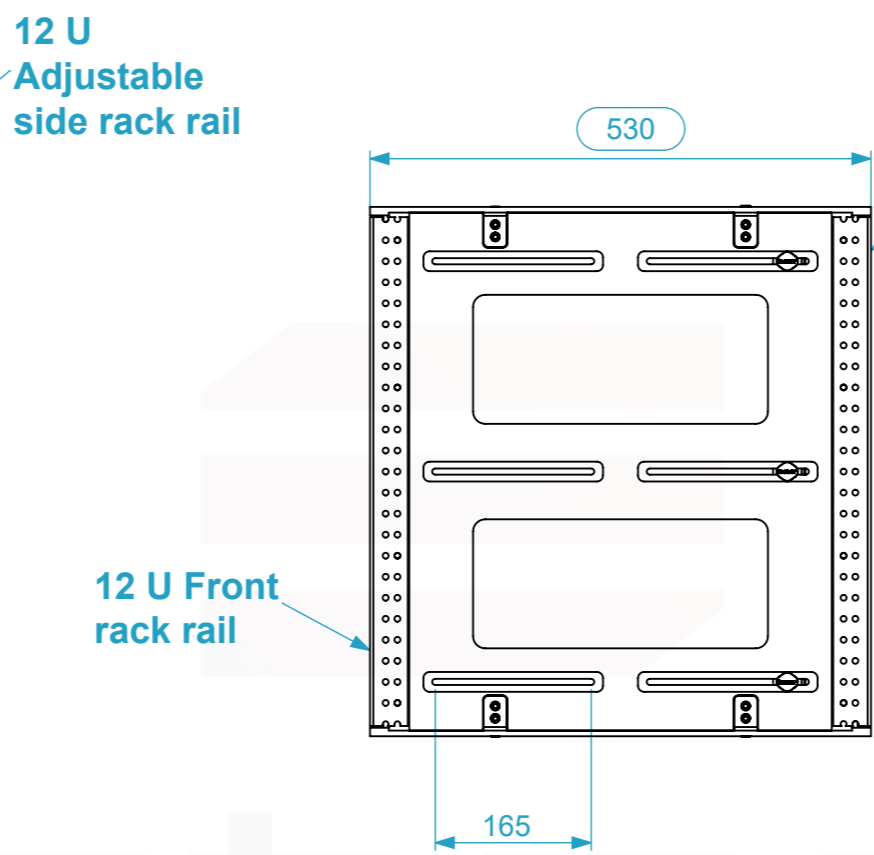

Internal Dimensions		
Width	Depth	Height
19"	486	12 U
Weight	Approx. 5 Kg	
Wall Thickness	9mm	

Drawn by	Name	Date
alexandre	alexandre	22/04/2021
Reference	WASD.1253	
Scale	units in mm	general tolerance
1:8	DO NOT SCALE	0.8mm
RACK INTERIOR, 12U 530 PARA ASD SIDE SLIDING RACK		