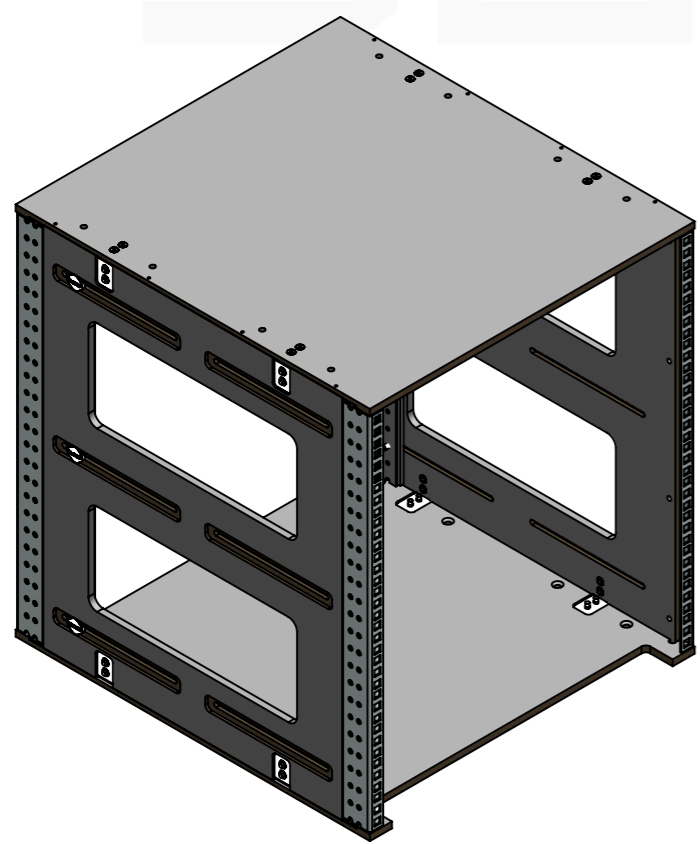

Internal Dimensions		
Width	Depth	Height
19"	486	12 U
Weight	Approx. 5 Kg	
Wall Thickness	9mm	

Drawn by	Name	Date
alexandre	alexandre	22/04/2021
Reference	WASD.1253	
Scale	units in mm	general tolerance
1:8	DO NOT SCALE	0.8mm
RACK INTERIOR, 12U 530 PARA ASD SIDE SLIDING RACK		

This drawing must not be copied or disclosed without consent of the owner

A3