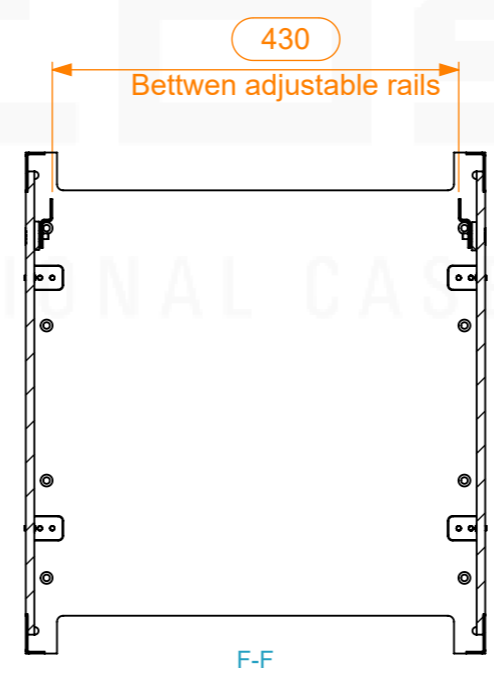

Internal Dimensions		
Width	Depth	Height
19"	486	12 U
Weight	Approx. 5 Kg	
Wall Thickness	9mm	

Drawn by	Name	Date
alexandre	alexandre	22/04/2021
Reference	WASD.1253	
Scale	units in mm	general tolerance
1:8	DO NOT SCALE	0.8mm
RACK INTERIOR, 12U 530 PARA ASD SIDE SLIDING RACK		

This drawing must not be copied or disclosed without consent of the owner

A3