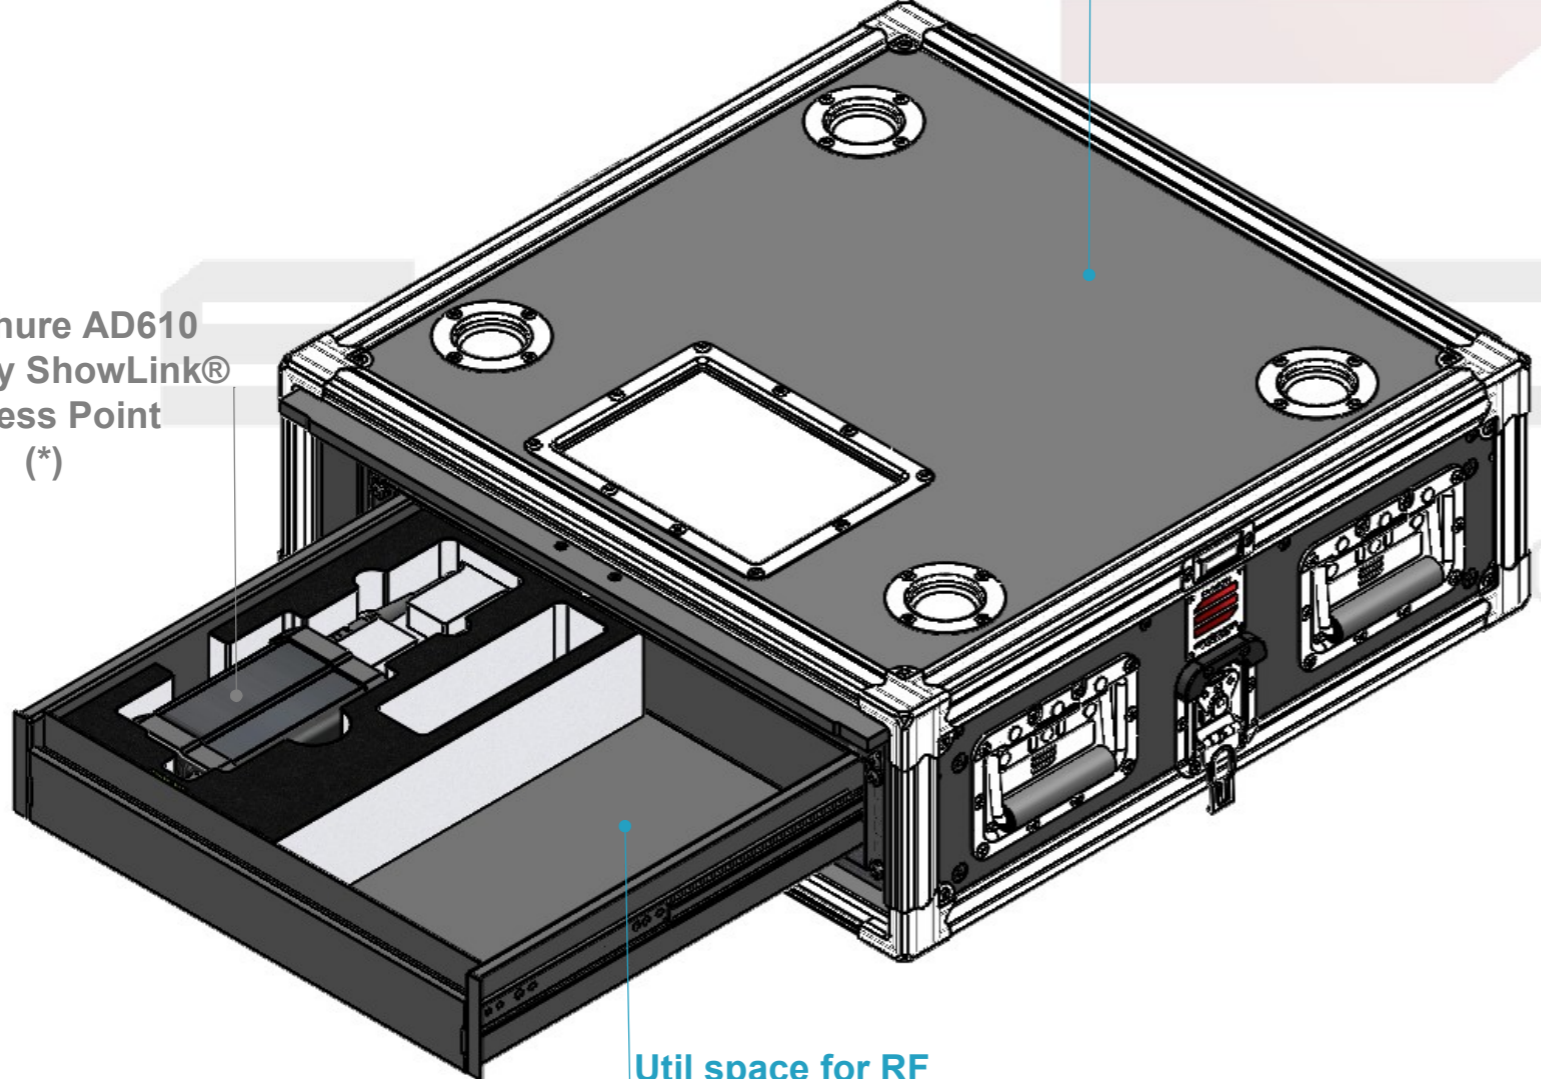

Dimensions		
Width	Depth	Height
600	600	220
Weight	Approx. 17 Kg	
W00.SH04S.M.BEU		3U

(1x) Shure AD600  
Axient® Digital Spectrum Manager  
(\*)

19"x14 2U, Aluminum  
Rack Drawer.  
Black Powder Coated.

RCS.0360  
Rack Compact Sliding, 3U  
510-ARR

CST.AW06.COM  
Pwr True1 + 2x RJ45 + 2x BNC.  
Fully assembled.

CST.AW12A.BNC4  
12x BNC.  
Fully assembled.

(1x) Shure AD610  
Diversity ShowLink®  
Access Point  
(\*)

Util space for RF  
patch whips  
(\*)

(\*) Devices not included

General External Dimensions	
W	Width
D	Depth
H	Height

Name	Date
Drawn by	projects 20/07/2023
Reference	W00.SH04S.M.BEU
Scale	1:5
units in mm	general tolerance 0.8mm
DO NOT SCALE	
EU SIS-W Shure Spectrum Manager	

W00.ST04S.C.BEU

N° of rack units

ALL RCS.##60 racks  
are stackable

Chromatic ID system  
ID plate panel with UV features included;  
Your Logo,  
Activity Sector ID,  
Devices Brand and Series

(\*) Related Optional Items, not included