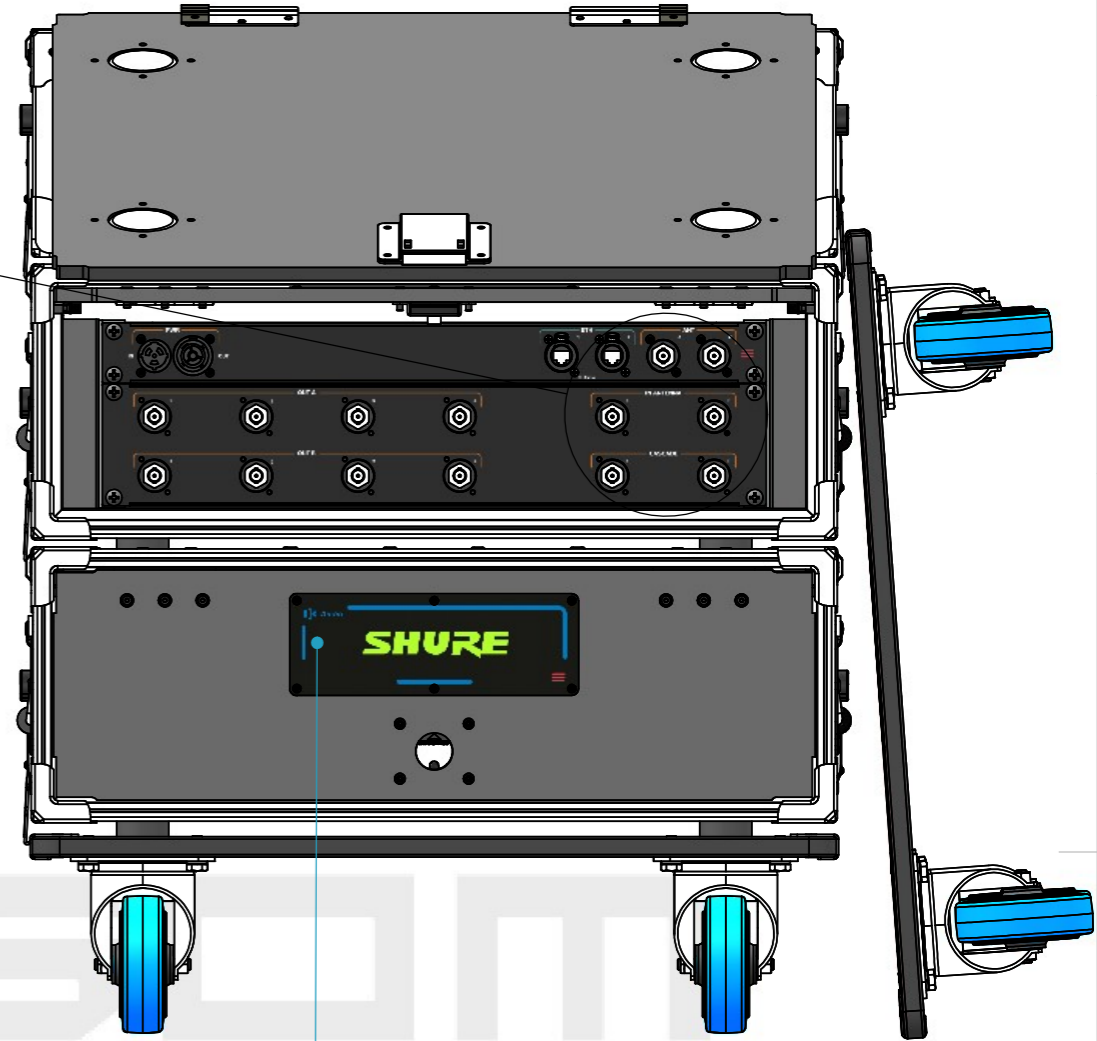

Dimensions		
Width	Depth	Height
600	600	220
Weight	Approx. 17 Kg	
W00.SH04S.M.BEU		3U

(1x) Shure AD600  
Axient® Digital Spectrum Manager  
(\*)

19"x14 2U, Aluminum  
Rack Drawer.  
Black Powder Coated.

RCS.0360  
Rack Compact Sliding, 3U  
510-ARR

CST.AW06.COM  
Pwr True1 + 2x RJ45 + 2x BNC.  
Fully assembled.

CST.AW12A.BNC4  
12x BNC.  
Fully assembled.

(1x) Shure AD610  
Diversity ShowLink®  
Access Point  
(\*)

This drawing must not be copied or disclosed without consent of the owner

A3

UV imprint features included

(\*) XBRCS.0606018  
Trunk for assorted material

(\*) SKTRCS.60  
Skate for RCS Compact  
Sliding rack

W00.ST04S.C.BEU

N° of rack units

ALL RCS.##60 racks  
are stackable

Chromatic ID system  
ID plate panel with UV features included;  
Your Logo,  
Activity Sector ID,  
Devices Brand and Series

(\*) Related Optional Items, not included