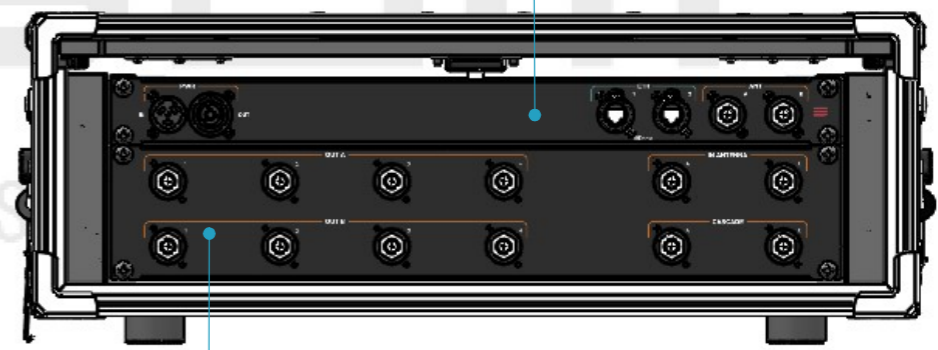

Dimensions		
Width	Depth	Height
600	600	220
Weight	Approx. 17 Kg	
W00.SH04S.M.BEU		3U

(1x) Shure AD600  
Axient® Digital Spectrum Manager  
(\*)

19"x14 2U, Aluminum  
Rack Drawer.  
Black Powder Coated.

RCS.0360  
Rack Compact Sliding, 3U  
510-ARR

CST.AW06.COM  
Pwr True1 + 2x RJ45 + 2x BNC.  
Fully assembled.

CST.AW12A.BNC4  
12x BNC.  
Fully assembled.

(1x) Shure AD610  
Diversity ShowLink®  
Access Point  
(\*)

Util space for RF  
patch whips  
(\*)

(\*) Devices not included

General External Dimensions	
W	Width
D	Depth
H	Height

Name	Date
Drawn by	projects 20/07/2023
Reference	W00.SH04S.M.BEU
Scale	1:5
units in mm	general tolerance 0.8mm
DO NOT SCALE	
EU SIS-W Shure Spectrum Manager	

W00.ST04S.C.BEU

N° of rack units

ALL RCS.##60 racks  
are stackable

Chromatic ID system  
ID plate panel with UV features included;  
Your Logo,  
Activity Sector ID,  
Devices Brand and Series

(\*) Related Optional Items, not included