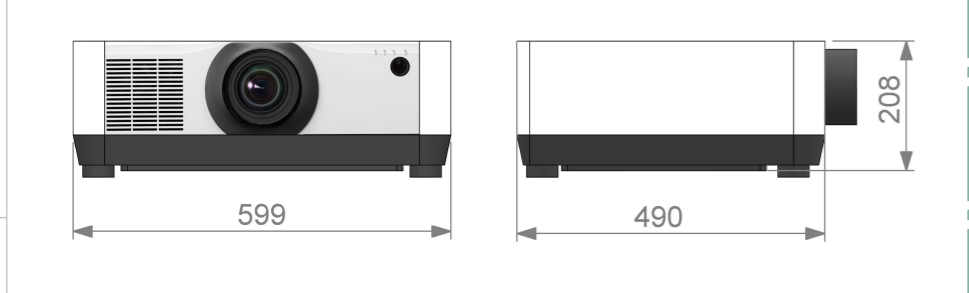

Equipment	Projektor NEC PA1004UL	
Width	Depth	Height
599	490	208
Weight	Approx. 24.4 Kg	
Internal Dimensions		
Width	Depth	Height
856	596	296
Weight	Approx. 30.53 Kg	
Wall Thickness		10mm

General External Dimensions	
W	Width
D	Depth
H	Height
Usable Inner Dimensions	
Wi	Inside Width
Di	Inside Depth
Hi	Inside Height

A3 This drawing must not be copied or disclosed without consent of the owner

Name	projects	Date	21/09/2023
Reference	VPJ2.NECPA1004.04		
Scale	1:1	units in mm	DO NOT SCALE
Scale	1:1	general tolerance	0.6mm
1st Angle projection	Flight case PRO. 1x Projektor NEC1004 + 3x Lenses NP series		