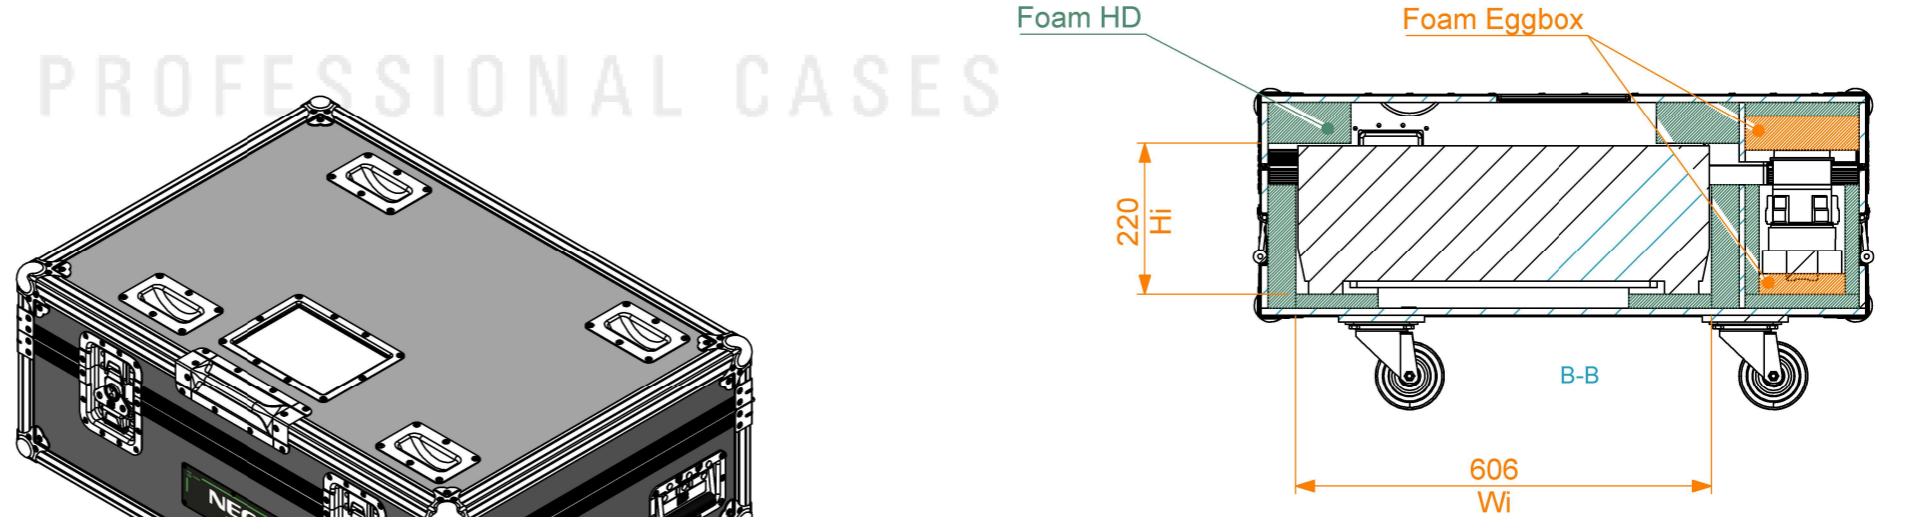

Equipment	Projektor NEC PA1004UL	
Width	Depth	Height
599	490	208
Weight	Approx. 24.4 Kg	
Internal Dimensions		
Width	Depth	Height
856	596	296
Weight	Approx. 30.53 Kg	
Wall Thickness		10mm

General External Dimensions	
W	Width
D	Depth
H	Height
Usable Inner Dimensions	
Wi	Inside Width
Di	Inside Depth
Hi	Inside Height

A3 This drawing must not be copied or disclosed without consent of the owner

Name	projects	Date	21/09/2023
Reference	VPJ2.NECPA1004.04		
Scale	1:1	units in mm	DO NOT SCALE
Scale	1:1	general tolerance	0.6mm
1st Angle projection	Flight case PRO. 1x Projektor NEC1004 + 3x Lenses NP series		