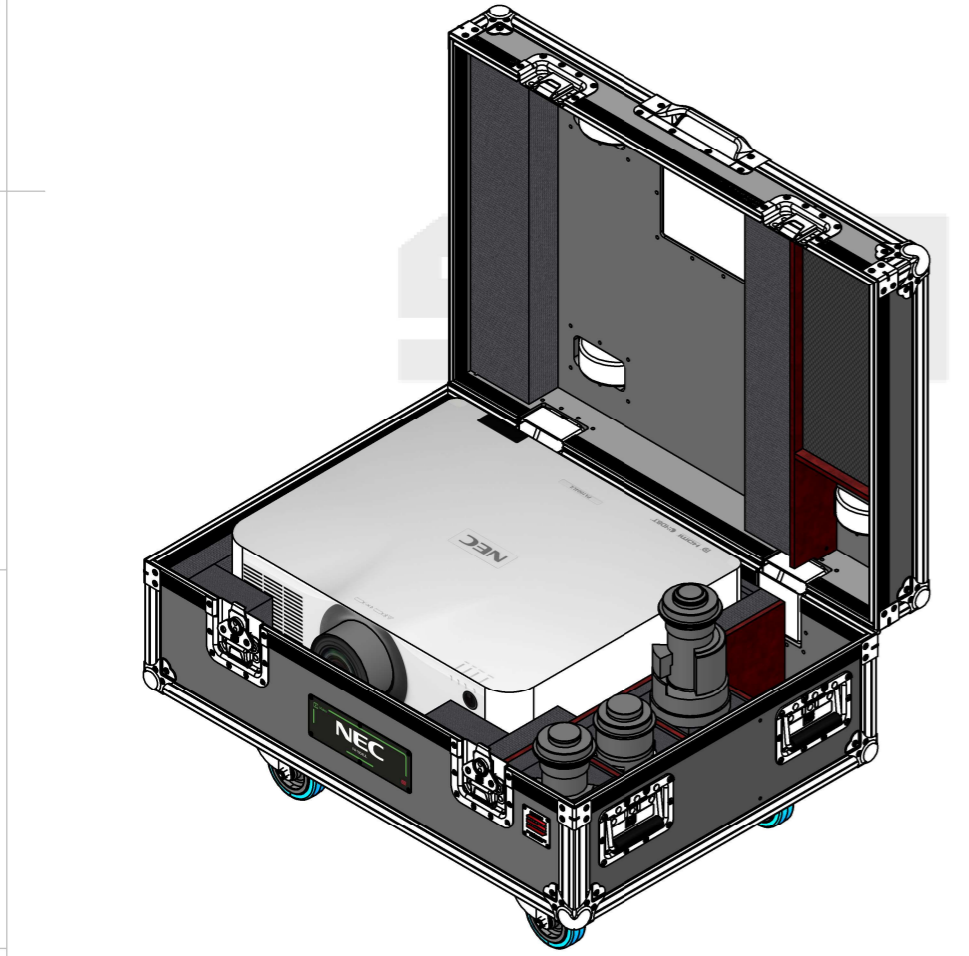

Equipment	Projektor NEC PA1004UL	
Width	Depth	Height
599	490	208
Weight	Approx. 24.4 Kg	
Internal Dimensions		
Width	Depth	Height
856	596	296
Weight	Approx. 30.53 Kg	
Wall Thickness		10mm

General External Dimensions	
W	Width
D	Depth
H	Height
Usable Inner Dimensions	
Wi	Inside Width
Di	Inside Depth
Hi	Inside Height

A3 This drawing must not be copied or disclosed without consent of the owner

Name	projects	Date	21/09/2023
Reference	VPJ2.NECPA1004.04		
Scale	1:1	units in mm	DO NOT SCALE
Scale	1:1	general tolerance	0.6mm
1st Angle projection	Flight case PRO. 1x Projektor NEC1004 + 3x Lenses NP series		