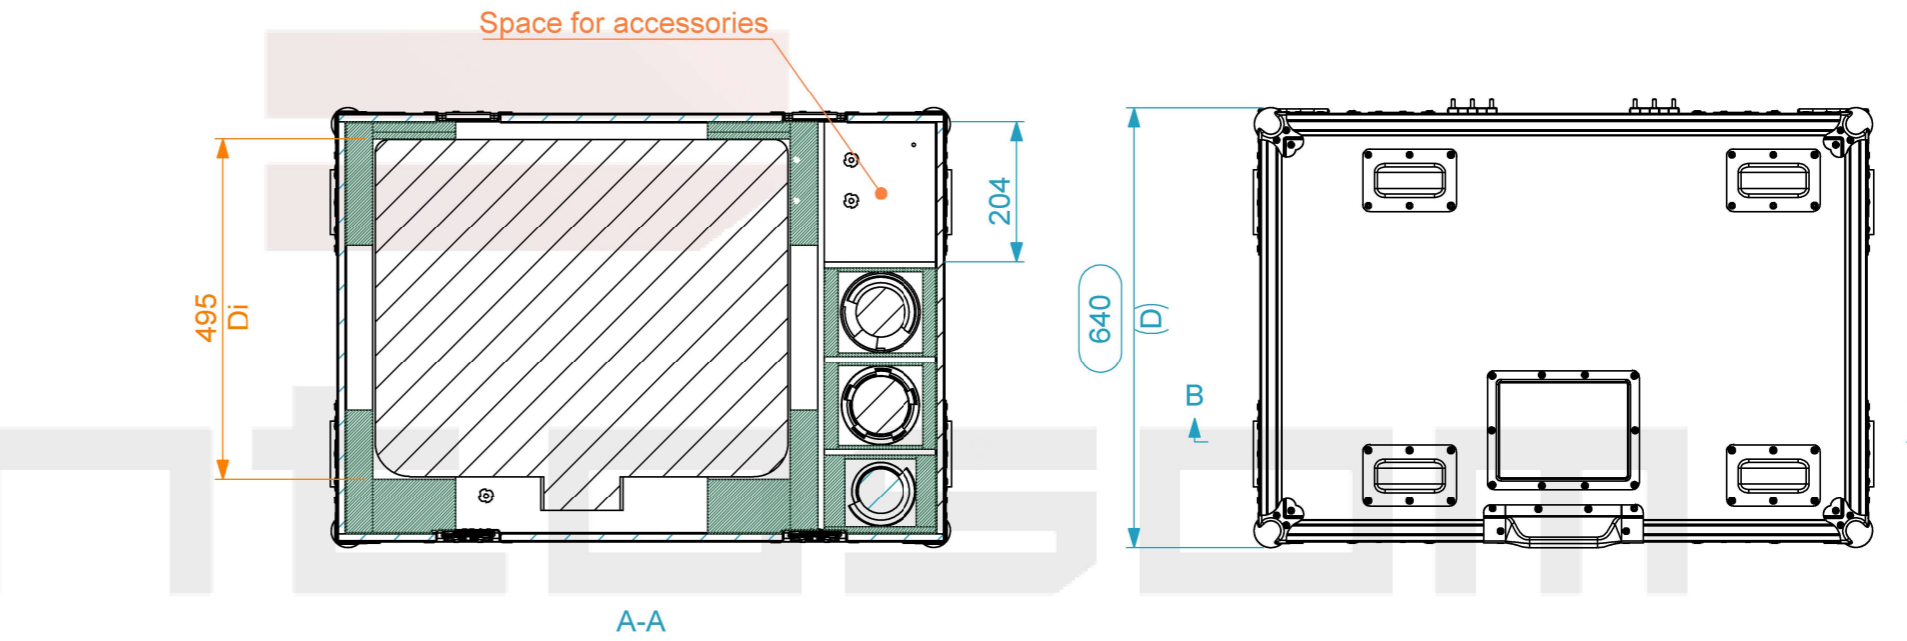

Equipment	Projektor NEC PA1004UL	
Width	Depth	Height
599	490	208
Weight	Approx. 24.4 Kg	
Internal Dimensions		
Width	Depth	Height
856	596	296
Weight	Approx. 30.53 Kg	
Wall Thickness		10mm

General External Dimensions	
W	Width
D	Depth
H	Height
Usable Inner Dimensions	
Wi	Inside Width
Di	Inside Depth
Hi	Inside Height

A3 This drawing must not be copied or disclosed without consent of the owner

Name	projects	Date	21/09/2023
Reference	VPJ2.NECPA1004.04		
Scale	1:1	units in mm	DO NOT SCALE
Scale	1:1	general tolerance	0.6mm
1st Angle projection	Flight case PRO. 1x Projektor NEC1004 + 3x Lenses NP series		