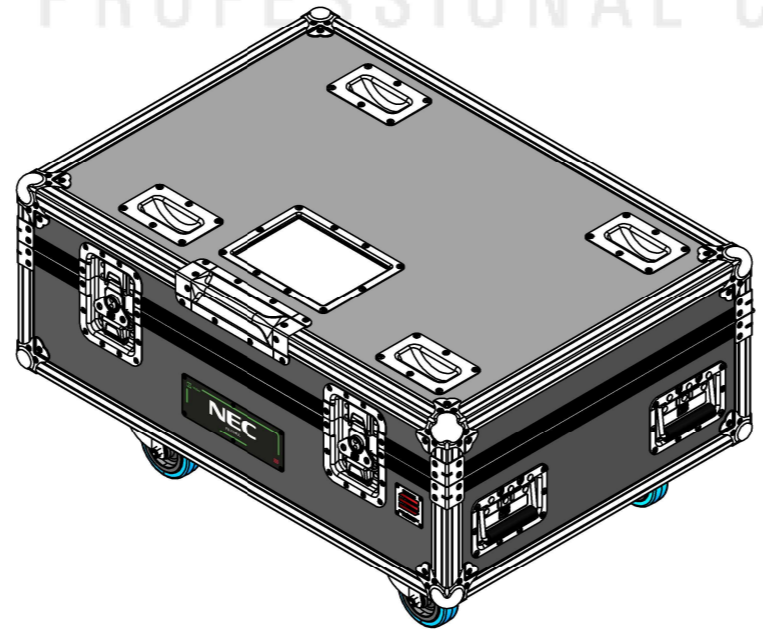

Equipment	Projektor NEC PA1004UL	
Width	Depth	Height
599	490	208
Weight	Approx. 24.4 Kg	
Internal Dimensions		
Width	Depth	Height
856	596	296
Weight	Approx. 30.53 Kg	
Wall Thickness		10mm

General External Dimensions	
W	Width
D	Depth
H	Height
Usable Inner Dimensions	
Wi	Inside Width
Di	Inside Depth
Hi	Inside Height

A3 This drawing must not be copied or disclosed without consent of the owner

Name	projects	Date	21/09/2023
Reference	VPJ2.NECPA1004.04		
Scale	1:1	units in mm	DO NOT SCALE
Scale	1:1	general tolerance	0.6mm
1st Angle projection	Flight case PRO. 1x Projektor NEC1004 + 3x Lenses NP series		