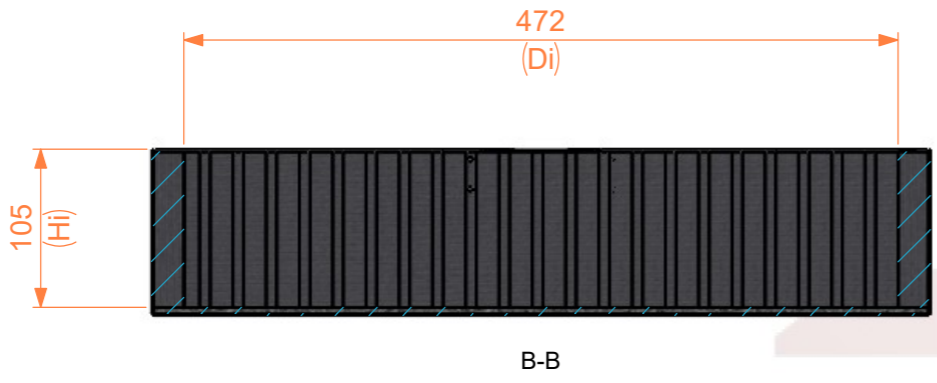

Dimensions

Width	Depth	Height
510	515	110
Weight	Approx. 1 Kg	

General External Dimensions	
W	Width
D	Depth
H	Height
Usable Inner Dimensions	
Wi	Inside Width
Di	Inside Depth
Hi	Inside Height

Name	alvaro.santos	Date	23/01/2026
Reference	TRAY1A.0255111		
Scale	1:5	units in mm	DO NOT SCALE
general tolerance	0.8mm		
Tabuleiro Alumínio para TRCS (257x515x110)			