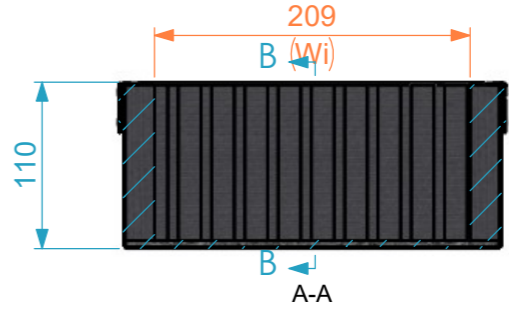

Dimensions

Width	Depth	Height
510	515	110
Weight	Approx. 1 Kg	

General External Dimensions	
W	Width
D	Depth
H	Height
Usable Inner Dimensions	
Wi	Inside Width
Di	Inside Depth
Hi	Inside Height

Name	alvaro.santos	Date	23/01/2026
Reference	TRAY1A.0255111		
Scale	1:5	units in mm	DO NOT SCALE
general tolerance	0.8mm		
Tabuleiro Alumínio para TRCS (257x515x110)			