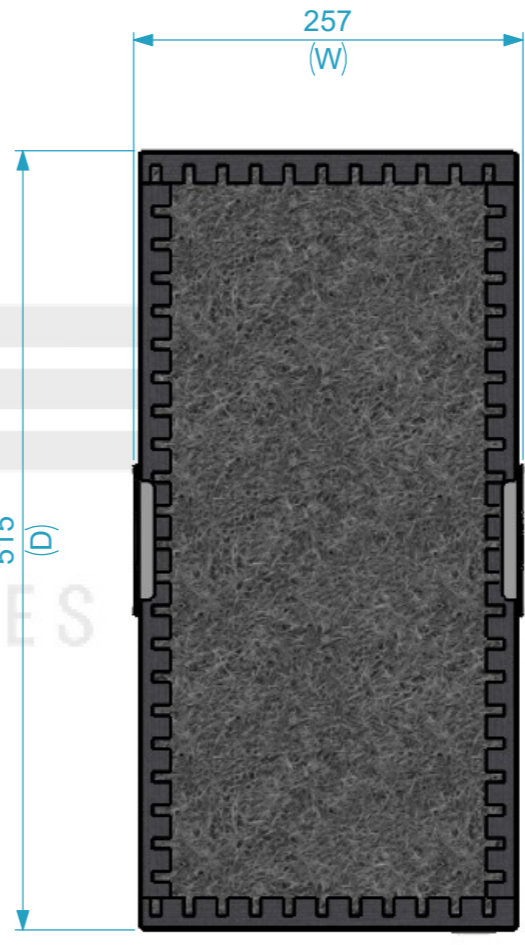

Dimensions

Width	Depth	Height
510	515	110
Weight	Approx. 1 Kg	

General External Dimensions	
W	Width
D	Depth
H	Height
Usable Inner Dimensions	
Wi	Inside Width
Di	Inside Depth
Hi	Inside Height

Name	alvaro.santos	Date	23/01/2026
Reference	TRAY1A.0255111		
Scale	1:5	units in mm	DO NOT SCALE
general tolerance	0.8mm		
Tabuleiro Alumínio para TRCS (257x515x110)			

This drawing must not be copied or disclosed without consent of the owner

A3