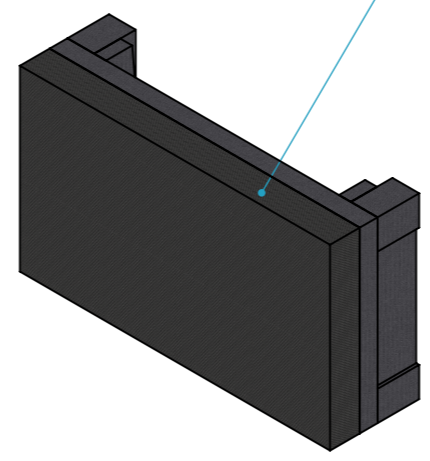

Equipment	BLACKMAGIC ATEM Camera Control Panel	
Width	Depth	Height
430	389	141.7
Internal Dimensions		
Width	Depth	Height
19"	490	3U + 6U
Weight	Approx. 15 Kg	
Wall Thickness	7mm	

Removable foam to secure the console

Name	Date
Drawn by jose.couto	15/09/2022
Reference	STAT.116.4

Scale	units in mm	general tolerance
1:9	DO NOT SCALE	0.8mm
FLIGHTCASE BLACK MAGIC ATEM Camera Control Panel		

This drawing must not be copied or disclosed without consent of the owner

A3

22" Monitor
Max. Dim. (WxDXH):
510x340x70mm

ATEM Camera
Control Panel

Monitor holder with
anti-vibration
mounts
VESA 75/100
Fixation

HD Foam

3 U
Front Rack
Rails

6U
Back Rack Rail

Drawn by	Name	Date
jose.couto	jose.couto	15/09/2022
Reference	STAT.116.4	
Scale	units in mm	general tolerance
1:8	DO NOT SCALE	0.8mm
FLIGHTCASE BLACK MAGIC ATEM Camera Control Panel		