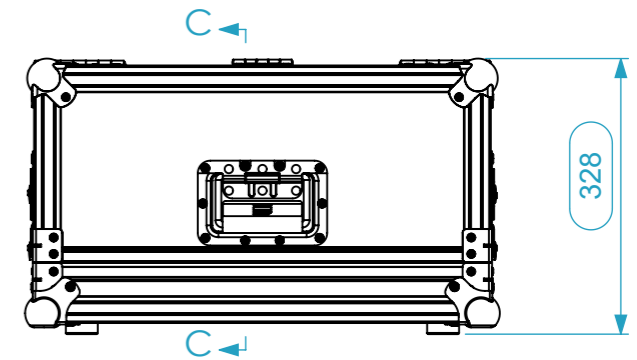

Equipment	BLACKMAGIC ATEM Camera Control Panel	
Width	Depth	Height
430	389	141.7
Internal Dimensions		
Width	Depth	Height
19"	490	3U + 6U
Weight	Approx. 15 Kg	
Wall Thickness	7mm	

Removable foam to secure the console

Name	Date
Drawn by jose.couto	15/09/2022
Reference	STAT.116.4

Scale	units in mm	general tolerance
1:9	DO NOT SCALE	0.8mm
FLIGHTCASE BLACK MAGIC ATEM Camera Control Panel		

This drawing must not be copied or disclosed without consent of the owner

A3

22" Monitor
Max. Dim. (WxDXH):
510x340x70mm

ATEM Camera
Control Panel

Monitor holder with
anti-vibration
mounts
VESA 75/100
Fixation

HD Foam

3 U
Front Rack
Rails

6U
Back Rack Rail

Drawn by	Name	Date
jose.couto	jose.couto	15/09/2022
Reference	STAT.116.4	
Scale	units in mm	general tolerance
1:8	DO NOT SCALE	0.8mm
FLIGHTCASE BLACK MAGIC ATEM Camera Control Panel		