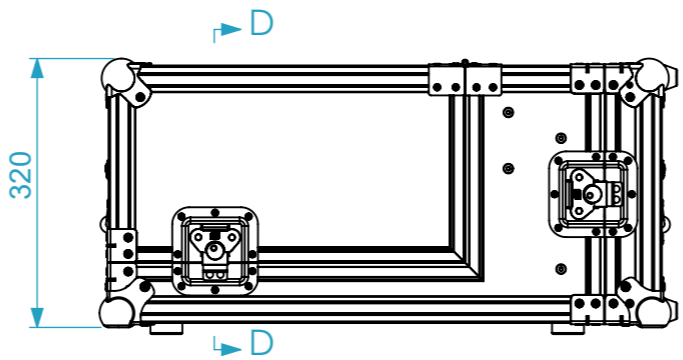

Equipment	BLACKMAGIC ATEM Camera Control Panel	
Width	Depth	Height
430	389	141.7
Internal Dimensions		
Width	Depth	Height
19"	490	3U + 6U
Weight	Approx. 15 Kg	
Wall Thickness	7mm	

Removable foam to secure the console

Name	Date
Drawn by jose.couto	15/09/2022
Reference	STAT.116.4

Scale	units in mm	general tolerance
1:9	DO NOT SCALE	0.8mm
FLIGHTCASE BLACK MAGIC ATEM Camera Control Panel		

This drawing must not be copied or disclosed without consent of the owner

A3

22" Monitor
Max. Dim. (WxDXH):
510x340x70mm

ATEM Camera
Control Panel

Monitor holder with
anti-vibration
mounts
VESA 75/100
Fixation

HD Foam

3 U
Front Rack
Rails

6U
Back Rack Rail

Drawn by	Name	Date
jose.couto	jose.couto	15/09/2022
Reference	STAT.116.4	
Scale	units in mm	general tolerance
1:8	DO NOT SCALE	0.8mm
FLIGHTCASE BLACK MAGIC ATEM Camera Control Panel		