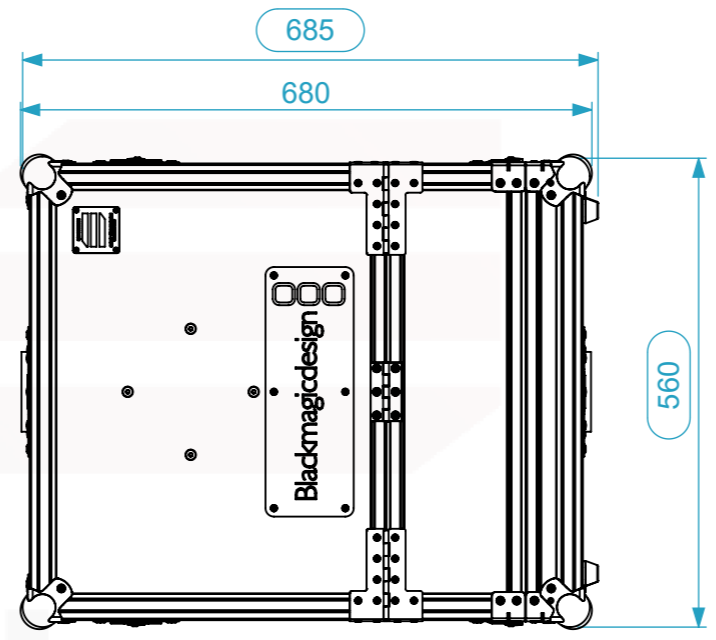

Equipment	BLACKMAGIC ATEM Camera Control Panel	
Width	Depth	Height
430	389	141.7
Internal Dimensions		
Width	Depth	Height
19"	490	3U + 6U
Weight	Approx. 15 Kg	
Wall Thickness	7mm	

Removable foam to secure the console

Name	Date
Drawn by jose.couto	15/09/2022
Reference	STAT.116.4

Scale	units in mm	general tolerance
1:9	DO NOT SCALE	0.8mm
FLIGHTCASE BLACK MAGIC ATEM Camera Control Panel		

This drawing must not be copied or disclosed without consent of the owner

A3

22" Monitor
Max. Dim. (WxDXH):
510x340x70mm

ATEM Camera
Control Panel

Monitor holder with
anti-vibration
mounts
VESA 75/100
Fixation

HD Foam

3 U
Front Rack
Rails

6U
Back Rack Rail

Drawn by	Name	Date
jose.couto	jose.couto	15/09/2022
Reference	STAT.116.4	
Scale	units in mm	general tolerance
1:8	DO NOT SCALE	0.8mm
FLIGHTCASE BLACK MAGIC ATEM Camera Control Panel		