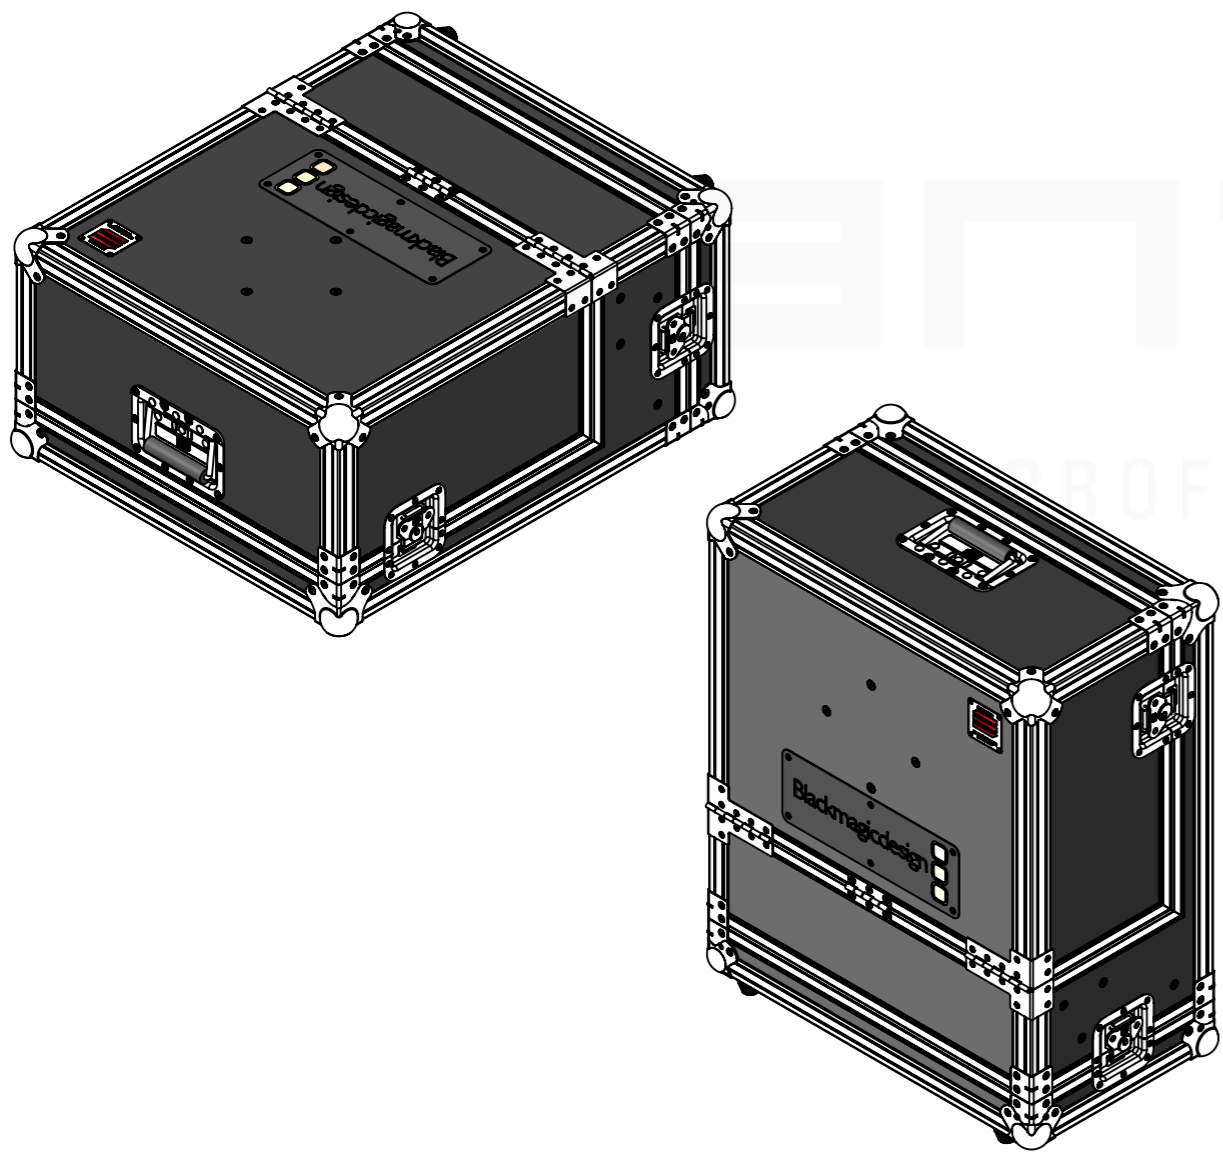

Equipment	BLACKMAGIC ATEM Camera Control Panel	
Width	Depth	Height
430	389	141.7
Internal Dimensions		
Width	Depth	Height
19"	490	3U + 6U
Weight	Approx. 15 Kg	
Wall Thickness	7mm	

Removable foam to secure the console

Name	Date
Drawn by jose.couto	15/09/2022
Reference	STAT.116.4

Scale	units in mm	general tolerance
1:9	DO NOT SCALE	0.8mm
FLIGHTCASE BLACK MAGIC ATEM Camera Control Panel		

This drawing must not be copied or disclosed without consent of the owner

A3

22" Monitor
Max. Dim. (WxDXH):
510x340x70mm

ATEM Camera
Control Panel

Monitor holder with
anti-vibration
mounts
VESA 75/100
Fixation

HD Foam

3 U
Front Rack
Rails

6U
Back Rack Rail

Drawn by	Name	Date
jose.couto	jose.couto	15/09/2022
Reference	STAT.116.4	
Scale	units in mm	general tolerance
1:8	DO NOT SCALE	0.8mm
FLIGHTCASE BLACK MAGIC ATEM Camera Control Panel		