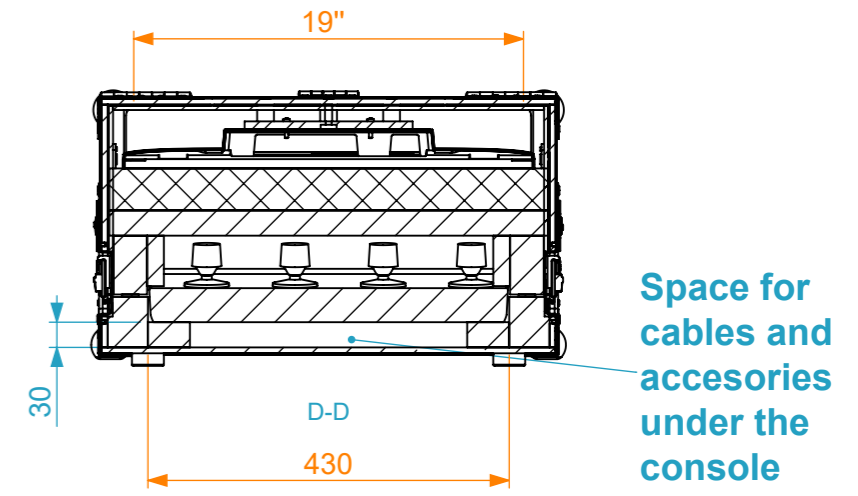

Equipment	BLACKMAGIC ATEM Camera Control Panel	
Width	Depth	Height
430	389	141.7
Internal Dimensions		
Width	Depth	Height
19"	490	3U + 6U
Weight	Approx. 15 Kg	
Wall Thickness	7mm	

Removable foam to secure the console

Name	Date
Drawn by jose.couto	15/09/2022
Reference	STAT.116.4

Scale	units in mm	general tolerance
1:9	DO NOT SCALE	0.8mm
FLIGHTCASE BLACK MAGIC ATEM Camera Control Panel		

This drawing must not be copied or disclosed without consent of the owner

A3

22" Monitor
Max. Dim. (WxDXH):
510x340x70mm

ATEM Camera
Control Panel

Monitor holder with
anti-vibration
mounts
VESA 75/100
Fixation

HD Foam

3 U
Front Rack
Rails

6U
Back Rack Rail

Drawn by	Name	Date
jose.couto	jose.couto	15/09/2022
Reference	STAT.116.4	
Scale	units in mm	general tolerance
1:8	DO NOT SCALE	0.8mm
FLIGHTCASE BLACK MAGIC ATEM Camera Control Panel		