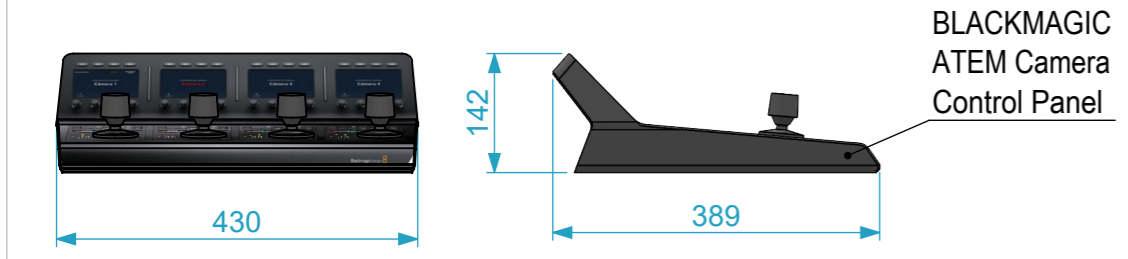

Equipment	BLACKMAGIC ATEM Camera Control Panel	
Width	Depth	Height
430	389	141.7
Internal Dimensions		
Width	Depth	Height
19"	490	3U + 6U
Weight	Approx. 15 Kg	
Wall Thickness	7mm	

Removable foam to secure the console

A3

22" Monitor
Max. Dim. (WxDXH):
510x340x70mm

ATEM Camera
Control Panel

Monitor holder with
anti-vibration
mounts
VESA 75/100
Fixation

HD Foam

3 U
Front Rack
Rails

6U
Back Rack Rail

Drawn by	Name	Date
jose.couto	jose.couto	15/09/2022
Reference	STAT.116.4	
Scale	units in mm	general tolerance
1:8	DO NOT SCALE	0.8mm
FLIGHTCASE BLACK MAGIC ATEM Camera Control Panel		