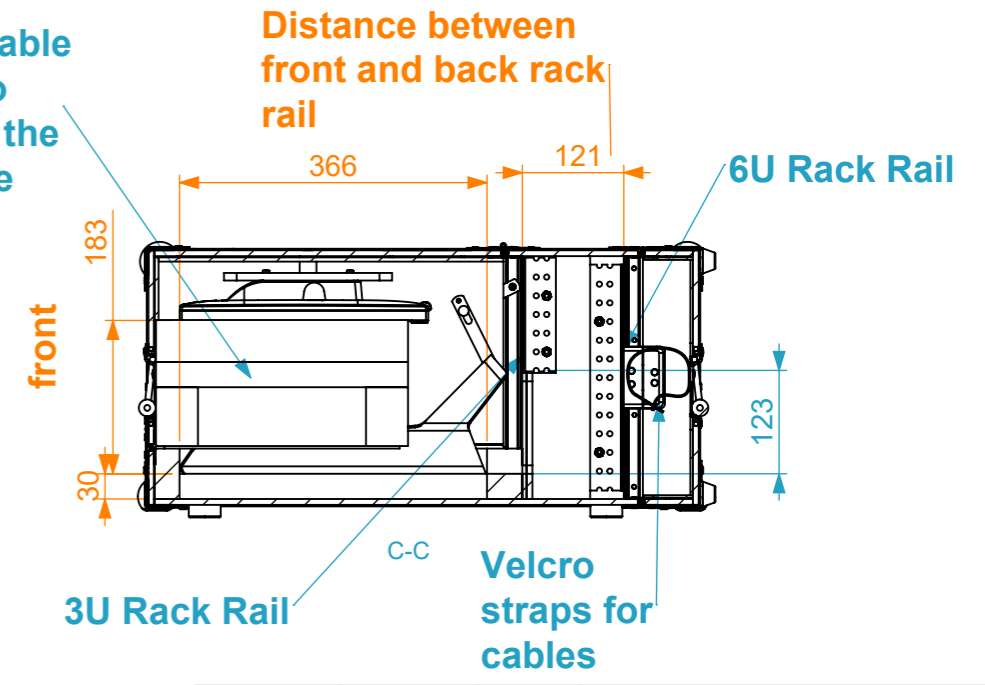

Equipment	BLACKMAGIC ATEM Camera Control Panel	
Width	Depth	Height
430	389	141.7
Internal Dimensions		
Width	Depth	Height
19"	490	3U + 6U
Weight	Approx. 15 Kg	
Wall Thickness	7mm	

Removable foam to secure the console

Name	Date
Drawn by jose.couto	15/09/2022
Reference	STAT.116.4

Scale	units in mm	general tolerance
1:9	DO NOT SCALE	0.8mm
FLIGHTCASE BLACK MAGIC ATEM Camera Control Panel		

This drawing must not be copied or disclosed without consent of the owner

A3

22" Monitor
Max. Dim. (WxDXH):
510x340x70mm

ATEM Camera
Control Panel

Monitor holder with
anti-vibration
mounts
VESA 75/100
Fixation

HD Foam

3 U
Front Rack
Rails

6U
Back Rack Rail

Drawn by	Name	Date
jose.couto	jose.couto	15/09/2022
Reference	STAT.116.4	
Scale	units in mm	general tolerance
1:8	DO NOT SCALE	0.8mm
FLIGHTCASE BLACK MAGIC ATEM Camera Control Panel		