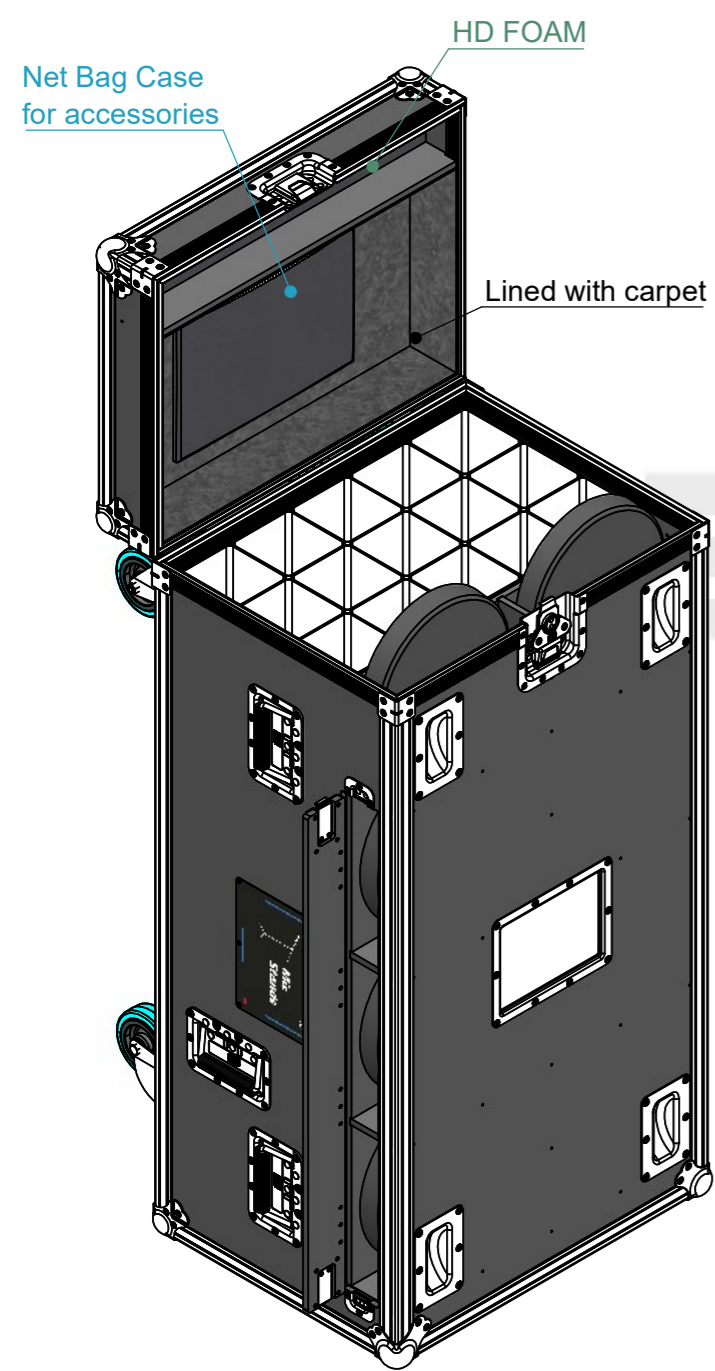

Internal Dimensions		
Width	Depth	Height
556	426	1160
FC Weight		Approx. 53 Kg
Wall Thickness		10mm

**15 Long tripod
8 Bases**

General External Dimensions		Usable Inner Dimensions	
W	Width	Wi	Inside Width
D	Depth	Di	Inside Depth
H	Height	Hi	Inside Height

This drawing must not be copied or disclosed without consent of the owner

Drawn by	Name	Date
catarina.silva	catarina.silva	19/05/2026
Reference	ST1.1206047.15	
Scale	units in mm	general tolerance
1:10	DO NOT SCALE	0.8mm
Flight case PRO, 15x Mic Stand Ø105x1090		