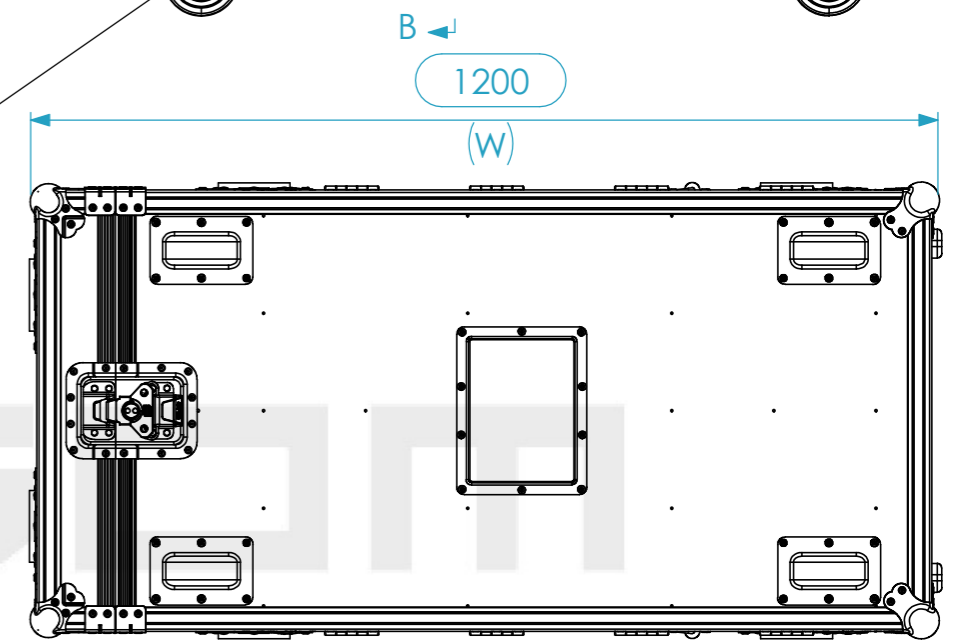

Internal Dimensions		
Width	Depth	Height
556	426	1160
FC Weight		Approx. 53 Kg
Wall Thickness		10mm

**15 Long tripod
8 Bases**

General External Dimensions		Usable Inner Dimensions	
W	Width	Wi	Inside Width
D	Depth	Di	Inside Depth
H	Height	Hi	Inside Height

This drawing must not be copied or disclosed without consent of the owner

Drawn by	Name	Date
catarina.silva	catarina.silva	19/05/2026
Reference	ST1.1206047.15	
Scale	units in mm	general tolerance
1:10	DO NOT SCALE	0.8mm
Flight case PRO, 15x Mic Stand Ø105x1090		