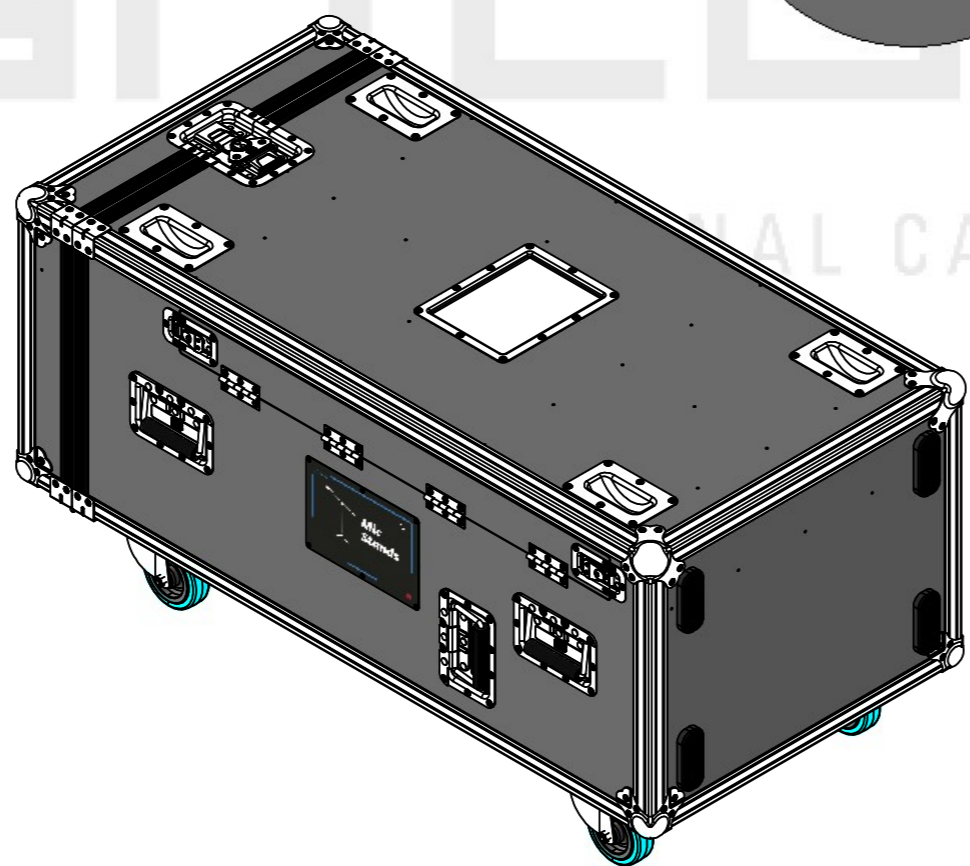

Internal Dimensions		
Width	Depth	Height
556	426	1160
FC Weight		Approx. 53 Kg
Wall Thickness		10mm

**15 Long tripod
8 Bases**

General External Dimensions		Usable Inner Dimensions	
W	Width	Wi	Inside Width
D	Depth	Di	Inside Depth
H	Height	Hi	Inside Height

This drawing must not be copied or disclosed without consent of the owner

Drawn by	Name	Date
catarina.silva	catarina.silva	19/05/2026
Reference	ST1.1206047.15	
Scale	units in mm	general tolerance
1:10	DO NOT SCALE	0.8mm
Flight case PRO, 15x Mic Stand Ø105x1090		