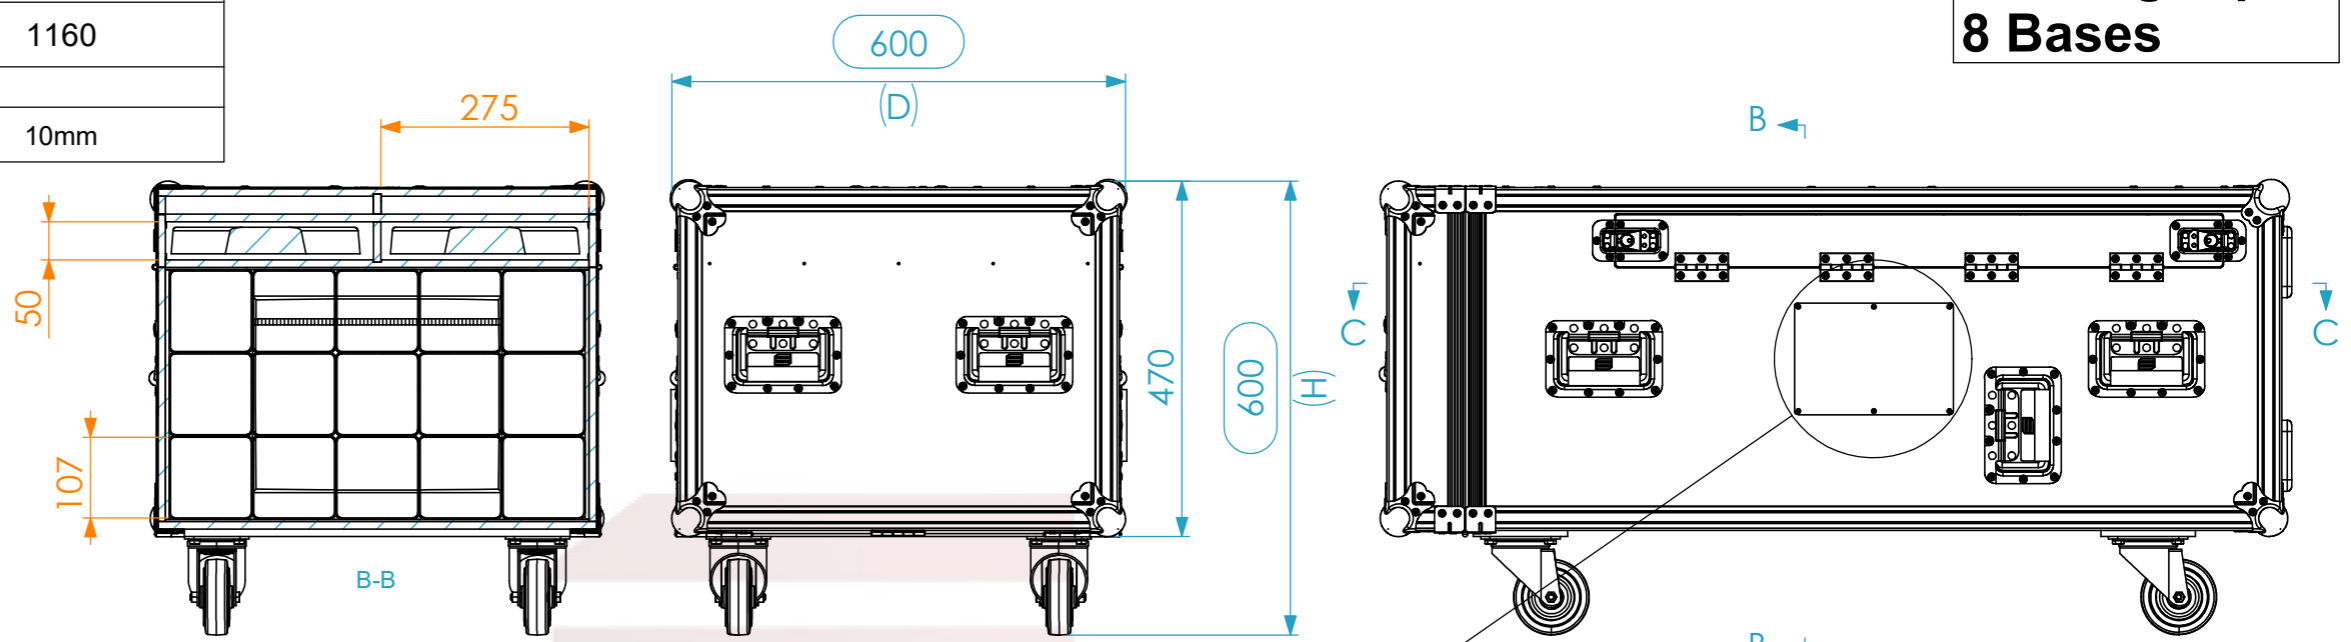

Internal Dimensions		
Width	Depth	Height
556	426	1160
FC Weight		Approx. 53 Kg
Wall Thickness		10mm

**15 Long tripod
8 Bases**

General External Dimensions		Usable Inner Dimensions	
W	Width	Wi	Inside Width
D	Depth	Di	Inside Depth
H	Height	Hi	Inside Height

This drawing must not be copied or disclosed without consent of the owner

Drawn by	Name	Date
catarina.silva	catarina.silva	19/05/2026
Reference	ST1.1206047.15	
Scale	units in mm	general tolerance
1:10	DO NOT SCALE	0.8mm
Flight case PRO, 15x Mic Stand Ø105x1090		