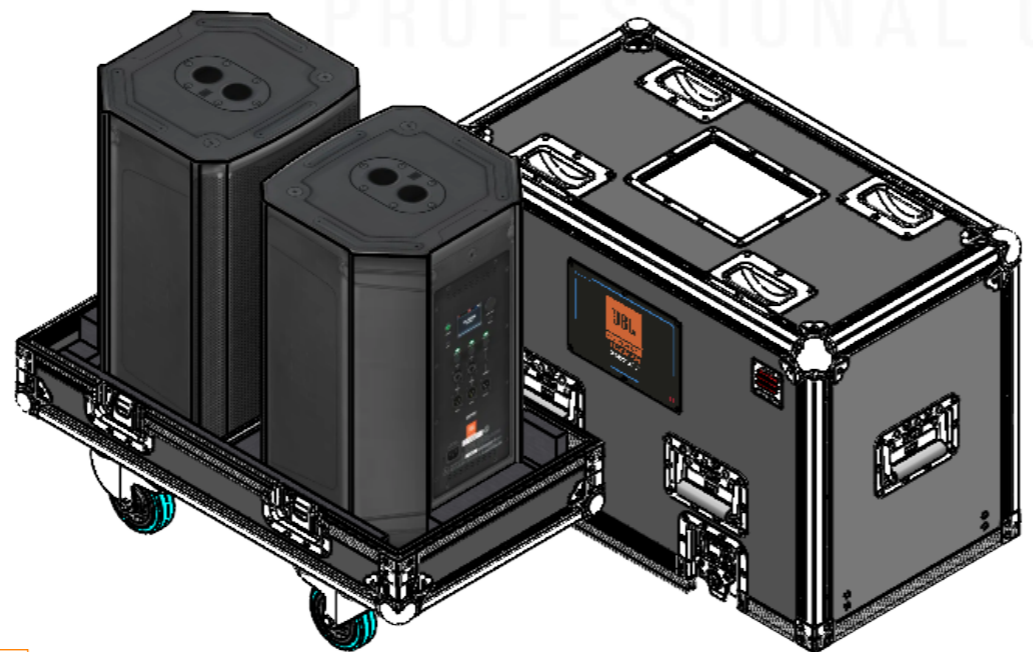

Equipment		JBL PRX908	
Width	Depth	Height	
312	285	479	
Weight	Approx. 13.7 Kg		
Internal Dimensions			
Width	Depth	Height	
686	356	556	
FC Weight	Approx. 24 Kg		
Wall Thickness	10mm		

General External Dimensions		Usable Inner Dimensions	
W	Width	Wi	Inside Width
D	Depth	Di	Inside Depth
H	Height	Hi	Inside Height

A3 This drawing must not be copied or disclosed without consent of the owner

Drawn by	guilherme.santos	Date	22/05/2026
Reference	SP21_JBLPRX908.02		
Scale	1:10	units in mm	general tolerance 0.8mm
1st Angle projection	Flight case PRO 2x JBL PRX 908		