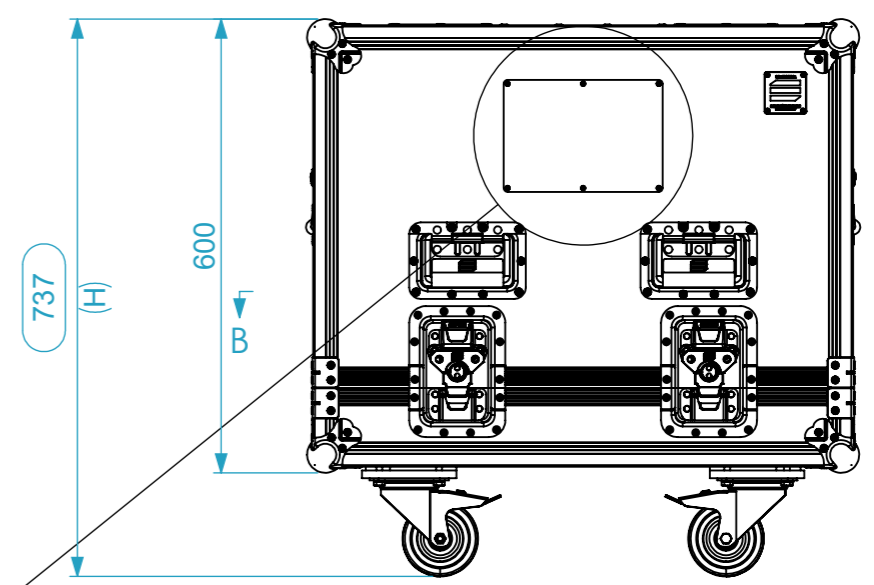

Equipment		JBL PRX908	
Width	Depth	Height	
312	285	479	
Weight	Approx. 13.7 Kg		
Internal Dimensions			
Width	Depth	Height	
686	356	556	
FC Weight	Approx. 24 Kg		
Wall Thickness	10mm		

General External Dimensions		Usable Inner Dimensions	
W	Width	Wi	Inside Width
D	Depth	Di	Inside Depth
H	Height	Hi	Inside Height

A3 This drawing must not be copied or disclosed without consent of the owner

Drawn by	guilherme.santos	Date	22/05/2026
Reference	SP21_JBLPRX908.02		
Scale	1:10	units in mm	general tolerance 0.8mm
1st Angle projection	Flight case PRO 2x JBL PRX 908		