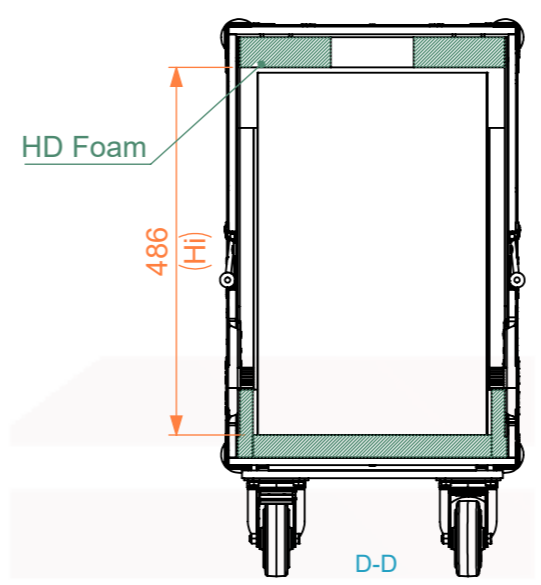

Equipment		JBL PRX908	
Width	Depth	Height	
312	285	479	
Weight	Approx. 13.7 Kg		
Internal Dimensions			
Width	Depth	Height	
686	356	556	
FC Weight	Approx. 24 Kg		
Wall Thickness	10mm		

General External Dimensions		Usable Inner Dimensions	
W	Width	Wi	Inside Width
D	Depth	Di	Inside Depth
H	Height	Hi	Inside Height

A3 This drawing must not be copied or disclosed without consent of the owner

Drawn by	guilherme.santos	Date	22/05/2026
Reference	SP21_JBLPRX908.02		
Scale	1:10	units in mm	general tolerance 0.8mm
1st Angle projection	Flight case PRO 2x JBL PRX 908		