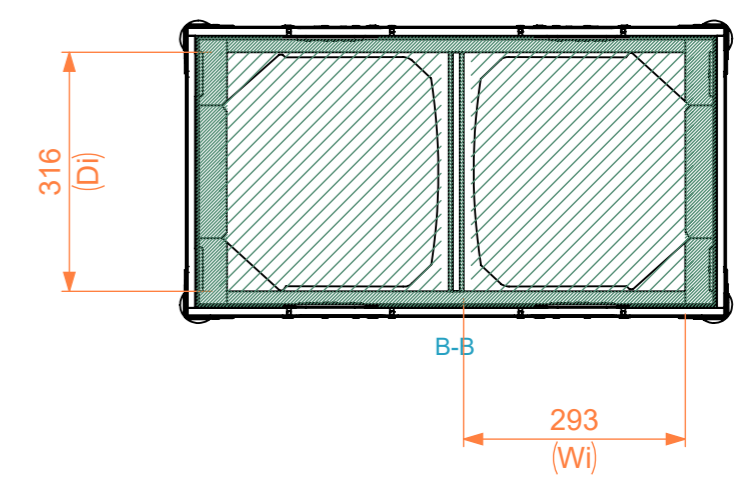

Equipment		JBL PRX908	
Width	Depth	Height	
312	285	479	
Weight	Approx. 13.7 Kg		
Internal Dimensions			
Width	Depth	Height	
686	356	556	
FC Weight	Approx. 24 Kg		
Wall Thickness	10mm		

General External Dimensions		Usable Inner Dimensions	
W	Width	Wi	Inside Width
D	Depth	Di	Inside Depth
H	Height	Hi	Inside Height

A3 This drawing must not be copied or disclosed without consent of the owner

Drawn by	guilherme.santos	Date	22/05/2026
Reference	SP21_JBLPRX908.02		
Scale	1:10	units in mm	general tolerance 0.8mm
1st Angle projection	Flight case PRO 2x JBL PRX 908		