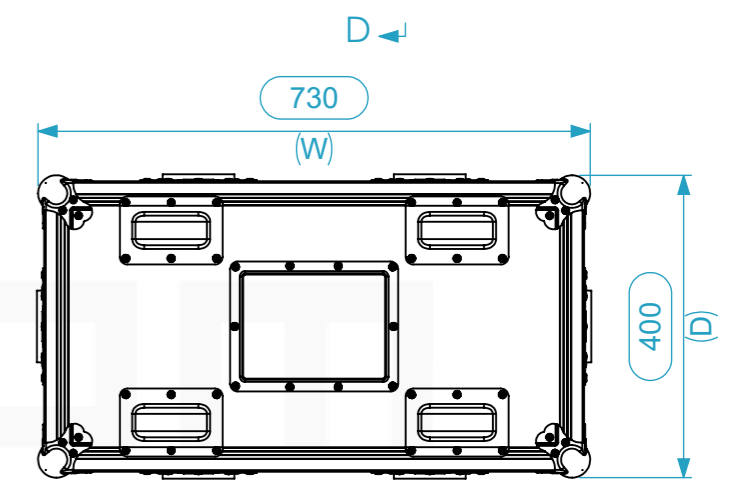

Equipment		JBL PRX908	
Width	Depth	Height	
312	285	479	
Weight	Approx. 13.7 Kg		
Internal Dimensions			
Width	Depth	Height	
686	356	556	
FC Weight	Approx. 24 Kg		
Wall Thickness	10mm		

General External Dimensions		Usable Inner Dimensions	
W	Width	Wi	Inside Width
D	Depth	Di	Inside Depth
H	Height	Hi	Inside Height

A3 This drawing must not be copied or disclosed without consent of the owner

Drawn by	guilherme.santos	Date	22/05/2026
Reference	SP21_JBLPRX908.02		
Scale	1:10	units in mm	general tolerance 0.8mm
1st Angle projection	Flight case PRO 2x JBL PRX 908		