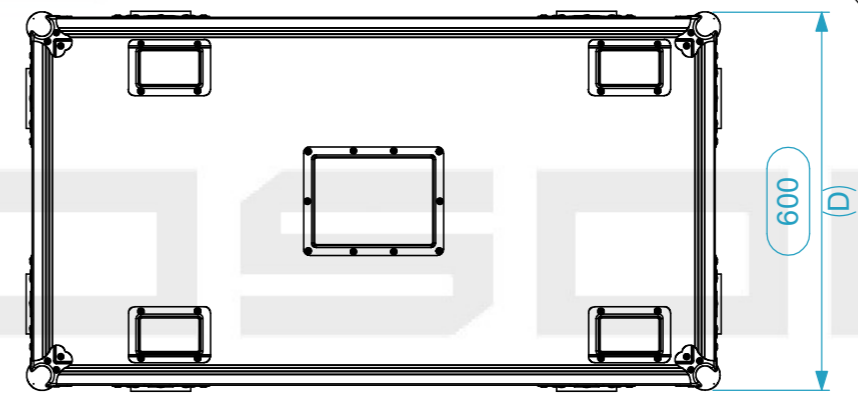

Equipment			JBL VTX F12		
Width	Depth	Height			
395.2	303.8	548.1			
Weight	Approx. 23 Kg				
Internal Dimensions					
Width	Depth	Height			
399	308	525			
Weight	Approx. 44.30 Kg				
Wall Thickness				10mm	

General External Dimensions	
W	Width
D	Depth
H	Height
Usable Inner Dimensions	
Wi	Inside Width
Di	Inside Depth
Hi	Inside Height

Name	Date
Drawn by	jose.couto
Date	20/09/2023
Reference	SP2.JBLF12.04
Scale	1:12
units in mm	general tolerance 0.8mm
DO NOT SCALE	
1st Angle projection	Flight case PRO, 4x JBL VTX F12