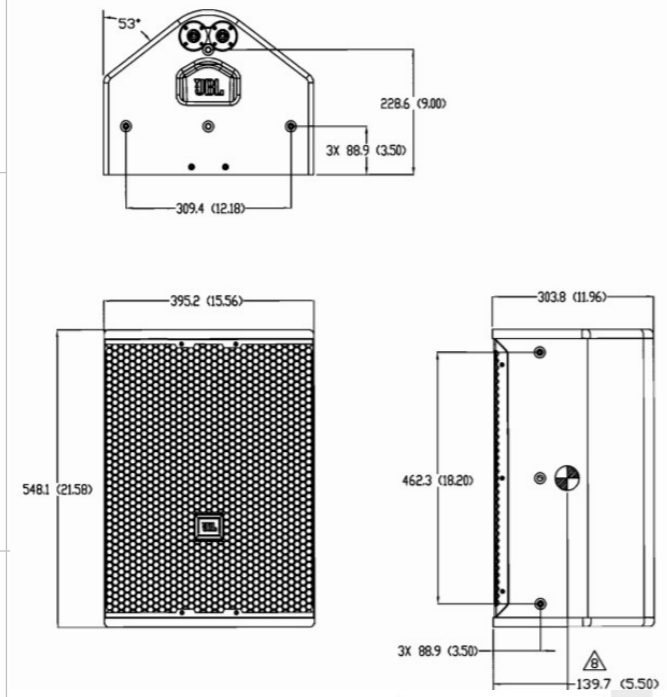

Equipment			JBL VTX F12		
Width	Depth	Height			
395.2	303.8	548.1			
Weight	Approx. 23 Kg				
Internal Dimensions					
Width	Depth	Height			
399	308	525			
Weight	Approx. 44.30 Kg				
Wall Thickness				10mm	

General External Dimensions	
W	Width
D	Depth
H	Height
Usable Inner Dimensions	
Wi	Inside Width
Di	Inside Depth
Hi	Inside Height

Name	Date
Drawn by	jose.couto
Date	20/09/2023
Reference	SP2.JBLF12.04
Scale	1:12
units in mm	general tolerance 0.8mm
DO NOT SCALE	
1st Angle projection	Flight case PRO, 4x JBL VTX F12