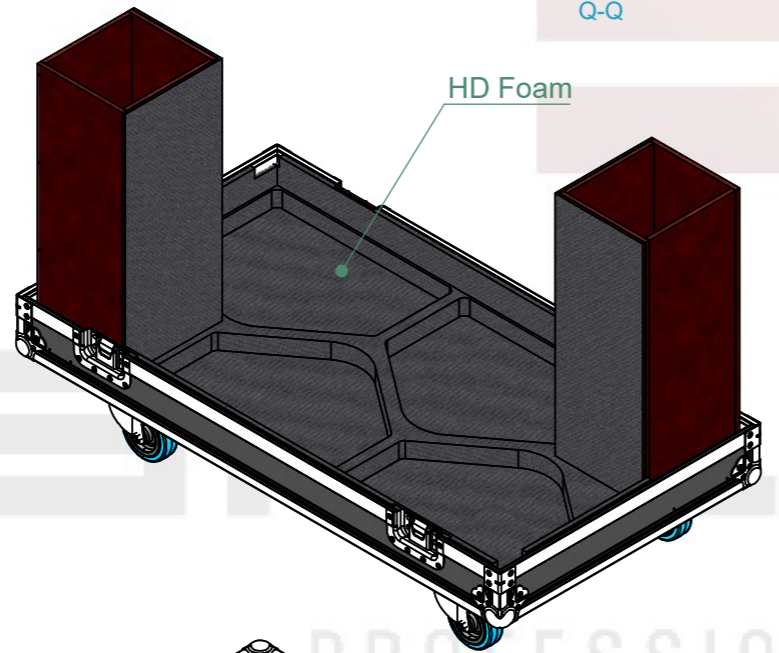

Equipment			JBL VTX F12		
Width	Depth	Height			
395.2	303.8	548.1			
Weight	Approx. 23 Kg				
Internal Dimensions					
Width	Depth	Height			
399	308	525			
Weight	Approx. 44.30 Kg				
Wall Thickness				10mm	

General External Dimensions	
W	Width
D	Depth
H	Height
Usable Inner Dimensions	
Wi	Inside Width
Di	Inside Depth
Hi	Inside Height

Name	Date
Drawn by	jose.couto
Date	20/09/2023
Reference	SP2.JBLF12.04
Scale	1:12
units in mm	general tolerance 0.8mm
DO NOT SCALE	
1st Angle projection	Flight case PRO, 4x JBL VTX F12