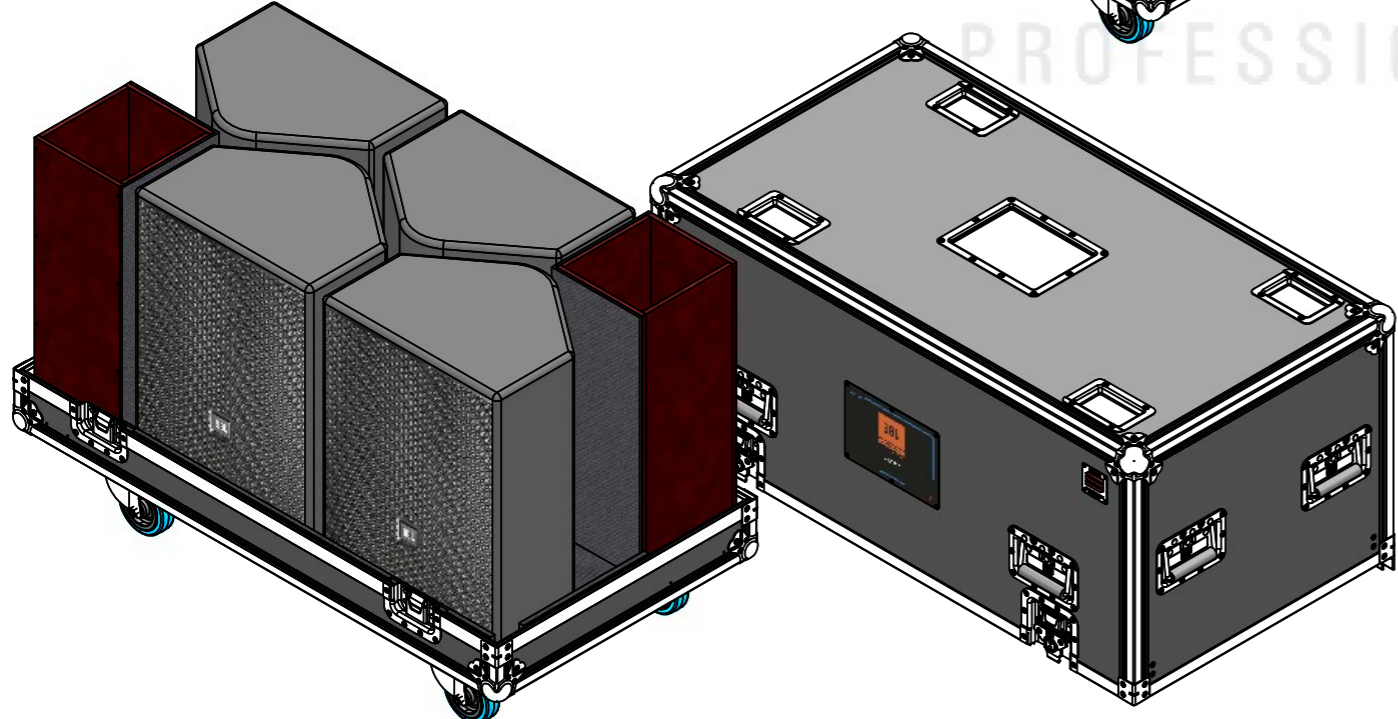

Equipment			JBL VTX F12		
Width	Depth	Height			
395.2	303.8	548.1			
Weight	Approx. 23 Kg				
Internal Dimensions					
Width	Depth	Height			
399	308	525			
Weight	Approx. 44.30 Kg				
Wall Thickness				10mm	

General External Dimensions	
W	Width
D	Depth
H	Height
Usable Inner Dimensions	
Wi	Inside Width
Di	Inside Depth
Hi	Inside Height

Name	Date
Drawn by	jose.couto
Date	20/09/2023
Reference	SP2.JBLF12.04
Scale	1:12
units in mm	general tolerance 0.8mm
DO NOT SCALE	
1st Angle projection	Flight case PRO, 4x JBL VTX F12