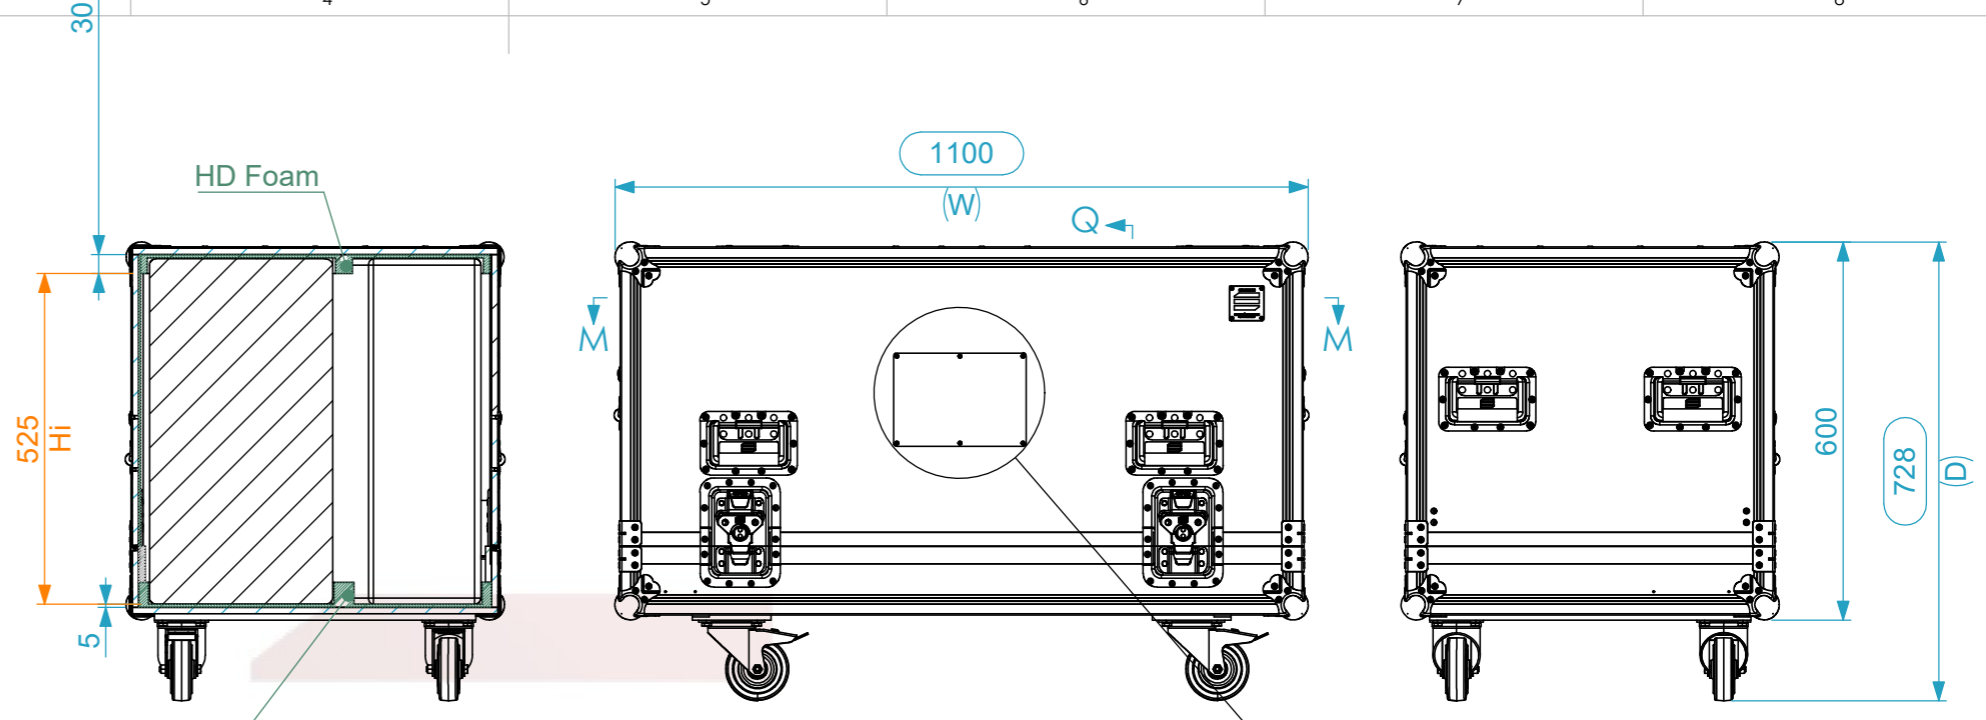

Equipment			JBL VTX F12		
Width	Depth	Height			
395.2	303.8	548.1			
Weight	Approx. 23 Kg				
Internal Dimensions					
Width	Depth	Height			
399	308	525			
Weight	Approx. 44.30 Kg				
Wall Thickness				10mm	

General External Dimensions	
W	Width
D	Depth
H	Height
Usable Inner Dimensions	
Wi	Inside Width
Di	Inside Depth
Hi	Inside Height

Name	Date
Drawn by	jose.couto
Date	20/09/2023
Reference	SP2.JBLF12.04
Scale	1:12
units in mm	general tolerance 0.8mm
DO NOT SCALE	
1st Angle projection	Flight case PRO, 4x JBL VTX F12