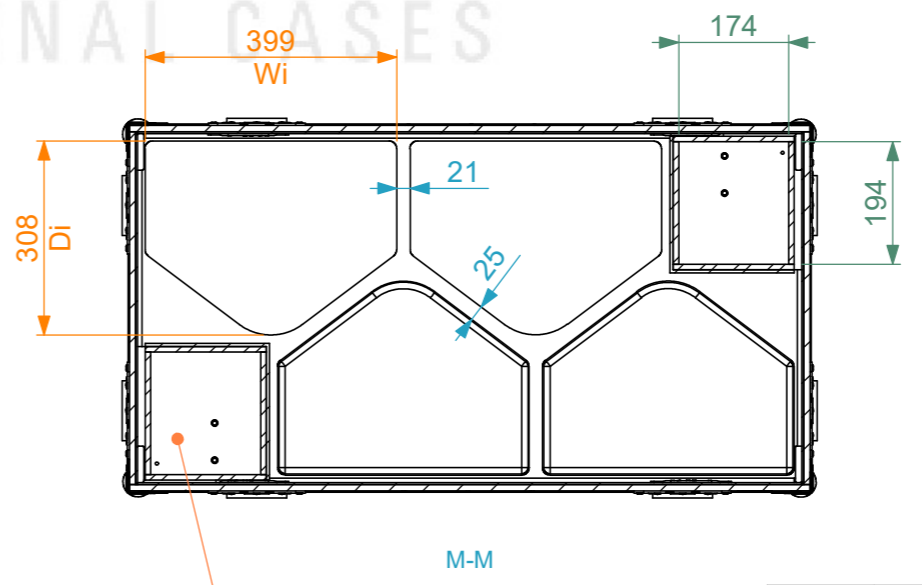

Equipment			JBL VTX F12		
Width	Depth	Height			
395.2	303.8	548.1			
Weight	Approx. 23 Kg				
Internal Dimensions					
Width	Depth	Height			
399	308	525			
Weight	Approx. 44.30 Kg				
Wall Thickness				10mm	

General External Dimensions	
W	Width
D	Depth
H	Height
Usable Inner Dimensions	
Wi	Inside Width
Di	Inside Depth
Hi	Inside Height

Name	Date
Drawn by	jose.couto
Date	20/09/2023
Reference	SP2.JBLF12.04
Scale	1:12
units in mm	general tolerance 0.8mm
DO NOT SCALE	
1st Angle projection	Flight case PRO, 4x JBL VTX F12