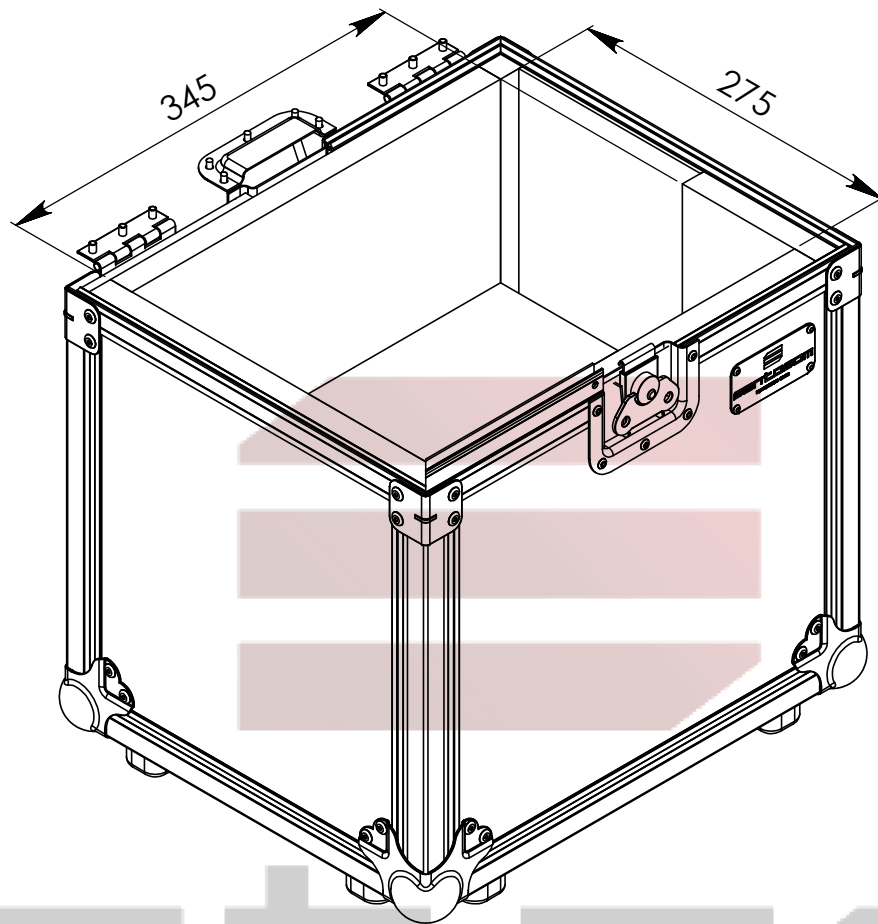

Interior dimensions		
Width	Depth	Height
345	275	345
Weight	Approx. 8 Kg	
Wall Thickness	7mm	

Drawn by	Name	Date
DanielLopes	DanielLopes	03-04-2012
Reference	SMOKE.137	

This drawing must not be copied or disclosed without consent of the owner

Scale	units in mm	general tolerance
1:5	DO NOT SCALE	±0.8mm
1st Angle projection		

FC, Fog Machine, Le Maitre MVS HAZER