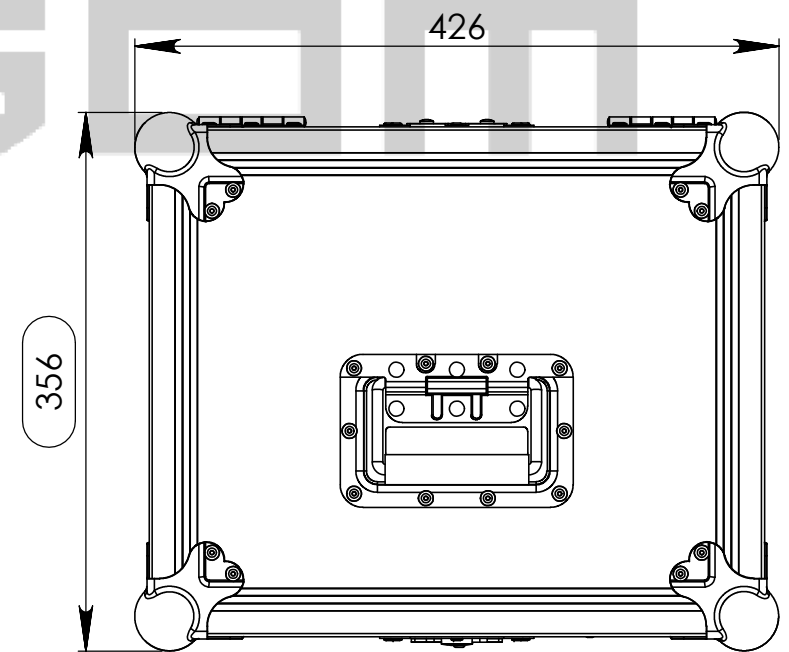

Interior dimensions		
Width	Depth	Height
345	275	345
Weight	Approx. 8 Kg	
Wall Thickness	7mm	

Drawn by	Name	Date
DanielLopes	DanielLopes	03-04-2012
Reference	SMOKE.137	

This drawing must not be copied or disclosed without consent of the owner

Scale	units in mm	general tolerance
1:5	DO NOT SCALE	±0.8mm
1st Angle projection		

FC, Fog Machine, Le Maitre MVS HAZER