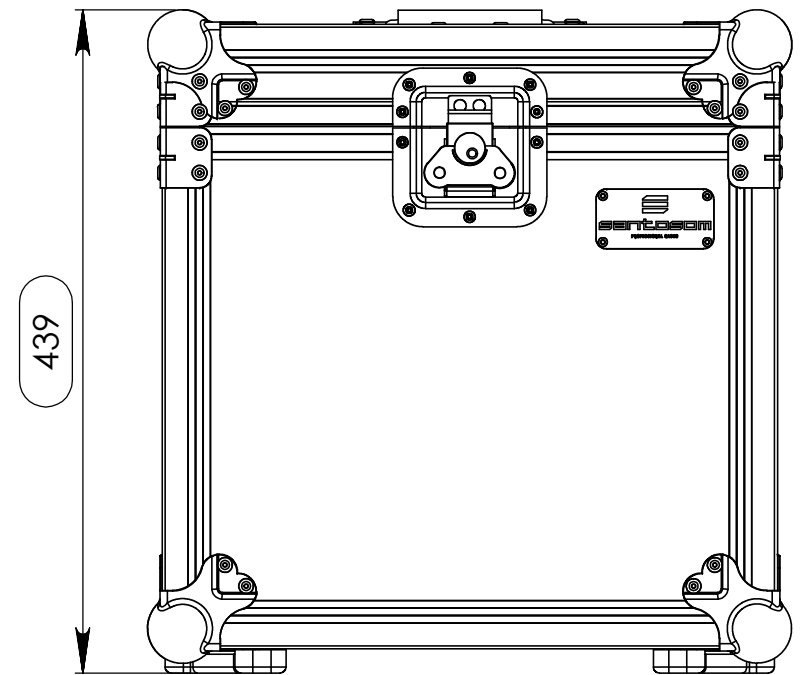

Interior dimensions		
Width	Depth	Height
345	275	345
Weight	Approx. 8 Kg	
Wall Thickness	7mm	

Drawn by	Name	Date
DanielLopes	DanielLopes	03-04-2012
Reference	SMOKE.137	

This drawing must not be copied or disclosed without consent of the owner

Scale	units in mm	general tolerance
1:5	DO NOT SCALE	±0.8mm
1st Angle projection		

FC, Fog Machine, Le Maitre MVS HAZER