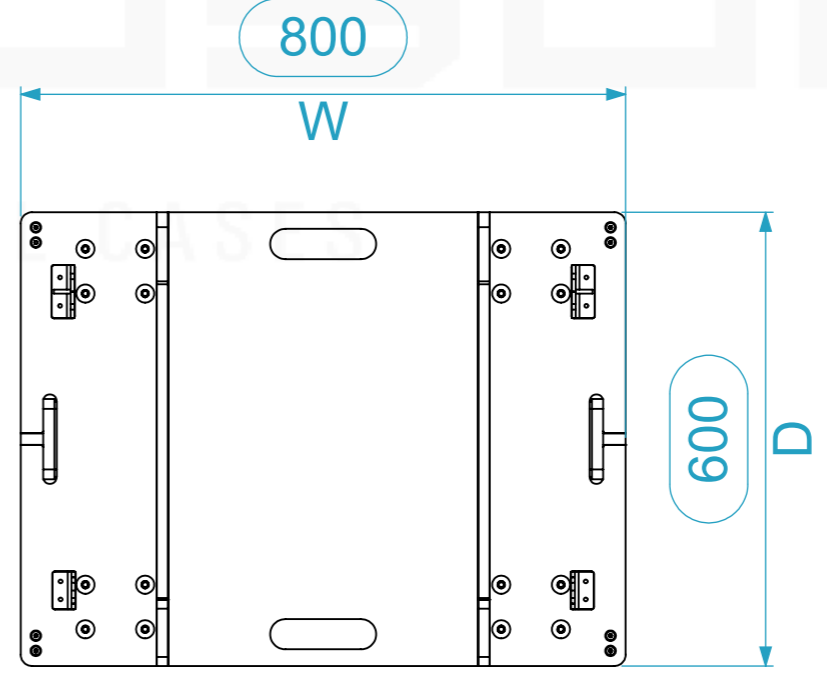

Equipment	L-Acoustics KARA II	
Width	Depth	Height
733	482	252
Weight	Approx. 26Kg	
Internal Dimensions		
Width	Depth	Height
800	600	282
Weight	Approx. 13 Kg	
Wall Thickness		18mm

With carpet lining

Name	rita.monteiro	Date	26/05/2026
Reference	SKT.LACKII.06		
Scale	1:10	units in mm	general tolerance
		DO NOT SCALE	0.8mm
Skate, 6x L-Acoustics KARA II			

This drawing must not be copied or disclosed without consent of the owner

A3