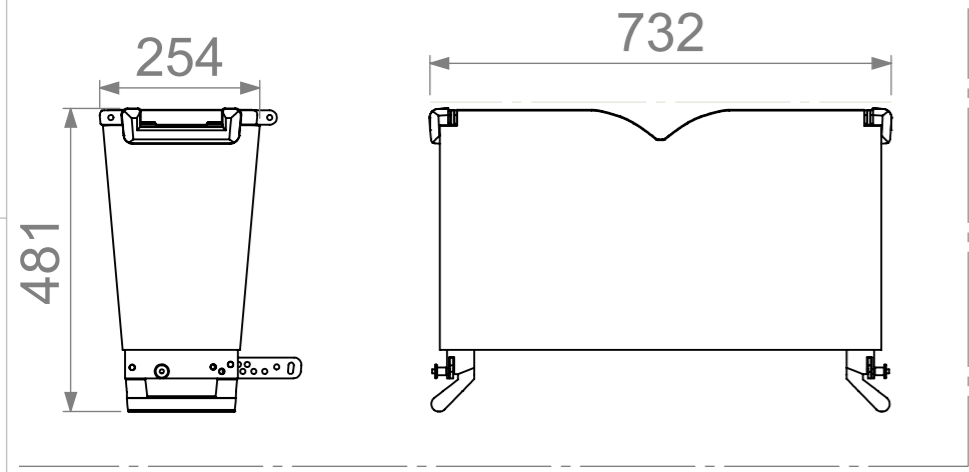

Equipment	L-Acoustics KARA II	
Width	Depth	Height
733	482	252
Weight	Approx. 26Kg	
Internal Dimensions		
Width	Depth	Height
800	600	282
Weight	Approx. 13 Kg	
Wall Thickness		18mm

With carpet lining

Name	rita.monteiro	Date	26/05/2026
Reference	SKT.LACKII.06		
Scale	1:10	units in mm	general tolerance
		DO NOT SCALE	0.8mm
Skate, 6x L-Acoustics KARA II			

This drawing must not be copied or disclosed without consent of the owner

A3