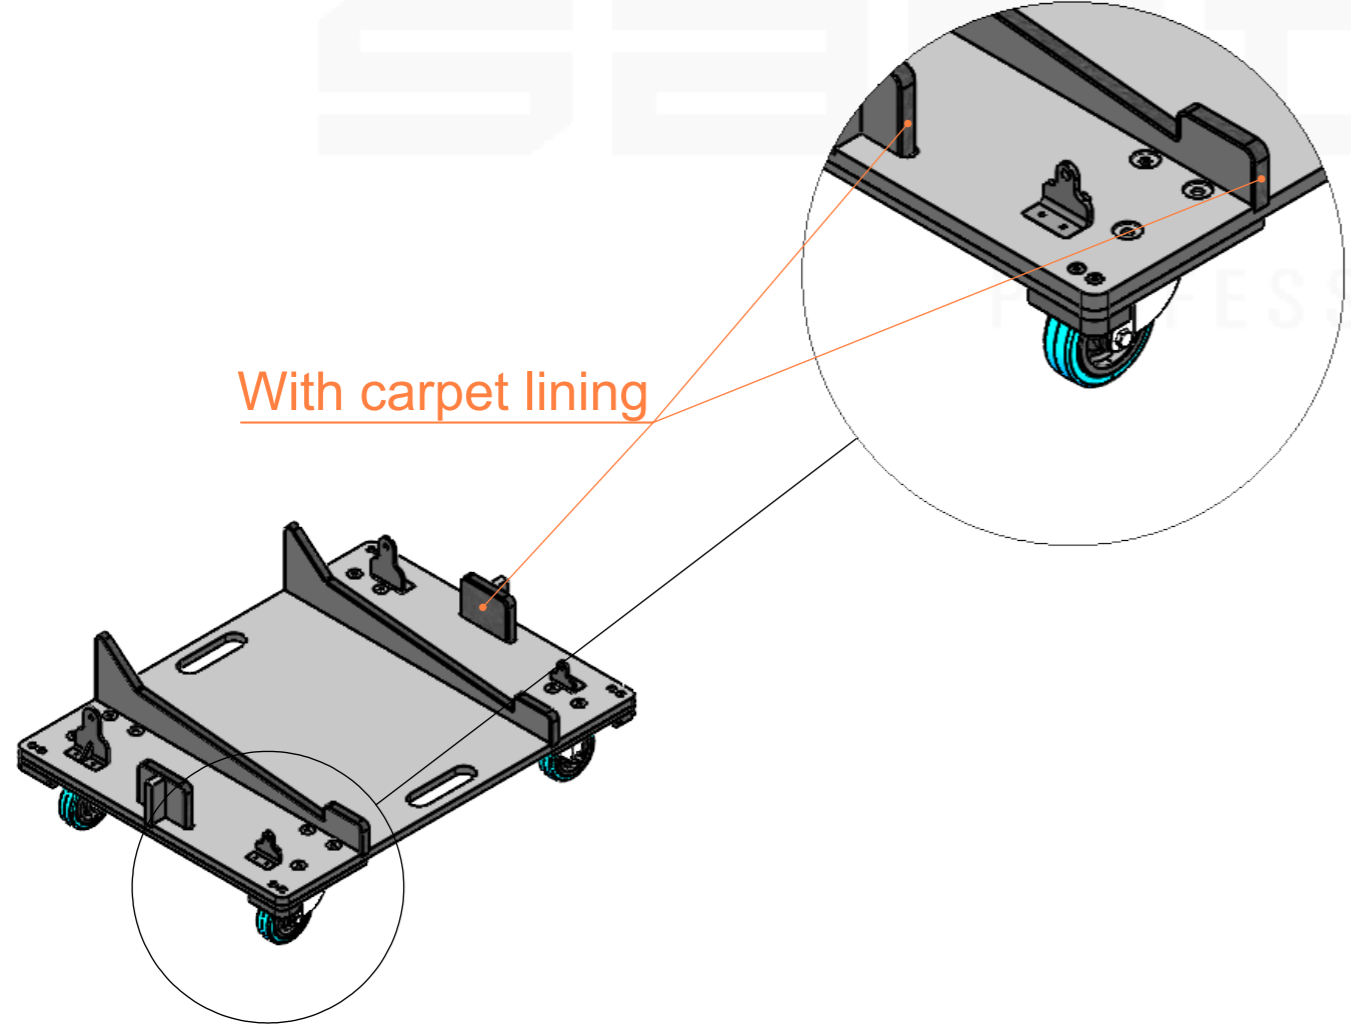

Equipment	L-Acoustics KARA II	
Width	Depth	Height
733	482	252
Weight	Approx. 26Kg	
Internal Dimensions		
Width	Depth	Height
800	600	282
Weight	Approx. 13 Kg	
Wall Thickness		18mm

With carpet lining

Name	rita.monteiro	Date	26/05/2026
Reference	SKT.LACKII.06		
Scale	1:10	units in mm	general tolerance
		DO NOT SCALE	0.8mm
Skate, 6x L-Acoustics KARA II			

This drawing must not be copied or disclosed without consent of the owner

A3