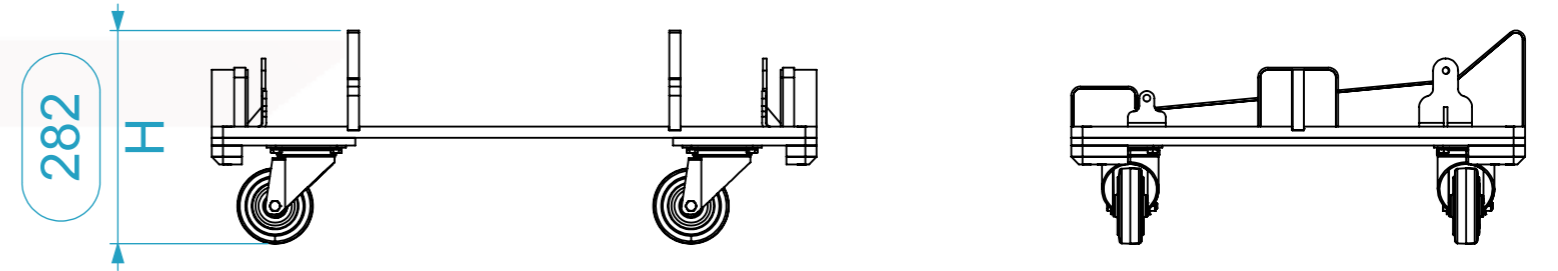

Equipment	L-Acoustics KARA II	
Width	Depth	Height
733	482	252
Weight	Approx. 26Kg	
Internal Dimensions		
Width	Depth	Height
800	600	282
Weight	Approx. 13 Kg	
Wall Thickness		18mm

With carpet lining

Name	rita.monteiro	Date	26/05/2026
Reference	SKT.LACKII.06		
Scale	1:10	units in mm	general tolerance
		DO NOT SCALE	0.8mm
Skate, 6x L-Acoustics KARA II			