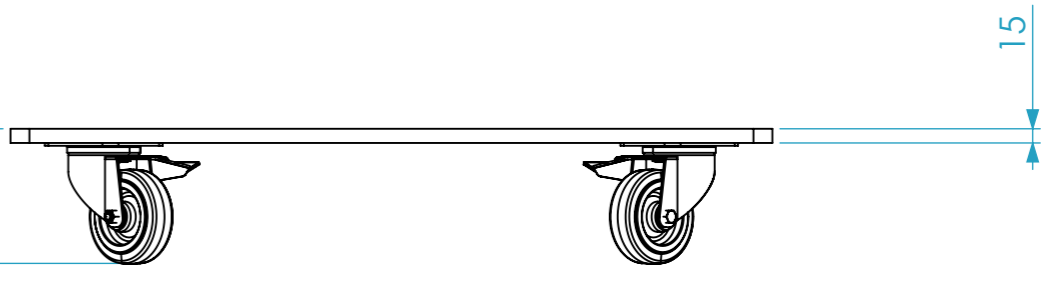

Equipment		
XH18		
Width	Depth	Height
796	630	610
Dimensions		
Width	Depth	Height
806	640	142
Weight	Approx. 7.31 Kg	
Wall Thickness	15 mm	

NEXT XH18

This drawing must not be copied or disclosed without consent of the owner

Drawn by	Name	Date
CarlaSilva	CarlaSilva	16/04/2018
Reference	SKT.104	
Scale	units in mm	general tolerance
1:8	DO NOT SCALE	0.8mm
1st Angle projection		
SKATE NEXT XH18 RODAS		