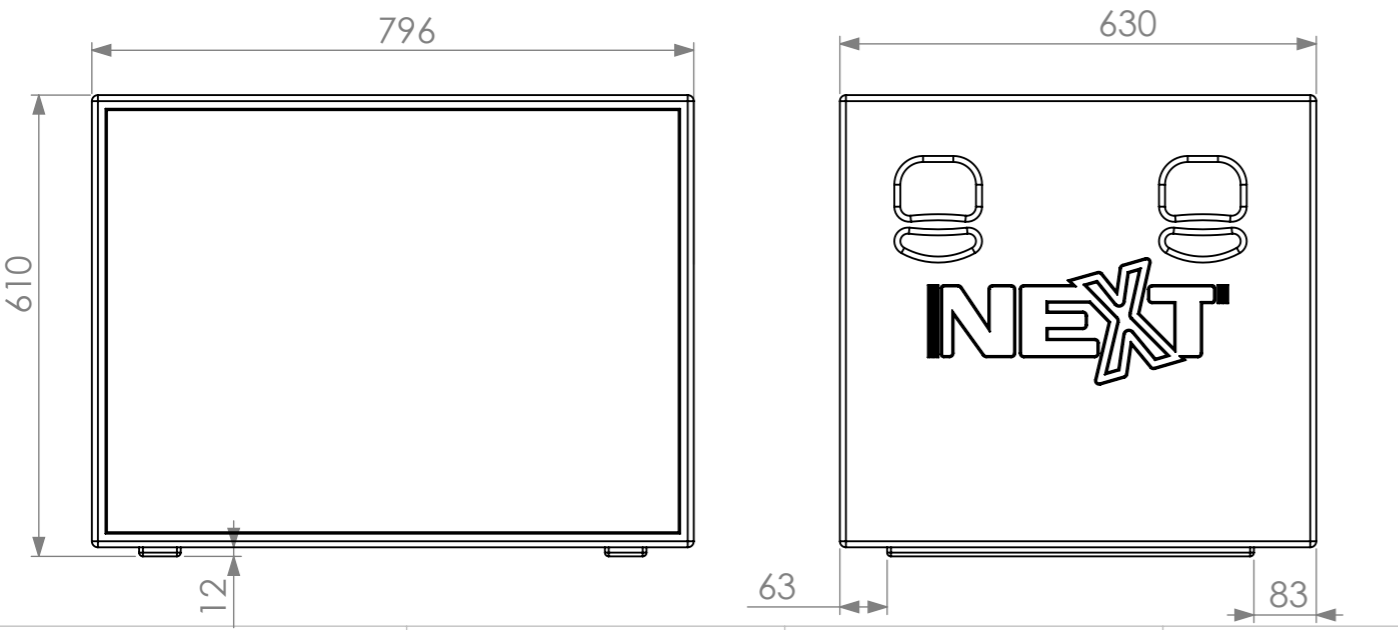

Equipment		
XH18		
Width	Depth	Height
796	630	610
Dimensions		
Width	Depth	Height
806	640	142
Weight	Approx. 7.31 Kg	
Wall Thickness	15 mm	

NEXT XH18

This drawing must not be copied or disclosed without consent of the owner

Drawn by	Name	Date
CarlaSilva	CarlaSilva	16/04/2018
Reference	SKT.104	
Scale	units in mm	general tolerance
1:8	DO NOT SCALE	0.8mm
1st Angle projection		
SKATE NEXT XH18 RODAS		