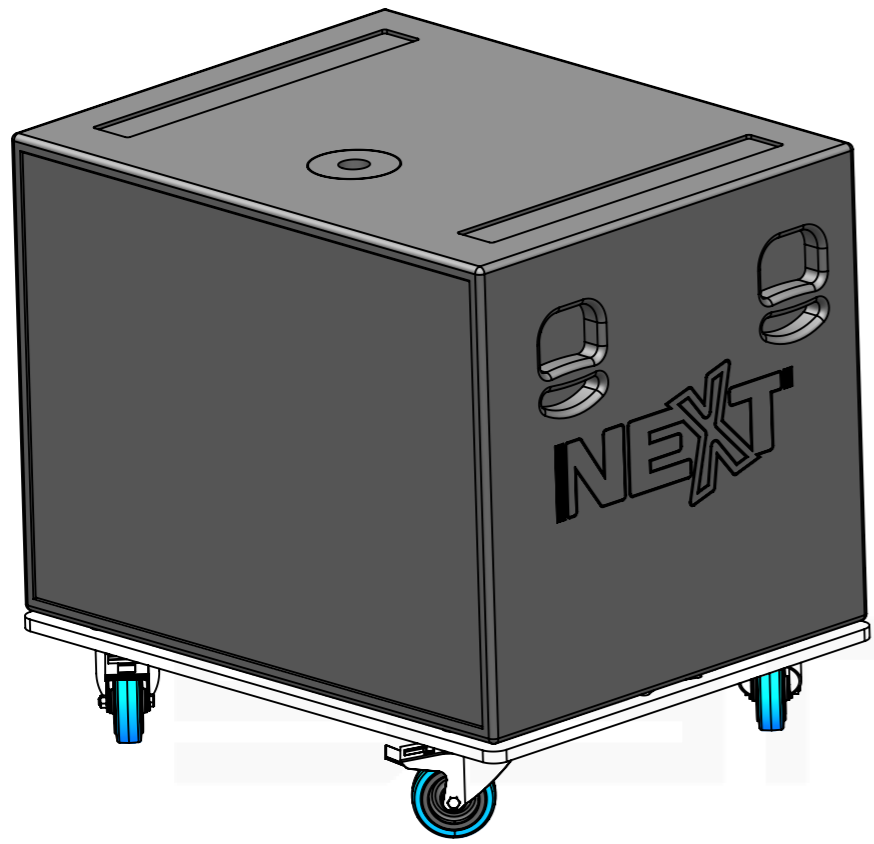

Equipment		
XH18		
Width	Depth	Height
796	630	610
Dimensions		
Width	Depth	Height
806	640	142
Weight	Approx. 7.31 Kg	
Wall Thickness	15 mm	

NEXT XH18

This drawing must not be copied or disclosed without consent of the owner

Drawn by	Name	Date
CarlaSilva	CarlaSilva	16/04/2018
Reference	SKT.104	
Scale	units in mm	general tolerance
1:8	DO NOT SCALE	0.8mm
1st Angle projection		
SKATE NEXT XH18 RODAS		