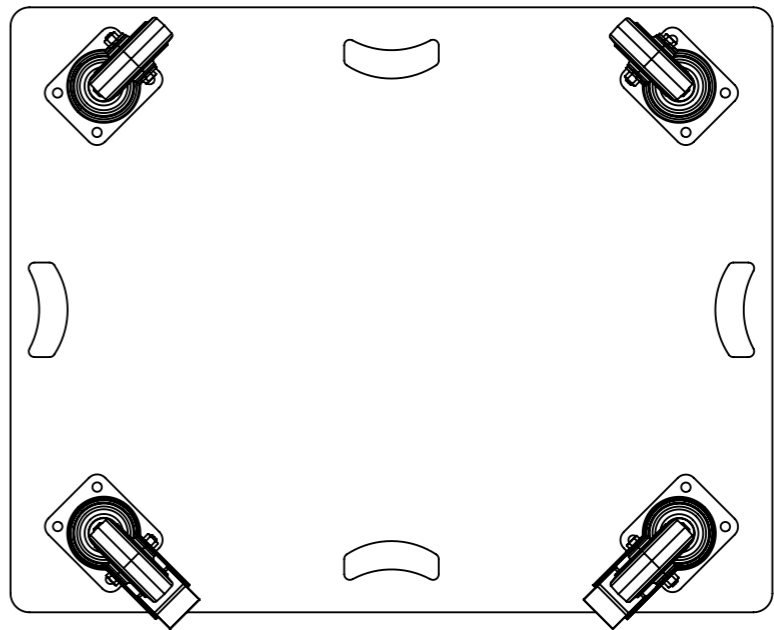

Equipment		
XH18		
Width	Depth	Height
796	630	610
Dimensions		
Width	Depth	Height
806	640	142
Weight	Approx. 7.31 Kg	
Wall Thickness	15 mm	

NEXT XH18

This drawing must not be copied or disclosed without consent of the owner

Drawn by	Name	Date
CarlaSilva	CarlaSilva	16/04/2018
Reference	SKT.104	
Scale	units in mm	general tolerance
1:8	DO NOT SCALE	0.8mm
1st Angle projection		
SKATE NEXT XH18 RODAS		