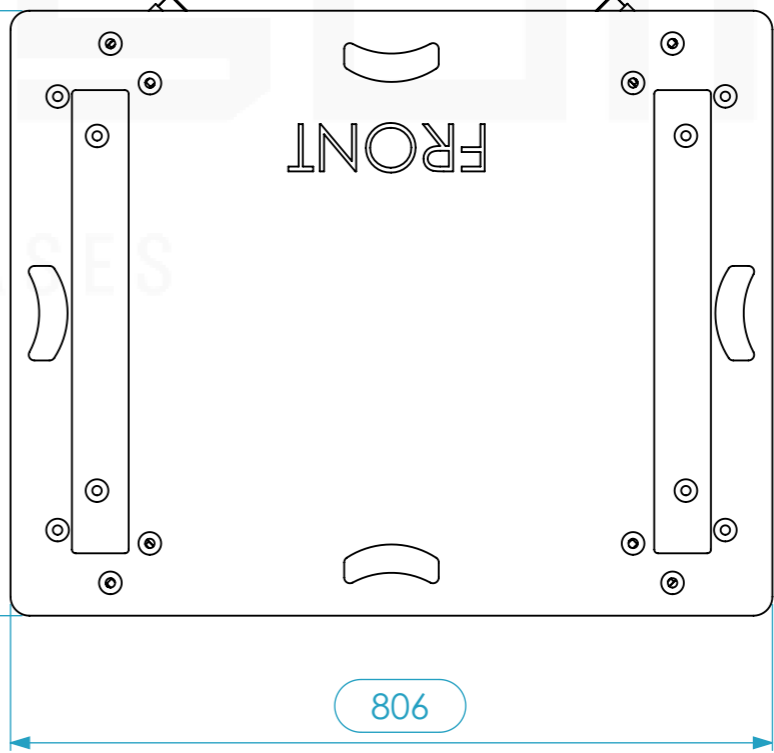

Equipment		
XH18		
Width	Depth	Height
796	630	610
Dimensions		
Width	Depth	Height
806	640	142
Weight	Approx. 7.31 Kg	
Wall Thickness	15 mm	

NEXT XH18

This drawing must not be copied or disclosed without consent of the owner

Drawn by	Name	Date
CarlaSilva	CarlaSilva	16/04/2018
Reference	SKT.104	
Scale	units in mm	general tolerance
1:8	DO NOT SCALE	0.8mm
1st Angle projection		
SKATE NEXT XH18 RODAS		