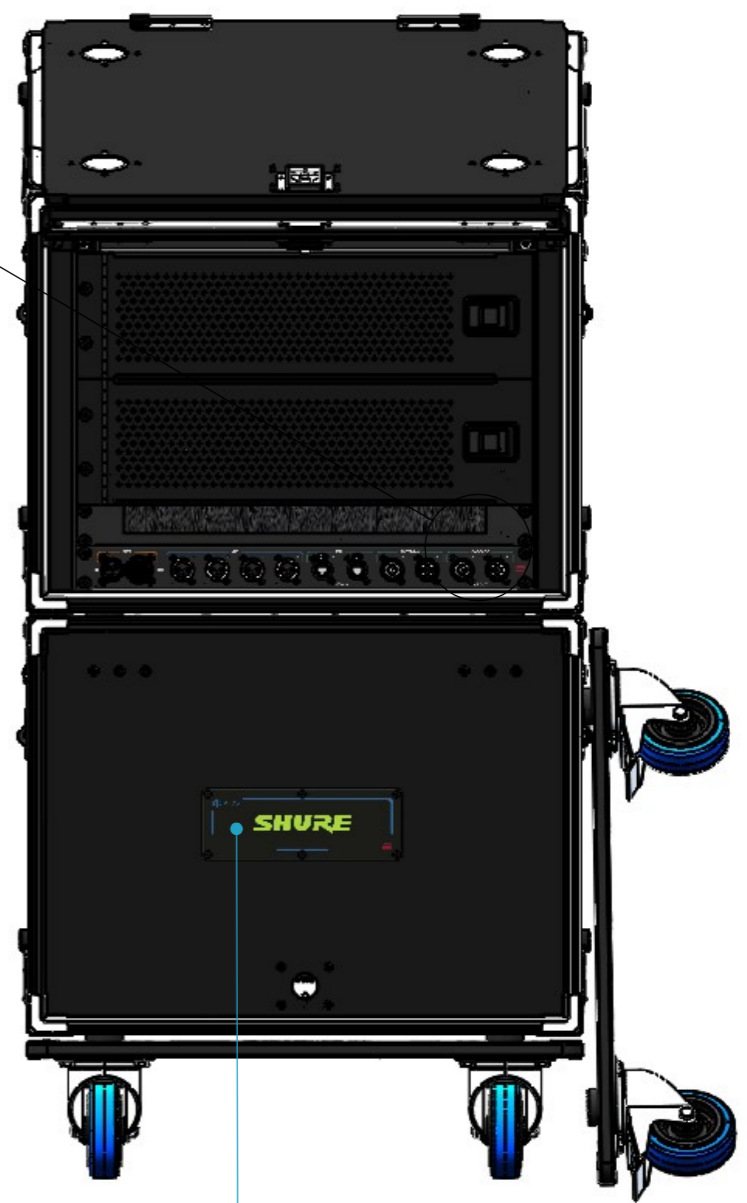

This drawing must not be copied or disclosed without consent of the owner

A3

Rack Rail Bag, for assorted material (*)

(*) XBRCS.06060## Trunk for assorted material

Available in different heights

Side sliding easy maintenance dust filter

UV imprints features included

Chromatic ID system
ID plate panel with UV features included;
Your Logo,
Activity Sector ID,
Devices Brand and Series.

SKTRCS.60
Skate for RCS
Compact Sliding rack

SISAW3
(Multiple combinations possible)