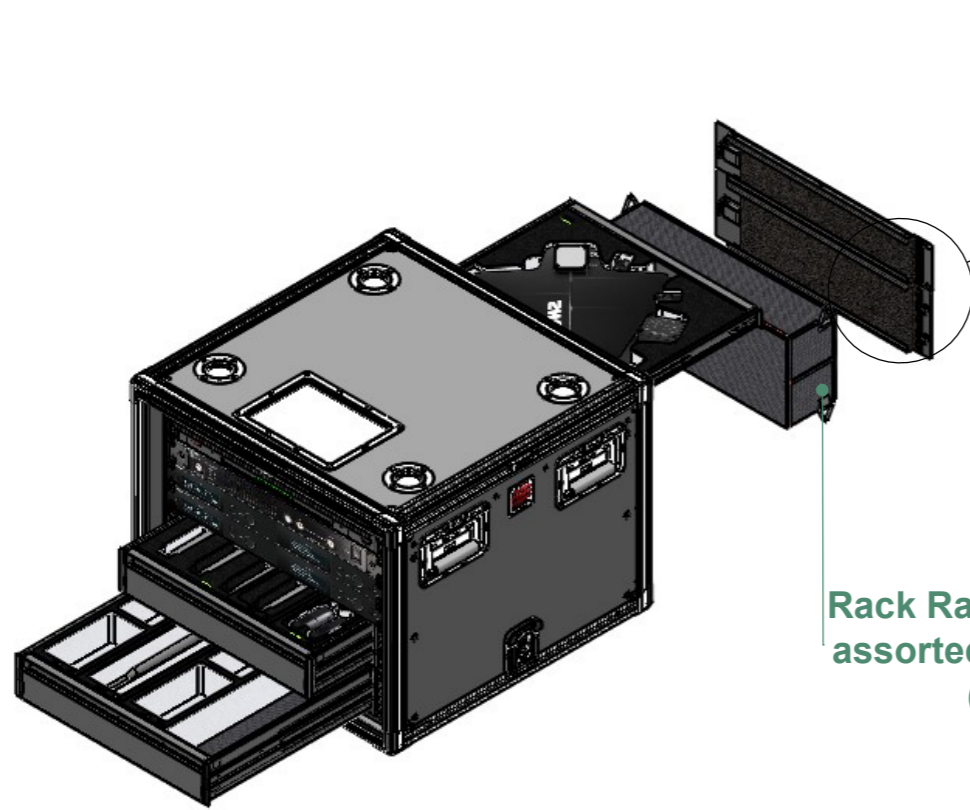

19" 1U, rack panel with open top brush strip Black powder coated

Customizable panel with UV imprints

Dimmer control

RKL.103 19" 1U, LED Rack Panel

19"x14" 2U, Aluminum Rack Drawer Black Powder Coated.

19"x14" 1U, Aluminum Rack Drawer Black Powder Coated.

CST MIC 4 Pwr True1, XLR, RJ45, BNC (Fully assembled).

Name	Date
alvaro.santos	22/10/2024
Reference	SISAW3.SLXD.4C8U
Scale	1:6
units in mm	general tolerance 0.8mm
DO NOT SCALE	
SIS Audio Wireless, Shure Mic SLXD 4CH Charger SBC + UA874	

This drawing must not be copied or disclosed without consent of the owner

A3

Rack Rail Bag, for assorted material (*)

(*) XBRCS.06060## Trunk for assorted material

Available in different heights

Side sliding easy maintenance dust filter

UV imprints features included

Chromatic ID system
ID plate panel with UV features included;
Your Logo,
Activity Sector ID,
Devices Brand and Series.

SKTRCS.60
Skate for RCS
Compact Sliding rack

SISAW3
(Multiple combinations possible)