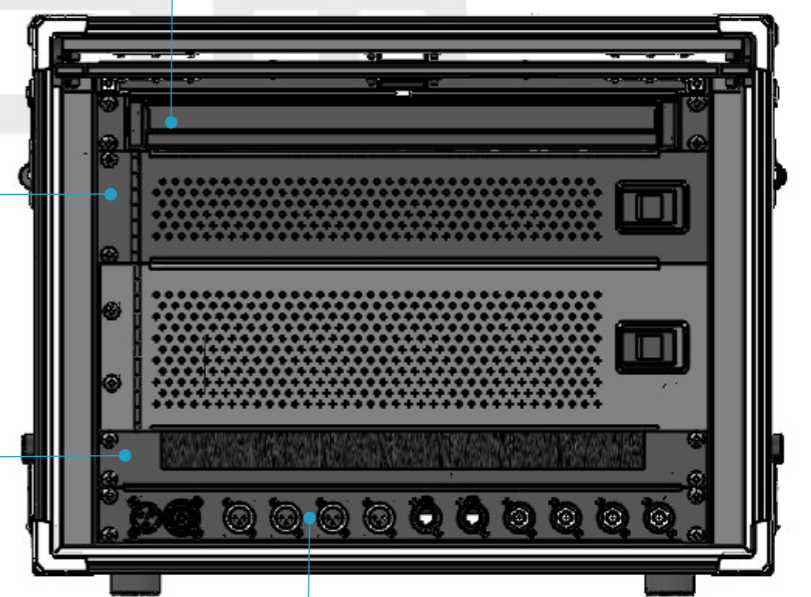

Dimensions

Width	Depth	Height
600	600	480
FC Weight	Approx. 33.60 Kg	
SISAW3.SLXD.4C8U_SBC_UA874	8U	

(4x) AD2 Handheld Transmitter (*)

RCS.0860 Rack Compact Sliding, 8U 610-ARR

(2x) Directional Antenna (*)

(4x) AD1S Bodypack Transmitter (*)

(1x) SBC series Charger Assembling space (*)

(*) Devices not included
(*) Related optional items, not included

Modular Foams multiple combinations possible (Combinations change according with need)

Equipments units for;
* Wireless receiver
* Splitter
* Charger
* Extra Drawer (Rack units change according with the need) (*)

Protective Filter Dust

Rack Rail Bag for assorted material (*)

(2x) 19" Hinged Rack Panel, Vented. Black Powder Coated. (units change according with the need)

19" 1U, rack panel with open top brush strip Black powder coated

Customizable panel with UV imprints

Dimmer control

RKL.103 19" 1U, LED Rack Panel

19"x14" 2U, Aluminum Rack Drawer Black Powder Coated.

19"x14" 1U, Aluminum Rack Drawer Black Powder Coated.

CST MIC 4 Pwr True1, XLR, RJ45, BNC (Fully assembled).

Name	Date
alvaro.santos	22/10/2024
Reference	SISAW3.SLXD.4C8U
Scale	1:6
units in mm	general tolerance 0.8mm
DO NOT SCALE	
SIS Audio Wireless, Shure Mic SLXD 4CH Charger SBC + UA874	

This drawing must not be copied or disclosed without consent of the owner

A3