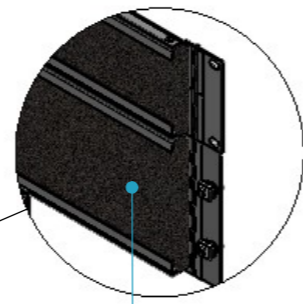

This drawing must not be copied or disclosed without consent of the owner

A3

Rack Rail Bag, for assorted material (*)

(*) XBRCS.06060## Trunk for assorted material

Available in different heights

Side sliding easy maintenance dust filter

UV imprints features included

Chromatic ID system
ID plate panel with UV features included;
Your Logo,
Activity Sector ID,
Devices Brand and Series.

SKTRCS.60
Skate for RCS
Compact Sliding rack

SISAW3
(Multiple combinations possible)