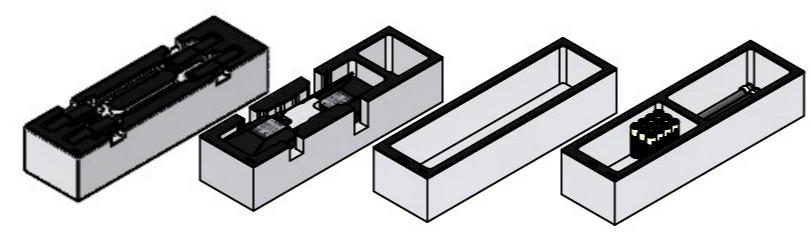

Dimensions		
Width	Depth	Height
600	600	480
Weight	Approx. 29.94 Kg	
SISAW3.EWDX.8C8U_ADP (8x Pockets, 8 Headsets)		8U

(*) Devices not included

(*) Related optional items, not included

A3	This drawing must not be copied or disclosed without consent of the owner	1st Angle projection	Scale 1:10	units in mm DO NOT SCALE	general tolerance 0.8mm
		Reference SISAW3.EWDX.8C8U_ADP		SIS Audio Wireless, Sennheiser EWDX 8CH (8x BP, 8x Hdst)	