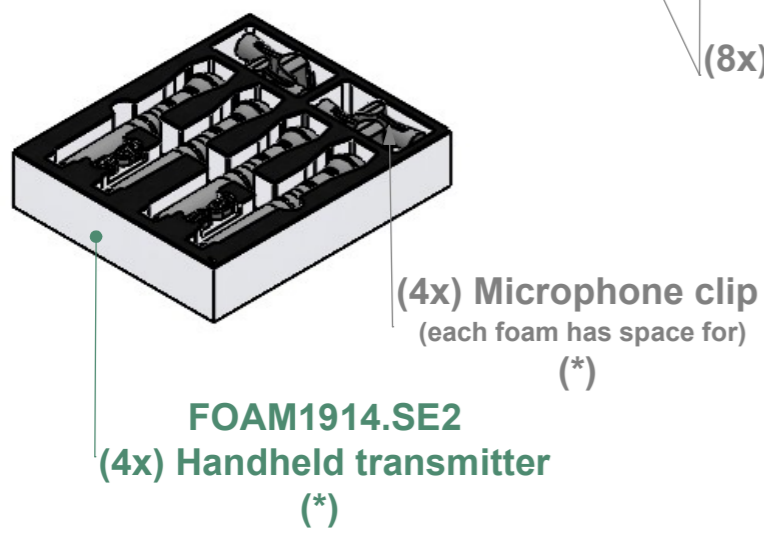

Dimensions		
Width	Depth	Height
600	600	480
Weight	Approx. 29.94 Kg	
SISAW3.EWDX.8C8U_ADP (8x Pockets, 8 Headsets)		8U

(*) Devices not included

(*) Related optional items, not included

A3	This drawing must not be copied or disclosed without consent of the owner	1st Angle projection	Scale 1:10	units in mm DO NOT SCALE	general tolerance 0.8mm
		Reference SISAW3.EWDX.8C8U_ADP		SIS Audio Wireless, Sennheiser EWDX 8CH (8x BP, 8x Hdst)	