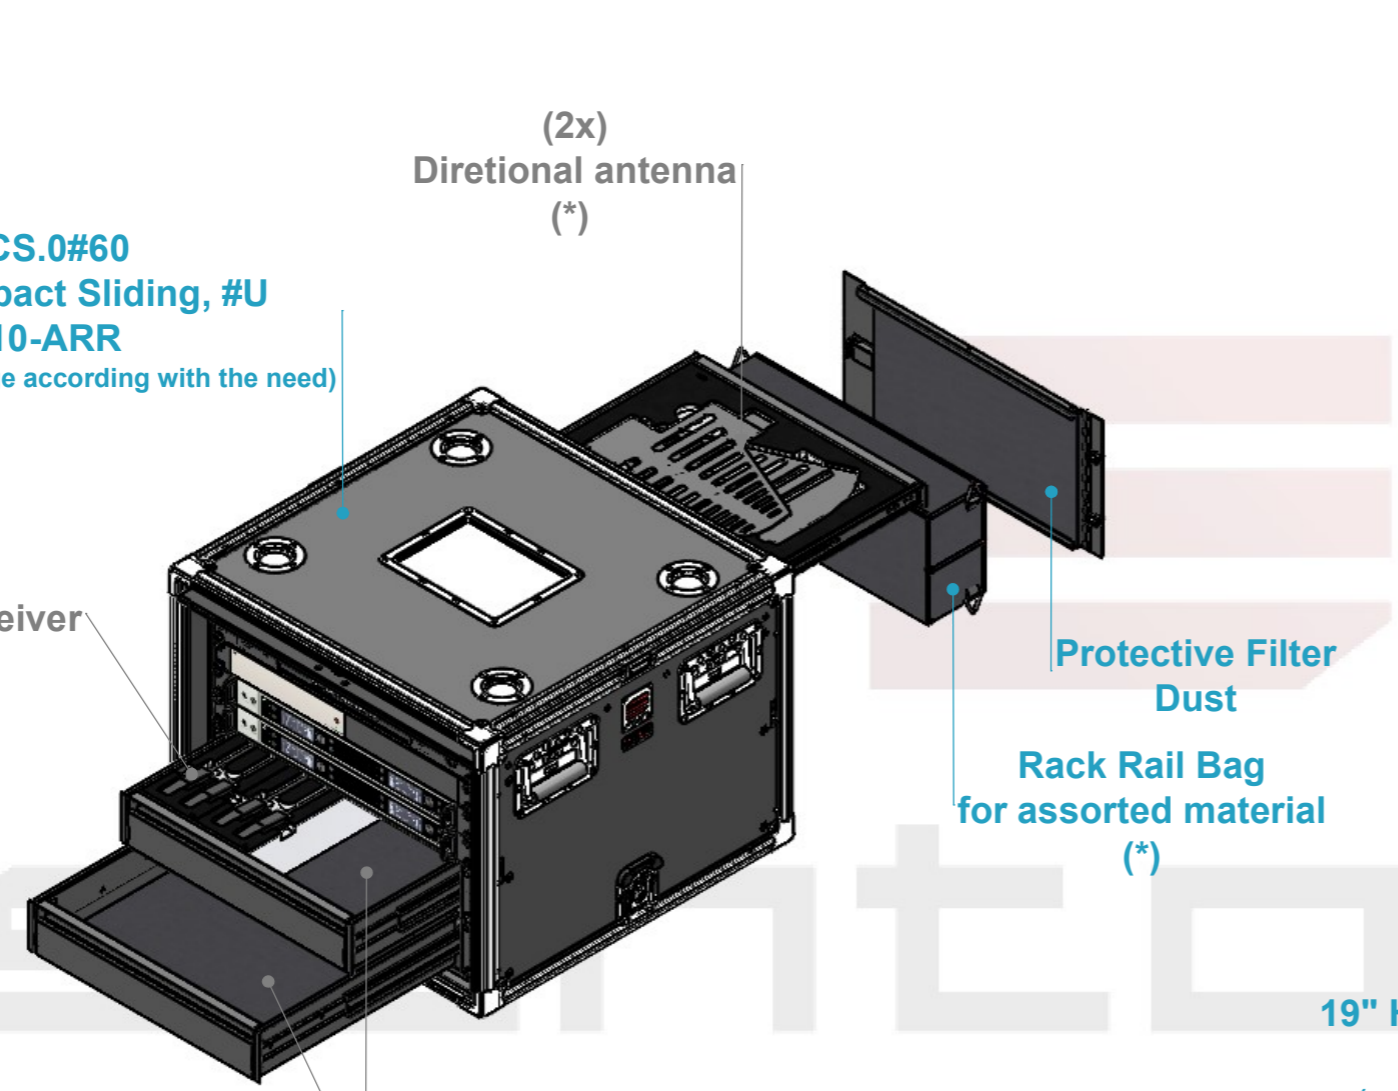

Dimensions		
Width	Depth	Height
600	600	480
Weight	Approx. 29.94 Kg	
SISAW3.EWDX.8C8U_ADP (8x Pockets, 8 Headsets)		8U

(*) Devices not included

(*) Related optional items, not included

A3	This drawing must not be copied or disclosed without consent of the owner	1st Angle projection	Scale 1:10	units in mm DO NOT SCALE	general tolerance 0.8mm
		Reference SISAW3.EWDX.8C8U_ADP		SIS Audio Wireless, Sennheiser EWDX 8CH (8x BP, 8x Hdst)	