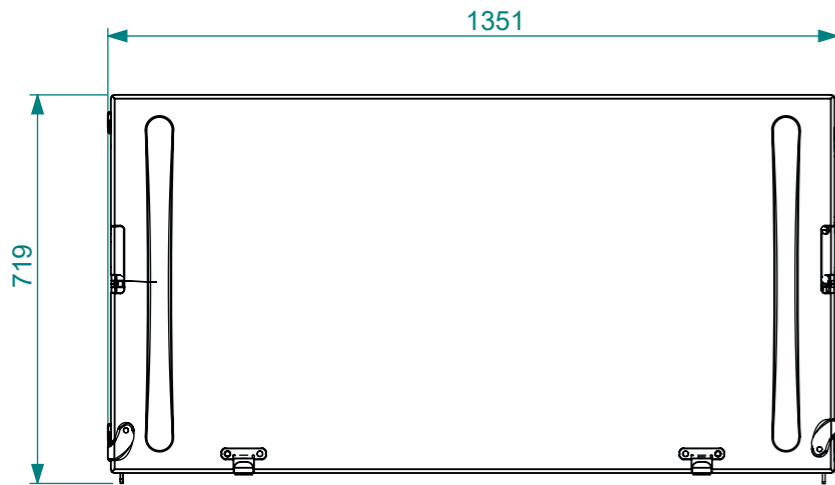

COLUMN DIMENSIONS - L'ACOUSTICS KS28

A3 This drawing must not be copied or disclosed without consent of the owner

Drawn by	Name	Date
CarlaSilva	CarlaSilva	11/03/2019
Reference	SC10.129	
Scale	units in mm	general tolerance
1:10	DO NOT SCALE	0.8mm
CAPA NYLON, L'ACOUSTICS SUB KS28		