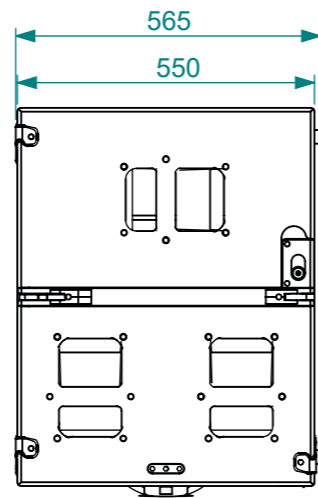

COLUMN DIMENSIONS - L'ACOUSTICS KS28

A3 This drawing must not be copied or disclosed without consent of the owner

Drawn by	Name	Date
CarlaSilva	CarlaSilva	11/03/2019
Reference	SC10.129	
Scale	units in mm	general tolerance
1:10	DO NOT SCALE	0.8mm
CAPA NYLON, L'ACOUSTICS SUB KS28		