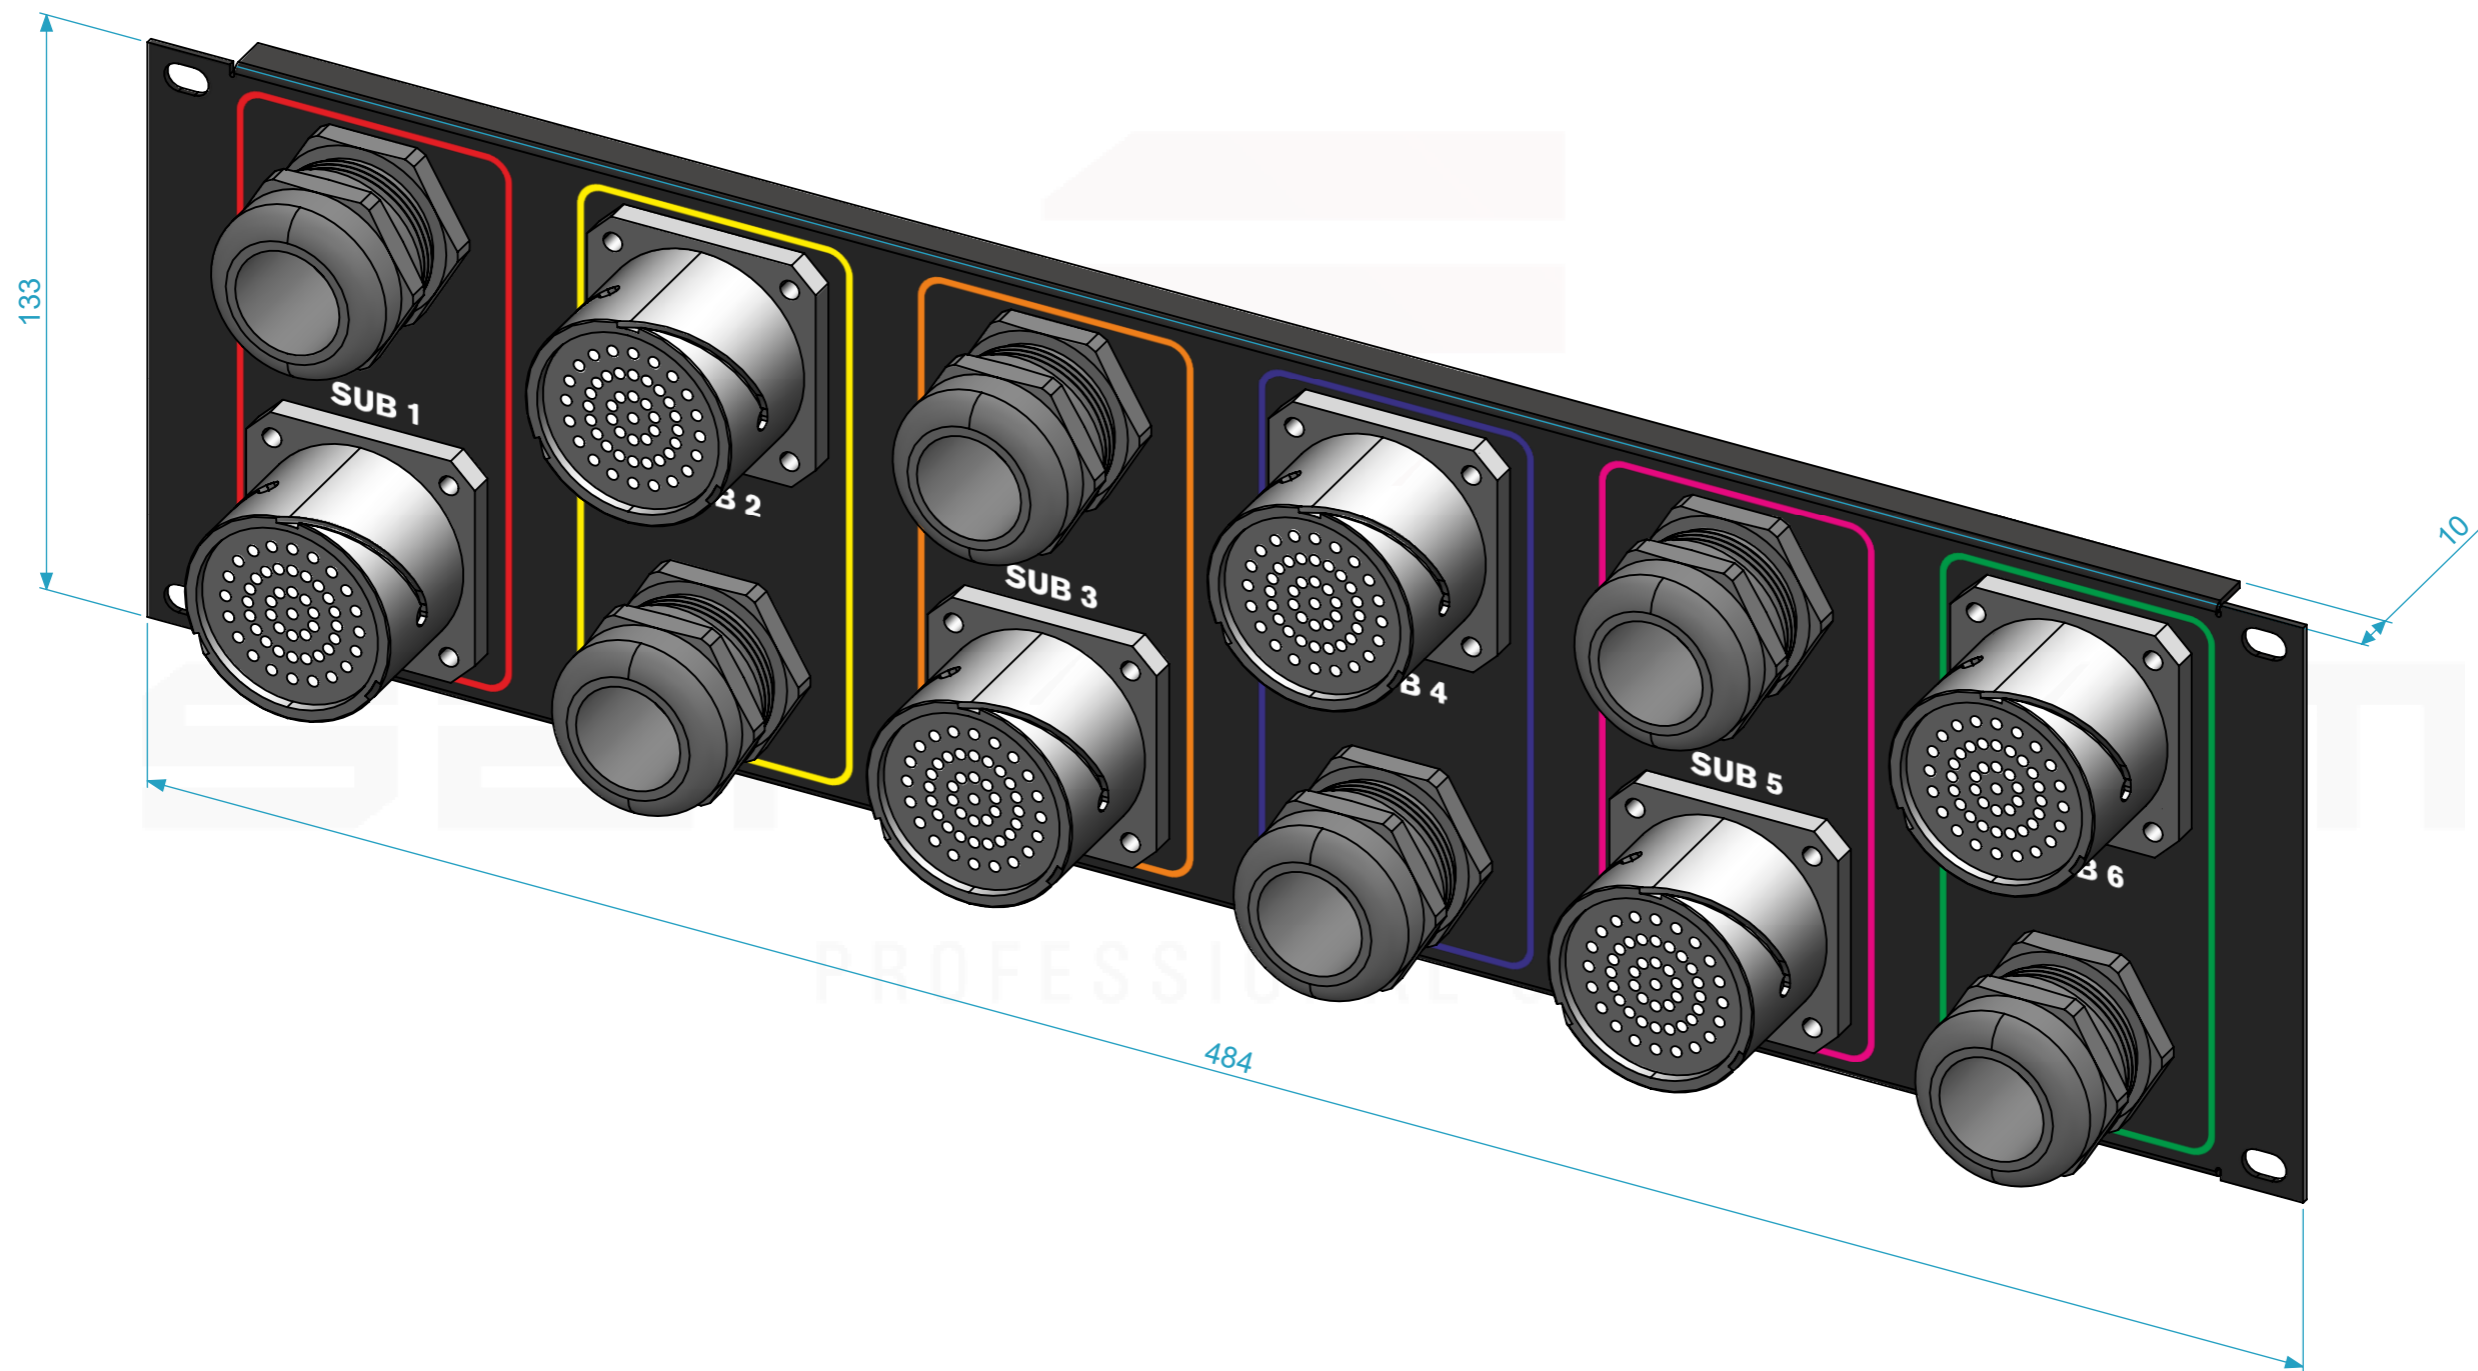

Dimensions

Width	Depth	Height
484	133	10
Weight	Approx. 1.23 Kg	

Lista de Componentes

Item nº	Quant.	Descrição	Ref.
1	1	KIT Rack StageBox 3U, Patch 6x LK37	SBX.LK37.01
2	6	FICHA LK37	LK37FPD
3	6	BUCIM IP68 PG21 PRETO	EC.BPG21

General External Dimensions	
W	Width
D	Depth
H	Height

Drawn by	Name	Date
CarlaSilva	CarlaSilva	08/10/2020
Reference	SBX.LK37	
Scale	units in mm	general tolerance
1:1.5	DO NOT SCALE	0.8mm
1st Angle projection	KIT Rack StageBox 3U, Patch 6x LK37	