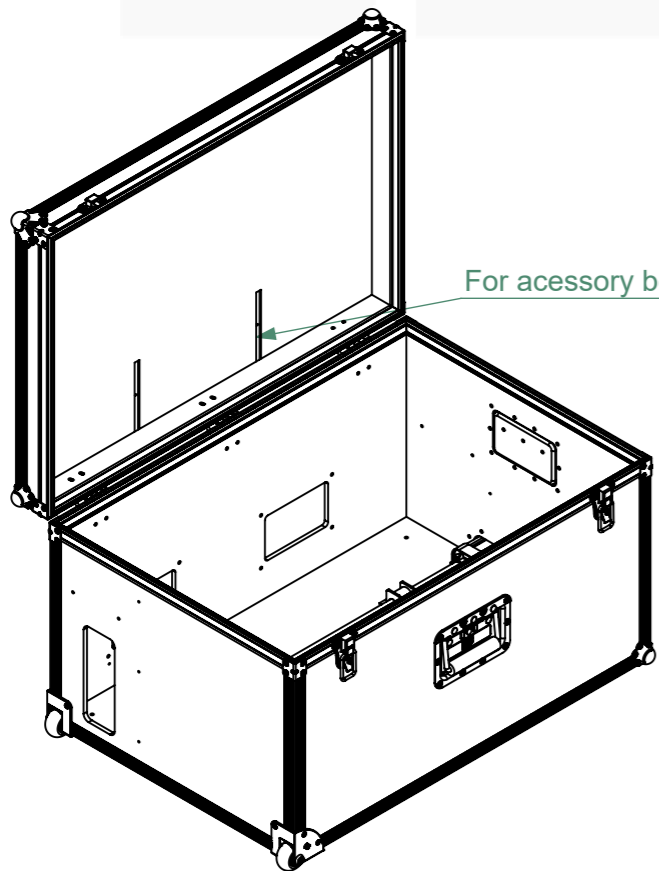

Interior dimensions

Width	Depth	Height
713	483	406
Weight	Approx. 12 Kg	
Wall Thickness	7mm	

General External Dimensions	
W	Width
D	Depth
H	Height
Usable Inner Dimensions	
Wi	Inside Width
Di	Inside Depth
Hi	Inside Height
Wood Inner Dimensions	
WWi	Wood Inside Width
WDi	Wood Inside Depth
WHi	Wood Inside Height

Drawn by	Name	Date
CatarinaDuque	CatarinaDuque	16-11-2018
Reference	S1AAR.0755244P1	
Scale	units in mm	general tolerance
1:1	DO NOT SCALE	0.8mm
FC S1AAR		
700X460X300, C/ RASGOS E FURAÇÃO P/ TABLETS		