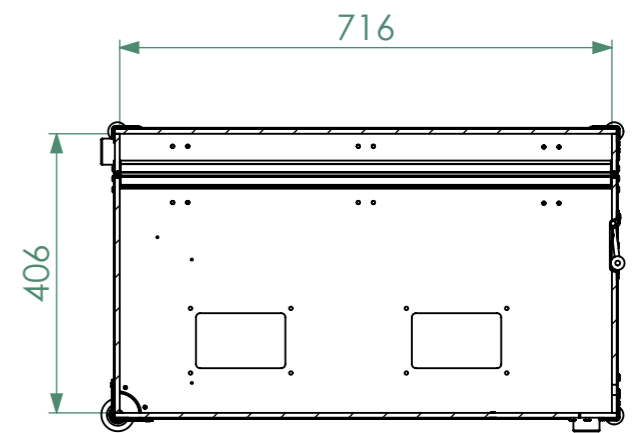

Interior dimensions

Width	Depth	Height
713	483	406
Weight	Approx. 12 Kg	
Wall Thickness	7mm	

General External Dimensions	
W	Width
D	Depth
H	Height
Usable Inner Dimensions	
Wi	Inside Width
Di	Inside Depth
Hi	Inside Height
Wood Inner Dimensions	
WWi	Wood Inside Width
WDi	Wood Inside Depth
WHi	Wood Inside Height

Drawn by	Name	Date
CatarinaDuque	CatarinaDuque	16-11-2018
Reference	S1AAR.0755244P1	
Scale	units in mm	general tolerance
1:1	DO NOT SCALE	0.8mm
FC S1AAR		
700X460X300, C/ RASGOS E FURAÇÃO P/ TABLETS		