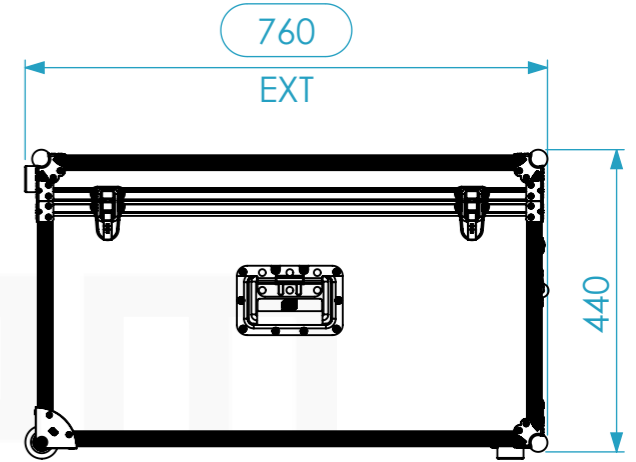

Interior dimensions

Width	Depth	Height
713	483	406
Weight	Approx. 12 Kg	
Wall Thickness	7mm	

General External Dimensions	
W	Width
D	Depth
H	Height
Usable Inner Dimensions	
Wi	Inside Width
Di	Inside Depth
Hi	Inside Height
Wood Inner Dimensions	
WWi	Wood Inside Width
WDi	Wood Inside Depth
WHi	Wood Inside Height

Drawn by	Name	Date
CatarinaDuque	CatarinaDuque	16-11-2018
Reference	S1AAR.0755244P1	
Scale	units in mm	general tolerance
1:1	DO NOT SCALE	0.8mm
FC S1AAR		
700X460X300, C/ RASGOS E FURAÇÃO P/ TABLETS		