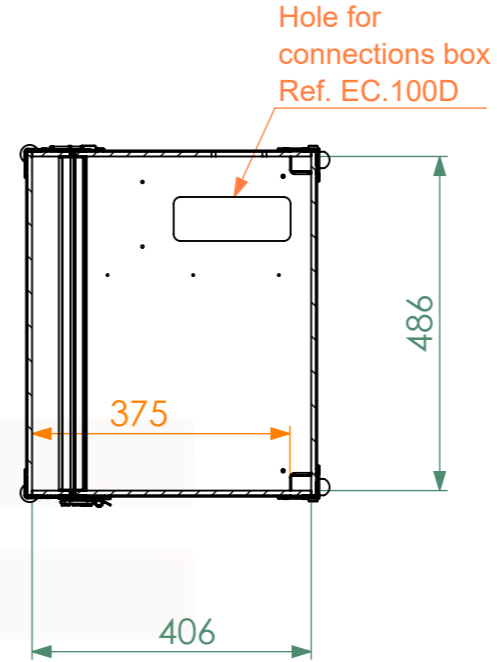

Interior dimensions

Width	Depth	Height
713	483	406
Weight	Approx. 12 Kg	
Wall Thickness	7mm	

General External Dimensions	
W	Width
D	Depth
H	Height
Usable Inner Dimensions	
Wi	Inside Width
Di	Inside Depth
Hi	Inside Height
Wood Inner Dimensions	
WWi	Wood Inside Width
WDi	Wood Inside Depth
WHi	Wood Inside Height

Drawn by	Name	Date
CatarinaDuque	CatarinaDuque	16-11-2018
Reference	S1AAR.0755244P1	
Scale	units in mm	general tolerance
1:1	DO NOT SCALE	0.8mm
FC S1AAR		
700X460X300, C/ RASGOS E FURAÇÃO P/ TABLETS		