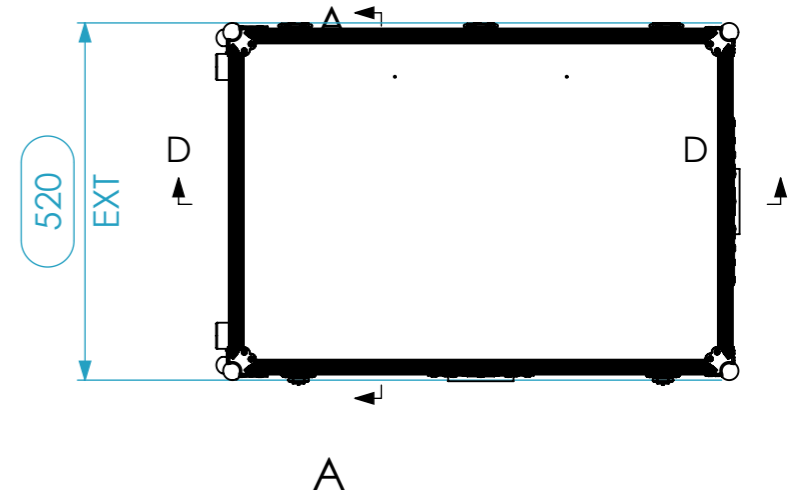

Interior dimensions

Width	Depth	Height
713	483	406
Weight	Approx. 12 Kg	
Wall Thickness	7mm	

General External Dimensions	
W	Width
D	Depth
H	Height
Usable Inner Dimensions	
Wi	Inside Width
Di	Inside Depth
Hi	Inside Height
Wood Inner Dimensions	
WWi	Wood Inside Width
WDi	Wood Inside Depth
WHi	Wood Inside Height

Drawn by	Name	Date
CatarinaDuque	CatarinaDuque	16-11-2018
Reference	S1AAR.0755244P1	
Scale	units in mm	general tolerance
1:1	DO NOT SCALE	0.8mm
FC S1AAR		
700X460X300, C/ RASGOS E FURAÇÃO P/ TABLETS		