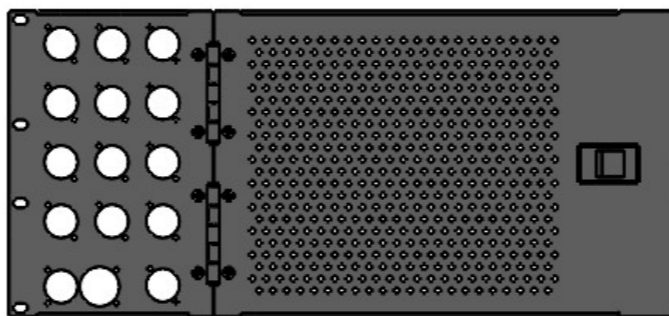

Dimensions

Width	Depth	Height
483	20.4	178
Weight	Approx. 0.53 Kg	

(10x) D-Size for the appliance of pannel cable connectors

(1x) For the appliance inlet-outlet combination, 1/4" flat tab terminals, powerCONTRUE1 TOP with breaking capacity (CBC).

RCS.0#60
Rack Compact Sliding, #U
510-ARR
(*)

Plastic slide lock

RKL.104
19" 1/2 U, LED Rack Panel
(*)

Free access to compact spaces

(easy, secure and versatile use)

(*) Related optional items, not included

General External Dimensions	
W	Width
D	Depth
H	Height

Name	Date
alvaro.santos	22/05/2026
Reference	RKPD.TR1D13.5U
Scale	1:4.5
units in mm	DO NOT SCALE
general tolerance	0.8mm
Porta ventilada com furação D-Size 5U. (1x Tru1, 13x D-Size)	