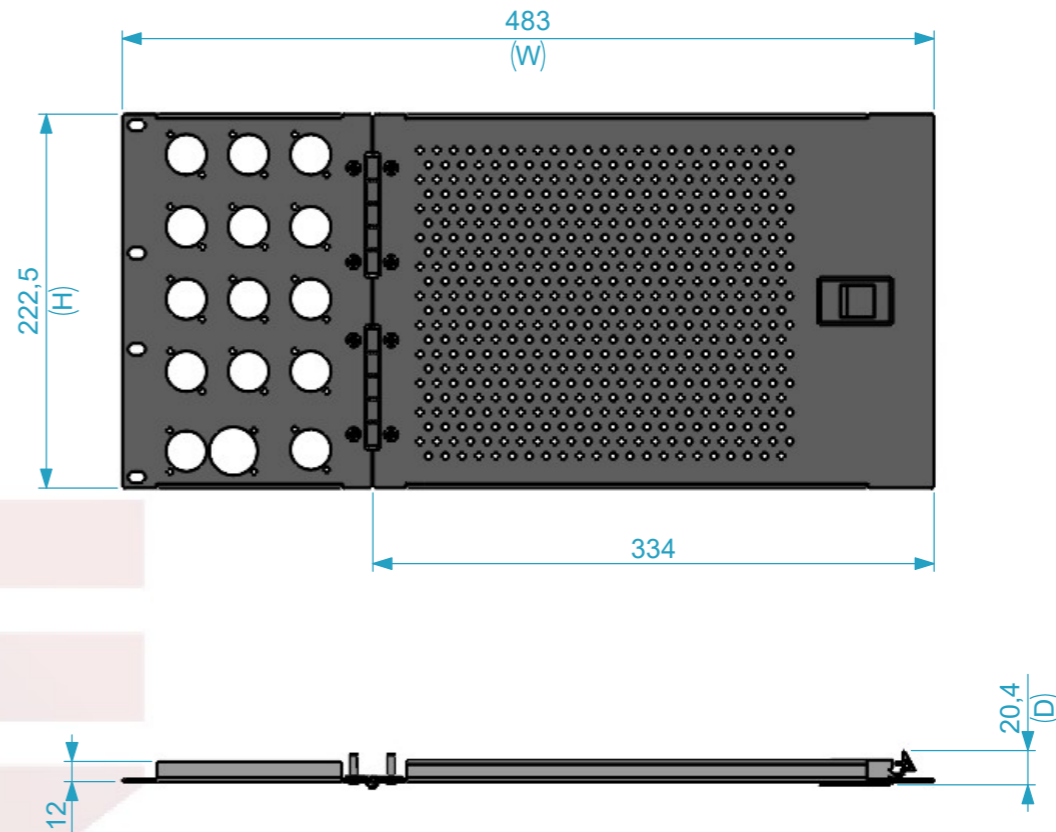

Dimensions

Width	Depth	Height
483	20.4	178
Weight	Approx. 0.53 Kg	

(10x) D-Size for the appliance of pannel cable connectors

(1x) For the appliance inlet-outlet combination, 1/4" flat tab terminals, powerCONTRUE1 TOP with breaking capacity (CBC).

RCS.0#60
Rack Compact Sliding, #U
510-ARR
(*)

Plastic slide lock

RKL.104
19" 1/2 U, LED Rack Panel
(*)

Free access to compact spaces

(easy, secure and versatile use)

(*) Related optional items, not included

General External Dimensions	
W	Width
D	Depth
H	Height

Name	Date
alvaro.santos	22/05/2026
Reference	RKPD.TR1D13.5U
Scale	1:4.5
units in mm	DO NOT SCALE
general tolerance	0.8mm
Porta ventilada com furação D-Size 5U. (1x Tru1, 13x D-Size)	