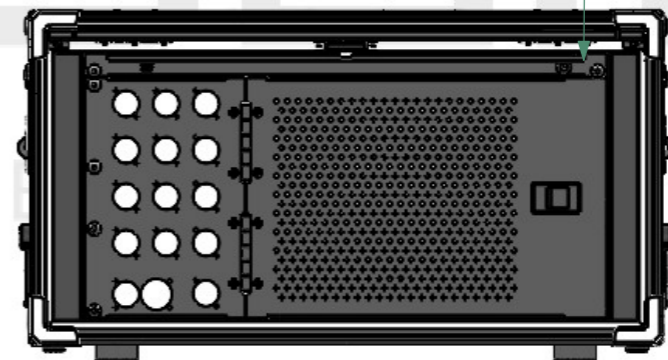

Dimensions

Width	Depth	Height
483	20.4	178
Weight	Approx. 0.53 Kg	

(10x) D-Size for the appliance of pannel cable connectors

(1x) For the appliance inlet-outlet combination, 1/4" flat tab terminals, powerCONTRUE1 TOP with breaking capacity (CBC).

RCS.0#60
Rack Compact Sliding, #U
510-ARR
(*)

Plastic slide lock

RKL.104
19" 1/2 U, LED Rack Panel
(*)

Free access to compact spaces

(easy, secure and versatile use)

(*) Related optional items, not included

General External Dimensions	
W	Width
D	Depth
H	Height

Name	Date
alvaro.santos	22/05/2026
Reference	RKPD.TR1D13.5U
Scale	1:4.5
units in mm	DO NOT SCALE
general tolerance	0.8mm
Porta ventilada com furação D-Size 5U. (1x Tru1, 13x D-Size)	