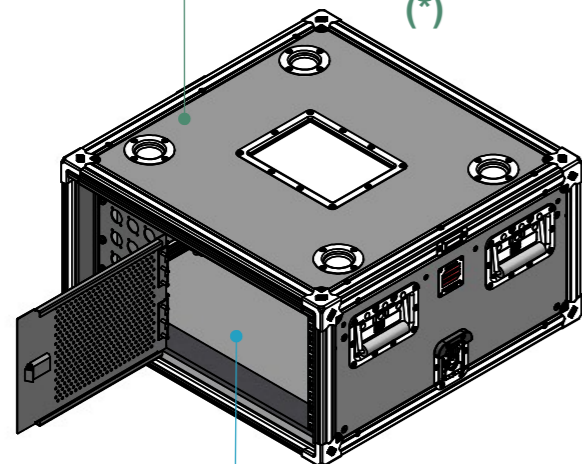

Dimensions

Width	Depth	Height
483	20.4	178
Weight	Approx. 0.53 Kg	

(10x) D-Size for the appliance of pannel cable connectors

(1x) For the appliance inlet-outlet combination, 1/4" flat tab terminals, powerCONTRUE1 TOP with breaking capacity (CBC).

RCS.0#60
Rack Compact Sliding, #U
510-ARR
(*)

Plastic slide lock

RKL.104
19" 1/2 U, LED Rack Panel
(*)

Free access to compact spaces

(easy, secure and versatile use)

(*) Related optional items, not included

General External Dimensions	
W	Width
D	Depth
H	Height

Name	Date
alvaro.santos	22/05/2026
Reference	RKPD.TR1D13.5U
Scale	1:4.5
units in mm	DO NOT SCALE
general tolerance	0.8mm
Porta ventilada com furação D-Size 5U. (1x Tru1, 13x D-Size)	