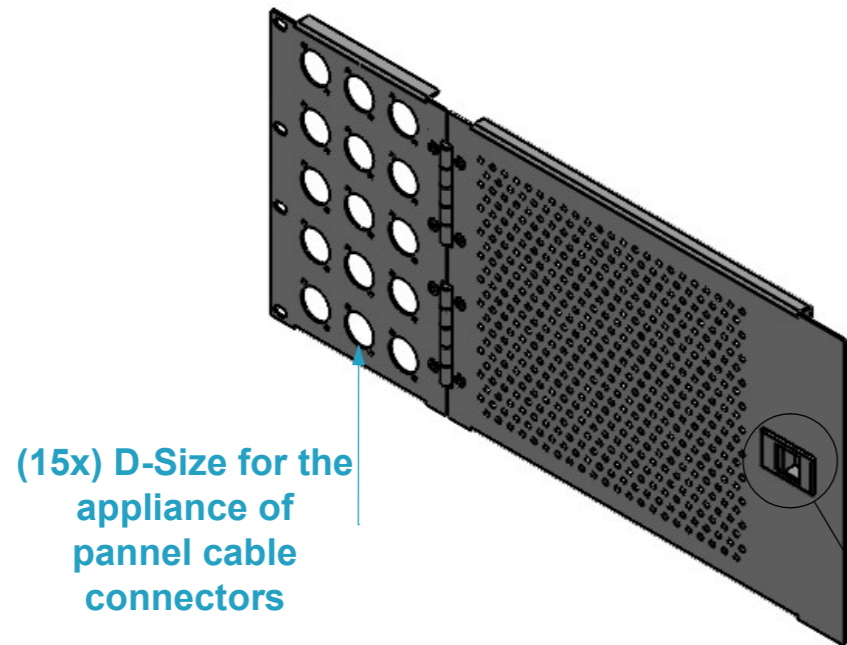

Dimensions

Width	Depth	Height
483	20.4	222.5
Weight	Approx. 0.53 Kg	

RCS.0#60
Rack Compact Sliding, #U
510-ARR
(*)

RKL.104
19" 1/2 U, LED Rack Panel
(*)

General External Dimensions	
W	Width
D	Depth
H	Height

(*) Related optional items, not included

This drawing must not be copied or disclosed without consent of the owner

Drawn by	Name	Date
alvaro.santos	alvaro.santos	22/05/2026
Reference	RKPD.D15.5U	
Scale	units in mm	general tolerance
1:4.5	DO NOT SCALE	0.8mm
Porta ventilada com furação D-Size 5U, (15x D-Size)		