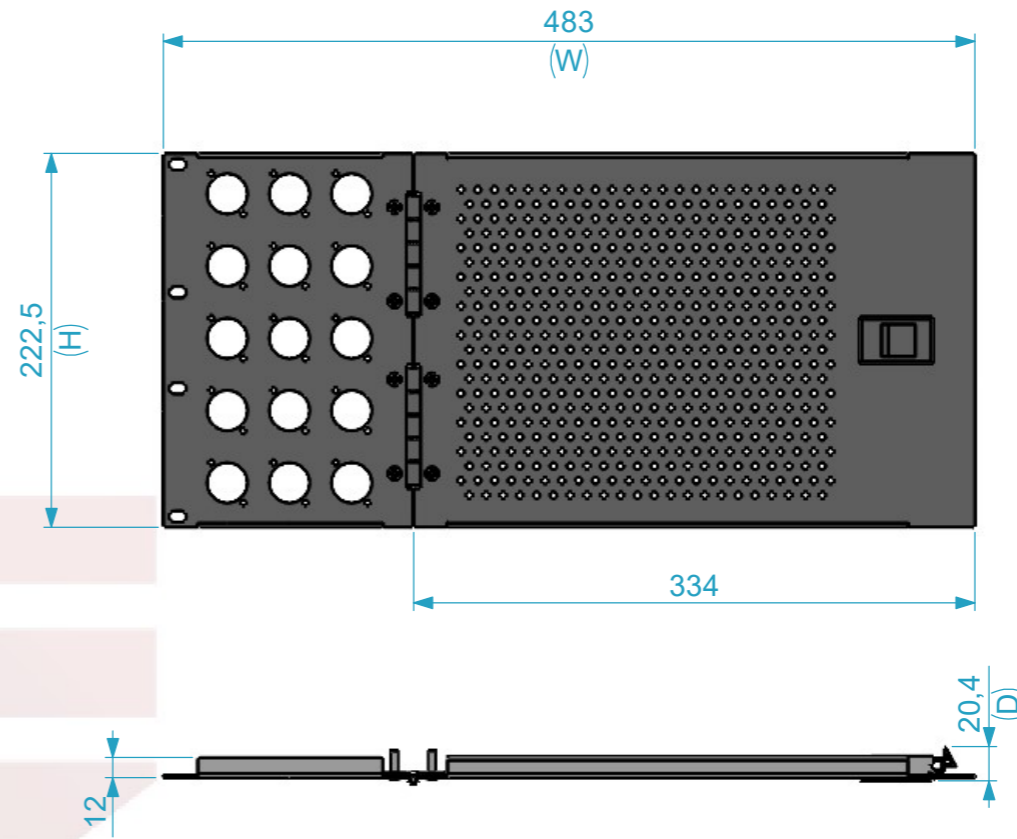

Dimensions

Width	Depth	Height
483	20.4	222.5
Weight	Approx. 0.53 Kg	

RCS.0#60
Rack Compact Sliding, #U
510-ARR
(*)

RKL.104
19" 1/2 U, LED Rack Panel
(*)

General External Dimensions	
W	Width
D	Depth
H	Height

(*) Related optional items, not included

This drawing must not be copied or disclosed without consent of the owner

Drawn by	Name	Date
alvaro.santos	alvaro.santos	22/05/2026
Reference	RKPD.D15.5U	
Scale	units in mm	general tolerance
1:4.5	DO NOT SCALE	0.8mm
Porta ventilada com furação D-Size 5U, (15x D-Size)		