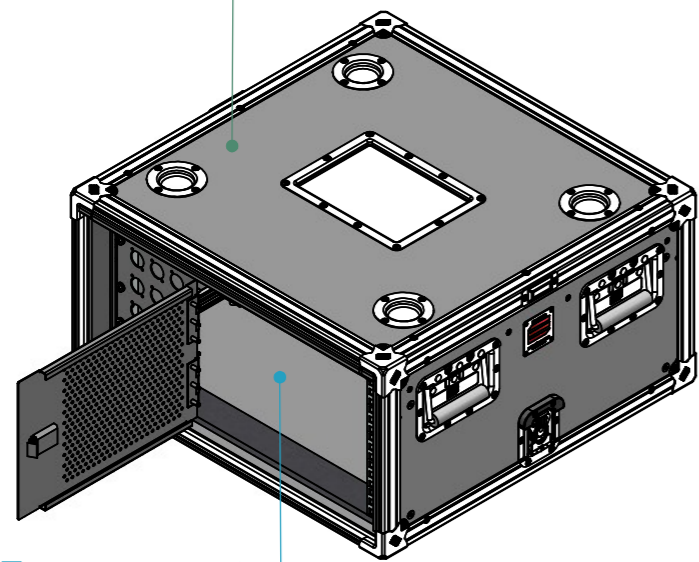

Dimensions

Width	Depth	Height
483	20.4	222.5
Weight	Approx. 0.53 Kg	

RCS.0#60
Rack Compact Sliding, #U
510-ARR
(*)

RKL.104
19" 1/2 U, LED Rack Panel
(*)

General External Dimensions	
W	Width
D	Depth
H	Height

(*) Related optional items, not included

This drawing must not be copied or disclosed without consent of the owner

Drawn by	Name	Date
alvaro.santos	alvaro.santos	22/05/2026
Reference	RKPD.D15.5U	
Scale	units in mm	general tolerance
1:4.5	DO NOT SCALE	0.8mm
Porta ventilada com furação D-Size 5U, (15x D-Size)		