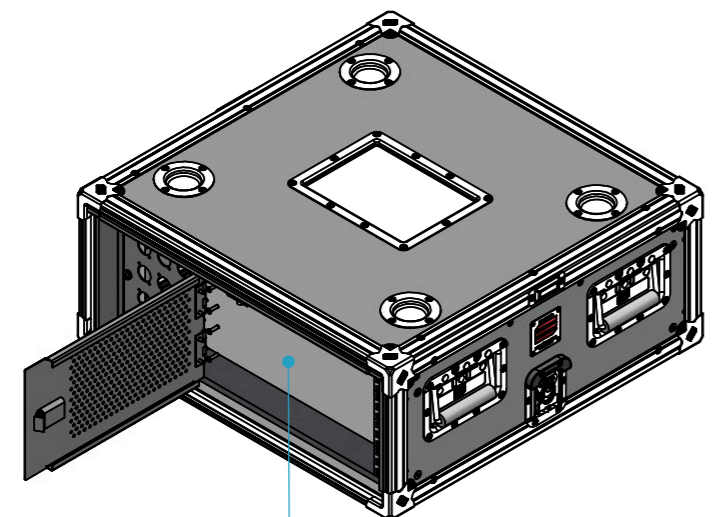

Dimensions

Width	Depth	Height
483	13	178
Weight	Approx. 0.41 Kg	

(9x) D-Size for the appliance of pannel cable connectors

Plastic slide lock

Easy access to inner side

(easy, secure and versatile use)

General External Dimensions	
W	Width
D	Depth
H	Height

Drawn by	Name	Date
alvaro.santos	alvaro.santos	22/05/2026
Reference	RKPD.D12.4U	
Scale	units in mm	general tolerance
1:4	DO NOT SCALE	0.8mm
Porta ventilada com furação D-Size 2U. (12x D-Size)		

This drawing must not be copied or disclosed without consent of the owner