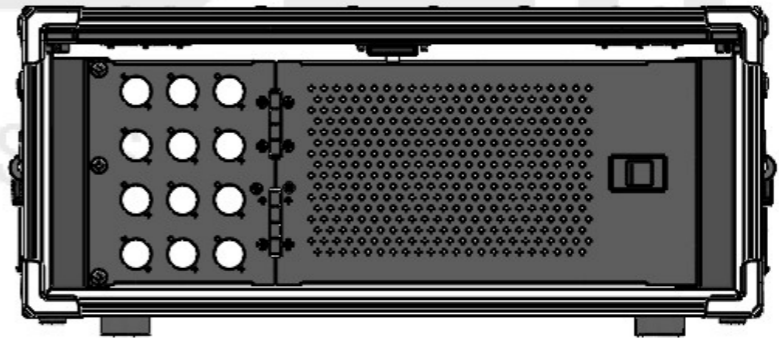

Dimensions

Width	Depth	Height
483	13	178
Weight	Approx. 0.41 Kg	

(9x) D-Size for the appliance of pannel cable connectors

Plastic slide lock

Easy access to inner side

(easy, secure and versatile use)

General External Dimensions	
W	Width
D	Depth
H	Height

Drawn by	Name	Date
alvaro.santos	alvaro.santos	22/05/2026
Reference	RKPD.D12.4U	
Scale	units in mm	general tolerance
1:4	DO NOT SCALE	0.8mm
Porta ventilada com furação D-Size 2U. (12x D-Size)		

This drawing must not be copied or disclosed without consent of the owner