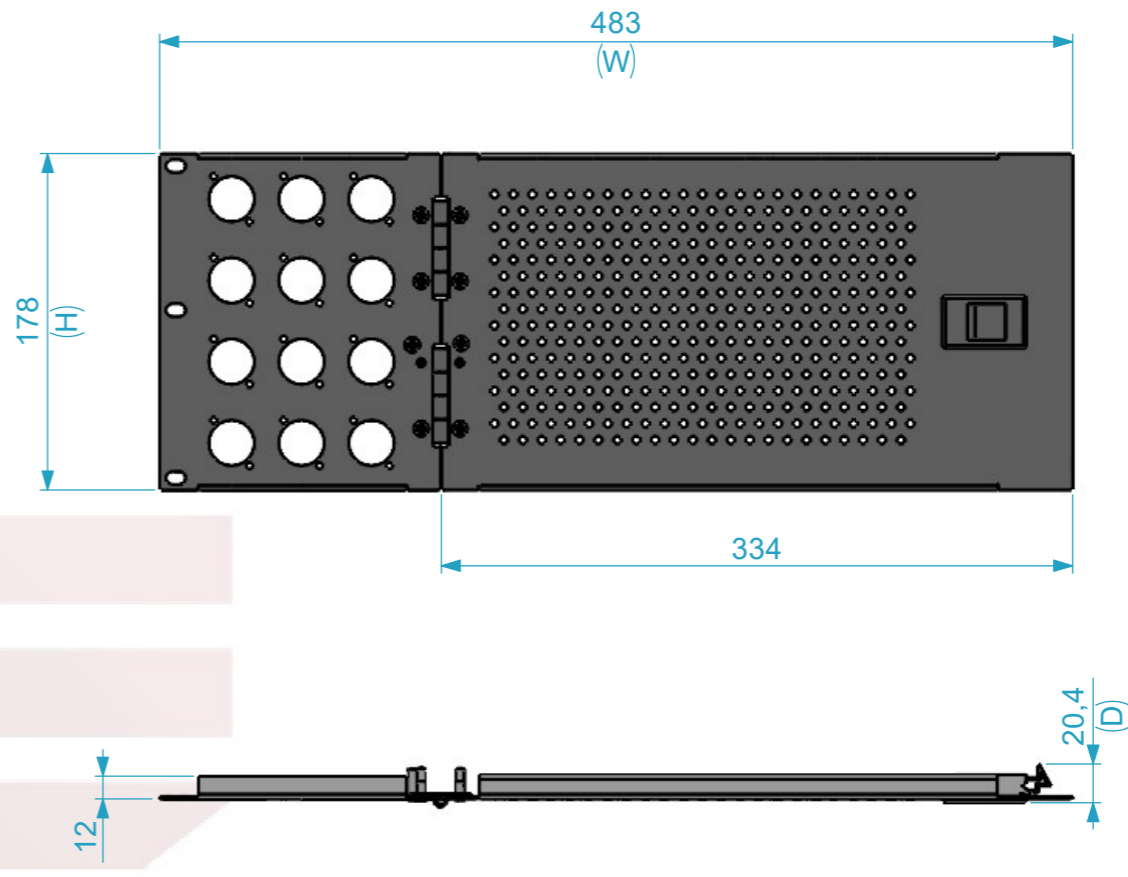

Dimensions

Width	Depth	Height
483	13	178
Weight	Approx. 0.41 Kg	

(9x) D-Size for the appliance of pannel cable connectors

Plastic slide lock

Easy access to inner side

(easy, secure and versatile use)

General External Dimensions	
W	Width
D	Depth
H	Height

Drawn by	Name	Date
alvaro.santos	alvaro.santos	22/05/2026
Reference	RKPD.D12.4U	
Scale	units in mm	general tolerance
1:4	DO NOT SCALE	0.8mm
Porta ventilada com furação D-Size 2U. (12x D-Size)		

This drawing must not be copied or disclosed without consent of the owner