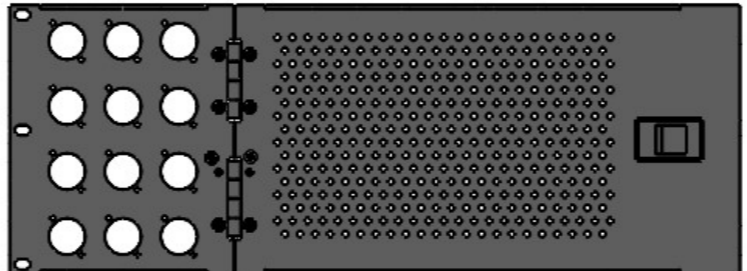

Dimensions

Width	Depth	Height
483	13	178
Weight	Approx. 0.41 Kg	

(9x) D-Size for the appliance of pannel cable connectors

Plastic slide lock

Easy access to inner side

(easy, secure and versatile use)

General External Dimensions	
W	Width
D	Depth
H	Height

Drawn by	Name	Date
alvaro.santos	alvaro.santos	22/05/2026
Reference	RKPD.D12.4U	
Scale	units in mm	general tolerance
1:4	DO NOT SCALE	0.8mm
Porta ventilada com furação D-Size 2U. (12x D-Size)		

This drawing must not be copied or disclosed without consent of the owner