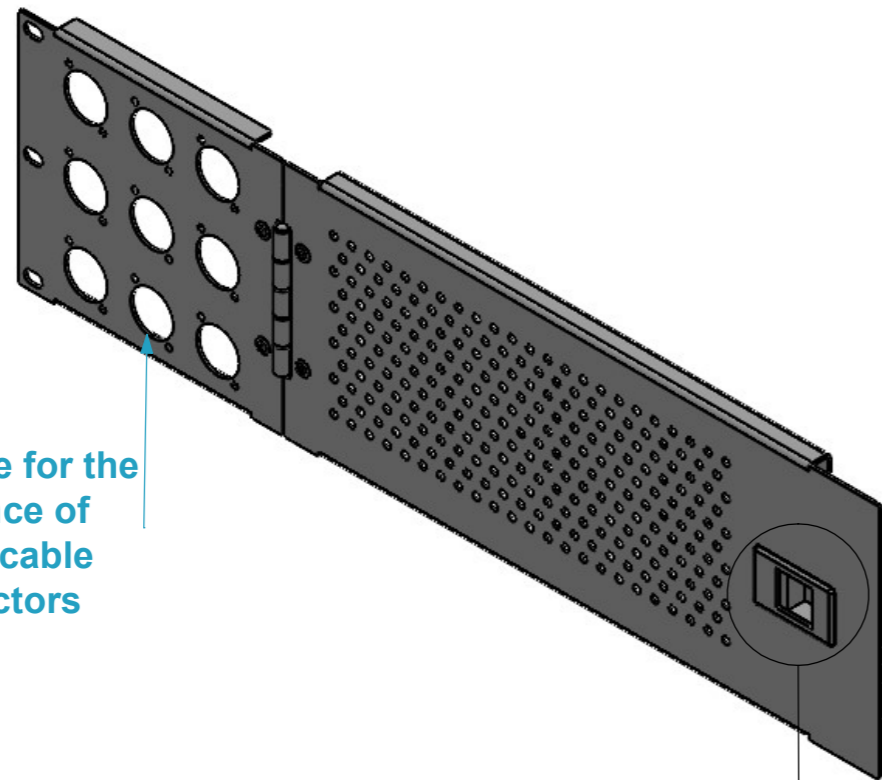

Dimensions

Width	Depth	Height
483	20.4	133
Weight	Approx. 0.20 Kg	

(9x) D-Size for the appliance of pannel cable connectors

Plastic slide lock

Easy access to inner side

(easy, secure and versatile use)

General External Dimensions	
W	Width
D	Depth
H	Height

Drawn by	Name	Date
alvaro.santos	alvaro.santos	21/05/2026
Reference	RKPD.D09.3U	
Scale	units in mm	general tolerance
1:3	DO NOT SCALE	0.8mm
Porta ventilada com furação D-Size 2U. (9x D-Size)		

This drawing must not be copied or disclosed without consent of the owner