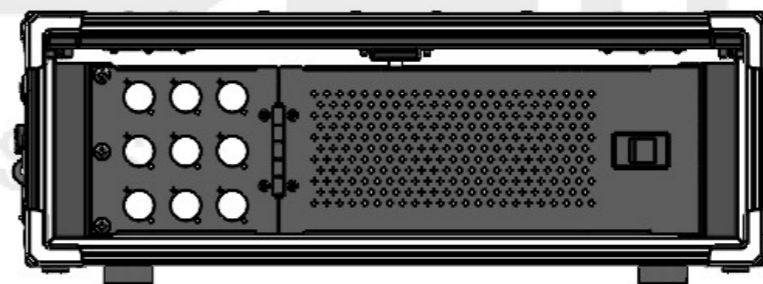

Dimensions

Width	Depth	Height
483	20.4	133
Weight	Approx. 0.20 Kg	

(9x) D-Size for the appliance of pannel cable connectors

Plastic slide lock

Easy access to inner side

(easy, secure and versatile use)

General External Dimensions	
W	Width
D	Depth
H	Height

Drawn by	Name	Date
alvaro.santos	alvaro.santos	21/05/2026
Reference	RKPD.D09.3U	
Scale	units in mm	general tolerance
1:3	DO NOT SCALE	0.8mm
Porta ventilada com furação D-Size 2U. (9x D-Size)		

This drawing must not be copied or disclosed without consent of the owner