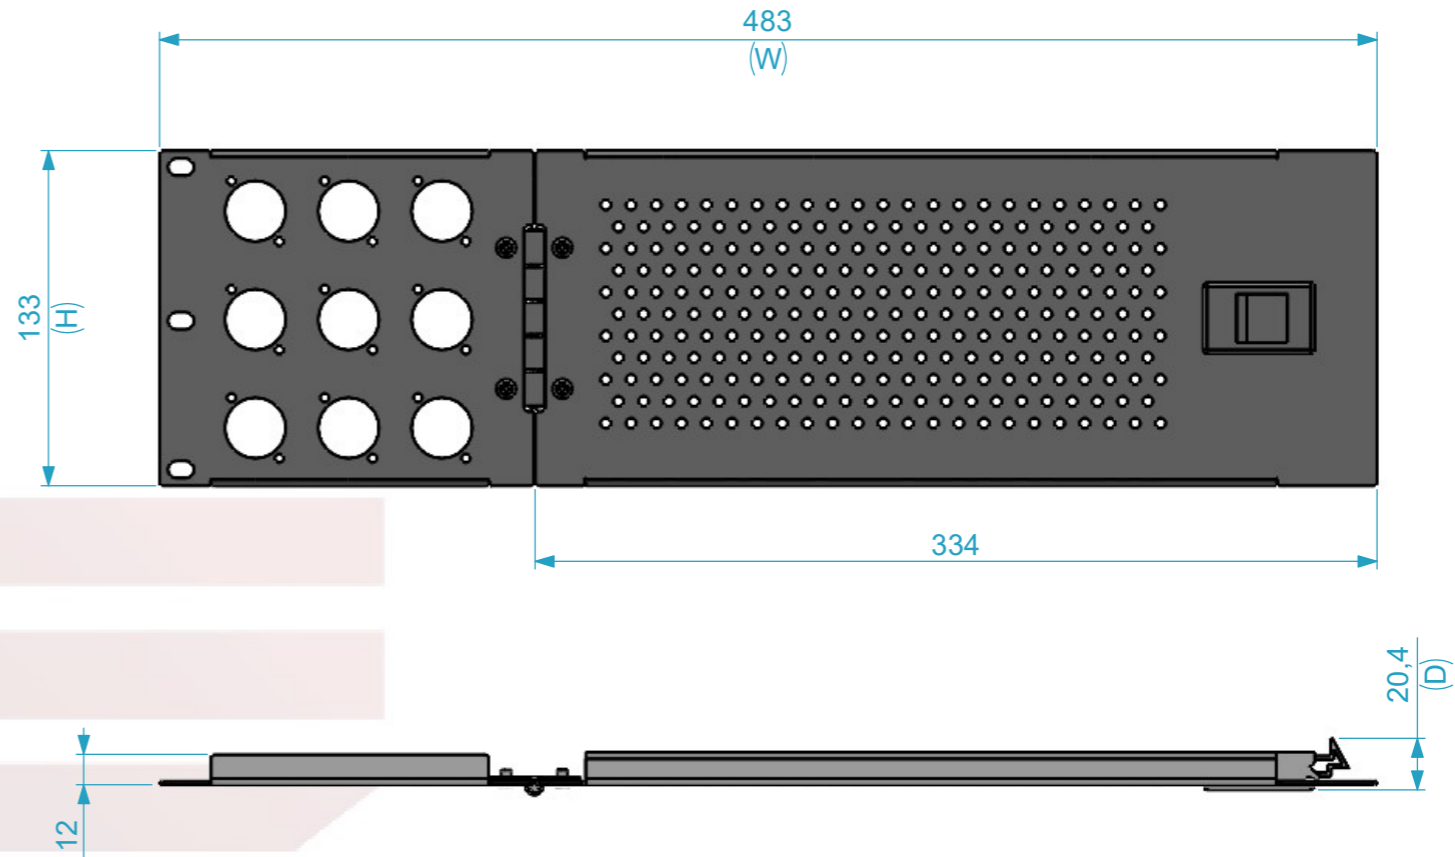

Dimensions

Width	Depth	Height
483	20.4	133
Weight	Approx. 0.20 Kg	

(9x) D-Size for the appliance of pannel cable connectors

Plastic slide lock

Easy access to inner side

(easy, secure and versatile use)

General External Dimensions	
W	Width
D	Depth
H	Height

Drawn by	Name	Date
alvaro.santos	alvaro.santos	21/05/2026
Reference	RKPD.D09.3U	
Scale	units in mm	general tolerance
1:3	DO NOT SCALE	0.8mm
Porta ventilada com furação D-Size 2U. (9x D-Size)		

This drawing must not be copied or disclosed without consent of the owner