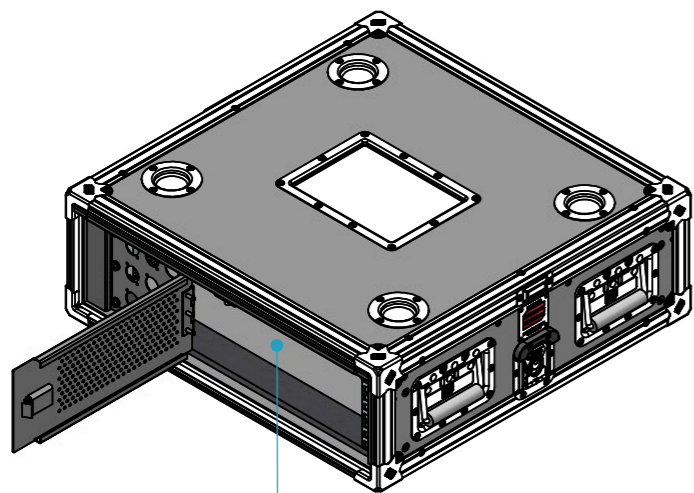

Dimensions

Width	Depth	Height
483	20.4	133
Weight	Approx. 0.20 Kg	

(9x) D-Size for the appliance of pannel cable connectors

Plastic slide lock

Easy access to inner side

(easy, secure and versatile use)

General External Dimensions	
W	Width
D	Depth
H	Height

Drawn by	Name	Date
alvaro.santos	alvaro.santos	21/05/2026
Reference	RKPD.D09.3U	
Scale	units in mm	general tolerance
1:3	DO NOT SCALE	0.8mm
Porta ventilada com furação D-Size 2U. (9x D-Size)		

This drawing must not be copied or disclosed without consent of the owner