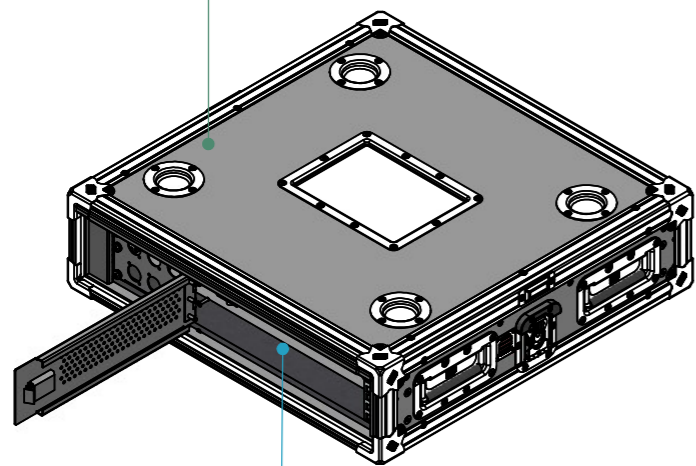

### Dimensions

<b>Width</b>	<b>Depth</b>	<b>Height</b>
483	13	89
<b>Weight</b>	Approx. 0.25 Kg	

(6x) D-Size for the appliance of pannel cable connectors

RCS.0#60  
 Rack Compact Sliding, #U  
 510-ARR  
 (\*)

Free access to compact spaces

Plastic slide lock

(easy, secure and versatile use)

(\*) Related optional items, not included

General External Dimensions	
W	Width
D	Depth
H	Height

Drawn by	Name	Date
alvaro.santos	alvaro.santos	22/05/2026
Reference	RKPD.D06.2U	
Scale	units in mm	general tolerance
1:3	DO NOT SCALE	0.8mm
1st Angle projection	Porta ventilada com furação D-Size 2U (6x D-Size)	