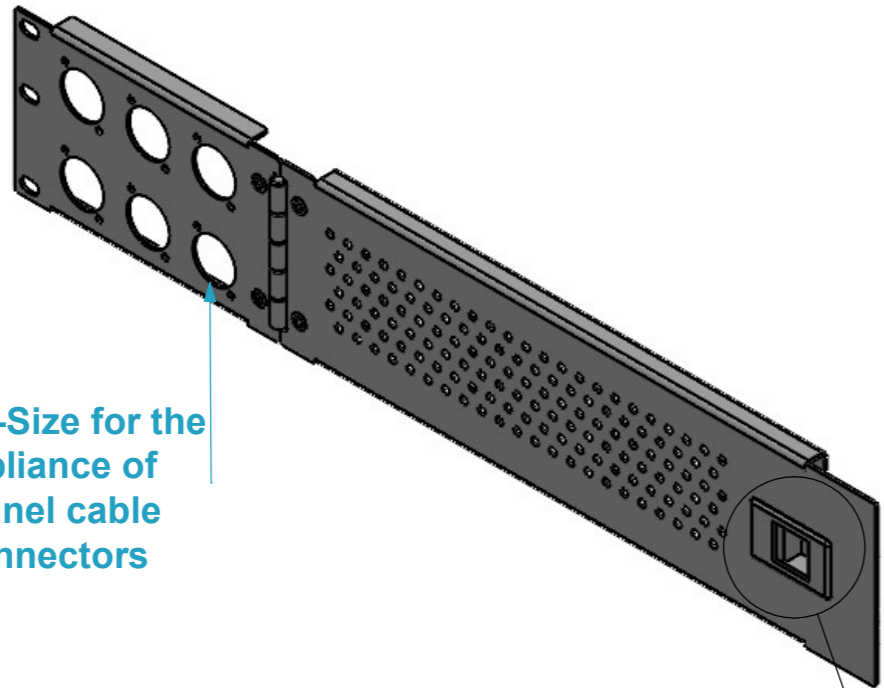

### Dimensions

<b>Width</b>	<b>Depth</b>	<b>Height</b>
483	13	89
<b>Weight</b>	Approx. 0.25 Kg	

(6x) D-Size for the appliance of pannel cable connectors

RCS.0#60  
 Rack Compact Sliding, #U  
 510-ARR  
 (\*)

Free access to compact spaces

Plastic slide lock

(easy, secure and versatile use)

(\*) Related optional items, not included

General External Dimensions	
W	Width
D	Depth
H	Height

Drawn by	Name	Date
alvaro.santos	alvaro.santos	22/05/2026
Reference	RKPD.D06.2U	
Scale	units in mm	general tolerance
1:3	DO NOT SCALE	0.8mm
1st Angle projection	Porta ventilada com furação D-Size 2U (6x D-Size)	