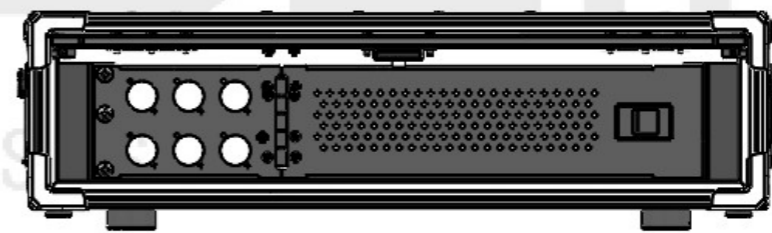

### Dimensions

<b>Width</b>	<b>Depth</b>	<b>Height</b>
483	13	89
<b>Weight</b>	Approx. 0.25 Kg	

(6x) D-Size for the appliance of pannel cable connectors

RCS.0#60  
 Rack Compact Sliding, #U  
 510-ARR  
 (\*)

Free access to compact spaces

Plastic slide lock

(easy, secure and versatile use)

(\*) Related optional items, not included

General External Dimensions	
W	Width
D	Depth
H	Height

Drawn by	Name	Date
alvaro.santos	alvaro.santos	22/05/2026
Reference	RKPD.D06.2U	
Scale	units in mm	general tolerance
1:3	DO NOT SCALE	0.8mm
1st Angle projection	Porta ventilada com furação D-Size 2U (6x D-Size)	