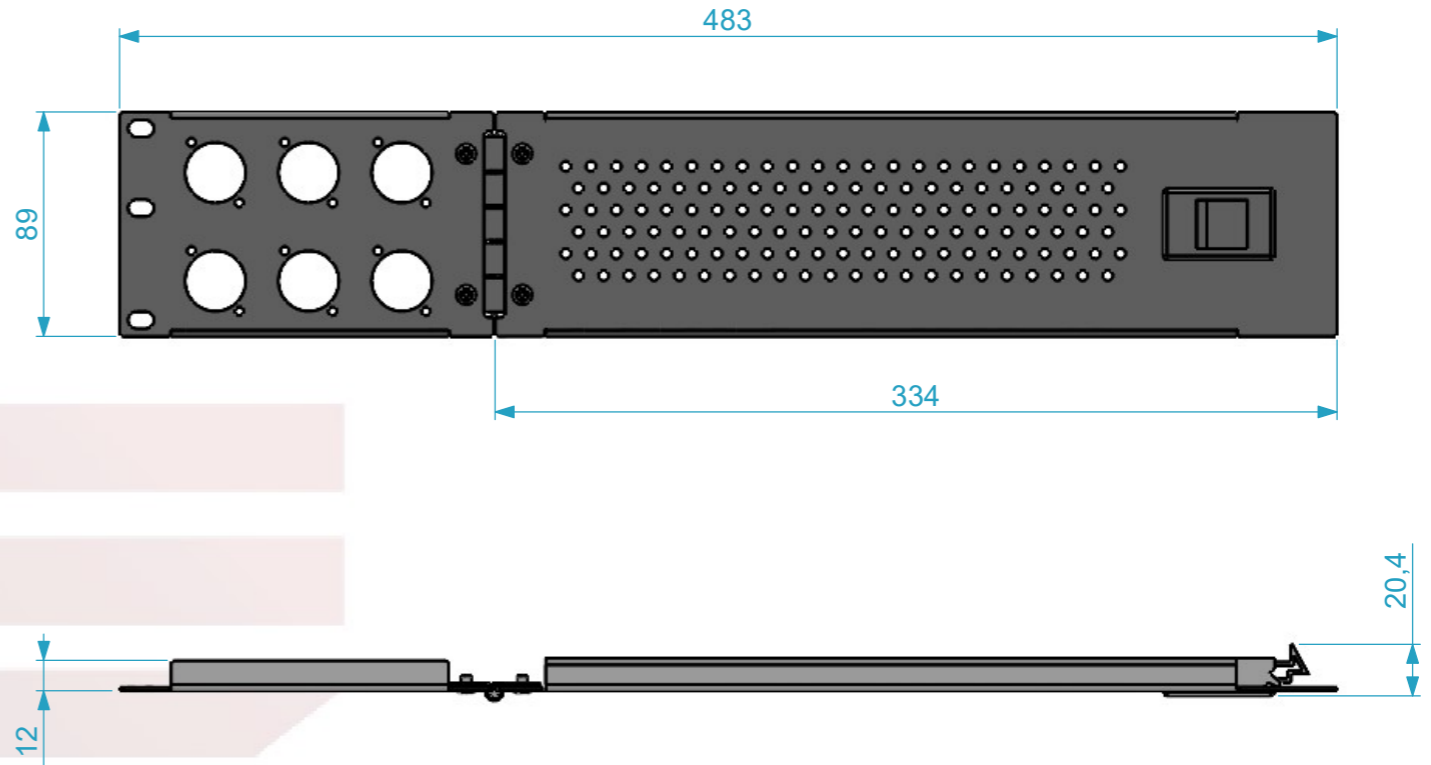

### Dimensions

<b>Width</b>	<b>Depth</b>	<b>Height</b>
483	13	89
<b>Weight</b>	Approx. 0.25 Kg	

(6x) D-Size for the appliance of pannel cable connectors

RCS.0#60  
 Rack Compact Sliding, #U  
 510-ARR  
 (\*)

Free access to compact spaces

Plastic slide lock

(easy, secure and versatile use)

(\*) Related optional items, not included

General External Dimensions	
W	Width
D	Depth
H	Height

Drawn by	Name	Date
alvaro.santos	alvaro.santos	22/05/2026
Reference	RKPD.D06.2U	
Scale	units in mm	general tolerance
1:3	DO NOT SCALE	0.8mm
1st Angle projection	Porta ventilada com furação D-Size 2U (6x D-Size)	

This drawing must not be copied or disclosed without consent of the owner

A3