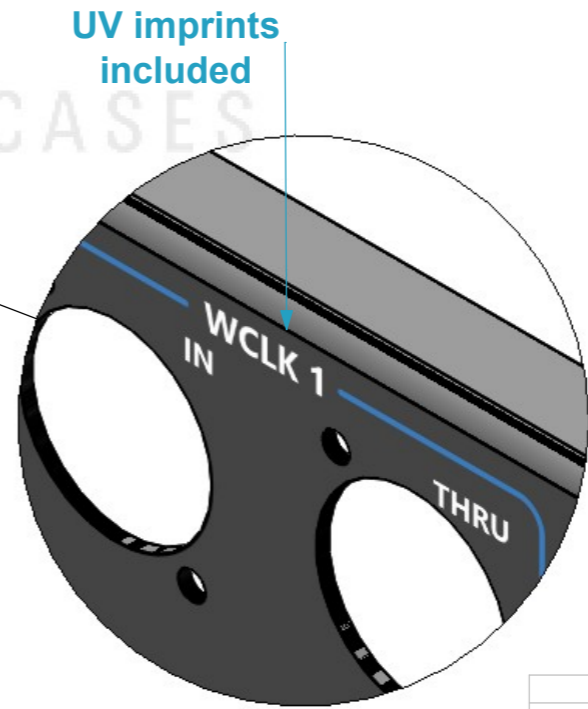

**Dimensions**

<b>Width</b>	<b>Depth</b>	<b>Height</b>
117	12	89
<b>Weight</b>	Approx. 0.04 Kg	

PROFESSIONAL CASES

General External Dimensions	
W	Width
D	Depth
H	Height

<b>Name</b>	alvaro.santos	<b>Date</b>	15/05/2026
<b>Reference</b>	RKP.D04.WCLK		
<b>Scale</b>	1:1	<b>units in mm</b>	DO NOT SCALE
<b>general tolerance</b>	0.8mm		
Painel para porta com impressão 2U, (WCLK 1-2)			

This drawing must not be copied or disclosed without consent of the owner

A3