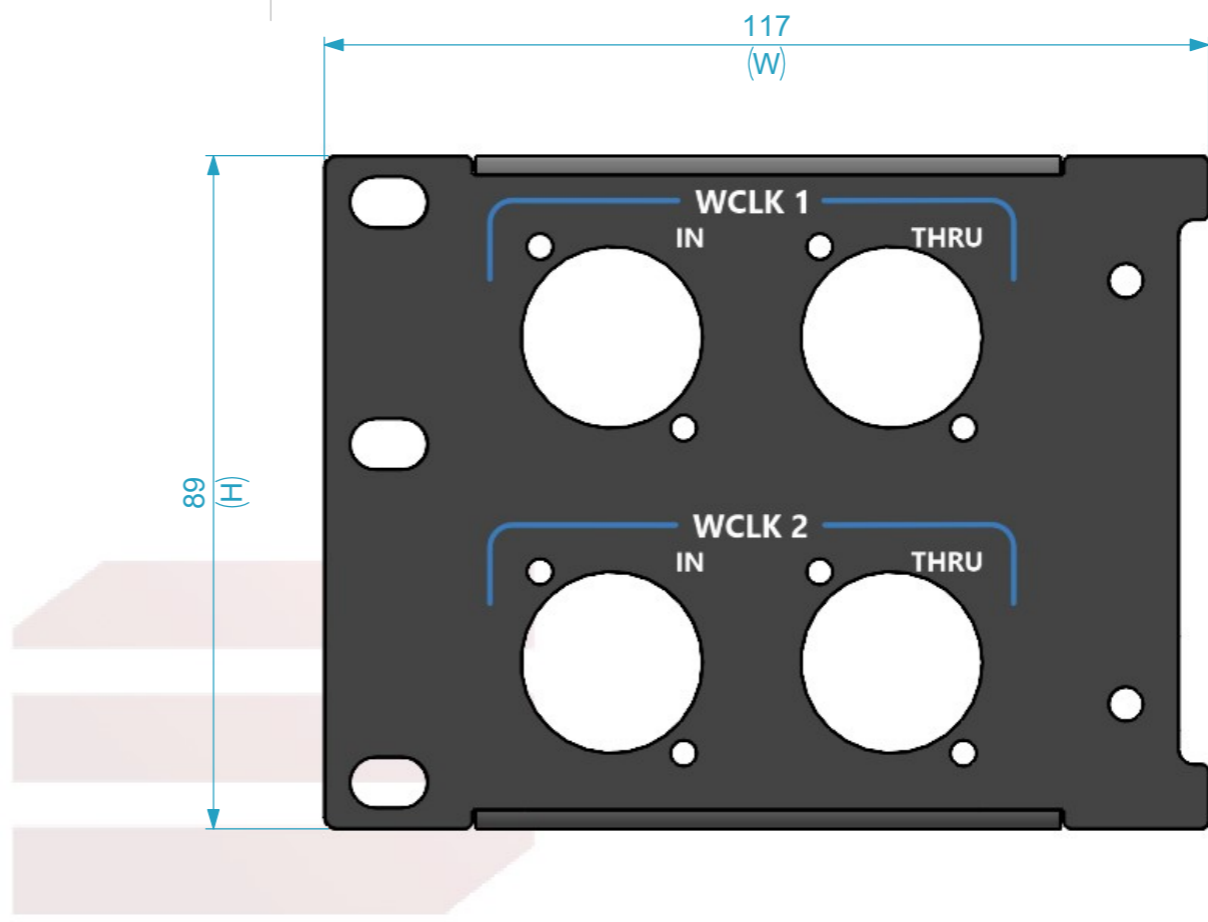

**Dimensions**

<b>Width</b>	<b>Depth</b>	<b>Height</b>
117	12	89
<b>Weight</b>	Approx. 0.04 Kg	

PROFESSIONAL CASES

General External Dimensions	
W	Width
D	Depth
H	Height

<b>Name</b>	alvaro.santos	<b>Date</b>	15/05/2026
<b>Reference</b>	RKP.D04.WCLK		
<b>Scale</b>	1:1	<b>units in mm</b>	DO NOT SCALE
<b>general tolerance</b>	0.8mm		
Painel para porta com impressão 2U, (WCLK 1-2)			

This drawing must not be copied or disclosed without consent of the owner

A3