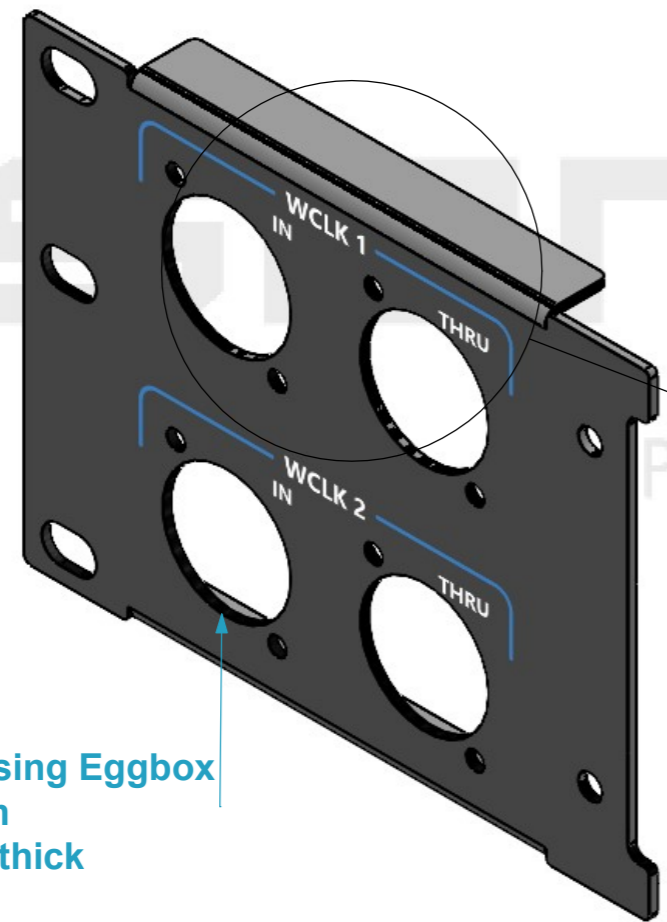

**Dimensions**

<b>Width</b>	<b>Depth</b>	<b>Height</b>
117	12	89
<b>Weight</b>	Approx. 0.04 Kg	

PROFESSIONAL CASES

General External Dimensions	
W	Width
D	Depth
H	Height

<b>Name</b>	alvaro.santos	<b>Date</b>	15/05/2026
<b>Reference</b>	RKP.D04.WCLK		
<b>Scale</b>	1:1	<b>units in mm</b>	DO NOT SCALE
<b>general tolerance</b>	0.8mm		
Painel para porta com impressão 2U, (WCLK 1-2)			

This drawing must not be copied or disclosed without consent of the owner

A3