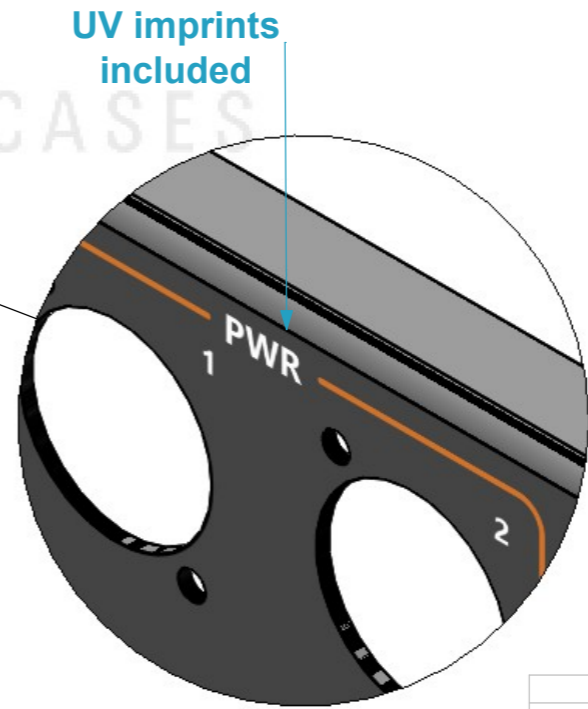

Dimensions		
Width	Depth	Height
117	12	89
Weight	Approx. 0.04 Kg	

Pressing Eggbox
Foam
mm thick

UV imprints
included

General External Dimensions	
W	Width
D	Depth
H	Height

Drawn by	Name	Date
alvaro.santos	alvaro.santos	08/06/2026
Reference	RKPD.D04.EL02	
Scale	units in mm	general tolerance
1:1	DO NOT SCALE	0.8mm
Painel para porta com impressão 2U, (PWR IN 1-2)		

This drawing must not be copied or disclosed without consent of the owner

A3