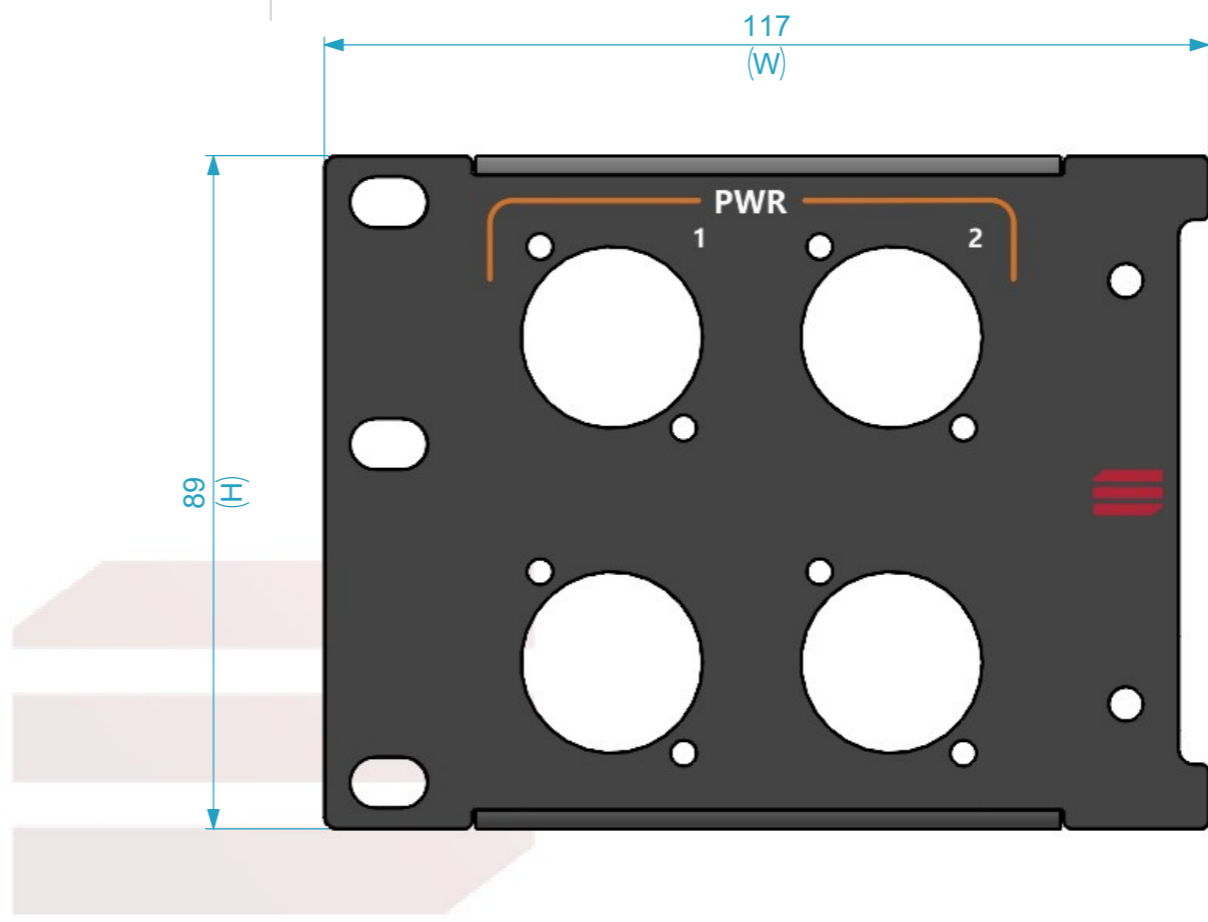

Dimensions		
Width	Depth	Height
117	12	89
Weight	Approx. 0.04 Kg	

Pressing Eggbox
Foam
mm thick

UV imprints
included

General External Dimensions	
W	Width
D	Depth
H	Height

Drawn by	Name	Date
alvaro.santos	alvaro.santos	08/06/2026
Reference	RKPD.D04.EL02	
Scale	units in mm	general tolerance
1:1	DO NOT SCALE	0.8mm
Painel para porta com impressão 2U, (PWR IN 1-2)		

This drawing must not be copied or disclosed without consent of the owner

A3