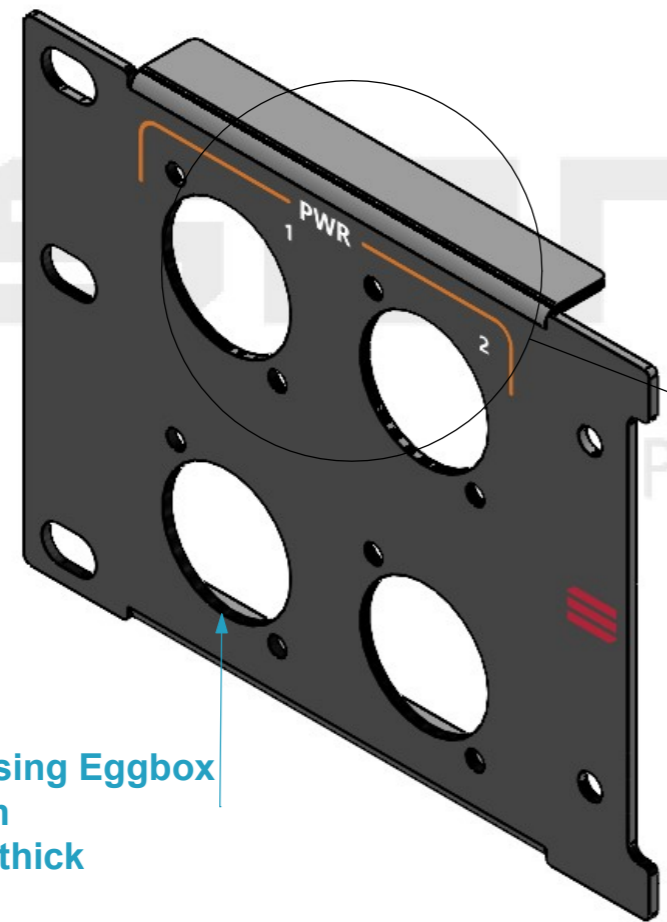

Dimensions		
Width	Depth	Height
117	12	89
Weight	Approx. 0.04 Kg	

Pressing Eggbox
Foam
mm thick

UV imprints
included

General External Dimensions	
W	Width
D	Depth
H	Height

Drawn by	Name	Date
alvaro.santos	alvaro.santos	08/06/2026
Reference	RKPD.D04.EL02	
Scale	units in mm	general tolerance
1:1	DO NOT SCALE	0.8mm
Painel para porta com impressão 2U, (PWR IN 1-2)		

This drawing must not be copied or disclosed without consent of the owner

A3