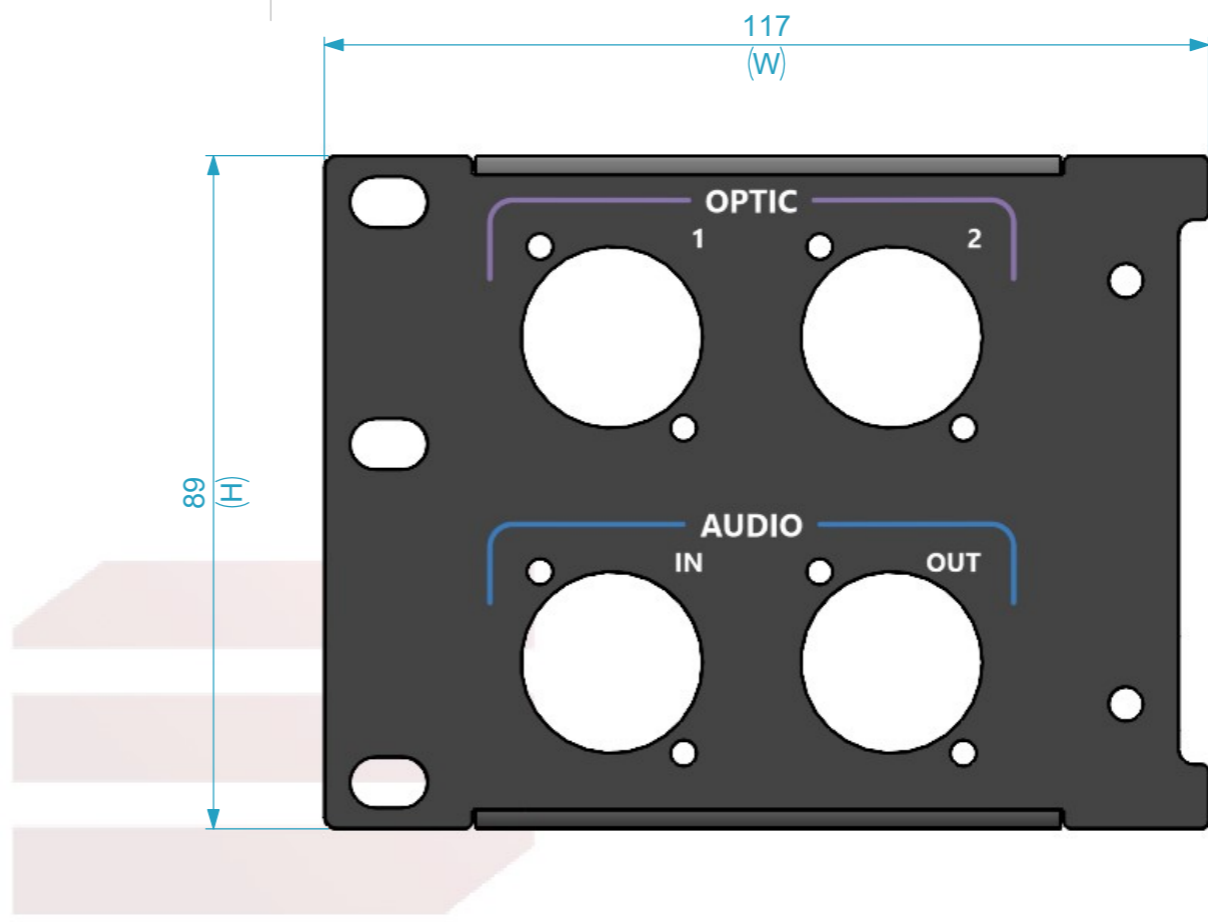

Dimensions

Width	Depth	Height
117	12	89
Weight	Approx. 0.04 Kg	

General External Dimensions	
W	Width
D	Depth
H	Height

Name	alvaro.santos	Date	05/05/2026
Reference	RKPD.D04.ADOPT		
Scale	1:1	units in mm	DO NOT SCALE
general tolerance	0.8mm		
Painel para porta com impressão 2U, (Optic1-2, AudioIN-OUT)			

This drawing must not be copied or disclosed without consent of the owner

A3