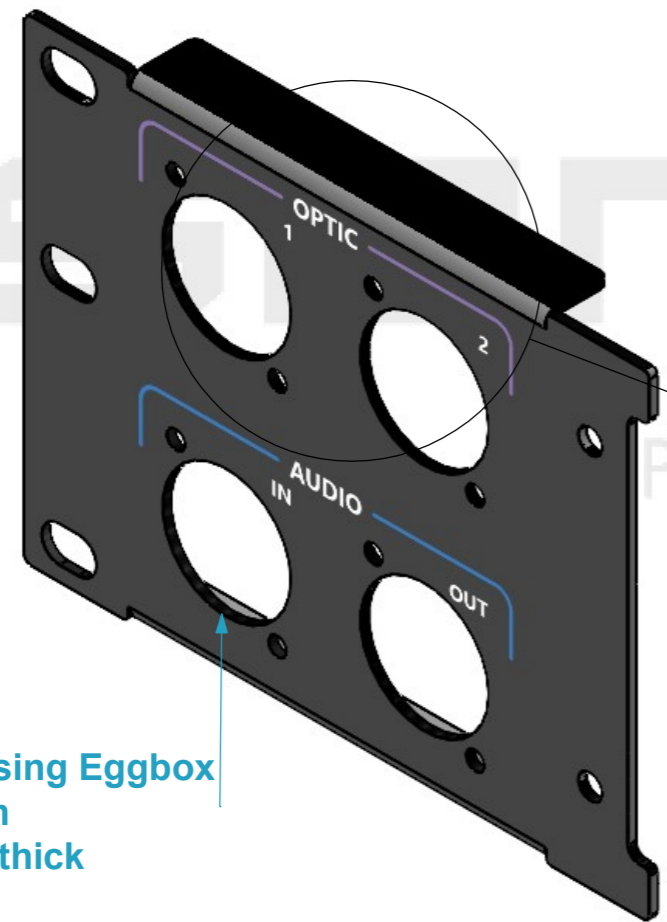

Dimensions

Width	Depth	Height
117	12	89
Weight	Approx. 0.04 Kg	

General External Dimensions	
W	Width
D	Depth
H	Height

Name	alvaro.santos	Date	05/05/2026
Reference	RKPD.D04.ADOPT		
Scale	1:1	units in mm	DO NOT SCALE
general tolerance	0.8mm		
Painel para porta com impressão 2U, (Optic1-2, AudioIN-OUT)			

This drawing must not be copied or disclosed without consent of the owner

A3