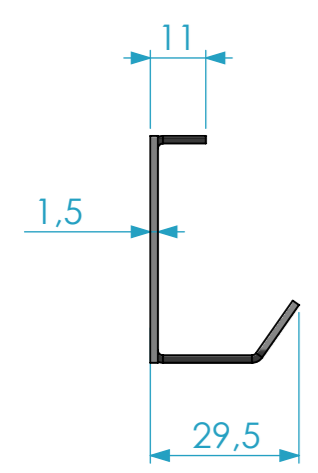

Weight	Approx. 0.11 Kg
19" Panel	1 U

Lista de Componentes		
Quant.	Descrição	Ref.
1	Painel para rack 16 XLR 1 UN	872225

Drawn by	Name	Date
CarlaSilva	CarlaSilva	30/09/2019
Reference	RKP_NEWTON.D02	
Scale	units in mm	general tolerance
1:1.5	DO NOT SCALE	0.8mm
19" Rack Panel 1U, Analog, 8 IN - 8 OUT		

This drawing must not be copied or disclosed without consent of the owner

1st Angle projection