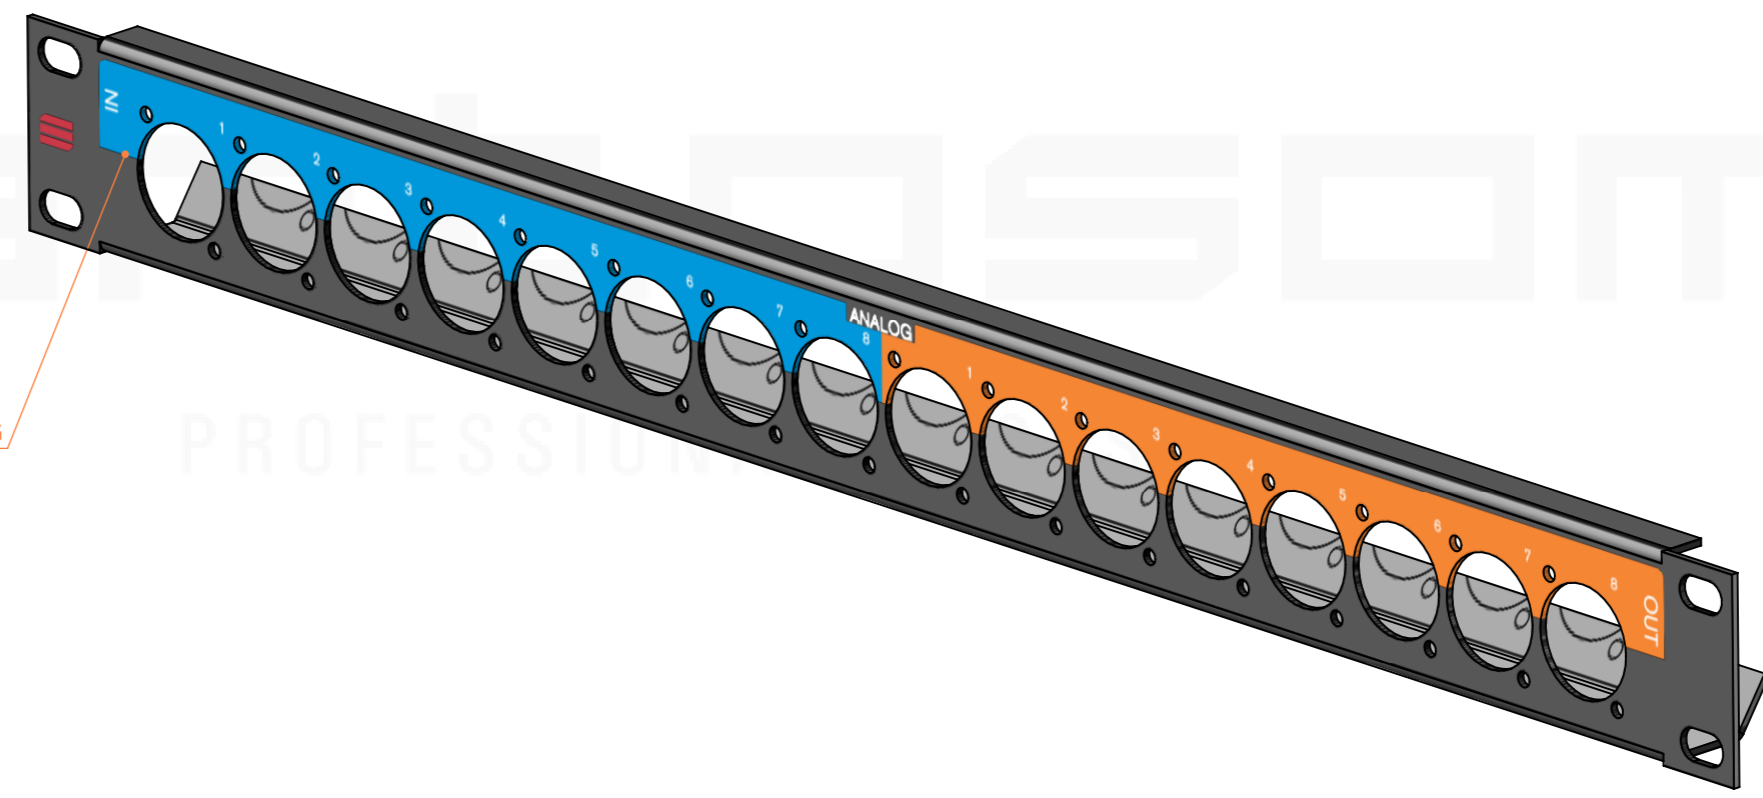

Weight	Approx. 0.11 Kg
19" Panel	1 U

Lista de Componentes		
Quant.	Descrição	Ref.
1	Painel para rack 16 XLR 1 UN	872225

Drawn by	Name	Date
CarlaSilva	CarlaSilva	30/09/2019
Reference	RKP_NEWTON.D02	
Scale	units in mm	general tolerance
1:1.5	DO NOT SCALE	0.8mm
19" Rack Panel 1U, Analog, 8 IN - 8 OUT		