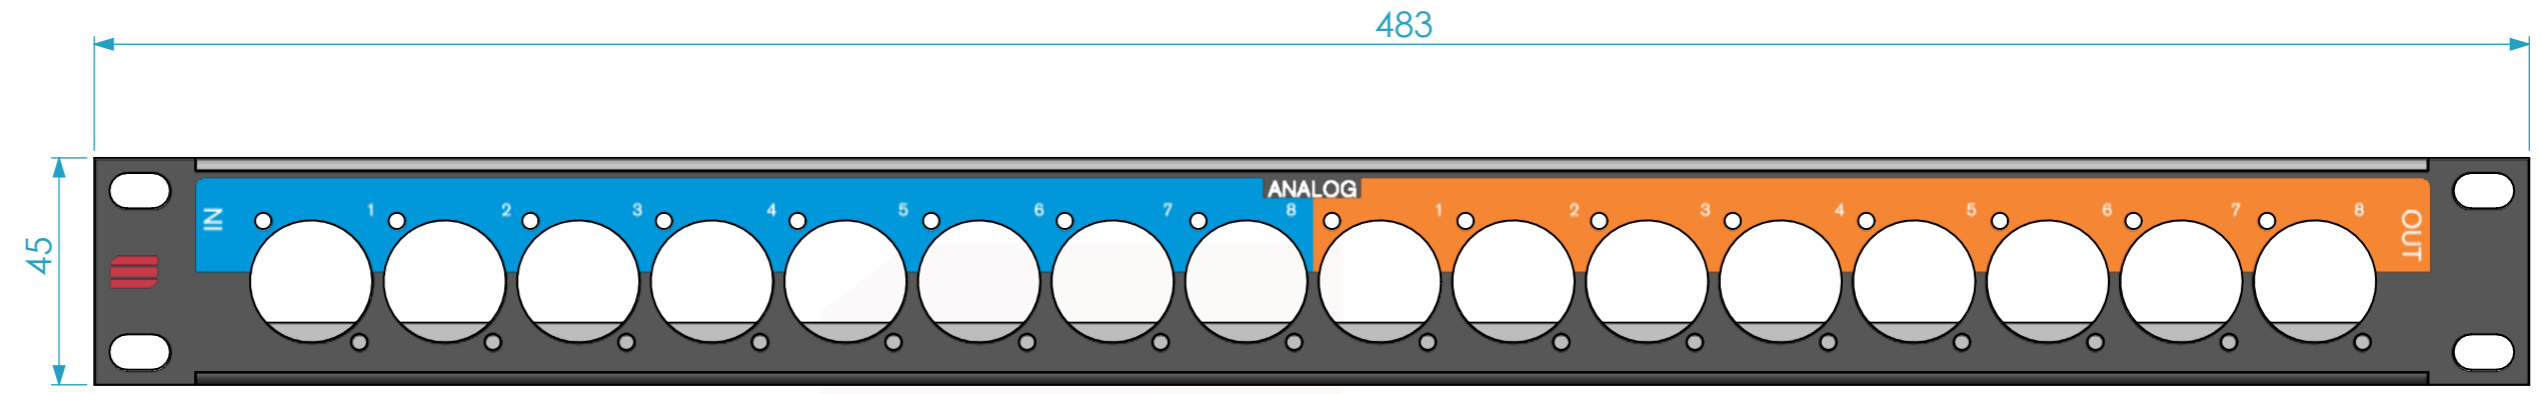

Weight	Approx. 0.11 Kg
19" Panel	1 U

Lista de Componentes		
Quant.	Descrição	Ref.
1	Painel para rack 16 XLR 1 UN	872225

Drawn by	Name	Date
CarlaSilva	CarlaSilva	30/09/2019
Reference	RKP_NEWTON.D02	
Scale	units in mm	general tolerance
1:1.5	DO NOT SCALE	0.8mm
19" Rack Panel 1U, Analog, 8 IN - 8 OUT		

This drawing must not be copied or disclosed without consent of the owner

1st Angle projection