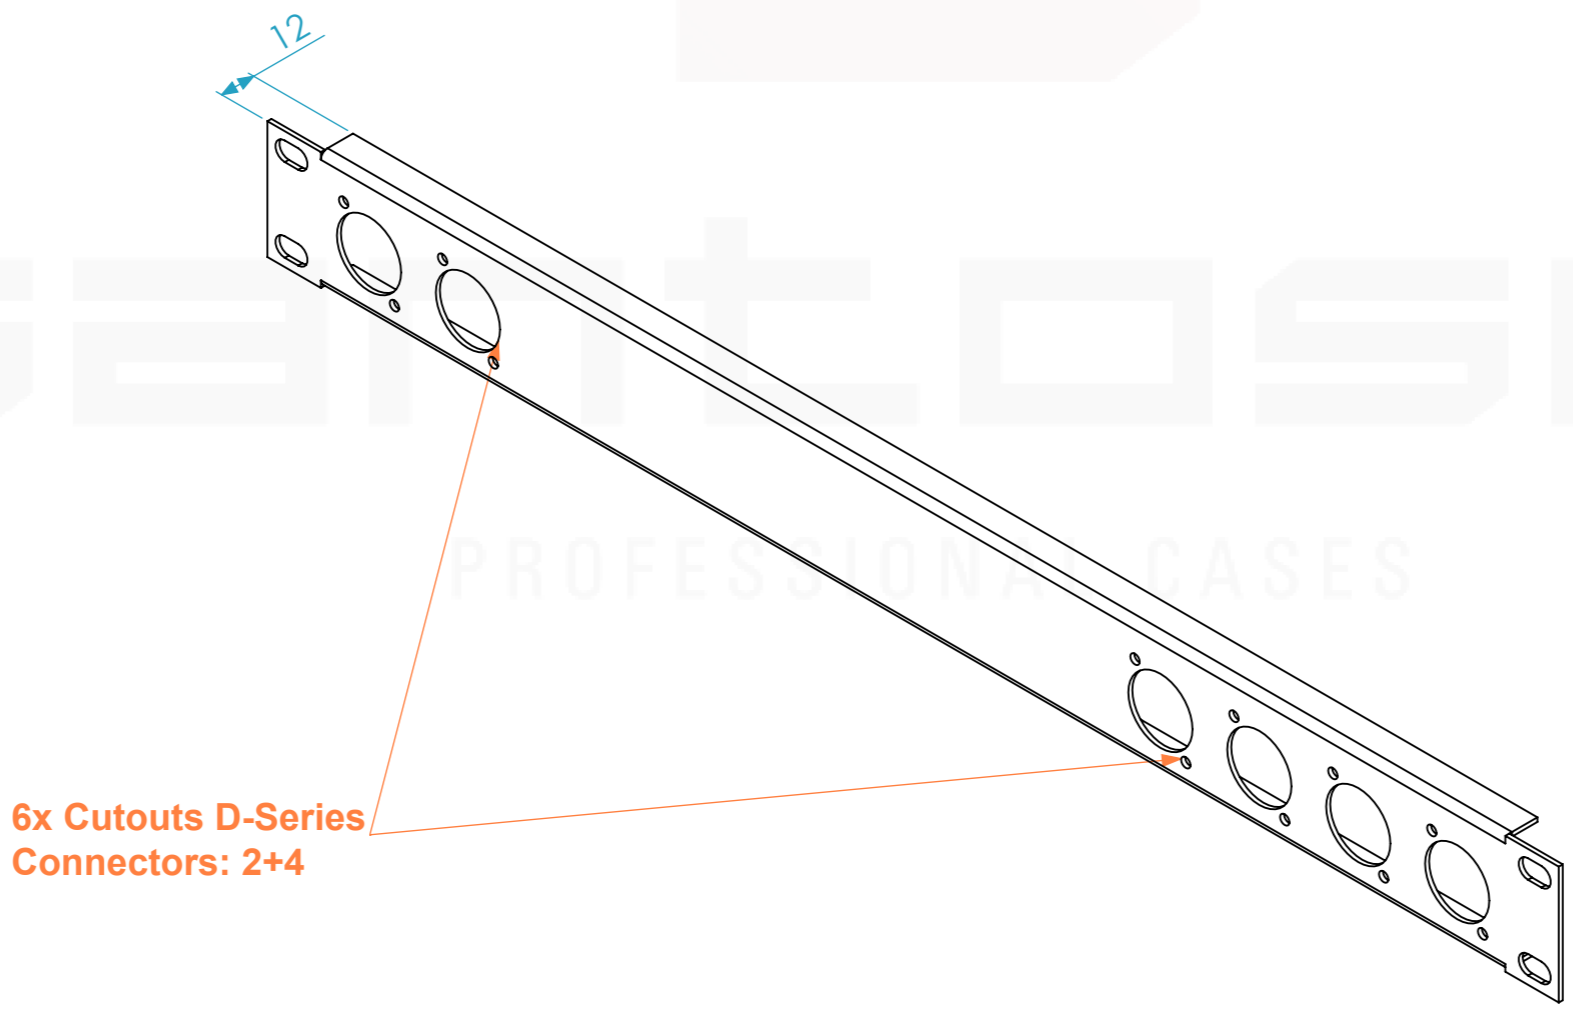

Weight	Approx. 0.03 Kg
19" Panels	1U

6x Cutouts D-Series  
Connectors: 2+4

Drawn by	Name	Date
CarlaSilva	CarlaSilva	14/04/2021
Reference	RKP.D06B	
Scale	units in mm	general tolerance
1:2	DO NOT SCALE	0.8mm
Panel Rack 1U 6x D-Size		