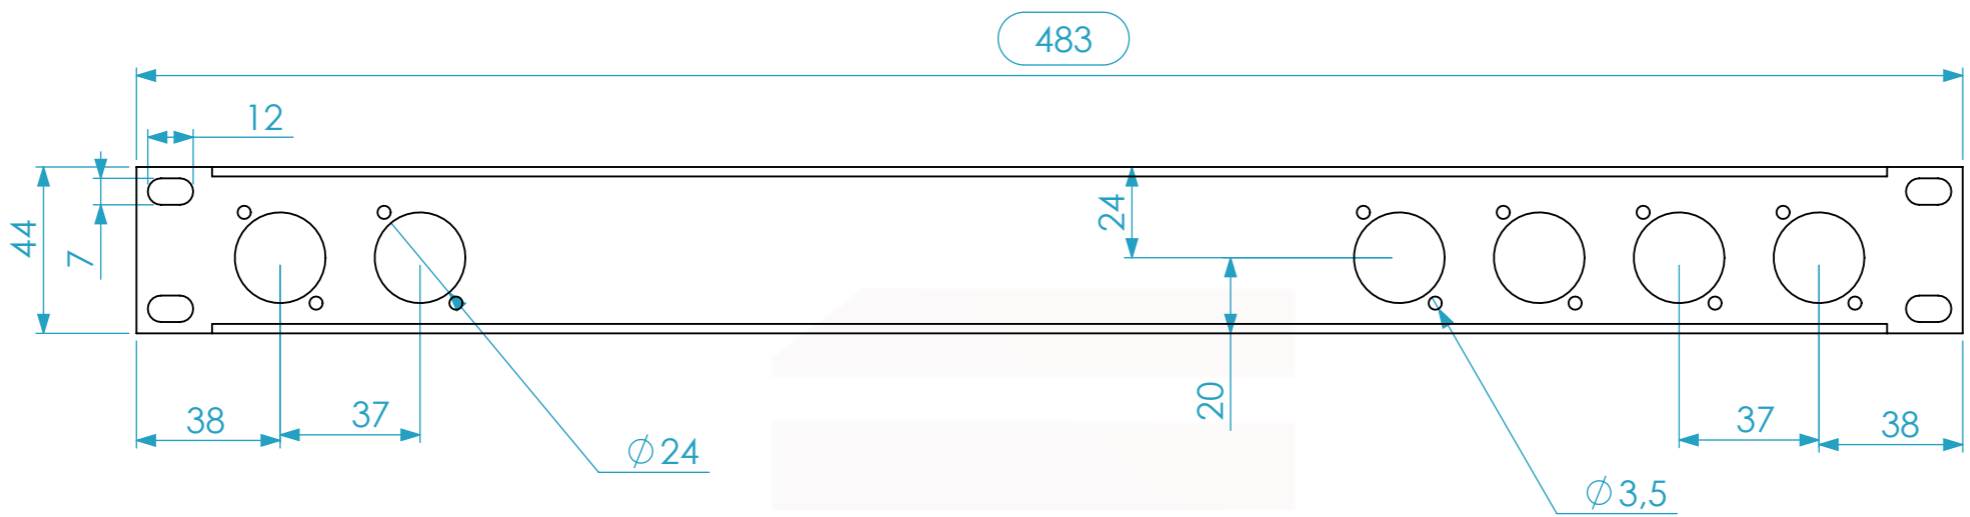

Weight	Approx. 0.03 Kg
19" Panels	1U

6x Cutouts D-Series  
Connectors: 2+4

Drawn by	Name	Date
CarlaSilva	CarlaSilva	14/04/2021
Reference	RKP.D06B	
Scale	units in mm	general tolerance
1:2	DO NOT SCALE	0.8mm
Panel Rack 1U 6x D-Size		