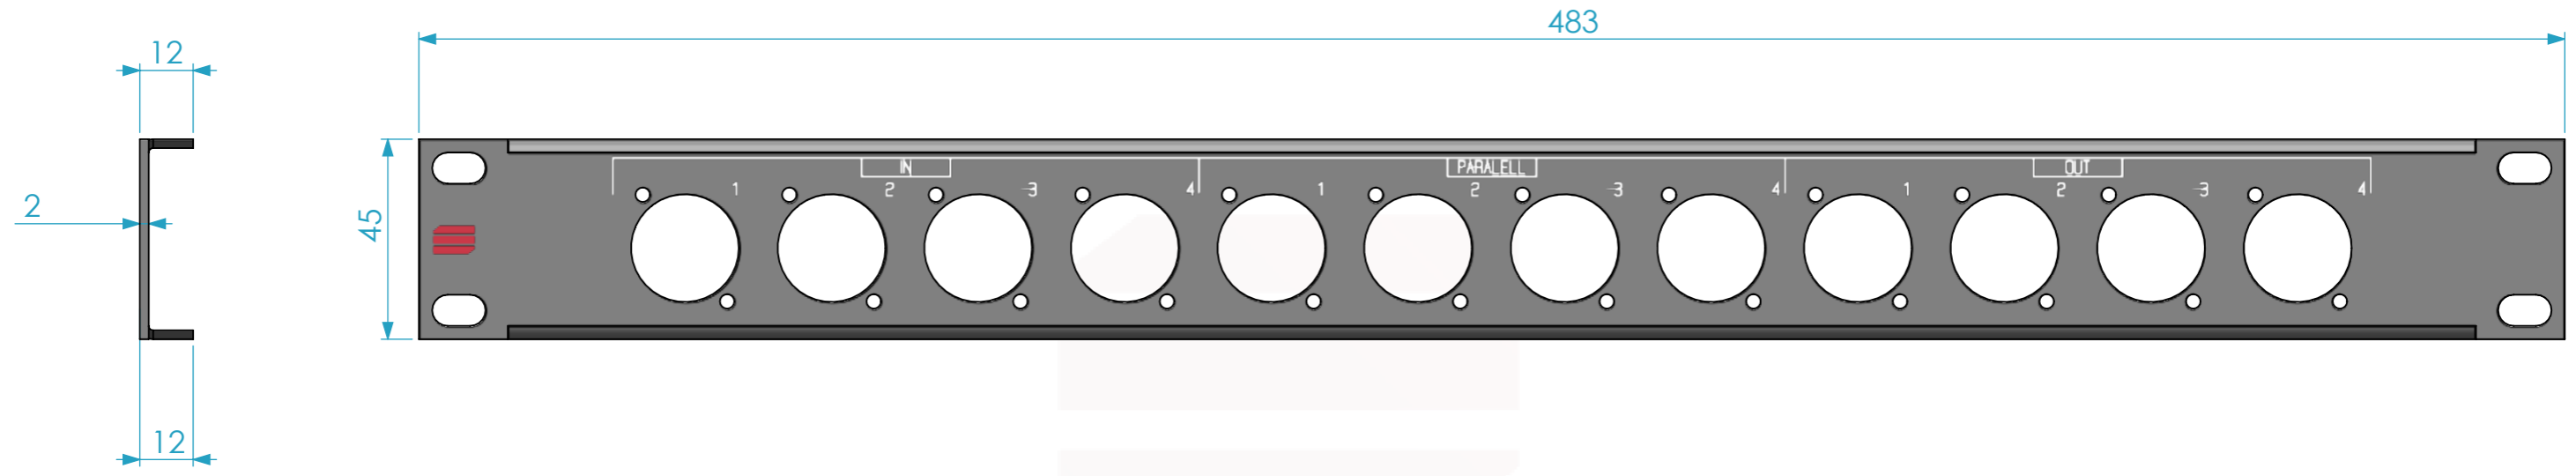

<b>Weight</b>	Approx. 0.345 Kg
<b>19" Panel</b>	1 U

DIGITAL PRINTING

Lista de Componentes		
Quant.	Descrição	Ref.
1	PAINEL 1 UN P/ 12 XLR	872213

Drawn by	Name	Date
CarlaSilva	CarlaSilva	17/09/2019
Reference	RKP.12A.D01	
Scale	units in mm	general tolerance
1:1.5	DO NOT SCALE	0.8mm
1st Angle projection	19" Rack Panel 1U, MADL-W/C-DANTE	