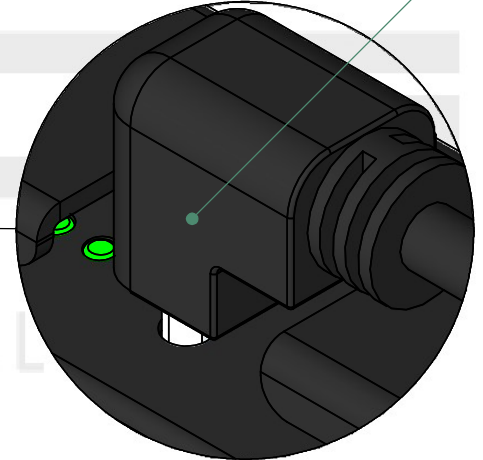

Continuous  
variable control

Rechargeable battery with led  
level charge  
Battery runtime up to 12 hrs.

90° USB C cable connector  
for charging battery  
(\*)

180 Rotatable light  
stick °

2 selectable white  
variants (cold and  
warm white)

19", U shaped Rack panel, 1U.  
Epóxi-Polièster RAL 905, electrostatic paint,  
fine texture