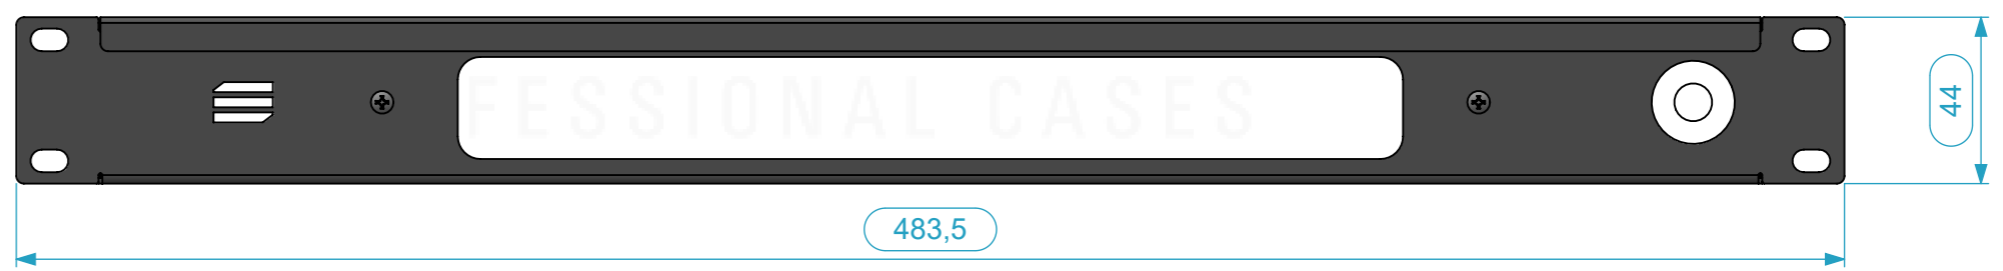

Dimensions

Width	Depth	Height
483.5	38	44 - 1U
Weight	Approx. 0.37 Kg	

General External Dimensions	
W	Width
D	Depth
H	Height

	Name	Date
Drawn by	CarlaSilva	30/10/2020
Reference	RKL.103.A00	
Scale	units in mm	general tolerance
1:2	DO NOT SCALE	0.8mm
Iluminador de Rack 1U. ILUMIRACK® Model 3		

This drawing must not be copied or disclosed without consent of the owner

A3