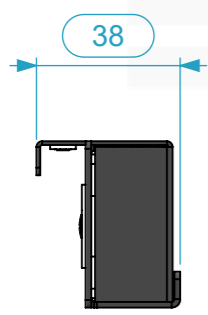

Dimensions

Width	Depth	Height
483.5	38	44 - 1U
Weight	Approx. 0.37 Kg	

General External Dimensions	
W	Width
D	Depth
H	Height

	Name	Date
Drawn by	CarlaSilva	30/10/2020
Reference	RKL.103.A00	
Scale	units in mm	general tolerance
1:2	DO NOT SCALE	0.8mm
Iluminador de Rack 1U. ILUMIRACK® Model 3		

This drawing must not be copied or disclosed without consent of the owner

A3