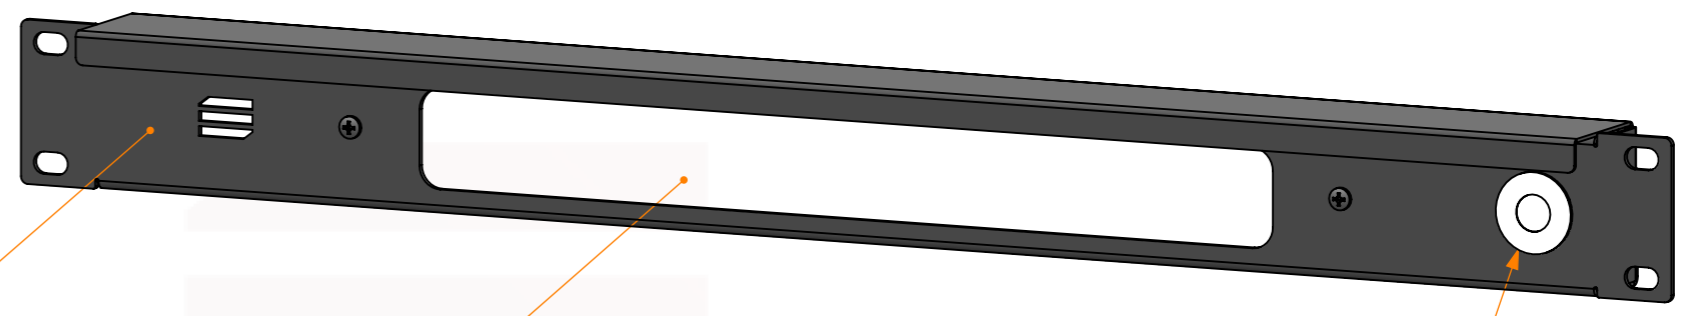

Dimensions

Width	Depth	Height
483.5	38	44 - 1U
Weight	Approx. 0.37 Kg	

General External Dimensions	
W	Width
D	Depth
H	Height

	Name	Date
Drawn by	CarlaSilva	30/10/2020
Reference	RKL.103.A00	
Scale	units in mm	general tolerance
1:2	DO NOT SCALE	0.8mm
Iluminador de Rack 1U. ILUMIRACK® Model 3		

This drawing must not be copied or disclosed without consent of the owner

A3