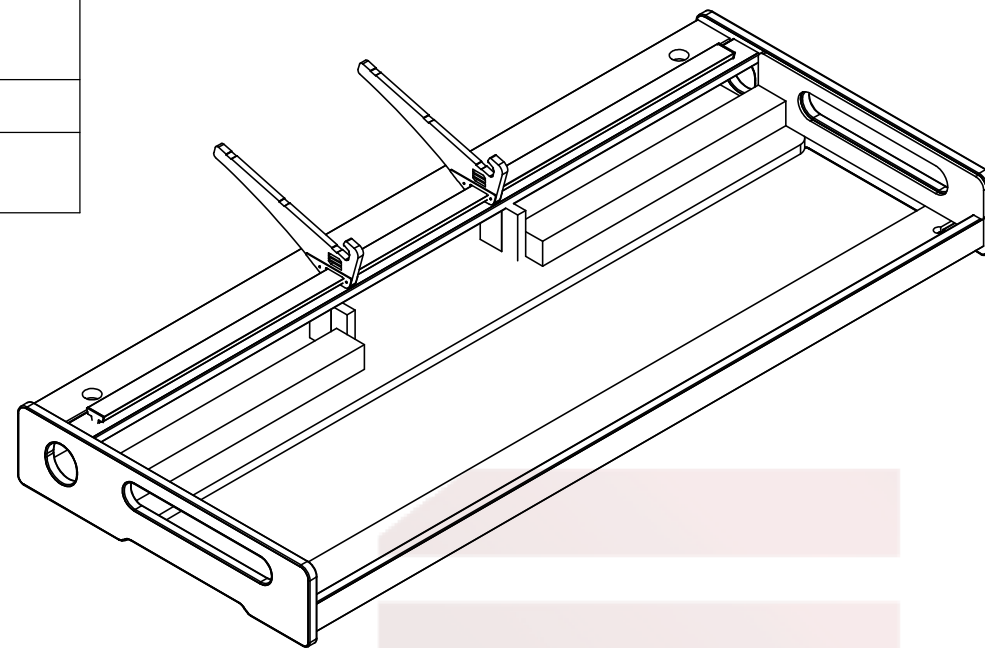

Interior dimensions

Width	Depth	Height
1244	397	100
Weight	Approx. 7.69 Kg	
Wall Thickness	15mm	

TABELA DE REVISÕES

ZONA	REV.	DESCRIÇÃO	DATA	DESENHO
-	-	Final Drawing	16/12/2014	Telmo Santos

Tras

Lateral

Frente

Baixo

santosom

PROFESSIONAL CASES

Compatibility of Devices

2x Technics SL1200 and 1x Pioneer DJM900

This drawing must not be copied or disclosed without consent of the owner

Scale 1:10

units in mm
DO NOT SCALE
general tolerance 0.8mm