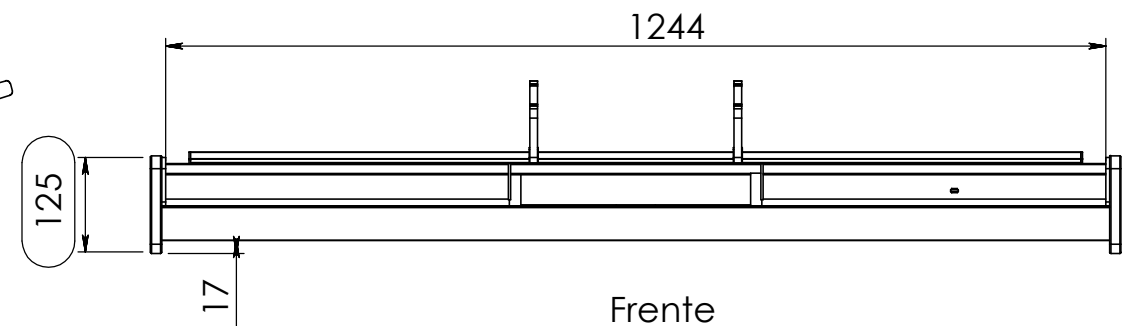

Interior dimensions

Width	Depth	Height
1244	397	100
Weight	Approx. 7.69 Kg	
Wall Thickness	15mm	

TABELA DE REVISÕES

ZONA	REV.	DESCRIÇÃO	DATA	DESENHO
-	-	Final Drawing	16/12/2014	Telmo Santos

Tras

Lateral

Frente

Baixo

santosom

PROFESSIONAL CASES

Compatibility of Devices

2x Technics SL1200 and 1x Pioneer DJM900

This drawing must not be copied or disclosed without consent of the owner

Scale 1:10

units in mm
DO NOT SCALE
general tolerance 0.8mm