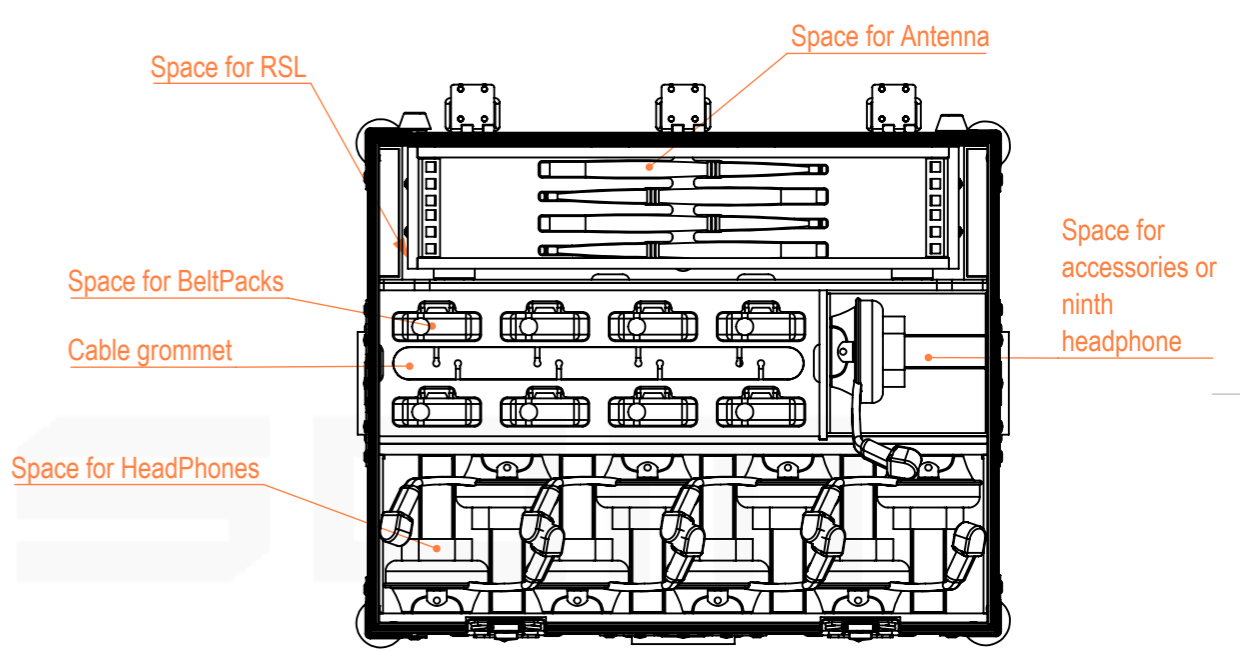

Internal Dimensions		
Width	Depth	Height
563	443	263
Weight	Approx. 14 Kg	
Wall Thickness	7mm	

General External Dimensions	
W	Width
D	Depth
H	Height
Usable Inner Dimensions	
Wi	Inside Width
Di	Inside Depth
Hi	Inside Height
Wood Inner Dimensions	
WWi	Wood Inside Width
WDi	Wood Inside Depth
WHi	Wood Inside Height

Name	Date
jose.couto	01/08/2022
Reference	RADIO.111
Scale	1:7
units in mm	general tolerance 0.8mm
DO NOT SCALE	
1st Angle projection	Flight case PRO, 8x Intercom Station + Beltpacks + Headsets

A3 This drawing must not be copied or disclosed without consent of the owner