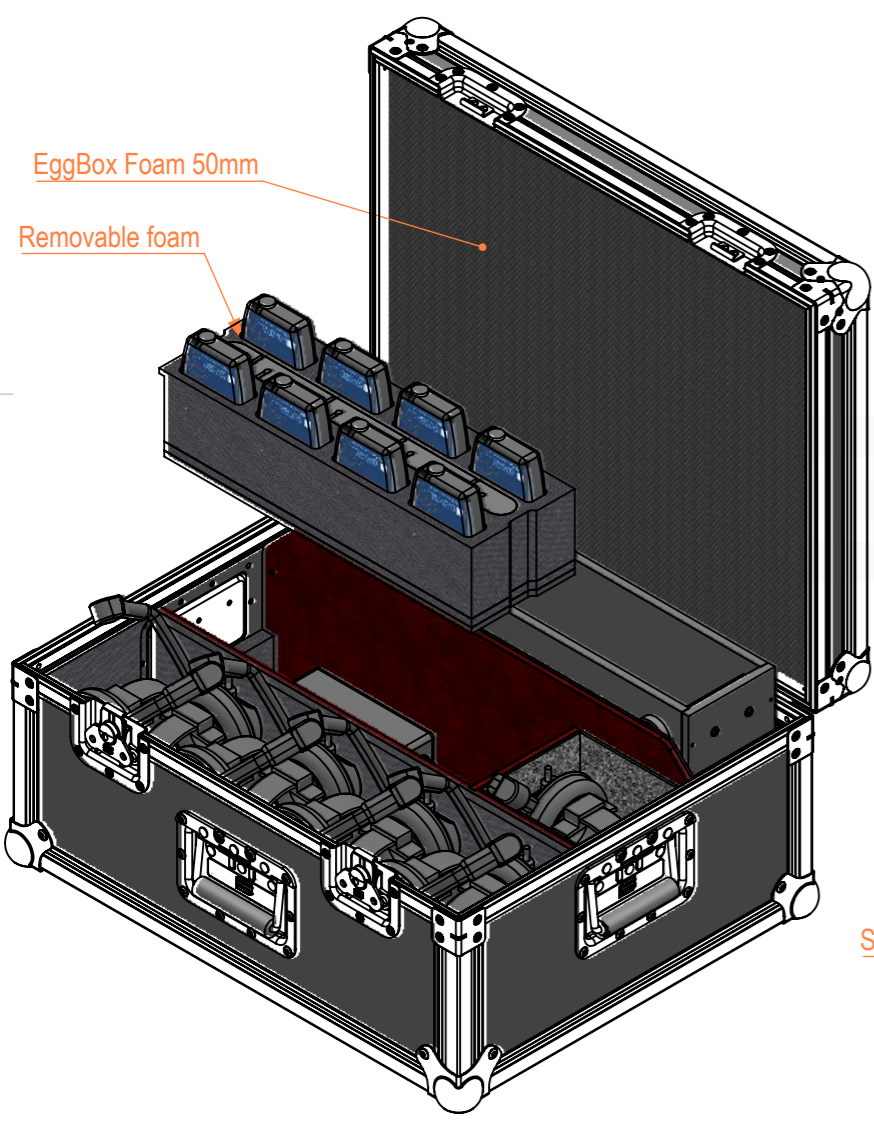

Internal Dimensions		
Width	Depth	Height
563	443	263
Weight	Approx. 14 Kg	
Wall Thickness	7mm	

General External Dimensions	
W	Width
D	Depth
H	Height
Usable Inner Dimensions	
Wi	Inside Width
Di	Inside Depth
Hi	Inside Height
Wood Inner Dimensions	
WWi	Wood Inside Width
WDi	Wood Inside Depth
WHi	Wood Inside Height

Name	Date
jose.couto	01/08/2022
Reference	RADIO.111
Scale	1:7
units in mm	general tolerance 0.8mm
DO NOT SCALE	
1st Angle projection	Flight case PRO, 8x Intercom Station + Beltpacks + Headsets

A3 This drawing must not be copied or disclosed without consent of the owner