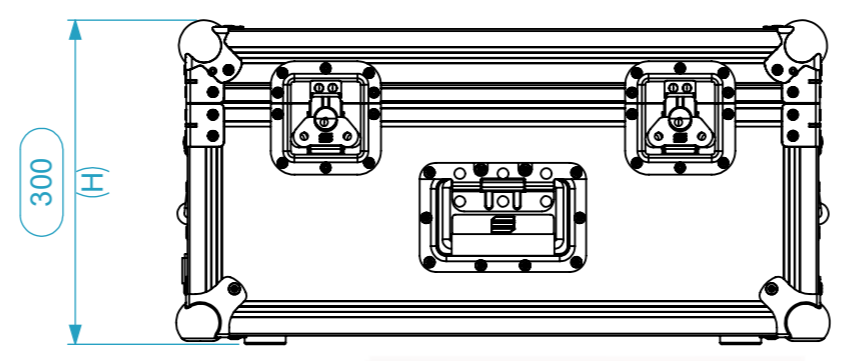

Internal Dimensions		
Width	Depth	Height
563	443	263
Weight	Approx. 14 Kg	
Wall Thickness	7mm	

General External Dimensions	
W	Width
D	Depth
H	Height
Usable Inner Dimensions	
Wi	Inside Width
Di	Inside Depth
Hi	Inside Height
Wood Inner Dimensions	
WWi	Wood Inside Width
WDi	Wood Inside Depth
WHi	Wood Inside Height

Name	Date
jose.couto	01/08/2022
Reference	RADIO.111
Scale	1:7
units in mm	general tolerance 0.8mm
DO NOT SCALE	
1st Angle projection	Flight case PRO, 8x Intercom Station + Beltpacks + Headsets

A3 This drawing must not be copied or disclosed without consent of the owner