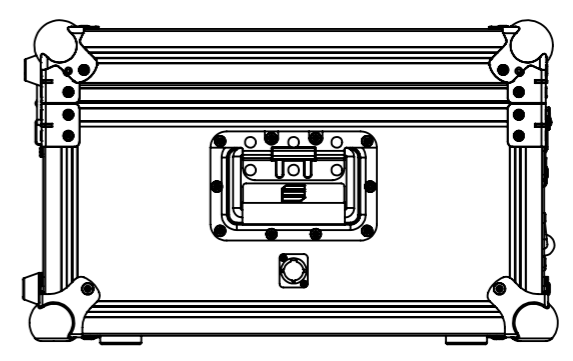

Internal Dimensions		
Width	Depth	Height
563	443	263
Weight	Approx. 14 Kg	
Wall Thickness	7mm	

General External Dimensions	
W	Width
D	Depth
H	Height
Usable Inner Dimensions	
Wi	Inside Width
Di	Inside Depth
Hi	Inside Height
Wood Inner Dimensions	
WWi	Wood Inside Width
WDi	Wood Inside Depth
WHi	Wood Inside Height

Name	Date
jose.couto	01/08/2022
Reference	RADIO.111
Scale	1:7
units in mm	general tolerance 0.8mm
DO NOT SCALE	
1st Angle projection	Flight case PRO, 8x Intercom Station + Beltpacks + Headsets

A3 This drawing must not be copied or disclosed without consent of the owner