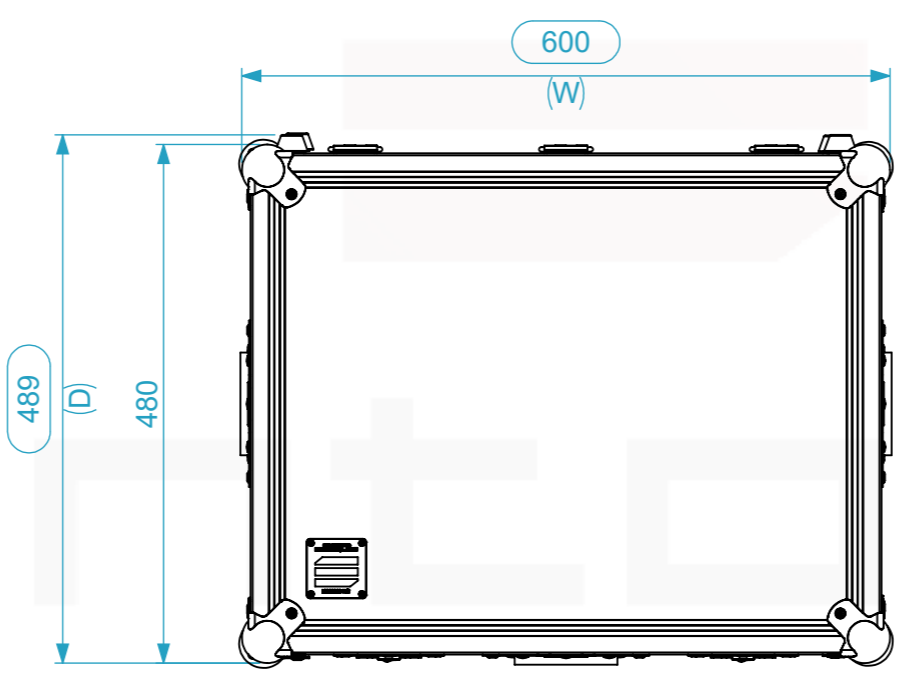

Internal Dimensions		
Width	Depth	Height
563	443	263
Weight	Approx. 14 Kg	
Wall Thickness	7mm	

General External Dimensions	
W	Width
D	Depth
H	Height
Usable Inner Dimensions	
Wi	Inside Width
Di	Inside Depth
Hi	Inside Height
Wood Inner Dimensions	
WWi	Wood Inside Width
WDi	Wood Inside Depth
WHi	Wood Inside Height

Name	Date
jose.couto	01/08/2022
Reference	RADIO.111
Scale	1:7
units in mm	general tolerance 0.8mm
DO NOT SCALE	
1st Angle projection	Flight case PRO, 8x Intercom Station + Beltpacks + Headsets

A3 This drawing must not be copied or disclosed without consent of the owner