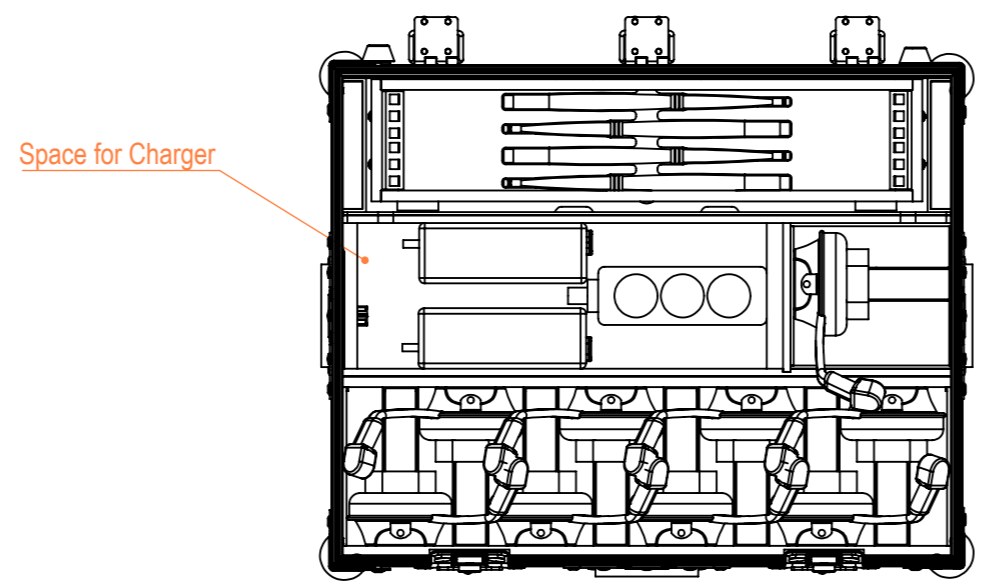

Internal Dimensions		
Width	Depth	Height
563	443	263
Weight	Approx. 14 Kg	
Wall Thickness	7mm	

General External Dimensions	
W	Width
D	Depth
H	Height
Usable Inner Dimensions	
Wi	Inside Width
Di	Inside Depth
Hi	Inside Height
Wood Inner Dimensions	
WWi	Wood Inside Width
WDi	Wood Inside Depth
WHi	Wood Inside Height

Name	Date
jose.couto	01/08/2022
Reference	RADIO.111
Scale	1:7
units in mm	general tolerance 0.8mm
DO NOT SCALE	
1st Angle projection	Flight case PRO, 8x Intercom Station + Beltpacks + Headsets

A3 This drawing must not be copied or disclosed without consent of the owner