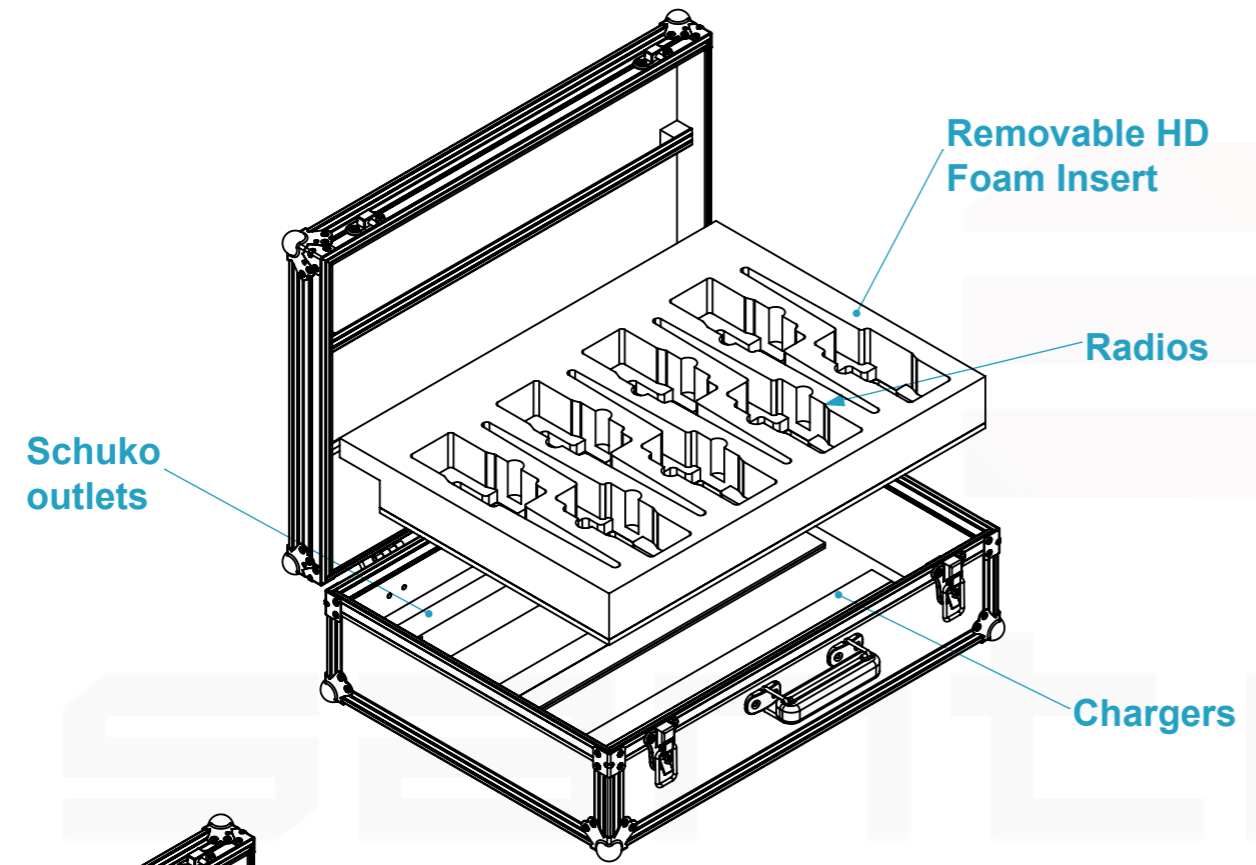

Internal Dimensions		
Width	Depth	Height
566	406	166
Weight	Approx. 8 Kg	
Wall Thickness	7mm	

IEC connector

Schuko outlets

Removable HD Foam Insert

Radios

Chargers

Remote speaker holder

Drawn by	Name	Date
CarlaSilva	CarlaSilva	06/02/2019
Reference	RADIO.106A	
Scale	units in mm	general tolerance
1:8	DO NOT SCALE	0.8mm
FC. 8x Rádios + Alimentação		