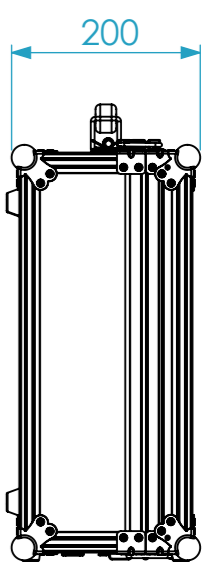

Internal Dimensions		
Width	Depth	Height
566	406	166
Weight	Approx. 8 Kg	
Wall Thickness	7mm	

IEC connector

Schuko outlets

Removable HD Foam Insert

Radios

Chargers

Remote speaker holder

Drawn by	Name	Date
CarlaSilva	CarlaSilva	06/02/2019
Reference	RADIO.106A	
Scale	units in mm	general tolerance
1:8	DO NOT SCALE	0.8mm
FC. 8x Rádios + Alimentação		

This drawing must not be copied or disclosed without consent of the owner

A3