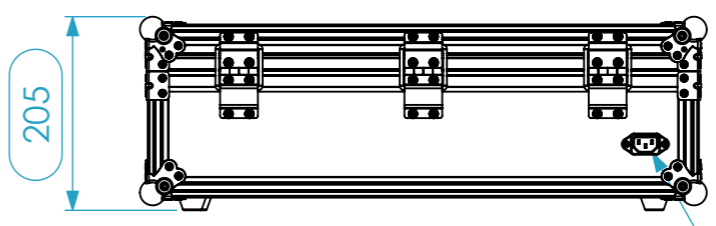

Internal Dimensions		
Width	Depth	Height
566	406	166
Weight	Approx. 8 Kg	
Wall Thickness	7mm	

IEC connector

Schuko outlets

Removable HD Foam Insert

Radios

Chargers

Remote speaker holder

Drawn by	Name	Date
CarlaSilva	CarlaSilva	06/02/2019
Reference	RADIO.106A	
Scale	units in mm	general tolerance
1:8	DO NOT SCALE	0.8mm
FC. 8x Rádios + Alimentação		