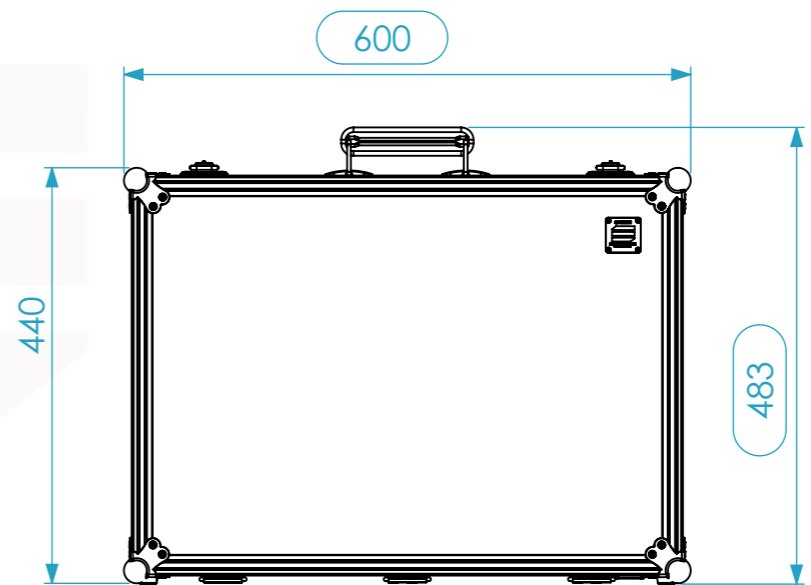

Internal Dimensions		
Width	Depth	Height
566	406	166
Weight	Approx. 8 Kg	
Wall Thickness	7mm	

IEC connector

Schuko outlets

Removable HD Foam Insert

Radios

Chargers

Remote speaker holder

Drawn by	Name	Date
CarlaSilva	CarlaSilva	06/02/2019
Reference	RADIO.106A	
Scale	units in mm	general tolerance
1:8	DO NOT SCALE	0.8mm
FC. 8x Rádios + Alimentação		