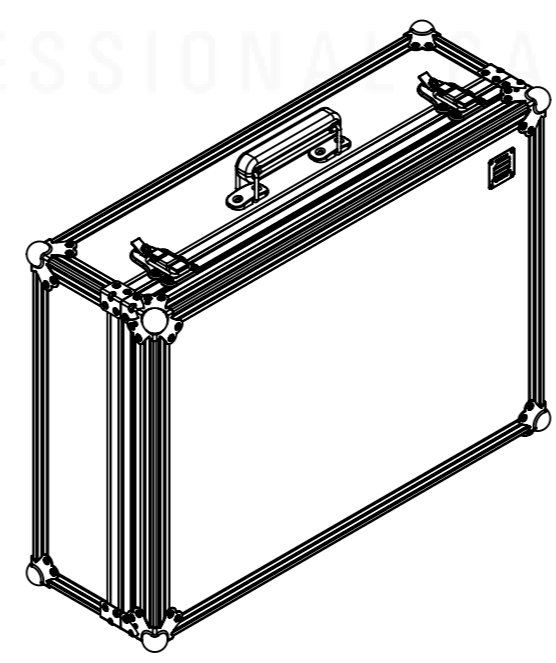

Internal Dimensions		
Width	Depth	Height
566	406	166
Weight	Approx. 8 Kg	
Wall Thickness	7mm	

IEC connector

Schuko outlets

Removable HD Foam Insert

Radios

Chargers

Remote speaker holder

Drawn by	Name	Date
CarlaSilva	CarlaSilva	06/02/2019
Reference	RADIO.106A	
Scale	units in mm	general tolerance
1:8	DO NOT SCALE	0.8mm
FC. 8x Rádios + Alimentação		