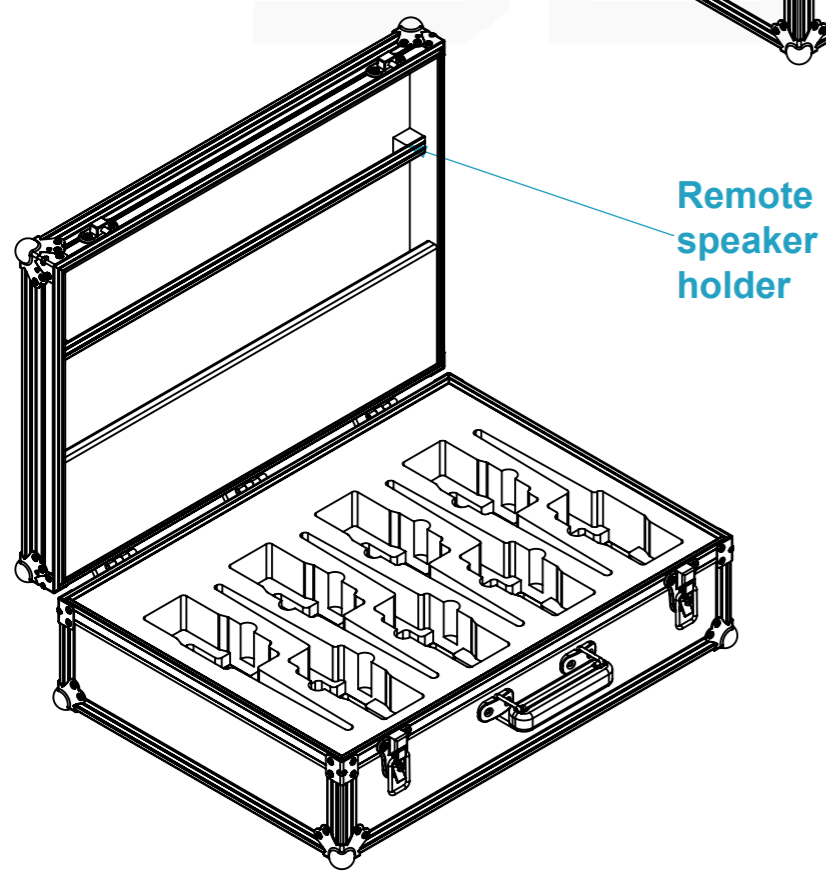

Internal Dimensions		
Width	Depth	Height
566	406	166
Weight	Approx. 8 Kg	
Wall Thickness	7mm	

IEC connector

Schuko outlets

Removable HD Foam Insert

Radios

Chargers

Remote speaker holder

Drawn by	Name	Date
CarlaSilva	CarlaSilva	06/02/2019
Reference	RADIO.106A	
Scale	units in mm	general tolerance
1:8	DO NOT SCALE	0.8mm
FC. 8x Rádios + Alimentação		

This drawing must not be copied or disclosed without consent of the owner

A3