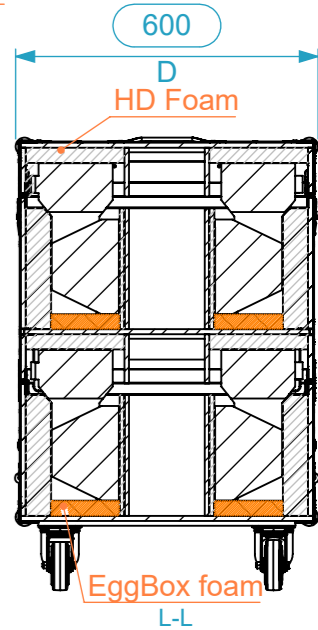

Equipment	Chauvet Color STRIKE M	
Width	Depth	Height
407	174	314
Weight	Approx. 12.1 Kg	
Internal Dimensions		
Width	Depth	Height
410	136	300
Weight	Approx. 38.22 Kg	
Wall Thickness	10mm	

ONLY THE LID

General External Dimensions		Usable Inner Dimensions	
W	Width	Wi	Inside Width
D	Depth	Di	Inside Depth
H	Height	Hi	Inside Height

A3

This drawing must not be copied or disclosed without consent of the owner

Drawn by	jose.couto	Name	Date
Reference	PROJET.758		10/03/2023
Scale	1:15	units in mm	general tolerance 0.8mm
		DO NOT SCALE	
		Flight case PRO-2M, 4x Chauvet Color STRIKE M	