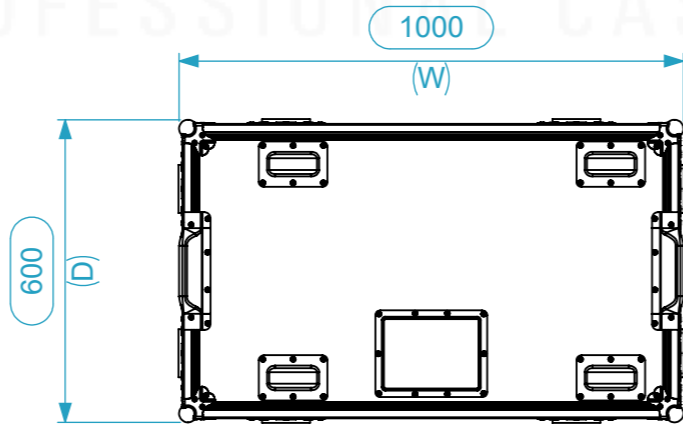

Equipment	Chauvet Color STRIKE M	
Width	Depth	Height
407	174	314
Weight	Approx. 12.1 Kg	
Internal Dimensions		
Width	Depth	Height
410	136	300
Weight	Approx. 38.22 Kg	
Wall Thickness	10mm	

ONLY THE LID

General External Dimensions		Usable Inner Dimensions	
W	Width	Wi	Inside Width
D	Depth	Di	Inside Depth
H	Height	Hi	Inside Height

A3

This drawing must not be copied or disclosed without consent of the owner

Drawn by	jose.couto	Name	Date
Reference	PROJET.758		10/03/2023
Scale	1:15	units in mm	general tolerance 0.8mm
		DO NOT SCALE	
		Flight case PRO-2M, 4x Chauvet Color STRIKE M	