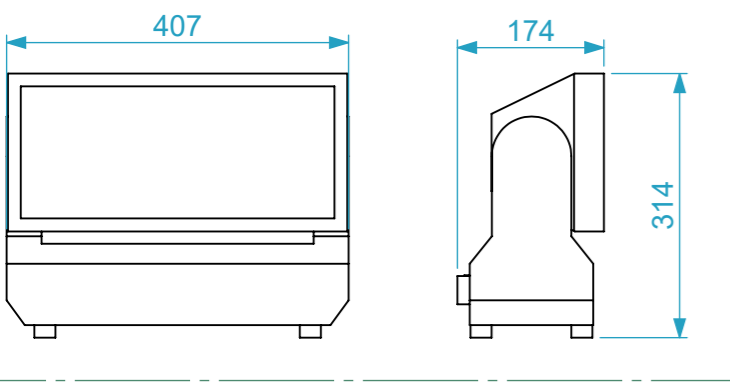

Equipment	Chauvet Color STRIKE M	
Width	Depth	Height
407	174	314
Weight	Approx. 12.1 Kg	
Internal Dimensions		
Width	Depth	Height
410	136	300
Weight	Approx. 38.22 Kg	
Wall Thickness	10mm	

ONLY THE LID

General External Dimensions		Usable Inner Dimensions	
W	Width	Wi	Inside Width
D	Depth	Di	Inside Depth
H	Height	Hi	Inside Height

A3

This drawing must not be copied or disclosed without consent of the owner

Drawn by	jose.couto	Name	Date
Reference	PROJET.758		10/03/2023
Scale	1:15	units in mm	general tolerance 0.8mm
		DO NOT SCALE	
		Flight case PRO-2M, 4x Chauvet Color STRIKE M	