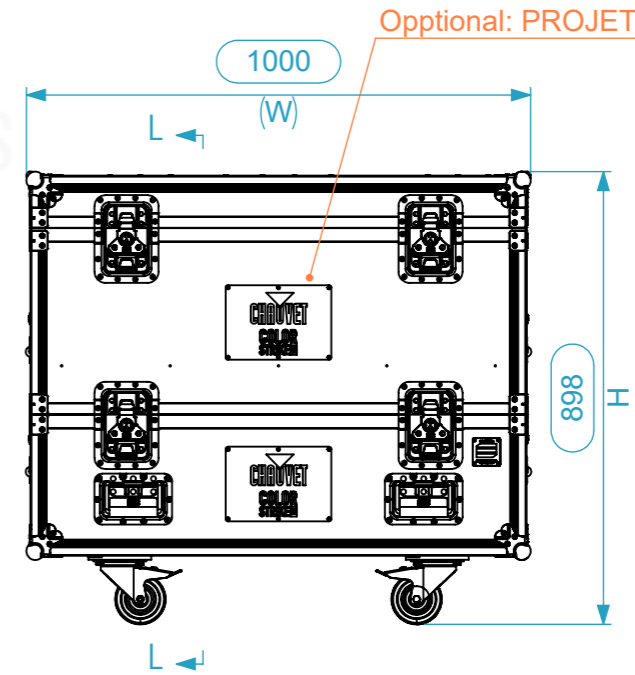

Equipment	Chauvet Color STRIKE M	
Width	Depth	Height
407	174	314
Weight	Approx. 12.1 Kg	
Internal Dimensions		
Width	Depth	Height
410	136	300
Weight	Approx. 38.22 Kg	
Wall Thickness	10mm	

ONLY THE LID

General External Dimensions		Usable Inner Dimensions	
W	Width	Wi	Inside Width
D	Depth	Di	Inside Depth
H	Height	Hi	Inside Height

A3

This drawing must not be copied or disclosed without consent of the owner

Drawn by	jose.couto	Name	Date
Reference	PROJET.758		10/03/2023
Scale	1:15	units in mm	general tolerance 0.8mm
		DO NOT SCALE	
		Flight case PRO-2M, 4x Chauvet Color STRIKE M	