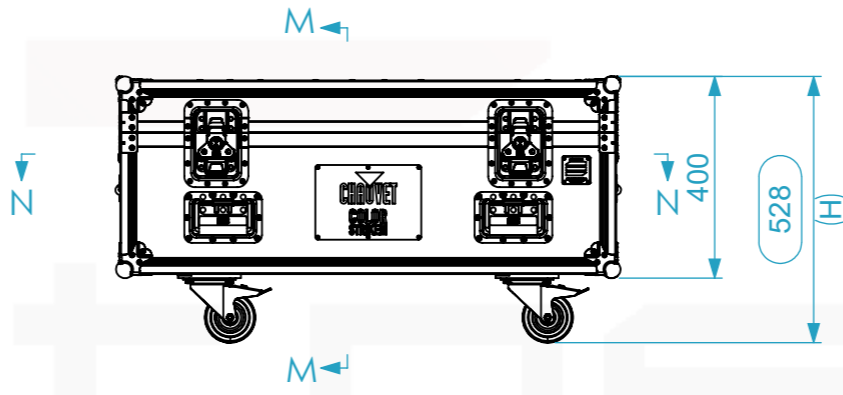

Equipment	Chauvet Color STRIKE M	
Width	Depth	Height
407	174	314
Weight	Approx. 12.1 Kg	
Internal Dimensions		
Width	Depth	Height
410	136	300
Weight	Approx. 38.22 Kg	
Wall Thickness	10mm	

ONLY THE LID

General External Dimensions		Usable Inner Dimensions	
W	Width	Wi	Inside Width
D	Depth	Di	Inside Depth
H	Height	Hi	Inside Height

A3

This drawing must not be copied or disclosed without consent of the owner

Drawn by	jose.couto	Name	Date
Reference	PROJET.758		10/03/2023
Scale	1:15	units in mm	general tolerance 0.8mm
		DO NOT SCALE	
		Flight case PRO-2M, 4x Chauvet Color STRIKE M	