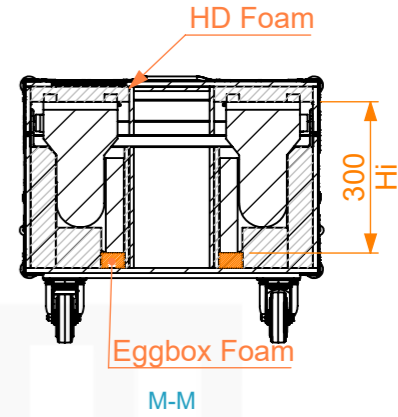

Equipment	Chauvet Color STRIKE M	
Width	Depth	Height
407	174	314
Weight	Approx. 12.1 Kg	
Internal Dimensions		
Width	Depth	Height
410	136	300
Weight	Approx. 38.22 Kg	
Wall Thickness	10mm	

ONLY THE LID

General External Dimensions		Usable Inner Dimensions	
W	Width	Wi	Inside Width
D	Depth	Di	Inside Depth
H	Height	Hi	Inside Height