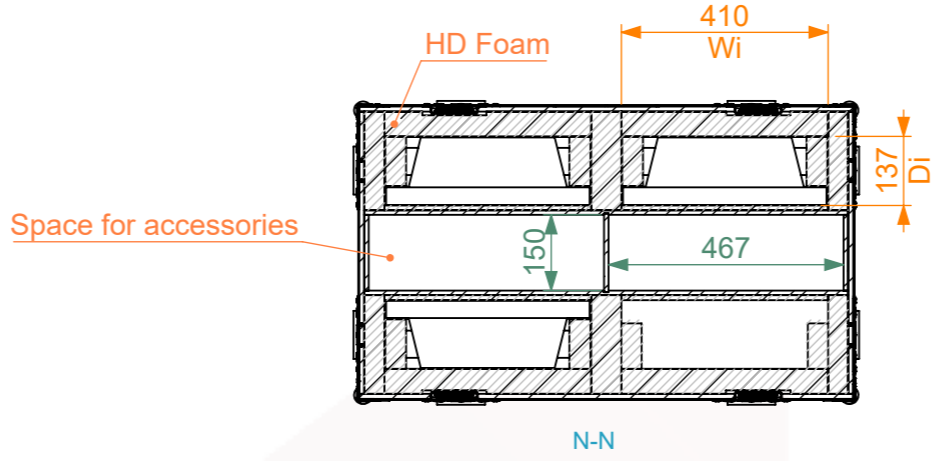

Equipment	Chauvet Color STRIKE M	
Width	Depth	Height
407	174	314
Weight	Approx. 12.1 Kg	
Internal Dimensions		
Width	Depth	Height
410	136	300
Weight	Approx. 38.22 Kg	
Wall Thickness	10mm	

ONLY THE LID

General External Dimensions		Usable Inner Dimensions	
W	Width	Wi	Inside Width
D	Depth	Di	Inside Depth
H	Height	Hi	Inside Height