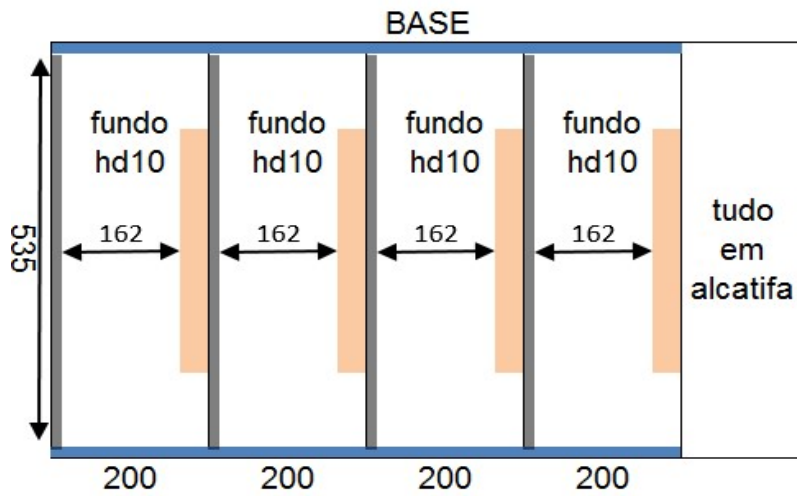

## CASE INTERIORES

Ref: PROJET.524  
Desig.: Flightcase, 4x Leding PanelCYC RGBW

Interior Case: 956x556x400  
Equipamento: 535 x 162+30 x 337  
Vista de Cima

Legenda:

|        |   |
|--------|---|
| Alcat. |  |
| HD10   |  |
| HD20   |  |
| HD30   |  |

## TAMPA

ontrol

TR16/Full/Pix1/Pix2  
 (17Chs/33Chs/9Chs/12Chs)

h LED display cover)