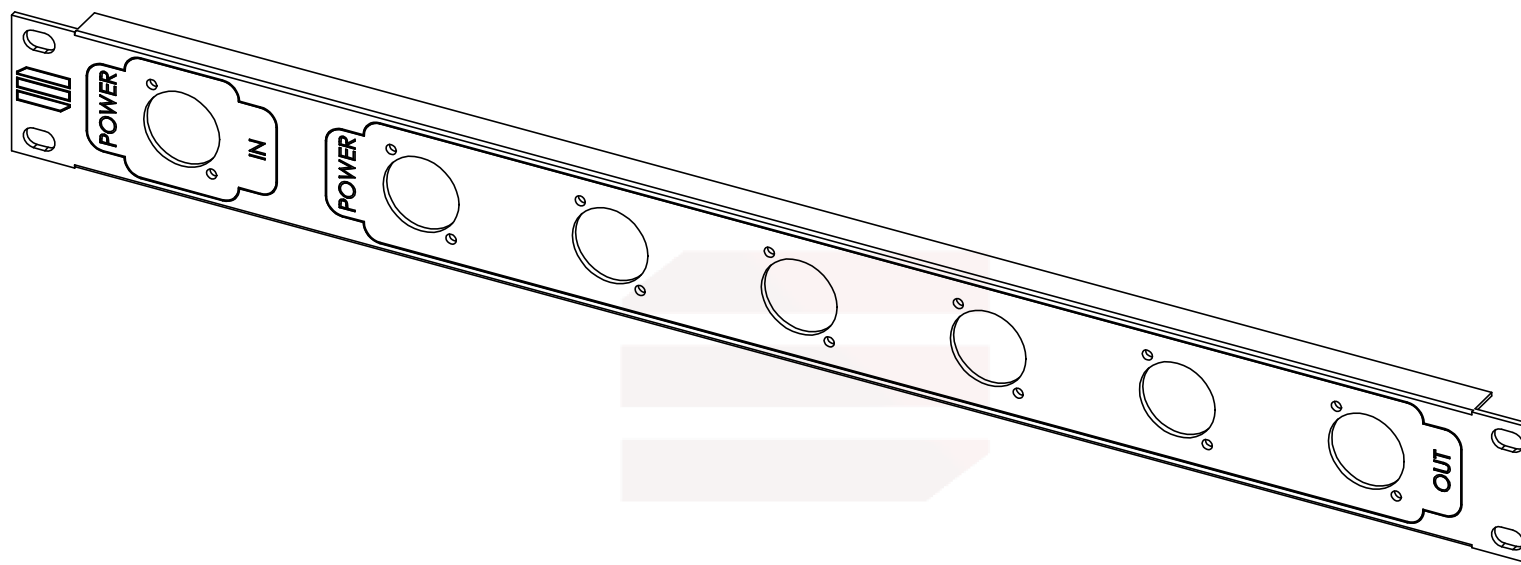

Painel Fresado com gravação Laser

Lista de Peças

Descrição	QTY.	comprimento (W)	largura (D)	espessura (Z)	Material
8721	1	483,50	44,50	2	ALUMÍNIO

A3

This drawing must not be copied or disclosed without consent of the owner

Drawn by	Name	Date
telmosantos		13-01-2016
Reference	PFK1.108	
Scale	1:1,5	
UNITS	mm	general tolerance
DO NOT SCALE	0,8mm	
1st Angle projection	PAINEL RACK 1U, 1-POWER IN 6-OUT	