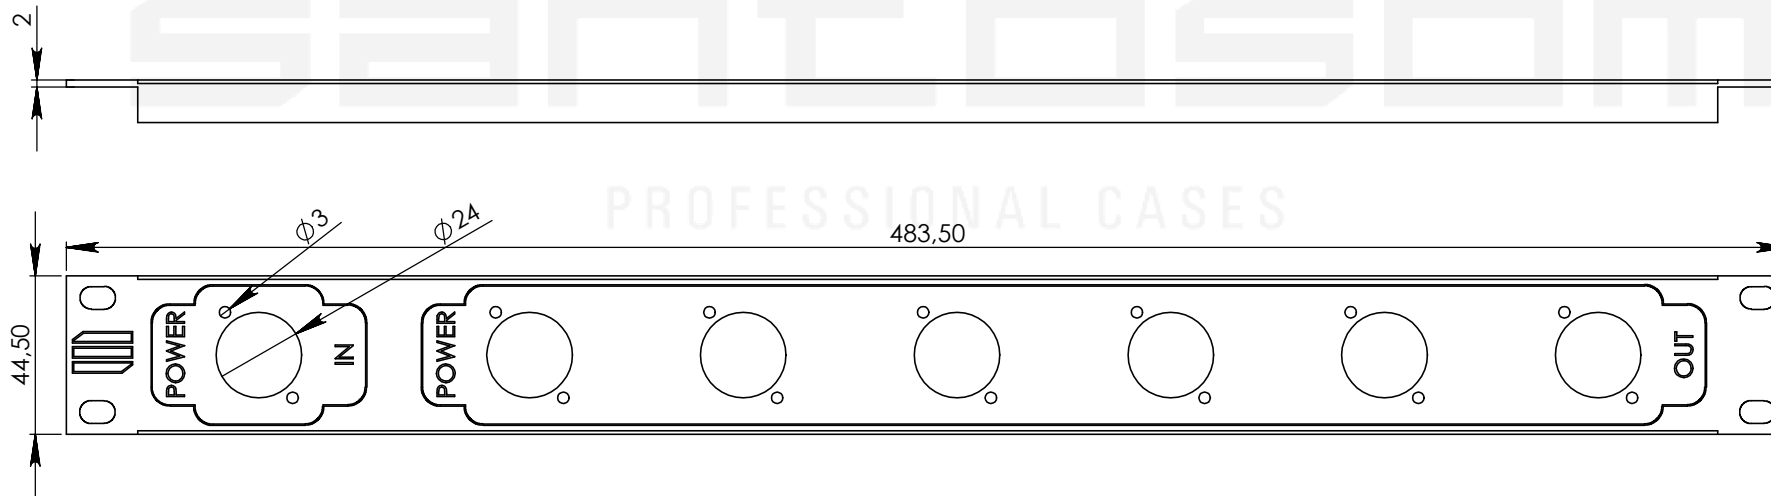

Painel Fresado com gravação Laser

Lista de Peças

Descrição	QTY.	comprimento (W)	largura (D)	espessura (Z)	Material
8721	1	483,50	44,50	2	ALUMÍNIO

A3

This drawing must not be copied or disclosed without consent of the owner

Drawn by	Name	Date
telmosantos		13-01-2016
Reference	PFK1.108	
Scale	1:1,5	
UNITS	mm	general tolerance
DO NOT SCALE	0,8mm	
1st Angle projection	PAINEL RACK 1U, 1-POWER IN 6-OUT	