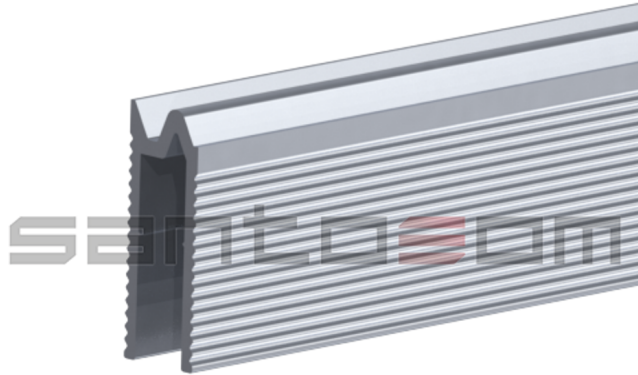

Aluminium hybrid lid location for 5 mm - White

Refª **PERFIL.EH05.91**

Aluminium hybrid lid location for 5 mm panel
>||< 1.6 mm
Lacado a branco

Max. dim. mm (w/d/h): / /

Weight kg: