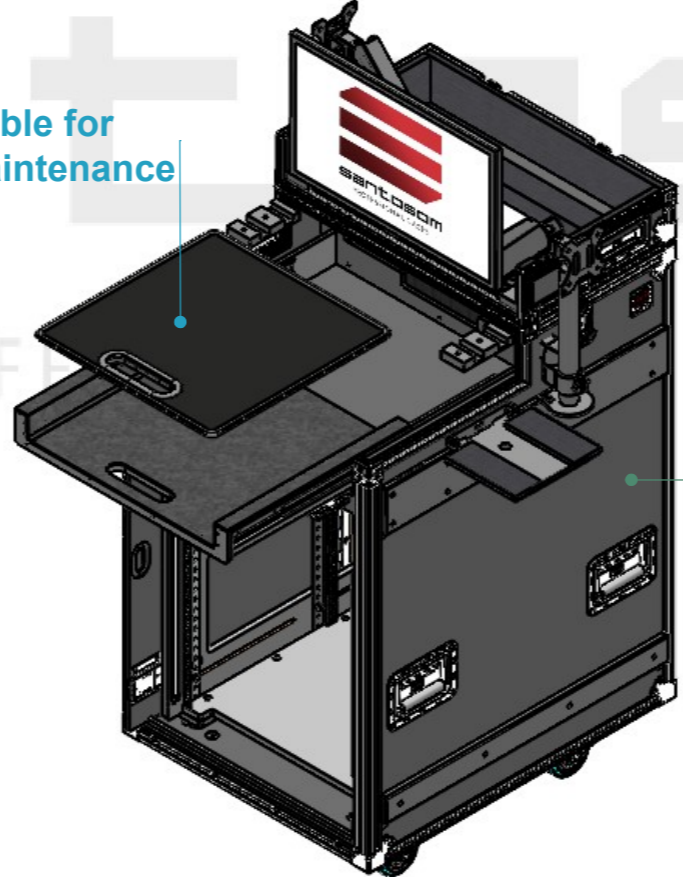

Dimensions

Width	Depth	Height
474	480	-

Detachable for easy maintenance

RG5B.06480103 (*)

Operation area

General External Dimensions	
W	Width
D	Depth
H	Height

(*) Related, optional item

This drawing must not be copied or disclosed without consent of the owner

Drawn by	Name	Date
alvaro.santos	alvaro.santos	22/04/2026
Reference	OMATS.04748	
Scale	units in mm	general tolerance
1:8	DO NOT SCALE	0.8mm
Tapete para operações logísticas (474x480)		

A3