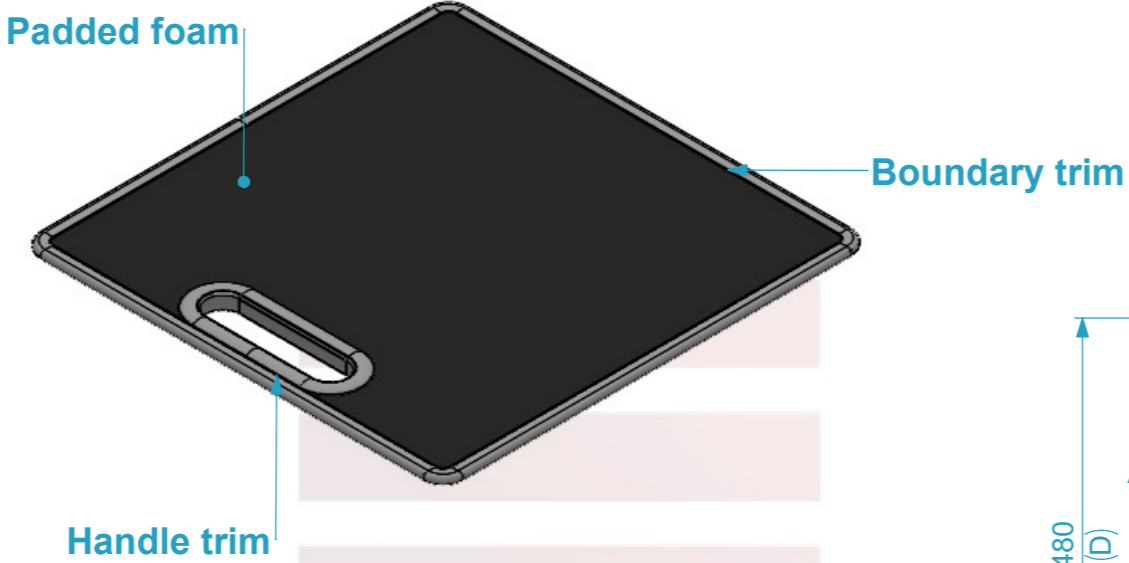

Dimensions

Width	Depth	Height
474	480	-

Detachable for easy maintenance

RG5B.06480103 (*)

Operation area

General External Dimensions	
W	Width
D	Depth
H	Height

(*) Related, optional item

This drawing must not be copied or disclosed without consent of the owner

Drawn by	Name	Date
alvaro.santos	alvaro.santos	22/04/2026
Reference	OMATS.04748	
Scale	units in mm	general tolerance
1:8	DO NOT SCALE	0.8mm
Tapete para operações logísticas (474x480)		

A3