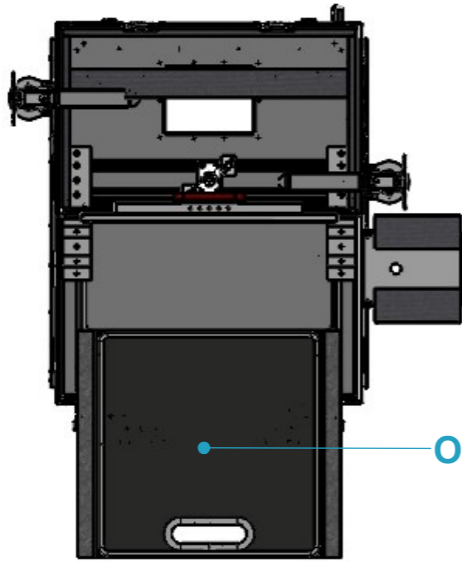

Dimensions

Width	Depth	Height
474	480	-

Detachable for easy maintenance

RG5B.06480103 (*)

Operation area

General External Dimensions	
W	Width
D	Depth
H	Height

(*) Related, optional item

This drawing must not be copied or disclosed without consent of the owner

Drawn by	Name	Date
alvaro.santos	alvaro.santos	22/04/2026
Reference	OMATS.04748	
Scale	units in mm	general tolerance
1:8	DO NOT SCALE	0.8mm
Tapete para operações logísticas (474x480)		

A3