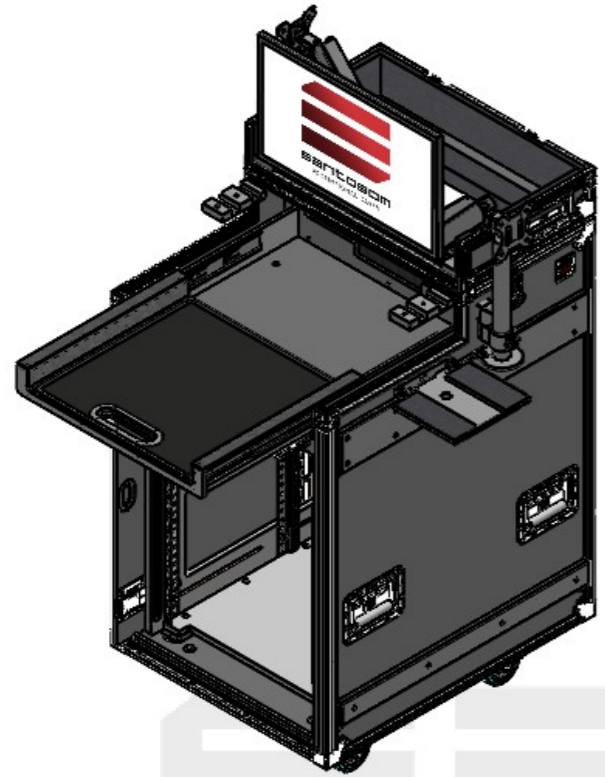

Dimensions

Width	Depth	Height
474	480	-

Detachable for easy maintenance

RG5B.06480103 (*)

Operation area

General External Dimensions	
W	Width
D	Depth
H	Height

(*) Related, optional item

This drawing must not be copied or disclosed without consent of the owner

Drawn by	Name	Date
alvaro.santos	alvaro.santos	22/04/2026
Reference	OMATS.04748	
Scale	units in mm	general tolerance
1:8	DO NOT SCALE	0.8mm
Tapete para operações logísticas (474x480)		

A3