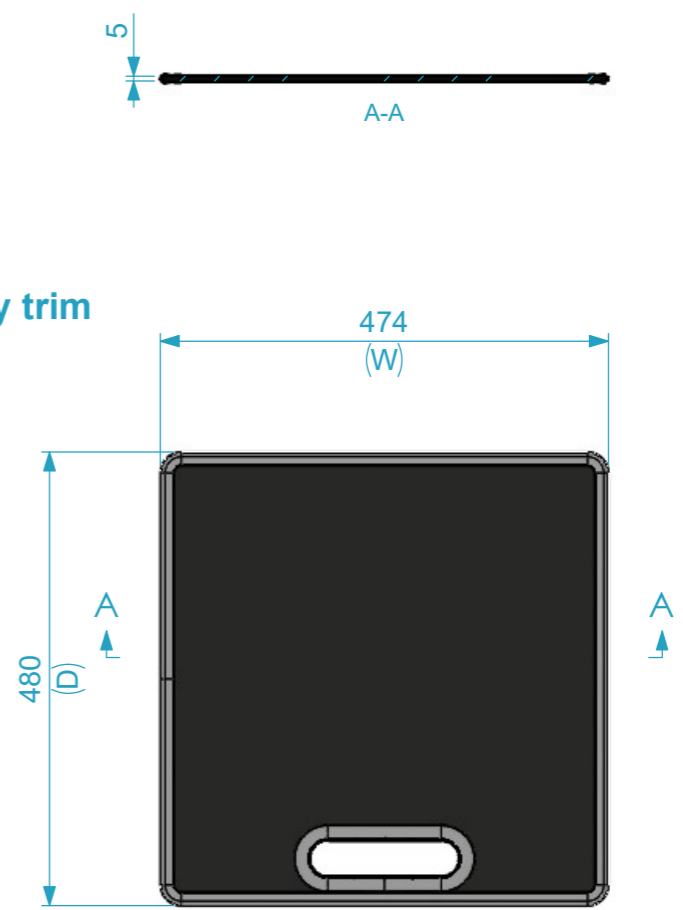

Dimensions

Width	Depth	Height
474	480	-

Detachable for easy maintenance

RG5B.06480103 (*)

Operation area

General External Dimensions	
W	Width
D	Depth
H	Height

(*) Related, optional item

This drawing must not be copied or disclosed without consent of the owner

Drawn by	Name	Date
alvaro.santos	alvaro.santos	22/04/2026
Reference	OMATS.04748	
Scale	units in mm	general tolerance
1:8	DO NOT SCALE	0.8mm
Tapete para operações logísticas (474x480)		

A3