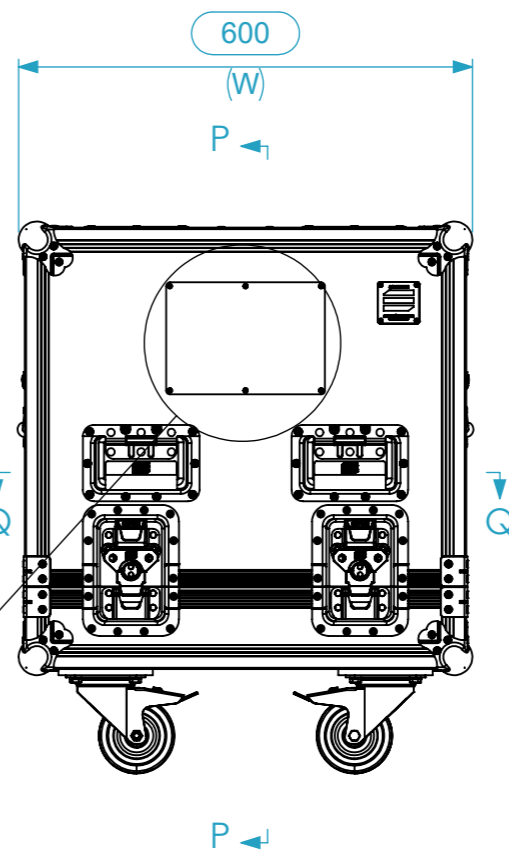

Equipment			NEXO P10		
Width	Depth	Height			
384	280	496			
Weight	Approx. 15 Kg				
Internal Dimensions					
Width	Depth	Height			
388	537	497			
Weight	Approx. 25 Kg				
Wall Thickness		10mm			

General External Dimensions	
W	Width
D	Depth
H	Height
Usable Inner Dimensions	
Wi	Inside Width
Di	Inside Depth
Hi	Inside Height

Name	Date
Drawn by paula.almeida	21/10/2025
Reference	MONITOR.186
Scale	1:10
units in mm	general tolerance 0.8mm
DO NOT SCALE	Flight case PRO. 2x NEXO P10

This drawing must not be copied or disclosed without consent of the owner