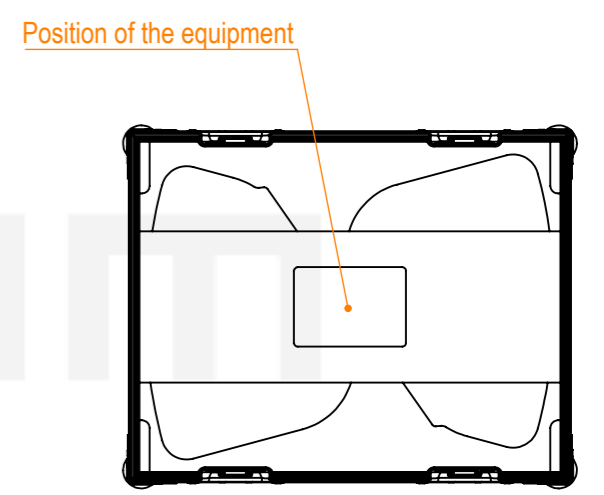

Equipment			NEXO P10		
Width	Depth	Height			
384	280	496			
Weight	Approx. 15 Kg				
Internal Dimensions					
Width	Depth	Height			
388	537	497			
Weight	Approx. 25 Kg				
Wall Thickness		10mm			

General External Dimensions	
W	Width
D	Depth
H	Height
Usable Inner Dimensions	
Wi	Inside Width
Di	Inside Depth
Hi	Inside Height

Name	Date
Drawn by paula.almeida	21/10/2025
Reference	MONITOR.186
Scale	1:10
units in mm	general tolerance 0.8mm
DO NOT SCALE	Flight case PRO. 2x NEXO P10

This drawing must not be copied or disclosed without consent of the owner