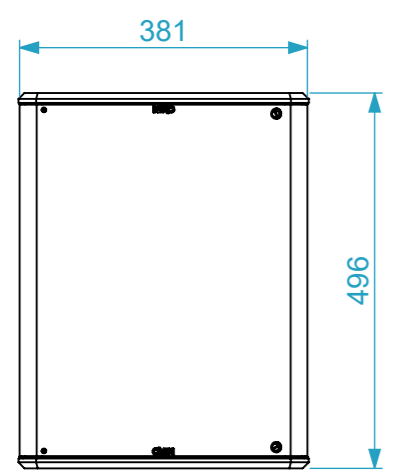

Equipment			NEXO P10		
Width	Depth	Height			
384	280	496			
Weight	Approx. 15 Kg				
Internal Dimensions					
Width	Depth	Height			
388	537	497			
Weight	Approx. 25 Kg				
Wall Thickness		10mm			

General External Dimensions	
W	Width
D	Depth
H	Height
Usable Inner Dimensions	
Wi	Inside Width
Di	Inside Depth
Hi	Inside Height

Name	Date
Drawn by paula.almeida	21/10/2025
Reference	MONITOR.186
Scale	1:10
units in mm	general tolerance 0.8mm
DO NOT SCALE	Flight case PRO. 2x NEXO P10

This drawing must not be copied or disclosed without consent of the owner