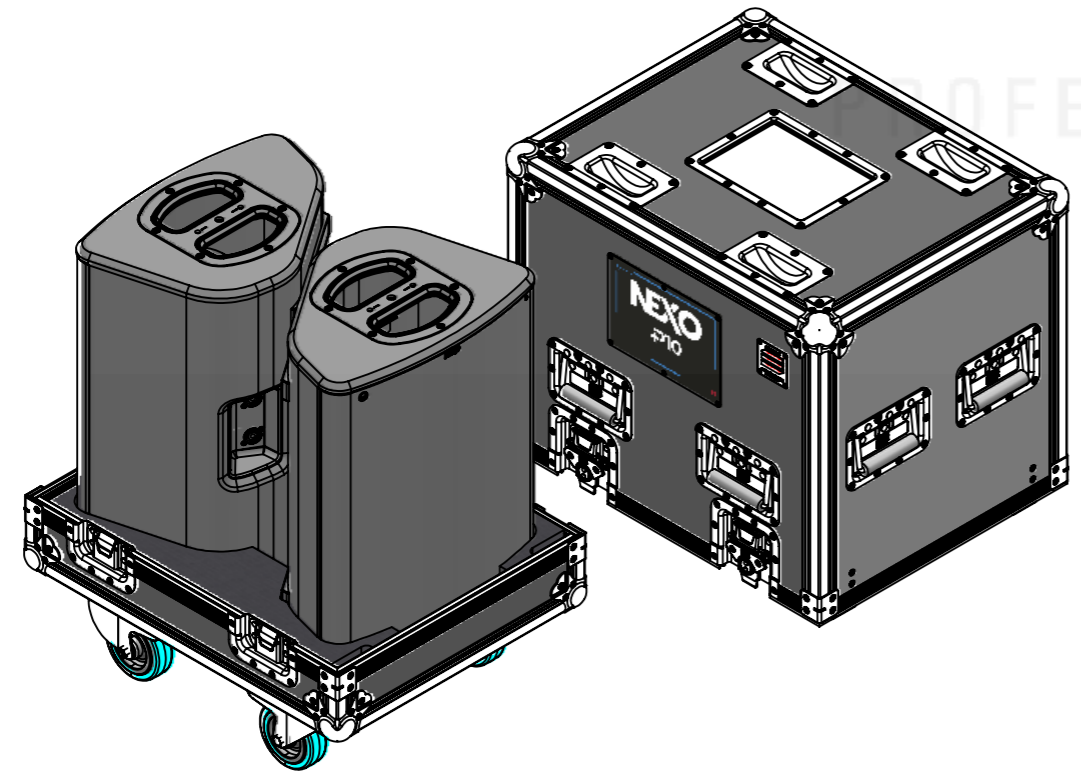

Equipment			NEXO P10		
Width	Depth	Height			
384	280	496			
Weight	Approx. 15 Kg				
Internal Dimensions					
Width	Depth	Height			
388	537	497			
Weight	Approx. 25 Kg				
Wall Thickness		10mm			

General External Dimensions	
W	Width
D	Depth
H	Height
Usable Inner Dimensions	
Wi	Inside Width
Di	Inside Depth
Hi	Inside Height

Name	Date
Drawn by paula.almeida	21/10/2025
Reference	MONITOR.186
Scale	1:10
units in mm	general tolerance 0.8mm
DO NOT SCALE	Flight case PRO. 2x NEXO P10

This drawing must not be copied or disclosed without consent of the owner