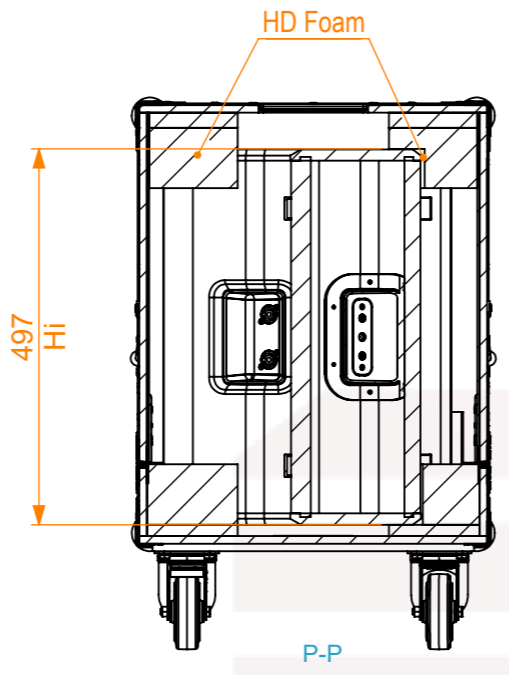

Equipment			NEXO P10		
Width	Depth	Height			
384	280	496			
Weight	Approx. 15 Kg				
Internal Dimensions					
Width	Depth	Height			
388	537	497			
Weight	Approx. 25 Kg				
Wall Thickness		10mm			

General External Dimensions	
W	Width
D	Depth
H	Height
Usable Inner Dimensions	
Wi	Inside Width
Di	Inside Depth
Hi	Inside Height

Name	Date
Drawn by paula.almeida	21/10/2025
Reference	MONITOR.186
Scale	1:10
units in mm	general tolerance 0.8mm
DO NOT SCALE	Flight case PRO. 2x NEXO P10

This drawing must not be copied or disclosed without consent of the owner