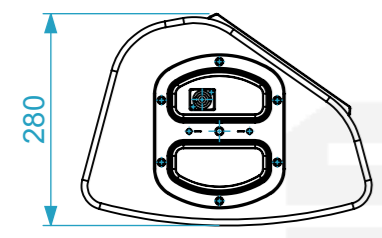

Equipment			NEXO P10		
Width	Depth	Height			
384	280	496			
Weight	Approx. 15 Kg				
Internal Dimensions					
Width	Depth	Height			
388	537	497			
Weight	Approx. 25 Kg				
Wall Thickness		10mm			

General External Dimensions	
W	Width
D	Depth
H	Height
Usable Inner Dimensions	
Wi	Inside Width
Di	Inside Depth
Hi	Inside Height

Name	Date
Drawn by paula.almeida	21/10/2025
Reference	MONITOR.186
Scale	1:10
units in mm	general tolerance 0.8mm
DO NOT SCALE	Flight case PRO. 2x NEXO P10

This drawing must not be copied or disclosed without consent of the owner