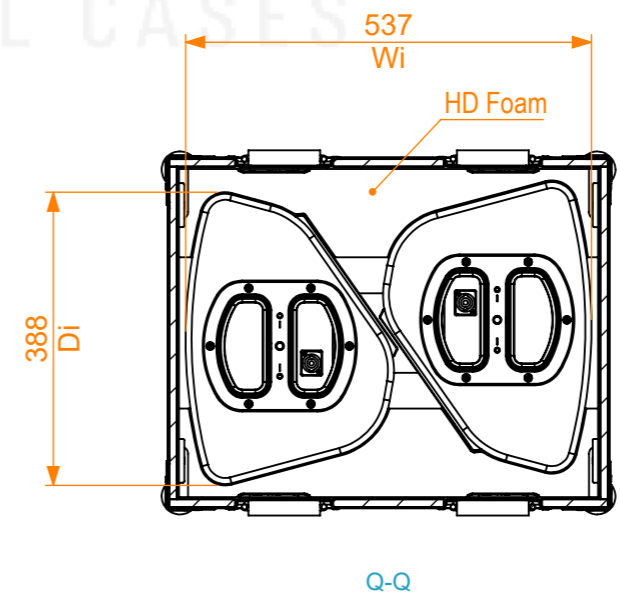

Equipment			NEXO P10		
Width	Depth	Height			
384	280	496			
Weight	Approx. 15 Kg				
Internal Dimensions					
Width	Depth	Height			
388	537	497			
Weight	Approx. 25 Kg				
Wall Thickness		10mm			

General External Dimensions	
W	Width
D	Depth
H	Height
Usable Inner Dimensions	
Wi	Inside Width
Di	Inside Depth
Hi	Inside Height

Name	Date
Drawn by paula.almeida	21/10/2025
Reference	MONITOR.186
Scale	1:10
units in mm	general tolerance 0.8mm
DO NOT SCALE	Flight case PRO. 2x NEXO P10

This drawing must not be copied or disclosed without consent of the owner