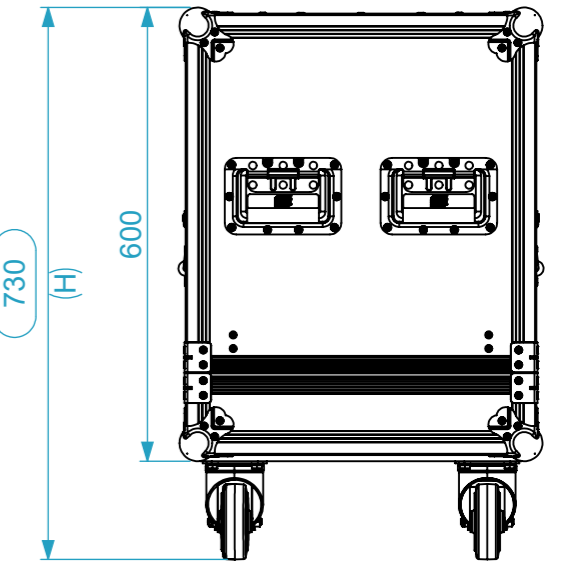

Equipment			NEXO P10		
Width	Depth	Height			
384	280	496			
Weight	Approx. 15 Kg				
Internal Dimensions					
Width	Depth	Height			
388	537	497			
Weight	Approx. 25 Kg				
Wall Thickness		10mm			

General External Dimensions	
W	Width
D	Depth
H	Height
Usable Inner Dimensions	
Wi	Inside Width
Di	Inside Depth
Hi	Inside Height

Name	Date
Drawn by paula.almeida	21/10/2025
Reference	MONITOR.186
Scale	1:10
units in mm	general tolerance 0.8mm
DO NOT SCALE	Flight case PRO. 2x NEXO P10

This drawing must not be copied or disclosed without consent of the owner