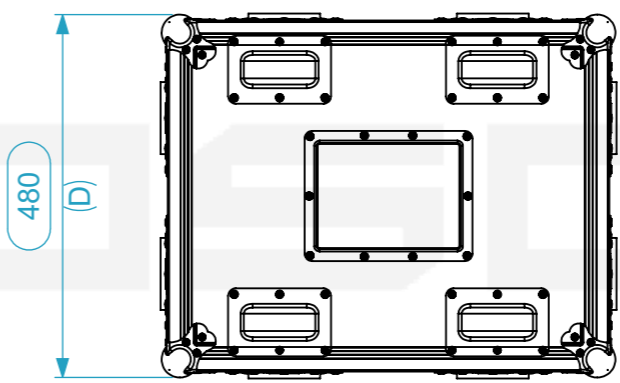

Equipment			NEXO P10		
Width	Depth	Height			
384	280	496			
Weight	Approx. 15 Kg				
Internal Dimensions					
Width	Depth	Height			
388	537	497			
Weight	Approx. 25 Kg				
Wall Thickness		10mm			

General External Dimensions	
W	Width
D	Depth
H	Height
Usable Inner Dimensions	
Wi	Inside Width
Di	Inside Depth
Hi	Inside Height

Name	Date
Drawn by paula.almeida	21/10/2025
Reference	MONITOR.186
Scale	1:10
units in mm	general tolerance 0.8mm
DO NOT SCALE	Flight case PRO. 2x NEXO P10

This drawing must not be copied or disclosed without consent of the owner