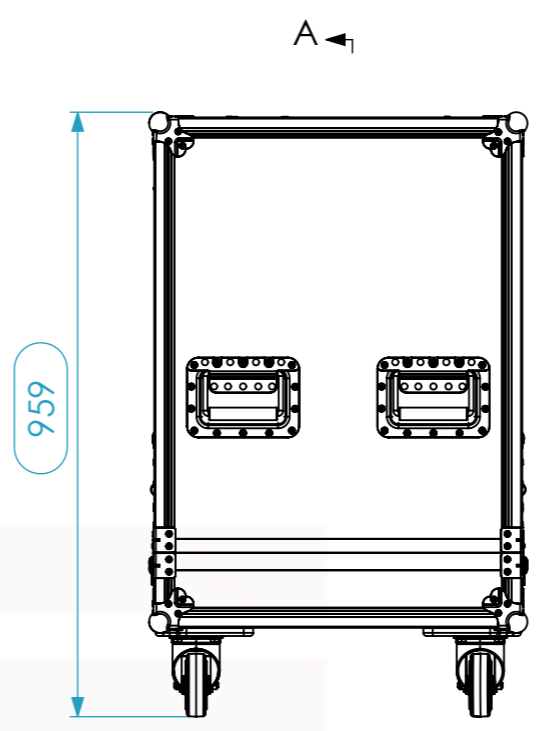

Equipment			NEXT LAm115		
Width	Depth	Height			
532	385	746			
Internal Dimensions					
Width	Depth	Height			
796	556	786			
Weight	Approx. 39 Kg				
Wall Thickness					10mm

NEXT LAm115

HD Foam Inserts

Name	alexandre	
Date	14-11-2018	
Reference	MONITOR.112	
Scale	1:12	units in mm
DO NOT SCALE	general tolerance 0.8mm	
1st Angle projection	FC, 2x NEXT LM115, Rodas	

This drawing must not be copied or disclosed without consent of the owner

A3