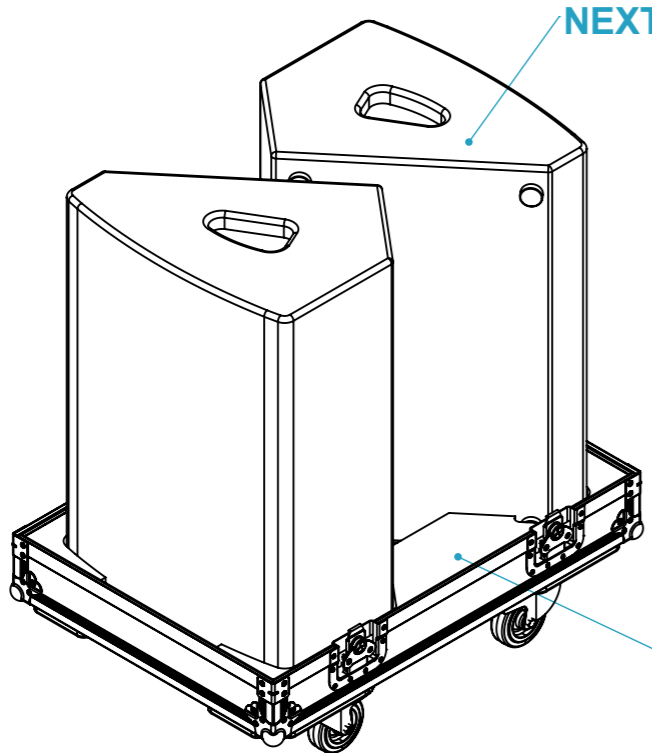

Equipment			NEXT LAm115		
Width	Depth	Height			
532	385	746			
Internal Dimensions					
Width	Depth	Height			
796	556	786			
Weight	Approx. 39 Kg				
Wall Thickness					10mm

NEXT LAm115

HD Foam Inserts

Name	alexandre	
Date	14-11-2018	
Reference	MONITOR.112	
Scale	1:12	units in mm
DO NOT SCALE	general tolerance 0.8mm	
1st Angle projection	FC, 2x NEXT LM115, Rodas	

This drawing must not be copied or disclosed without consent of the owner

A3