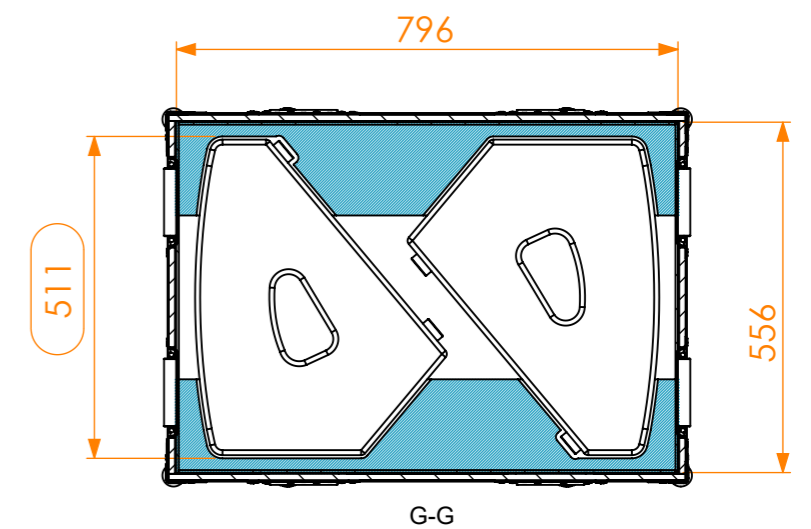

Equipment			NEXT LAm115		
Width	Depth	Height			
532	385	746			
Internal Dimensions					
Width	Depth	Height			
796	556	786			
Weight	Approx. 39 Kg				
Wall Thickness					10mm

NEXT LAm115

HD Foam Inserts

Name	alexandre	
Date	14-11-2018	
Reference	MONITOR.112	
Scale	1:12	units in mm
DO NOT SCALE	general tolerance 0.8mm	
1st Angle projection	FC, 2x NEXT LM115, Rodas	

This drawing must not be copied or disclosed without consent of the owner

A3