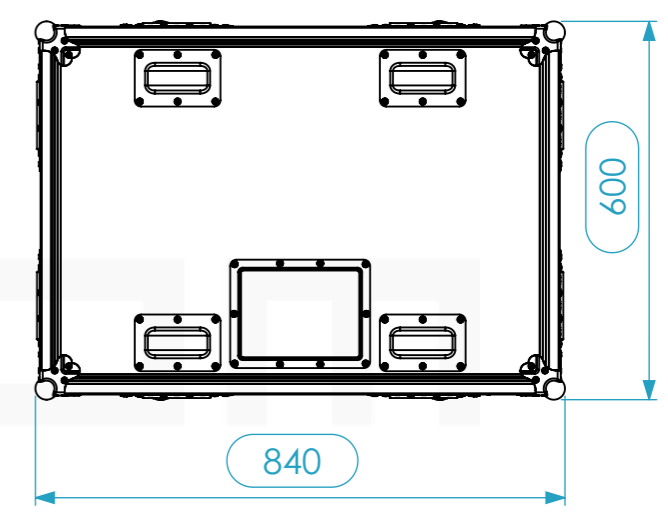

Equipment			NEXT LAm115		
Width	Depth	Height			
532	385	746			
Internal Dimensions					
Width	Depth	Height			
796	556	786			
Weight	Approx. 39 Kg				
Wall Thickness					10mm

NEXT LAm115

HD Foam Inserts

Name	alexandre	
Date	14-11-2018	
Reference	MONITOR.112	
Scale	1:12	units in mm
DO NOT SCALE	general tolerance 0.8mm	
1st Angle projection	FC, 2x NEXT LM115, Rodas	

This drawing must not be copied or disclosed without consent of the owner

A3