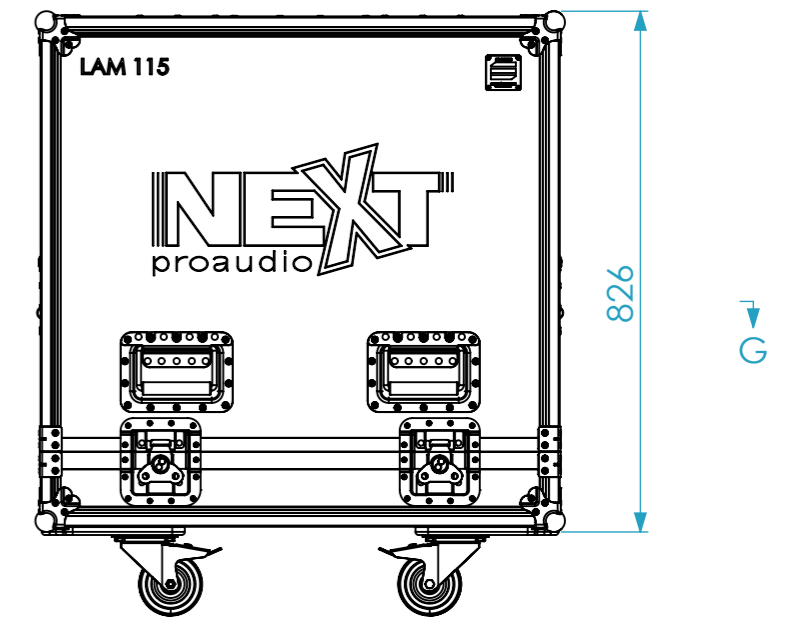

Equipment			NEXT LAm115		
Width	Depth	Height			
532	385	746			
Internal Dimensions					
Width	Depth	Height			
796	556	786			
Weight	Approx. 39 Kg				
Wall Thickness					10mm

NEXT LAm115

HD Foam Inserts

Name	alexandre	
Date	14-11-2018	
Reference	MONITOR.112	
Scale	1:12	units in mm
DO NOT SCALE	general tolerance 0.8mm	
1st Angle projection	FC, 2x NEXT LM115, Rodas	

This drawing must not be copied or disclosed without consent of the owner

A3