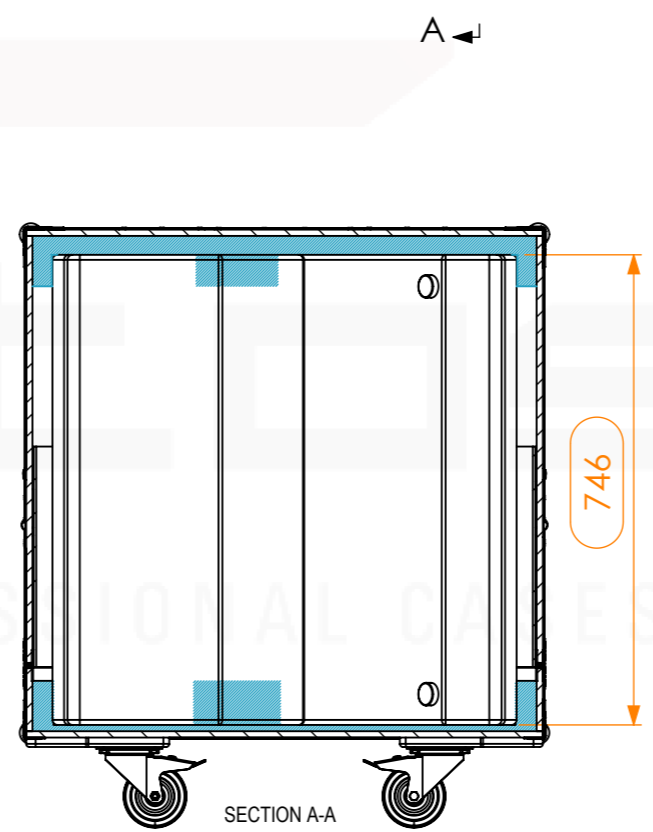

Equipment			NEXT LAm115		
Width	Depth	Height			
532	385	746			
Internal Dimensions					
Width	Depth	Height			
796	556	786			
Weight	Approx. 39 Kg				
Wall Thickness					10mm

NEXT LAm115

HD Foam Inserts

Name	alexandre	
Date	14-11-2018	
Reference	MONITOR.112	
Scale	1:12	units in mm
DO NOT SCALE	general tolerance 0.8mm	
1st Angle projection	FC, 2x NEXT LM115, Rodas	

This drawing must not be copied or disclosed without consent of the owner

A3