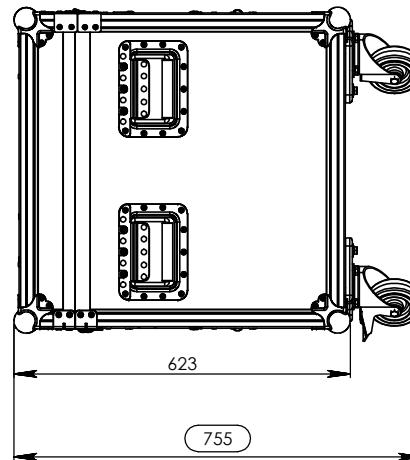

Interior dimensions

Length	Width	Height
1156	556	580
Weight	Approx. 62 Kg	

Drawn by	Name	Date
	pedroneves	21-01-2012
Reference	ML1160	
Scale	1:7	general dimensions
	1:17	details
	MaiGo PROTOUR ML1160	