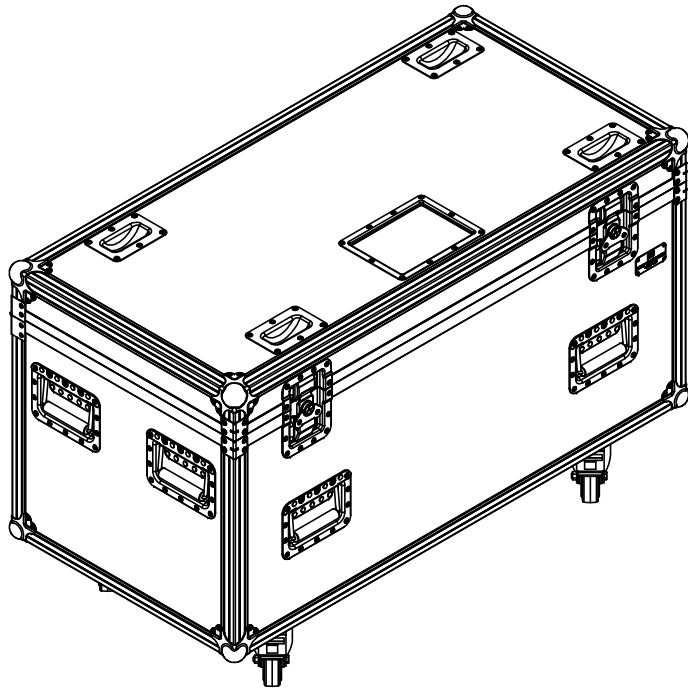

Interior dimensions

Length	Width	Height
1156	556	580
Weight	Approx. 62 Kg	

Drawn by	Name	Date
	pedroneves	21-01-2012
Reference	ML1160	
Scale	1:7	general dimensions
	1:17	details
	MaiGo PROTOUR ML1160	