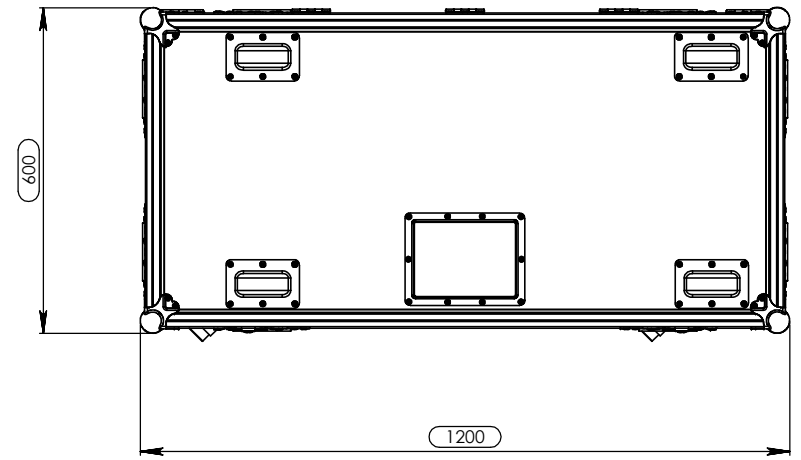

Interior dimensions

Length	Width	Height
1156	556	580
Weight	Approx. 62 Kg	

Drawn by	Name	Date
	pedroneves	21-01-2012
Reference	ML1160	
Scale	1:7	general dimensions
	1:17	details
	MaiGo PROTOUR ML1160	