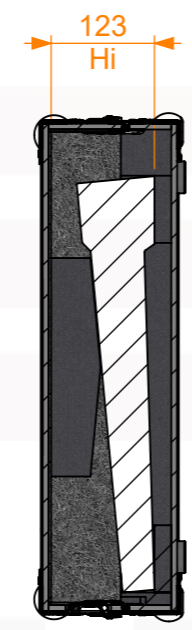

Equipment	Signature 22	
Width	Depth	Height
660	490	109
Weight	Approx. 5.4Kg	
Internal Dimensions		
Width	Depth	Height
660	496	123
Weight	Approx. 12 Kg	

General External Dimensions		Usable Inner Dimensions	
W	Width	Wi	Inside Width
D	Depth	Di	Inside Depth
H	Height	Hi	Inside Height

Drawn by	Name	Date
jose.couto	jose.couto	08/09/2022
Reference	MIXER.512	
Scale	units in mm	general tolerance
1:9	DO NOT SCALE	0.8mm
Flight case, Soundcraft Signature 22		

This drawing must not be copied or disclosed without consent of the owner