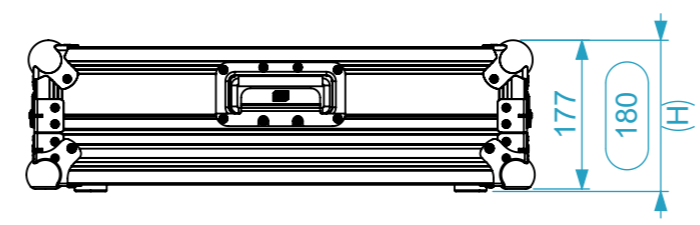

Equipment	Signature 22	
Width	Depth	Height
660	490	109
Weight	Approx. 5.4Kg	
Internal Dimensions		
Width	Depth	Height
660	496	123
Weight	Approx. 12 Kg	

General External Dimensions		Usable Inner Dimensions	
W	Width	Wi	Inside Width
D	Depth	Di	Inside Depth
H	Height	Hi	Inside Height

Drawn by	Name	Date
jose.couto	jose.couto	08/09/2022
Reference	MIXER.512	
Scale	units in mm	general tolerance
1:9	DO NOT SCALE	0.8mm
Flight case, Soundcraft Signature 22		

This drawing must not be copied or disclosed without consent of the owner