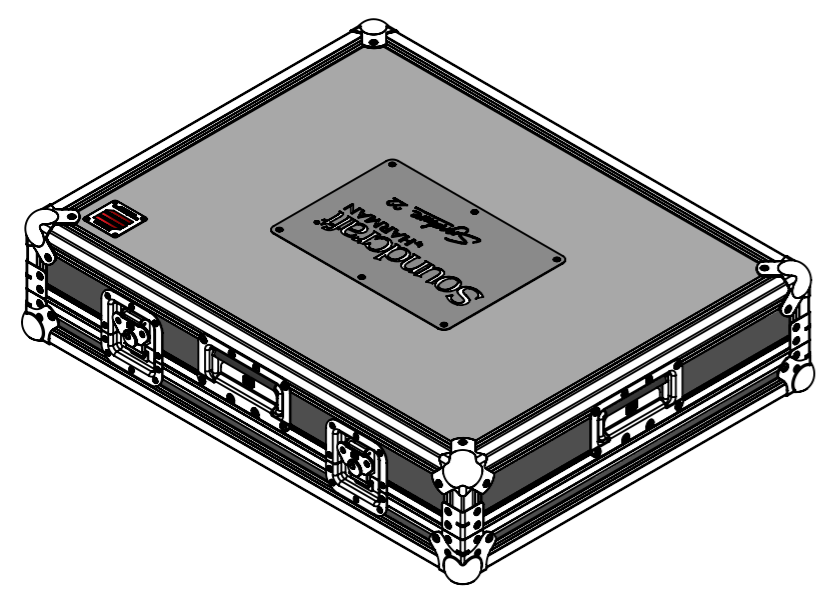

Equipment	Signature 22	
Width	Depth	Height
660	490	109
Weight	Approx. 5.4Kg	
Internal Dimensions		
Width	Depth	Height
660	496	123
Weight	Approx. 12 Kg	

General External Dimensions		Usable Inner Dimensions	
W	Width	Wi	Inside Width
D	Depth	Di	Inside Depth
H	Height	Hi	Inside Height

Drawn by	Name	Date
jose.couto	jose.couto	08/09/2022
Reference	MIXER.512	
Scale	units in mm	general tolerance
1:9	DO NOT SCALE	0.8mm
Flight case, Soundcraft Signature 22		

This drawing must not be copied or disclosed without consent of the owner