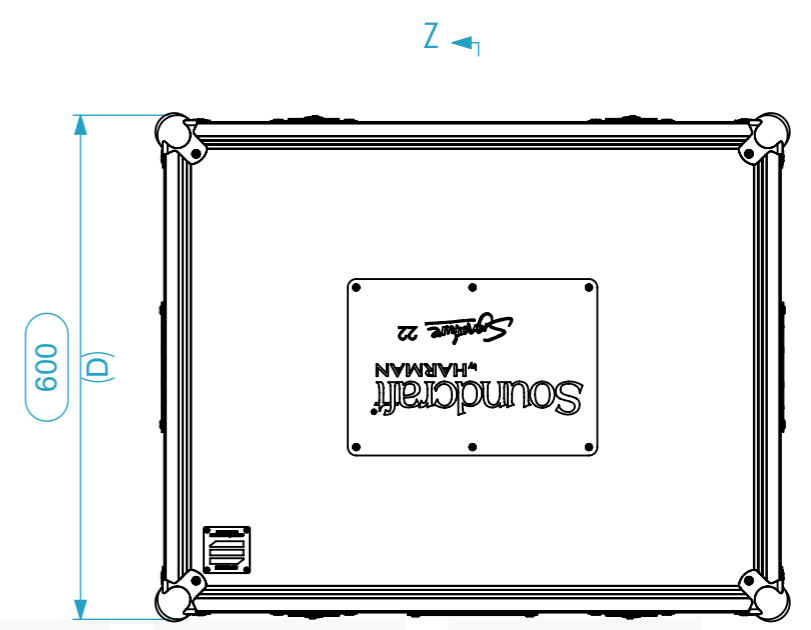

Equipment	Signature 22	
Width	Depth	Height
660	490	109
Weight	Approx. 5.4Kg	
Internal Dimensions		
Width	Depth	Height
660	496	123
Weight	Approx. 12 Kg	

General External Dimensions		Usable Inner Dimensions	
W	Width	Wi	Inside Width
D	Depth	Di	Inside Depth
H	Height	Hi	Inside Height

Drawn by	Name	Date
jose.couto	jose.couto	08/09/2022
Reference	MIXER.512	
Scale	units in mm	general tolerance
1:9	DO NOT SCALE	0.8mm
Flight case, Soundcraft Signature 22		

This drawing must not be copied or disclosed without consent of the owner