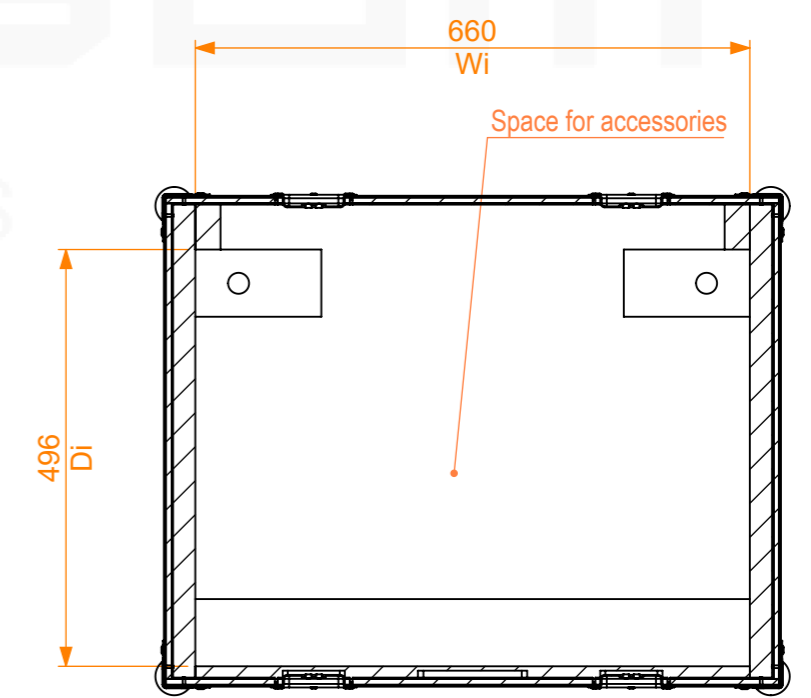

Equipment	Signature 22	
Width	Depth	Height
660	490	109
Weight	Approx. 5.4Kg	
Internal Dimensions		
Width	Depth	Height
660	496	123
Weight	Approx. 12 Kg	

General External Dimensions		Usable Inner Dimensions	
W	Width	Wi	Inside Width
D	Depth	Di	Inside Depth
H	Height	Hi	Inside Height

Drawn by	Name	Date
jose.couto	jose.couto	08/09/2022
Reference	MIXER.512	
Scale	units in mm	general tolerance
1:9	DO NOT SCALE	0.8mm
Flight case, Soundcraft Signature 22		

This drawing must not be copied or disclosed without consent of the owner