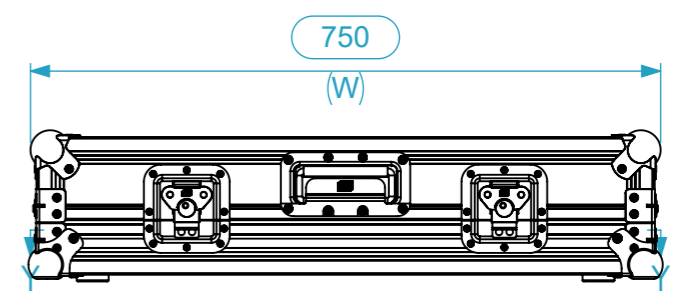

Equipment	Signature 22	
Width	Depth	Height
660	490	109
Weight	Approx. 5.4Kg	
Internal Dimensions		
Width	Depth	Height
660	496	123
Weight	Approx. 12 Kg	

General External Dimensions		Usable Inner Dimensions	
W	Width	Wi	Inside Width
D	Depth	Di	Inside Depth
H	Height	Hi	Inside Height

Drawn by	Name	Date
jose.couto	jose.couto	08/09/2022
Reference	MIXER.512	
Scale	units in mm	general tolerance
1:9	DO NOT SCALE	0.8mm
Flight case, Soundcraft Signature 22		

This drawing must not be copied or disclosed without consent of the owner