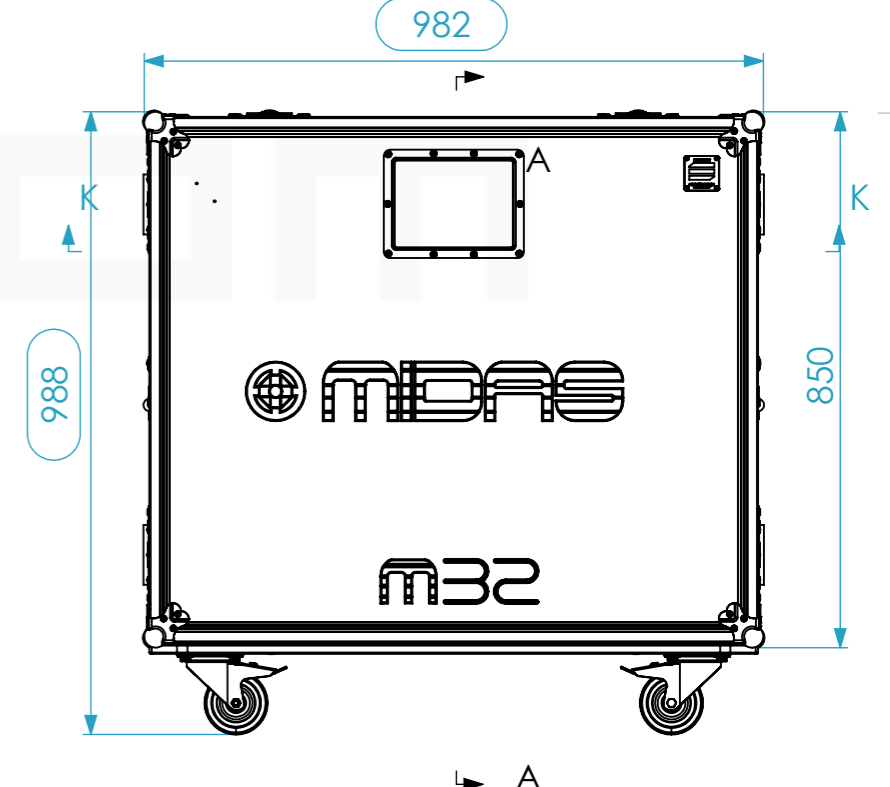

Exterior dimensions		
Width	Depth	Height
982	850	345
Weight	Approx. 43Kg	
Wall Thickness	10mm	

Components		
Qty	Ref.	Description
1	MIXER.479.A01	Skate for FC, MIDAS M32
1	MIXER.479.A02	compartment for FC, MIDAS M32
1	MIXER.479.A03	ilumination Led for MIDAS M32
Options available (not included in the Case)		
1	MIXER.479.A04	KIT SUPPORT NOTEBOOK
1	MIXER.479.A05	KIT SUPPORT TABLET
2	SUPORTE.1050	

Name	Date
Drawn by projects	14/12/2021
Reference	MIXER.479
Scale	1:12
units in mm	general tolerance 0.8mm
DO NOT SCALE	
FC, Midas M32 Digital Mixer, móvil	

This drawing must not be copied or disclosed without consent of the owner

1st Angle projection

A3