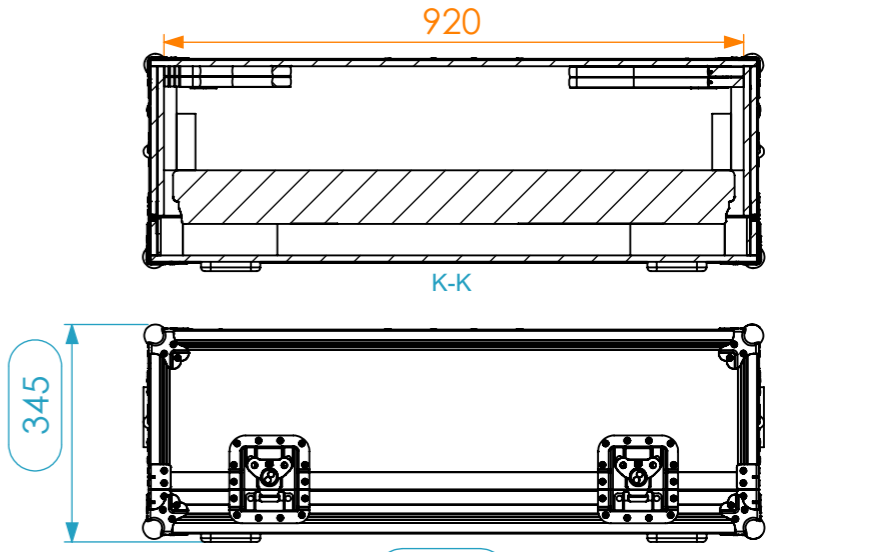

Exterior dimensions		
Width	Depth	Height
982	850	345
Weight	Approx. 43Kg	
Wall Thickness	10mm	

Components		
Qty	Ref.	Description
1	MIXER.479.A01	Skate for FC, MIDAS M32
1	MIXER.479.A02	compartment for FC, MIDAS M32
1	MIXER.479.A03	ilumination Led for MIDAS M32
Options available (not included in the Case)		
1	MIXER.479.A04	KIT SUPPORT NOTEBOOK
1	MIXER.479.A05	KIT SUPPORT TABLET
2	SUPORTE.1050	

Name	Date
Drawn by projects	14/12/2021
Reference	MIXER.479
Scale	1:12
units in mm	general tolerance 0.8mm
DO NOT SCALE	
FC, Midas M32 Digital Mixer, móvil	

This drawing must not be copied or disclosed without consent of the owner

1st Angle projection

A3