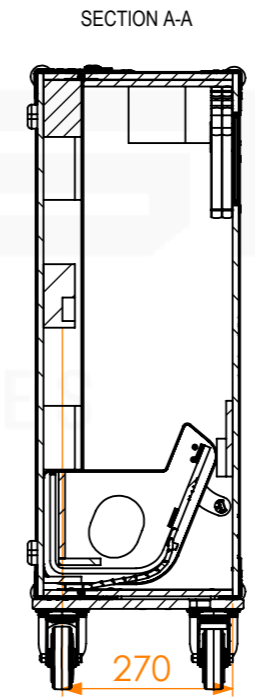

Exterior dimensions		
Width	Depth	Height
982	850	345
Weight	Approx. 43Kg	
Wall Thickness	10mm	

Components		
Qty	Ref.	Description
1	MIXER.479.A01	Skate for FC, MIDAS M32
1	MIXER.479.A02	compartment for FC, MIDAS M32
1	MIXER.479.A03	ilumination Led for MIDAS M32
Options available (not included in the Case)		
1	MIXER.479.A04	KIT SUPPORT NOTEBOOK
1	MIXER.479.A05	KIT SUPPORT TABLET
2	SUPORTE.1050	

Name	Date
Drawn by projects	14/12/2021
Reference	MIXER.479
Scale	1:12
units in mm	general tolerance 0.8mm
DO NOT SCALE	
FC, Midas M32 Digital Mixer, móvil	

This drawing must not be copied or disclosed without consent of the owner

1st Angle projection

A3