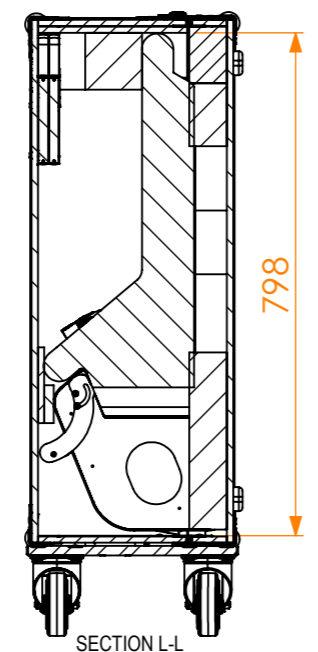

Exterior dimensions		
Width	Depth	Height
982	850	345
Weight	Approx. 43Kg	
Wall Thickness	10mm	

Components		
Qty	Ref.	Description
1	MIXER.479.A01	Skate for FC, MIDAS M32
1	MIXER.479.A02	compartment for FC, MIDAS M32
1	MIXER.479.A03	ilumination Led for MIDAS M32
Options available (not included in the Case)		
1	MIXER.479.A04	KIT SUPPORT NOTEBOOK
1	MIXER.479.A05	KIT SUPPORT TABLET
2	SUPORTE.1050	

Name	Date
Drawn by projects	14/12/2021
Reference	MIXER.479
Scale	1:12
units in mm	general tolerance 0.8mm
DO NOT SCALE	
FC, Midas M32 Digital Mixer, móvil	

This drawing must not be copied or disclosed without consent of the owner

1st Angle projection

A3