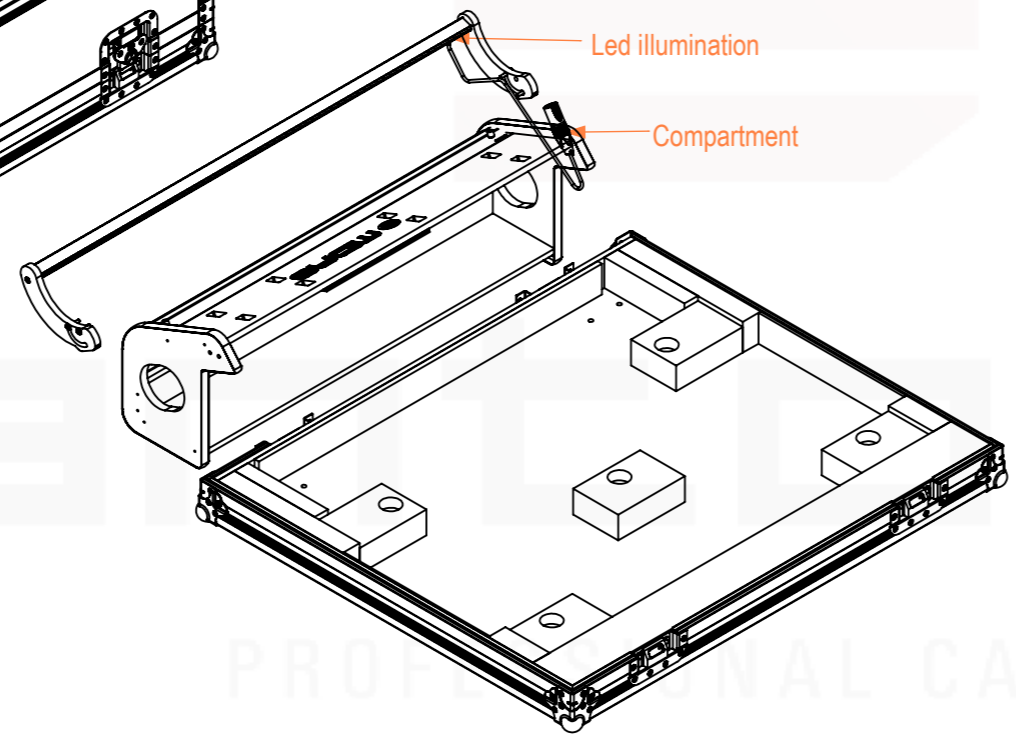

Exterior dimensions		
Width	Depth	Height
982	850	345
Weight	Approx. 43Kg	
Wall Thickness	10mm	

Components		
Qty	Ref.	Description
1	MIXER.479.A01	Skate for FC, MIDAS M32
1	MIXER.479.A02	compartment for FC, MIDAS M32
1	MIXER.479.A03	ilumination Led for MIDAS M32
Options available (not included in the Case)		
1	MIXER.479.A04	KIT SUPPORT NOTEBOOK
1	MIXER.479.A05	KIT SUPPORT TABLET
2	SUPORTE.1050	

Name	Date
Drawn by projects	14/12/2021
Reference	MIXER.479
Scale	1:12
units in mm	general tolerance 0.8mm
DO NOT SCALE	
FC, Midas M32 Digital Mixer, móvil	

This drawing must not be copied or disclosed without consent of the owner