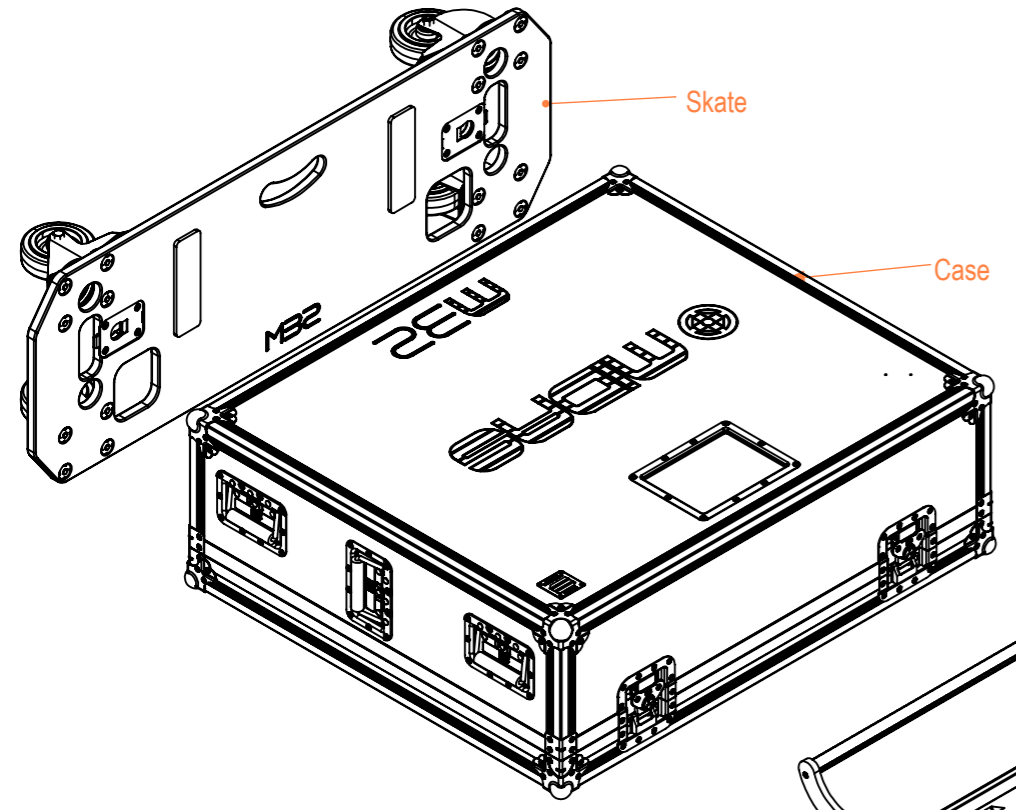

Exterior dimensions		
Width	Depth	Height
982	850	345
Weight	Approx. 43Kg	
Wall Thickness	10mm	

Components		
Qty	Ref.	Description
1	MIXER.479.A01	Skate for FC, MIDAS M32
1	MIXER.479.A02	compartment for FC, MIDAS M32
1	MIXER.479.A03	ilumination Led for MIDAS M32
Options available (not included in the Case)		
1	MIXER.479.A04	KIT SUPPORT NOTEBOOK
1	MIXER.479.A05	KIT SUPPORT TABLET
2	SUPORTE.1050	

Name	Date
Drawn by projects	14/12/2021
Reference	MIXER.479
Scale	1:12
units in mm	general tolerance 0.8mm
DO NOT SCALE	
FC, Midas M32 Digital Mixer, móvil	

This drawing must not be copied or disclosed without consent of the owner