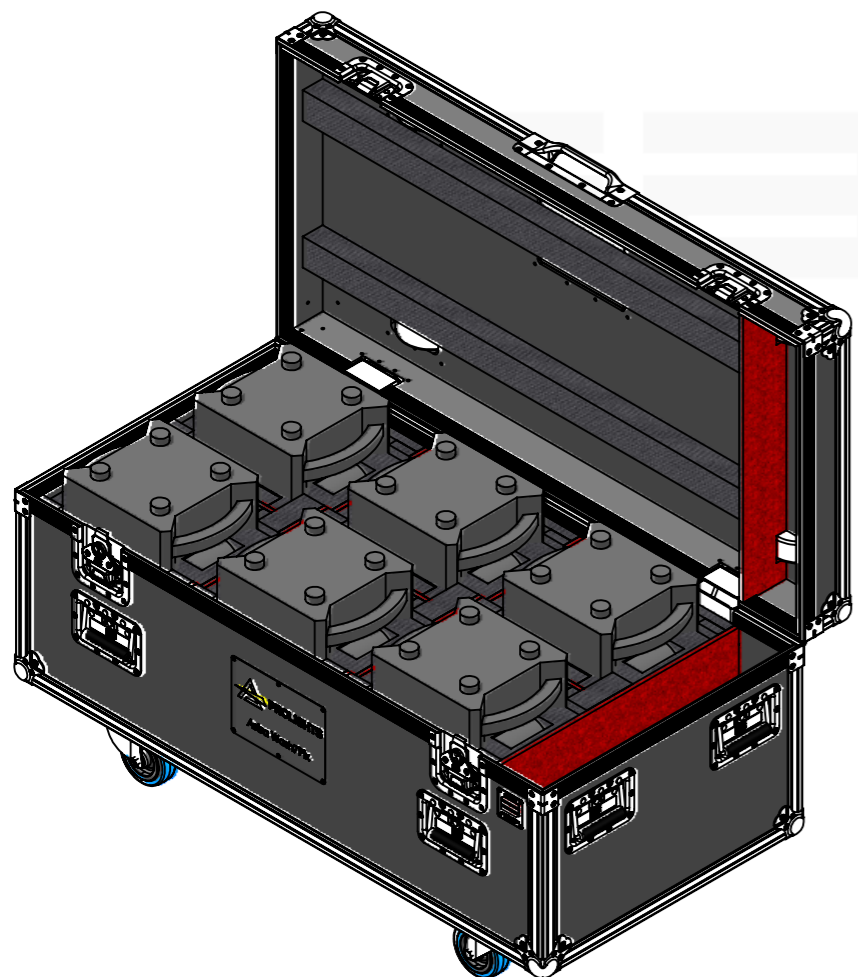

Equipment			Astra Wash7Pix		
Width	Depth	Height			
279	205	391			
Weight	Approx. 8,1 Kg				
Internal Dimensions					
Width	Depth	Height			
282	226	365			
Weight	Approx. 44.29 Kg				
Wall Thickness		10mm			

General External Dimensions		Usable Inner Dimensions		Wood Inner Dimensions	
W	Width	Wi	Inside Width	WWi	Wood Inside Width
D	Depth	Di	Inside Depth	WDi	Wood Inside Depth
H	Height	Hi	Inside Height	WHi	Wood Inside Height

Name	Date
Drawn by projects	31/01/2022
Reference	MHEAD.905.06
Scale	1:12
units in mm	general tolerance 0.8mm
DO NOT SCALE	
1st Angle projection	
Flight case PRO 6x Astra Wash7Pix	

A3 This drawing must not be copied or disclosed without consent of the owner