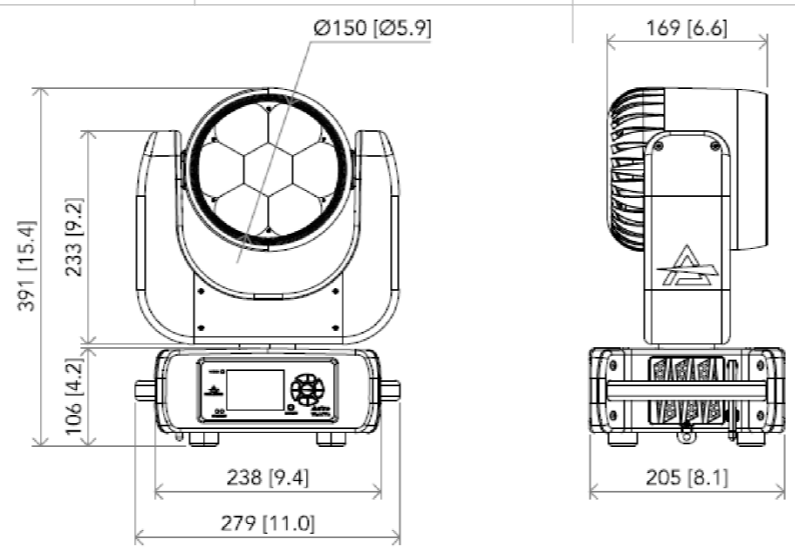

Equipment			Astra Wash7Pix		
Width	Depth	Height			
279	205	391			
Weight	Approx. 8,1 Kg				
Internal Dimensions					
Width	Depth	Height			
282	226	365			
Weight	Approx. 44.29 Kg				
Wall Thickness		10mm			

General External Dimensions		Usable Inner Dimensions		Wood Inner Dimensions	
W	Width	Wi	Inside Width	WWi	Wood Inside Width
D	Depth	Di	Inside Depth	WDi	Wood Inside Depth
H	Height	Hi	Inside Height	WHi	Wood Inside Height

Name	Date
Drawn by projects	31/01/2022
Reference	MHEAD.905.06
Scale	1:12
units in mm	general tolerance 0.8mm
DO NOT SCALE	
1st Angle projection	
Flight case PRO 6x Astra Wash7Pix	

A3 This drawing must not be copied or disclosed without consent of the owner