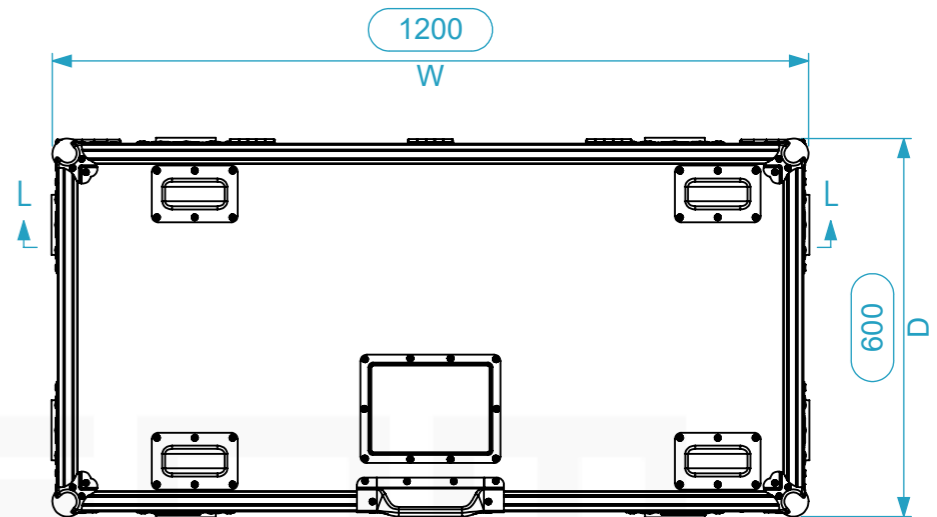

Equipment			Astra Wash7Pix		
Width	Depth	Height			
279	205	391			
Weight	Approx. 8,1 Kg				
Internal Dimensions					
Width	Depth	Height			
282	226	365			
Weight	Approx. 44.29 Kg				
Wall Thickness		10mm			

General External Dimensions		Usable Inner Dimensions		Wood Inner Dimensions	
W	Width	Wi	Inside Width	WWi	Wood Inside Width
D	Depth	Di	Inside Depth	WDi	Wood Inside Depth
H	Height	Hi	Inside Height	WHi	Wood Inside Height

Name	Date
Drawn by projects	31/01/2022
Reference	MHEAD.905.06
Scale	1:12
units in mm	general tolerance 0.8mm
DO NOT SCALE	
1st Angle projection	
Flight case PRO 6x Astra Wash7Pix	

A3 This drawing must not be copied or disclosed without consent of the owner