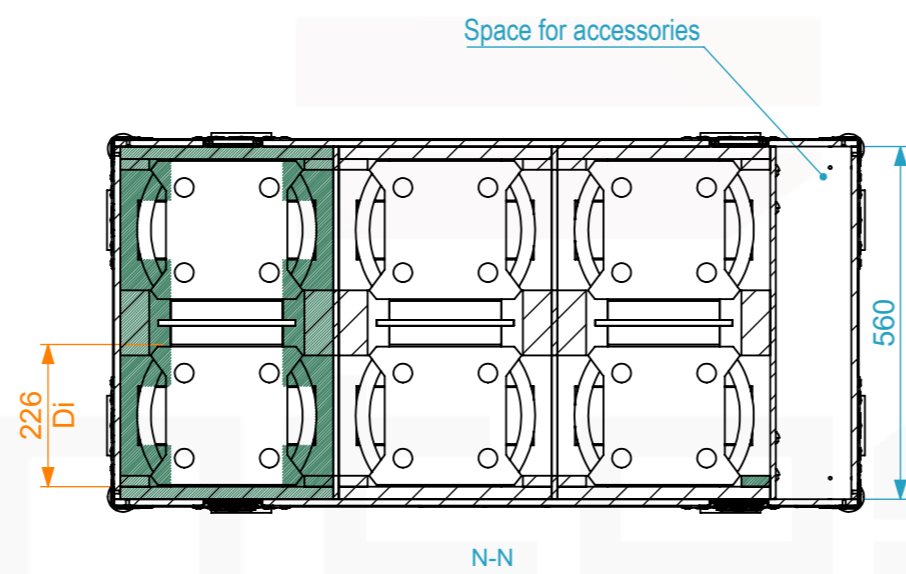

Equipment			Astra Wash7Pix		
Width	Depth	Height			
279	205	391			
Weight	Approx. 8,1 Kg				
Internal Dimensions					
Width	Depth	Height			
282	226	365			
Weight	Approx. 44.29 Kg				
Wall Thickness		10mm			

General External Dimensions		Usable Inner Dimensions		Wood Inner Dimensions	
W	Width	Wi	Inside Width	WWi	Wood Inside Width
D	Depth	Di	Inside Depth	WDi	Wood Inside Depth
H	Height	Hi	Inside Height	WHi	Wood Inside Height

Name	Date
Drawn by projects	31/01/2022
Reference	MHEAD.905.06
Scale	1:12
units in mm	general tolerance 0.8mm
DO NOT SCALE	
1st Angle projection	
Flight case PRO 6x Astra Wash7Pix	

A3 This drawing must not be copied or disclosed without consent of the owner