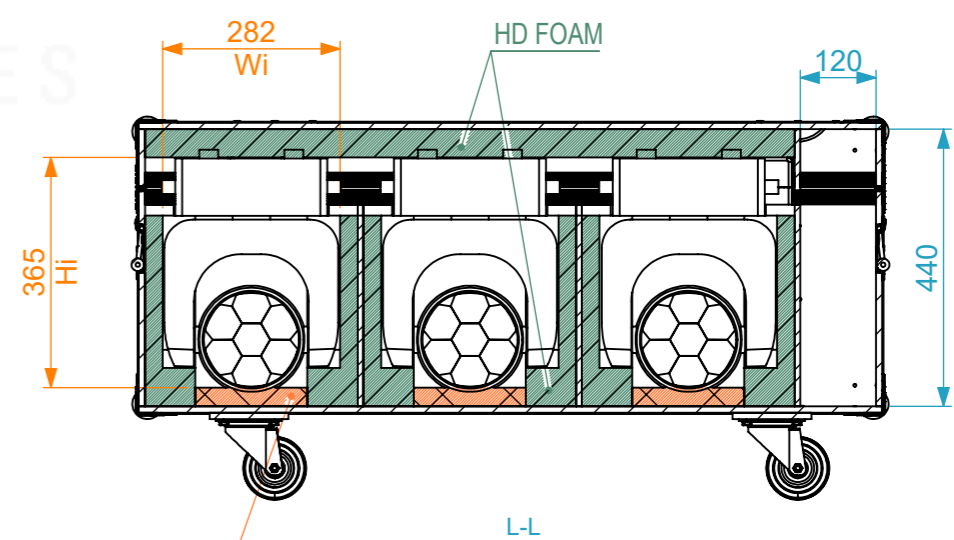

Equipment			Astra Wash7Pix		
Width	Depth	Height			
279	205	391			
Weight	Approx. 8,1 Kg				
Internal Dimensions					
Width	Depth	Height			
282	226	365			
Weight	Approx. 44.29 Kg				
Wall Thickness		10mm			

General External Dimensions		Usable Inner Dimensions		Wood Inner Dimensions	
W	Width	Wi	Inside Width	WWi	Wood Inside Width
D	Depth	Di	Inside Depth	WDi	Wood Inside Depth
H	Height	Hi	Inside Height	WHi	Wood Inside Height

Name	Date
Drawn by projects	31/01/2022
Reference	MHEAD.905.06
Scale	1:12
units in mm	general tolerance 0.8mm
DO NOT SCALE	
1st Angle projection	
Flight case PRO 6x Astra Wash7Pix	

A3 This drawing must not be copied or disclosed without consent of the owner