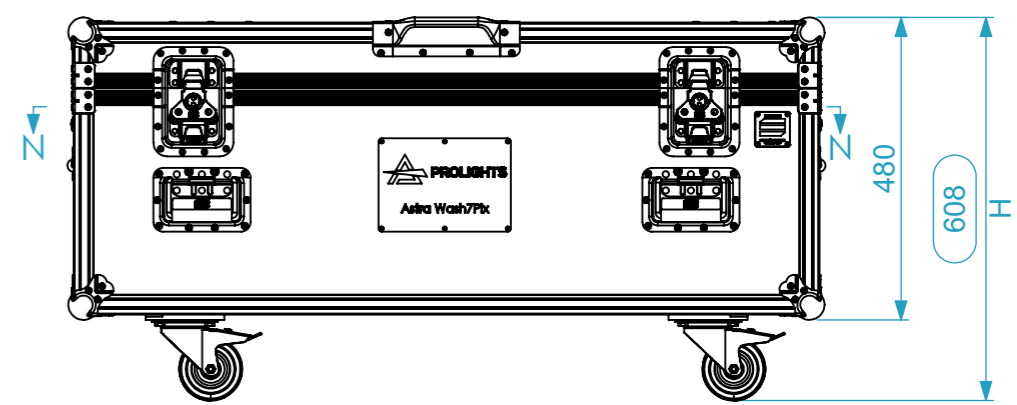

Equipment			Astra Wash7Pix		
Width	Depth	Height			
279	205	391			
Weight	Approx. 8,1 Kg				
Internal Dimensions					
Width	Depth	Height			
282	226	365			
Weight	Approx. 44.29 Kg				
Wall Thickness		10mm			

General External Dimensions		Usable Inner Dimensions		Wood Inner Dimensions	
W	Width	Wi	Inside Width	WWi	Wood Inside Width
D	Depth	Di	Inside Depth	WDi	Wood Inside Depth
H	Height	Hi	Inside Height	WHi	Wood Inside Height

Name	Date
Drawn by projects	31/01/2022
Reference	MHEAD.905.06
Scale	1:12
units in mm	general tolerance 0.8mm
DO NOT SCALE	
1st Angle projection	
Flight case PRO 6x Astra Wash7Pix	

A3 This drawing must not be copied or disclosed without consent of the owner