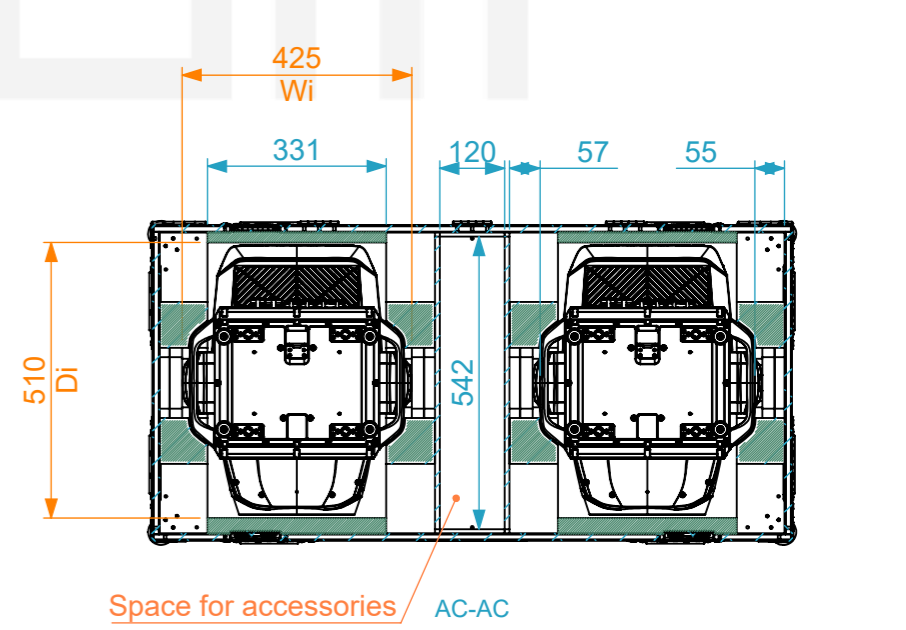

Equipment			NXT Light NEXON M		
Width	Depth	Height			
423	499	586			
Weight	Approx. 36.6 Kg				
Internal Dimensions					
Width	Depth	Height			
425	510	590			
FC Weight	Approx. 49 Kg				
Wall Thickness		10mm			

General External Dimensions		Usable Inner Dimensions	
W	Width	Wi	Inside Width
D	Depth	Di	Inside Depth
H	Height	Hi	Inside Height

Name	Date	
Drawn by	jose.couto	04/12/2025
Reference	MH1.NXLNEXM.02	
Scale	1:14	units in mm
	DO NOT SCALE	general tolerance 0.8mm
1st Angle projection	Flight case PRO, 2x NXT Light NEXON M	