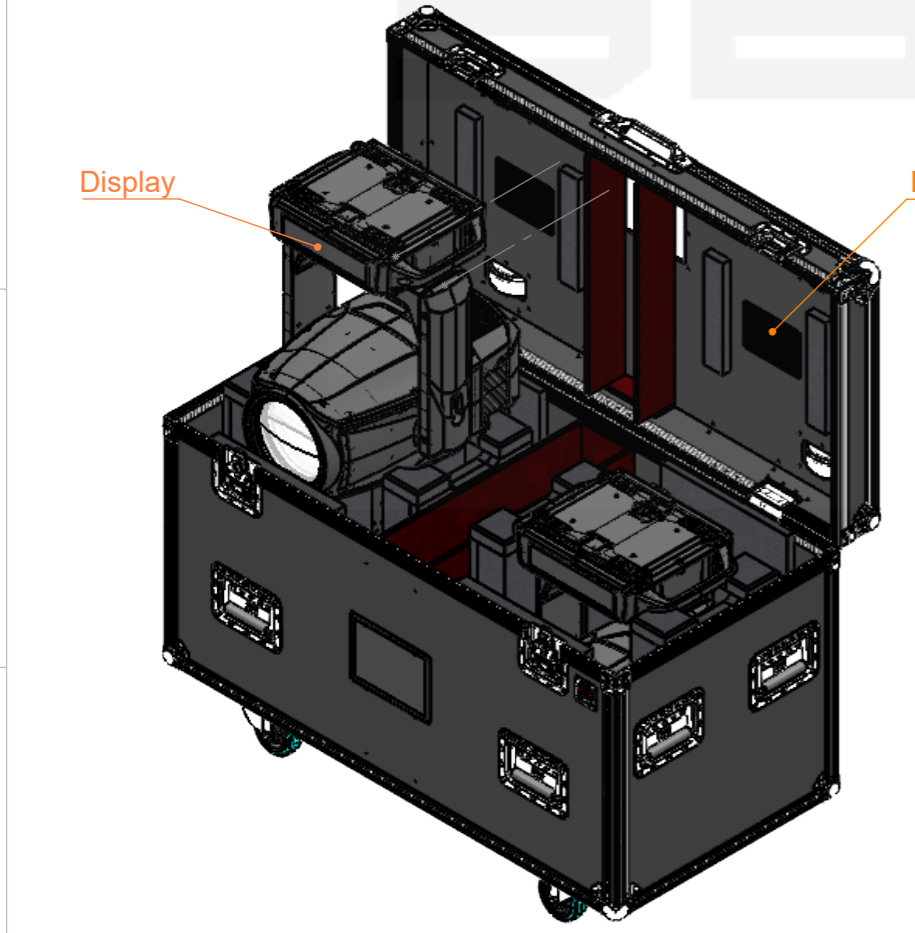

Equipment			NXT Light NEXON M		
Width	Depth	Height			
423	499	586			
Weight	Approx. 36.6 Kg				
Internal Dimensions					
Width	Depth	Height			
425	510	590			
FC Weight	Approx. 49 Kg				
Wall Thickness		10mm			

General External Dimensions		Usable Inner Dimensions	
W	Width	Wi	Inside Width
D	Depth	Di	Inside Depth
H	Height	Hi	Inside Height

Name	Date	
Drawn by	jose.couto	04/12/2025
Reference	MH1.NXLNEXM.02	
Scale	1:14	units in mm
	DO NOT SCALE	general tolerance 0.8mm
1st Angle projection	Flight case PRO, 2x NXT Light NEXON M	