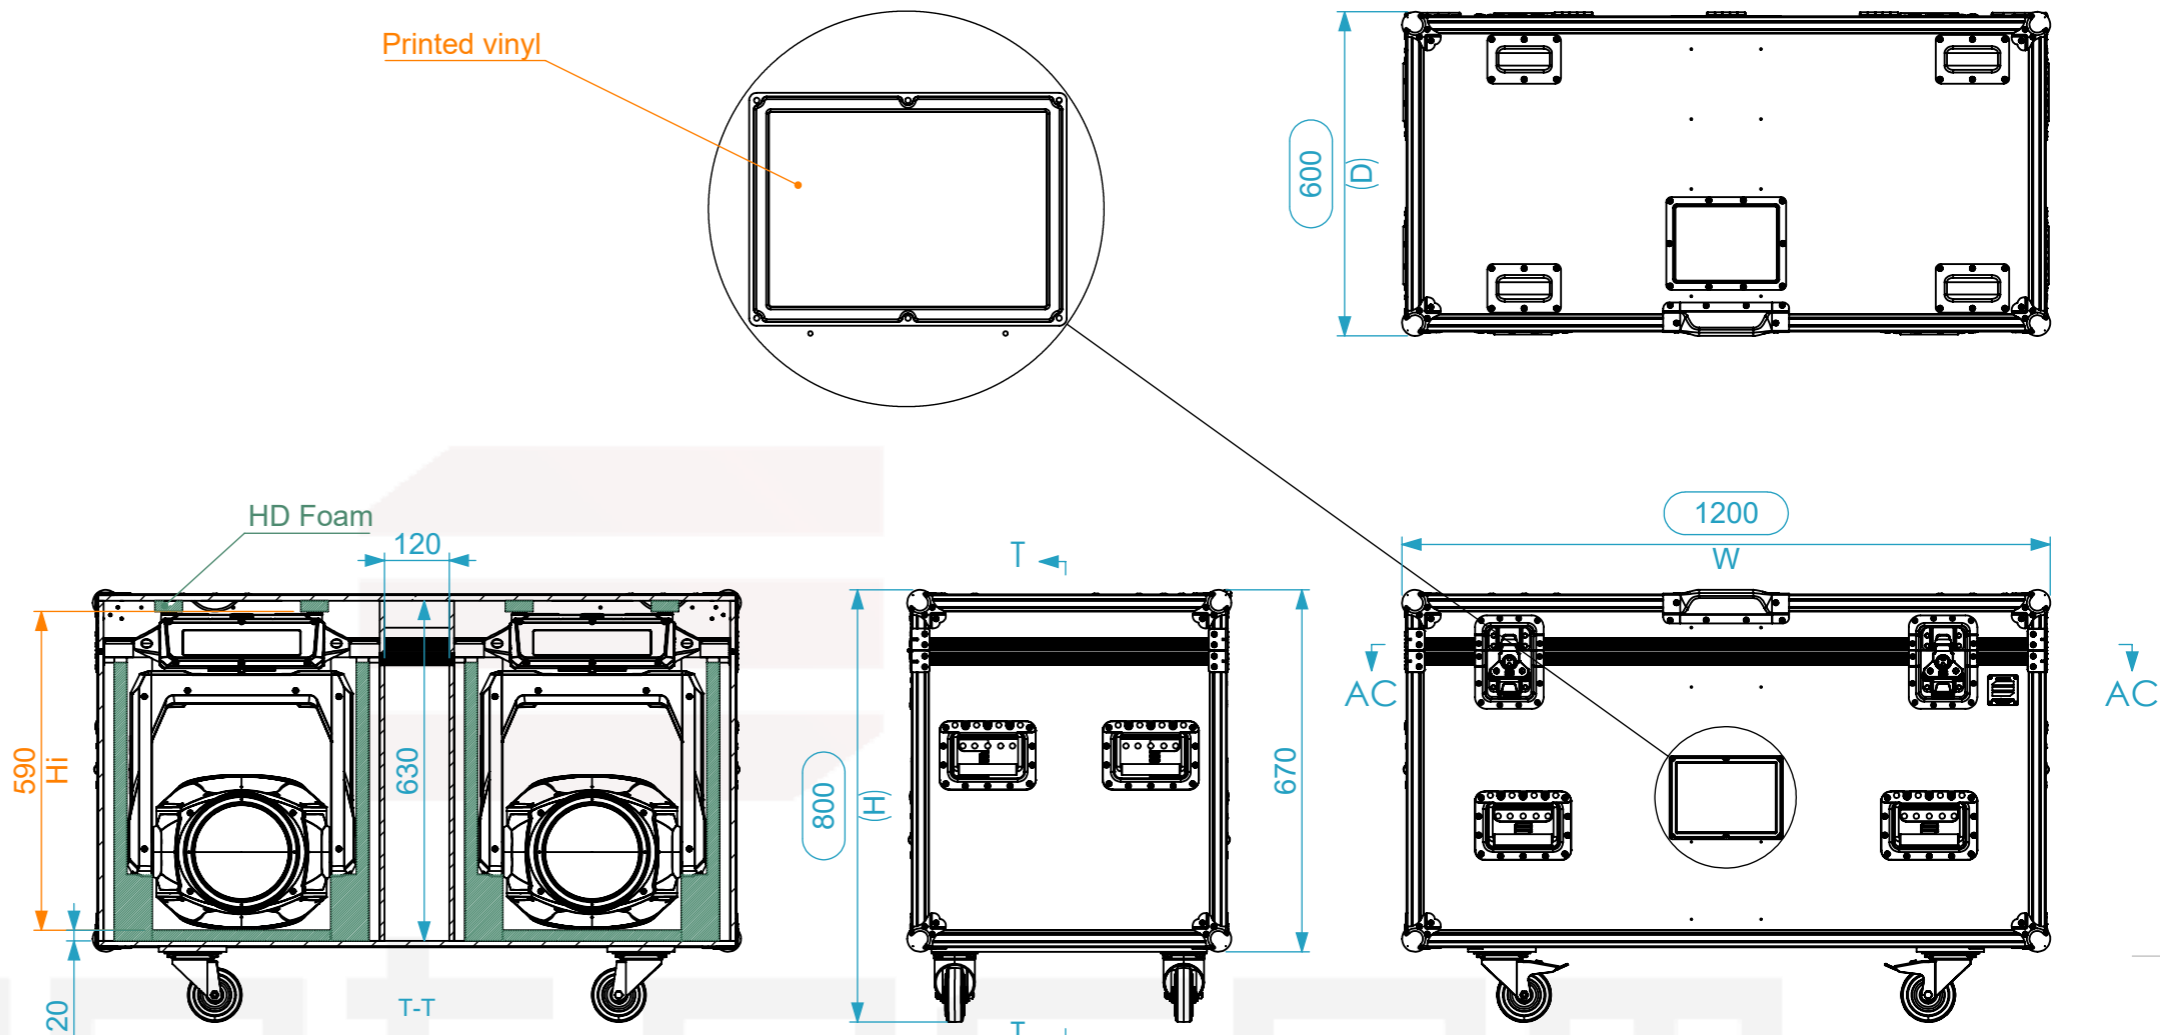

Equipment			NXT Light NEXON M		
Width	Depth	Height			
423	499	586			
Weight	Approx. 36.6 Kg				
Internal Dimensions					
Width	Depth	Height			
425	510	590			
FC Weight	Approx. 49 Kg				
Wall Thickness		10mm			

General External Dimensions		Usable Inner Dimensions	
W	Width	Wi	Inside Width
D	Depth	Di	Inside Depth
H	Height	Hi	Inside Height

Name	Date	
Drawn by	jose.couto	04/12/2025
Reference	MH1.NXLNEXM.02	
Scale	1:14	units in mm
	DO NOT SCALE	general tolerance 0.8mm
1st Angle projection	Flight case PRO, 2x NXT Light NEXON M	