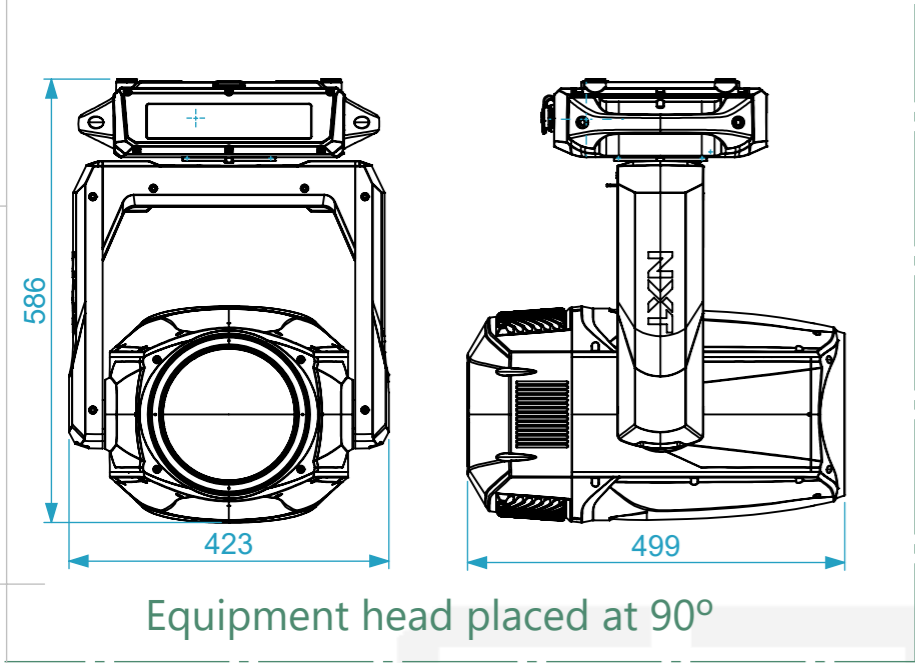

Equipment			NXT Light NEXON M		
Width	Depth	Height			
423	499	586			
Weight	Approx. 36.6 Kg				
Internal Dimensions					
Width	Depth	Height			
425	510	590			
FC Weight	Approx. 49 Kg				
Wall Thickness		10mm			

General External Dimensions		Usable Inner Dimensions	
W	Width	Wi	Inside Width
D	Depth	Di	Inside Depth
H	Height	Hi	Inside Height

Name	Date	
Drawn by	jose.couto	04/12/2025
Reference	MH1.NXLNEXM.02	
Scale	1:14	units in mm
	DO NOT SCALE	general tolerance 0.8mm
1st Angle projection	Flight case PRO, 2x NXT Light NEXON M	