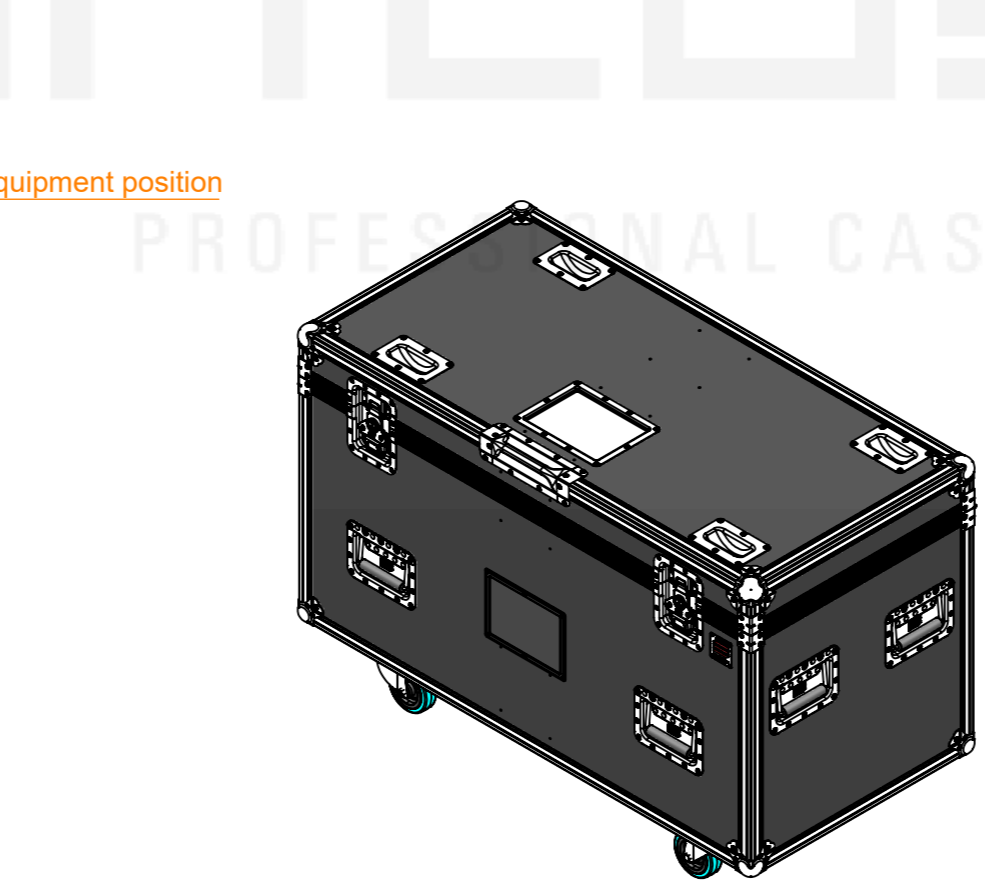

Equipment			NXT Light NEXON M		
Width	Depth	Height			
423	499	586			
Weight	Approx. 36.6 Kg				
Internal Dimensions					
Width	Depth	Height			
425	510	590			
FC Weight	Approx. 49 Kg				
Wall Thickness		10mm			

General External Dimensions		Usable Inner Dimensions	
W	Width	Wi	Inside Width
D	Depth	Di	Inside Depth
H	Height	Hi	Inside Height

Name	Date	
Drawn by	jose.couto	04/12/2025
Reference	MH1.NXLNEXM.02	
Scale	1:14	units in mm
	DO NOT SCALE	general tolerance 0.8mm
1st Angle projection	Flight case PRO, 2x NXT Light NEXON M	