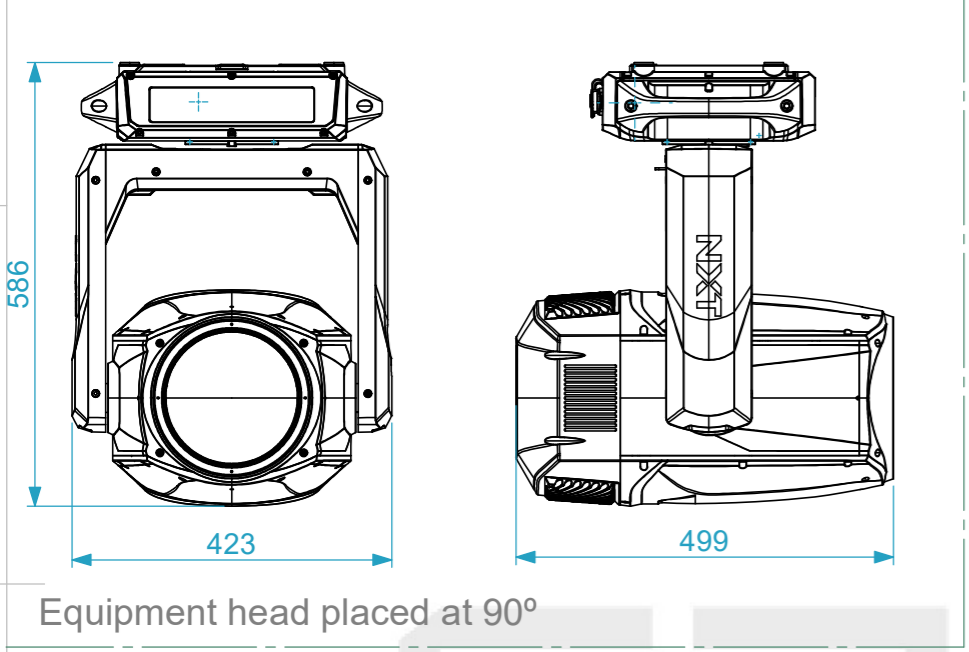

Equipment		NXT Light NEXON M	
Width	Depth	Height	
423	499	586	
Weight	Approx. 32.5 Kg		
Internal Dimensions			
Width	Depth	Height	
426	510	510	
Weight	Approx. 31.5 Kg		
Wall Thickness			10mm

General External Dimensions		Usable Inner Dimensions	
W	Width	Wi	Inside Width
D	Depth	Di	Inside Depth
H	Height	Hi	Inside Height

A3 This drawing must not be copied or disclosed without consent of the owner

Drawn by	Name	Date
jose.couto	jose.couto	03/12/2025
Reference	MH1.NXLNEXM.01	
Scale	units in mm	general tolerance
1:10	DO NOT SCALE	0.8mm
1st Angle projection	Flight case PRO, 1x NXT Light NEXON M	