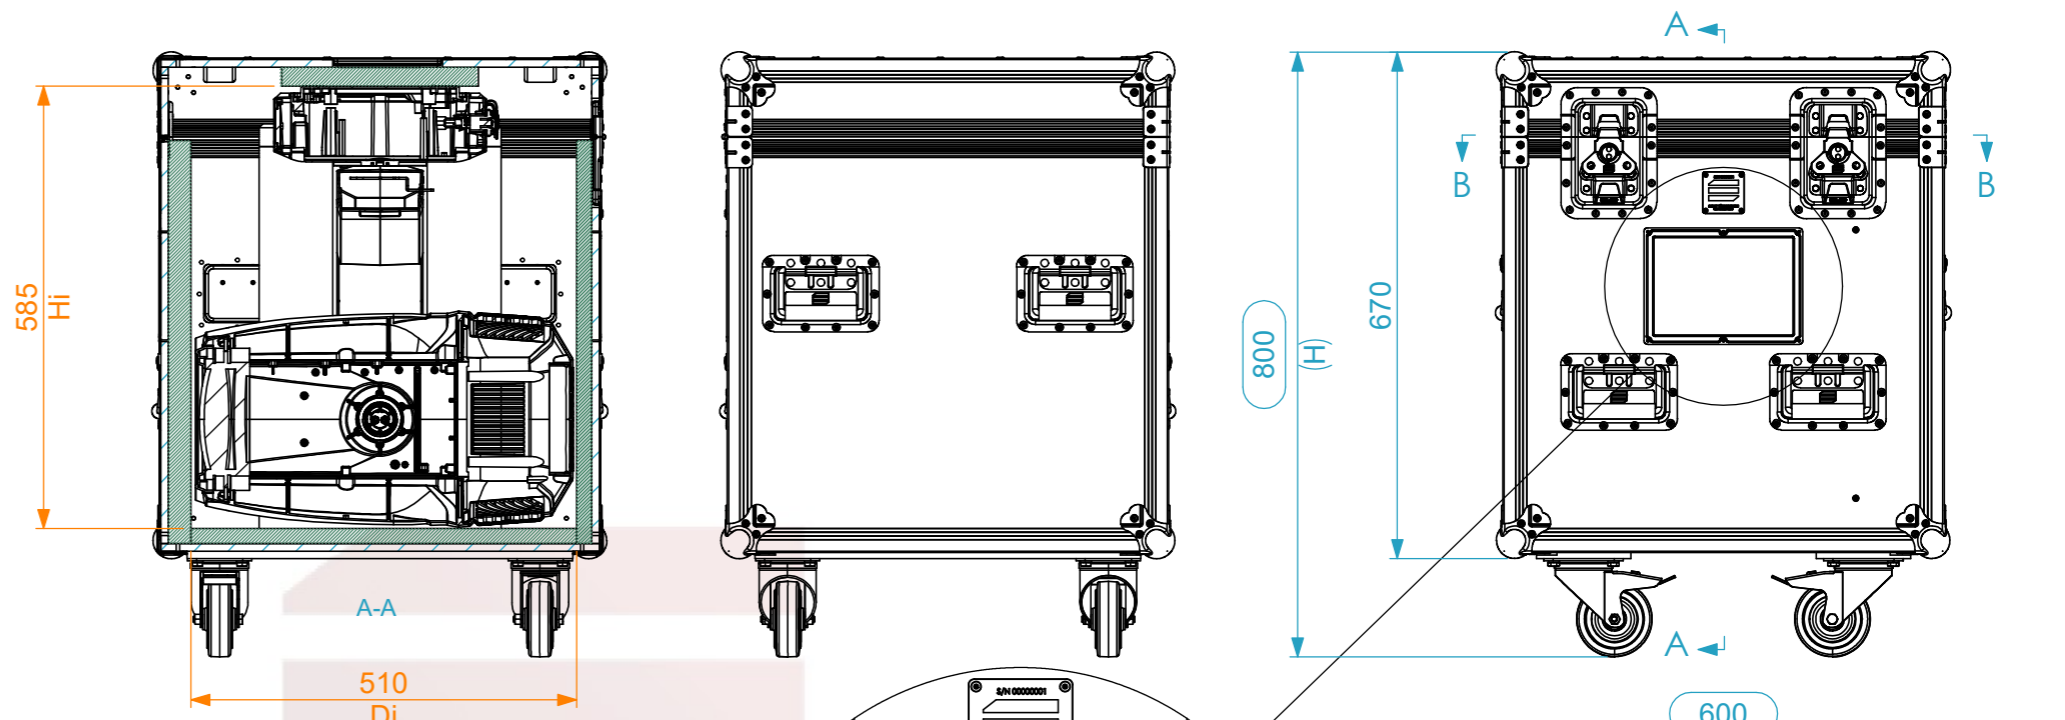

Equipment		NXT Light NEXON M	
Width	Depth	Height	
423	499	586	
Weight	Approx. 32.5 Kg		
Internal Dimensions			
Width	Depth	Height	
426	510	510	
Weight	Approx. 31.5 Kg		
Wall Thickness			10mm

General External Dimensions		Usable Inner Dimensions	
W	Width	Wi	Inside Width
D	Depth	Di	Inside Depth
H	Height	Hi	Inside Height

A3 This drawing must not be copied or disclosed without consent of the owner

Drawn by	Name	Date
jose.couto	jose.couto	03/12/2025
Reference	MH1.NXLNEXM.01	
Scale	units in mm	general tolerance
1:10	DO NOT SCALE	0.8mm
1st Angle projection	Flight case PRO, 1x NXT Light NEXON M	