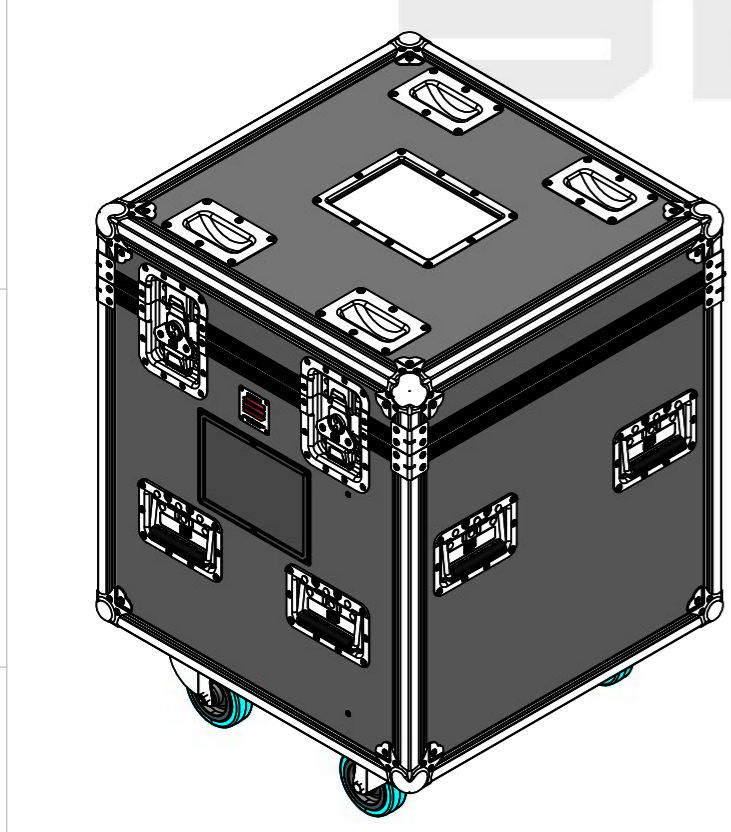

Equipment		NXT Light NEXON M	
Width	Depth	Height	
423	499	586	
Weight	Approx. 32.5 Kg		
Internal Dimensions			
Width	Depth	Height	
426	510	510	
Weight	Approx. 31.5 Kg		
Wall Thickness			10mm

General External Dimensions		Usable Inner Dimensions	
W	Width	Wi	Inside Width
D	Depth	Di	Inside Depth
H	Height	Hi	Inside Height

A3 This drawing must not be copied or disclosed without consent of the owner

Drawn by	Name	Date
jose.couto	jose.couto	03/12/2025
Reference	MH1.NXLNEXM.01	
Scale	units in mm	general tolerance
1:10	DO NOT SCALE	0.8mm
1st Angle projection	Flight case PRO, 1x NXT Light NEXON M	