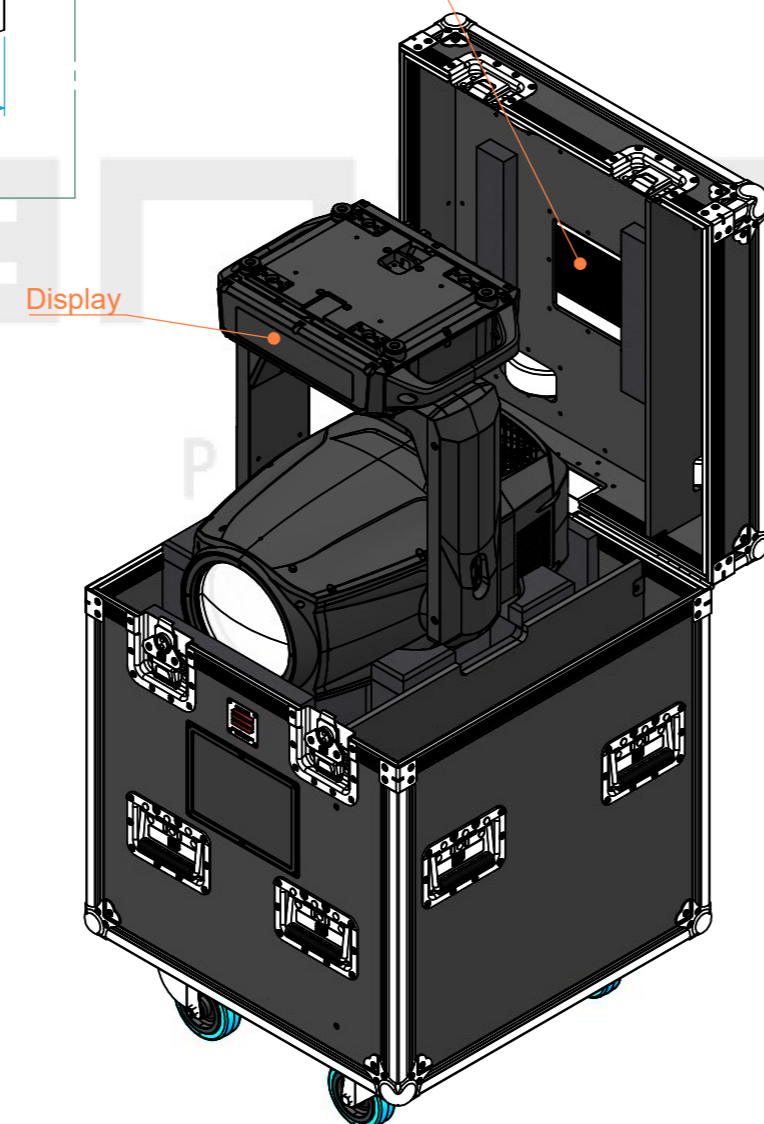

Equipment		NXT Light NEXON M	
Width	Depth	Height	
423	499	586	
Weight	Approx. 32.5 Kg		
Internal Dimensions			
Width	Depth	Height	
426	510	510	
Weight	Approx. 31.5 Kg		
Wall Thickness			10mm

General External Dimensions		Usable Inner Dimensions	
W	Width	Wi	Inside Width
D	Depth	Di	Inside Depth
H	Height	Hi	Inside Height

A3 This drawing must not be copied or disclosed without consent of the owner

Drawn by	Name	Date
jose.couto	jose.couto	03/12/2025
Reference	MH1.NXLNEXM.01	
Scale	units in mm	general tolerance
1:10	DO NOT SCALE	0.8mm
1st Angle projection	Flight case PRO, 1x NXT Light NEXON M	