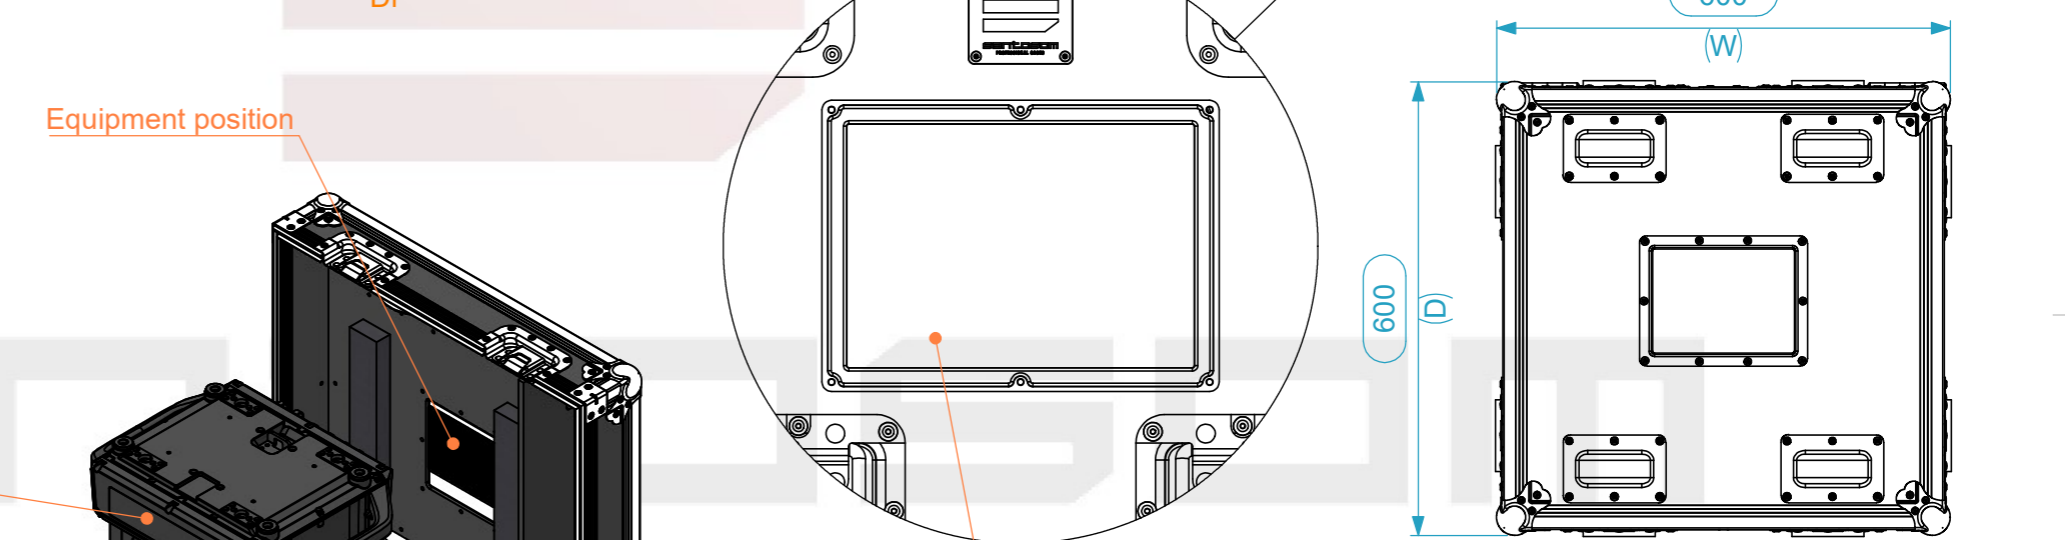

Equipment		NXT Light NEXON M	
Width	Depth	Height	
423	499	586	
Weight	Approx. 32.5 Kg		
Internal Dimensions			
Width	Depth	Height	
426	510	510	
Weight	Approx. 31.5 Kg		
Wall Thickness			10mm

General External Dimensions		Usable Inner Dimensions	
W	Width	Wi	Inside Width
D	Depth	Di	Inside Depth
H	Height	Hi	Inside Height

A3 This drawing must not be copied or disclosed without consent of the owner

Drawn by	Name	Date
jose.couto	jose.couto	03/12/2025
Reference	MH1.NXLNEXM.01	
Scale	units in mm	general tolerance
1:10	DO NOT SCALE	0.8mm
1st Angle projection	Flight case PRO, 1x NXT Light NEXON M	