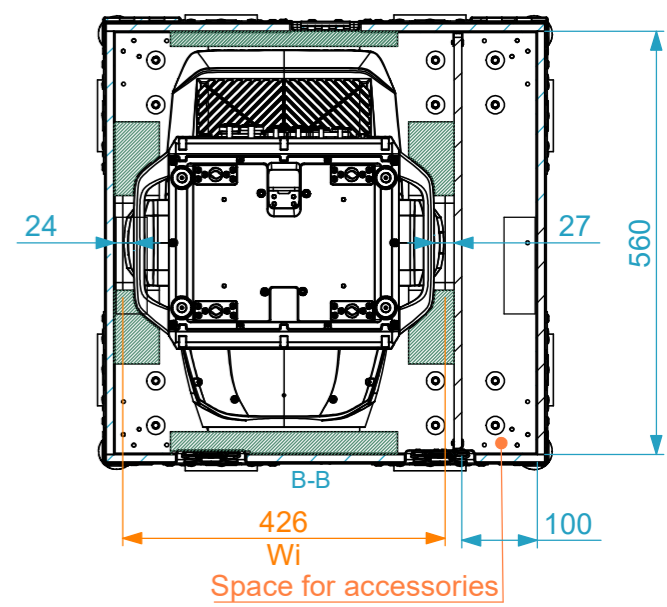

Equipment		NXT Light NEXON M	
Width	Depth	Height	
423	499	586	
Weight	Approx. 32.5 Kg		
Internal Dimensions			
Width	Depth	Height	
426	510	510	
Weight	Approx. 31.5 Kg		
Wall Thickness			10mm

General External Dimensions		Usable Inner Dimensions	
W	Width	Wi	Inside Width
D	Depth	Di	Inside Depth
H	Height	Hi	Inside Height

A3 This drawing must not be copied or disclosed without consent of the owner

Drawn by	Name	Date
jose.couto	jose.couto	03/12/2025
Reference	MH1.NXLNEXM.01	
Scale	units in mm	general tolerance
1:10	DO NOT SCALE	0.8mm
1st Angle projection	Flight case PRO, 1x NXT Light NEXON M	