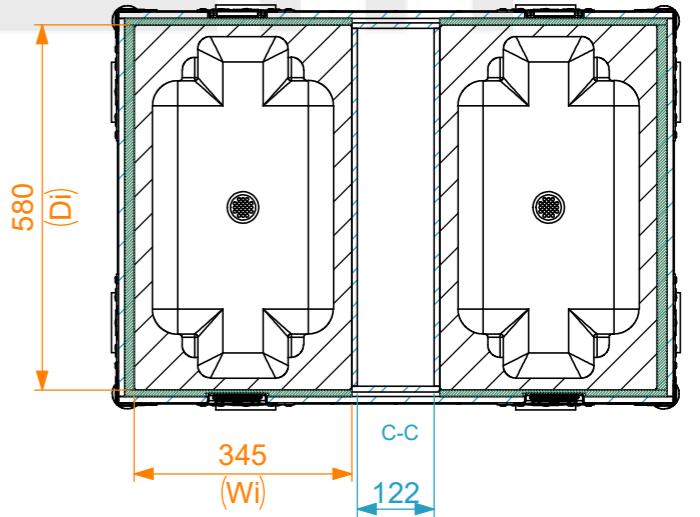

<b>Equipment</b>	Ayrton WildSun K9 Wash Foam Shell	
<b>Width</b>	<b>Depth</b>	<b>Height</b>
580	345	611
<b>Internal Dimensions</b>		
<b>Width</b>	<b>Depth</b>	<b>Height</b>
345	580	668
<b>FC Weight</b>	Approx. 46 Kg	
<b>Wall Thickness</b>	10mm	

General External Dimensions		Usable Inner Dimensions	
W	Width	Wi	Inside Width
D	Depth	Di	Inside Depth
H	Height	Hi	Inside Height

Name	Date
Drawn by: catarina.silva	24/10/2025
Reference	MH1.MTLAURARX.02N
Scale	1:12
units in mm	general tolerance 0.8mm
DO NOT SCALE	
1st Angle projection	
Flight case PRO, 2x Martin AURA RAVEN XIP (no foam Shell)	