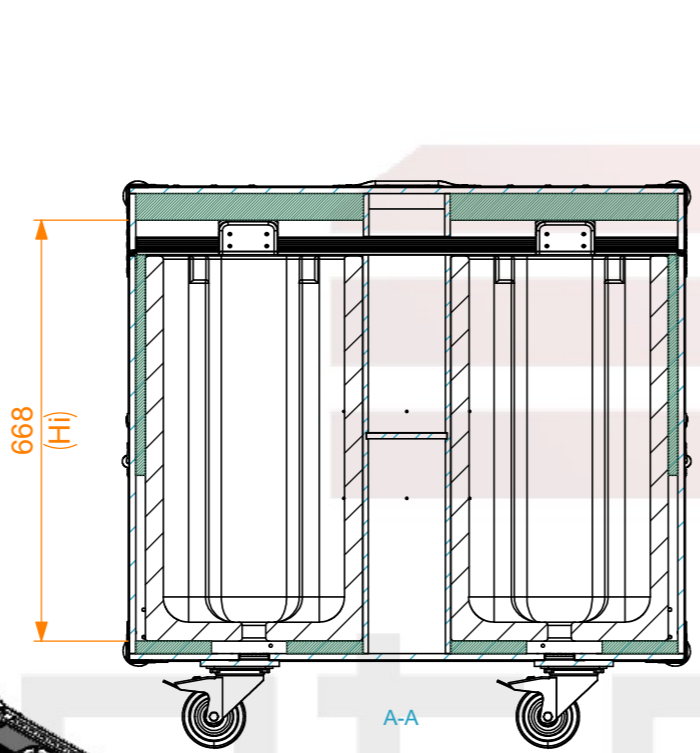

<b>Equipment</b>	Ayrton WildSun K9 Wash Foam Shell	
<b>Width</b>	<b>Depth</b>	<b>Height</b>
580	345	611
<b>Internal Dimensions</b>		
<b>Width</b>	<b>Depth</b>	<b>Height</b>
345	580	668
<b>FC Weight</b>	Approx. 46 Kg	
<b>Wall Thickness</b>	10mm	

General External Dimensions		Usable Inner Dimensions	
W	Width	Wi	Inside Width
D	Depth	Di	Inside Depth
H	Height	Hi	Inside Height

Name	Date
Drawn by: catarina.silva	24/10/2025
Reference	MH1.MTLAURARX.02N
Scale	1:12
units in mm	general tolerance 0.8mm
DO NOT SCALE	
1st Angle projection	
Flight case PRO, 2x Martin AURA RAVEN XIP (no foam Shell)	