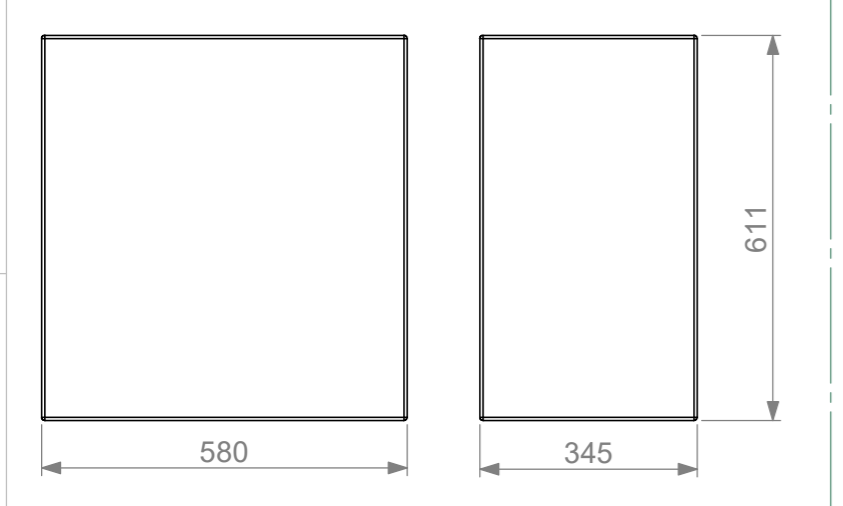

<b>Equipment</b>	Ayrton WildSun K9 Wash Foam Shell	
<b>Width</b>	<b>Depth</b>	<b>Height</b>
580	345	611
<b>Internal Dimensions</b>		
<b>Width</b>	<b>Depth</b>	<b>Height</b>
345	580	668
<b>FC Weight</b>	Approx. 46 Kg	
<b>Wall Thickness</b>	10mm	

General External Dimensions		Usable Inner Dimensions	
W	Width	Wi	Inside Width
D	Depth	Di	Inside Depth
H	Height	Hi	Inside Height

Name	Date
Drawn by: catarina.silva	24/10/2025
Reference	MH1.MTLAURARX.02N
Scale	1:12
units in mm	general tolerance 0.8mm
DO NOT SCALE	
1st Angle projection	
Flight case PRO, 2x Martin AURA RAVEN XIP (no foam Shell)	