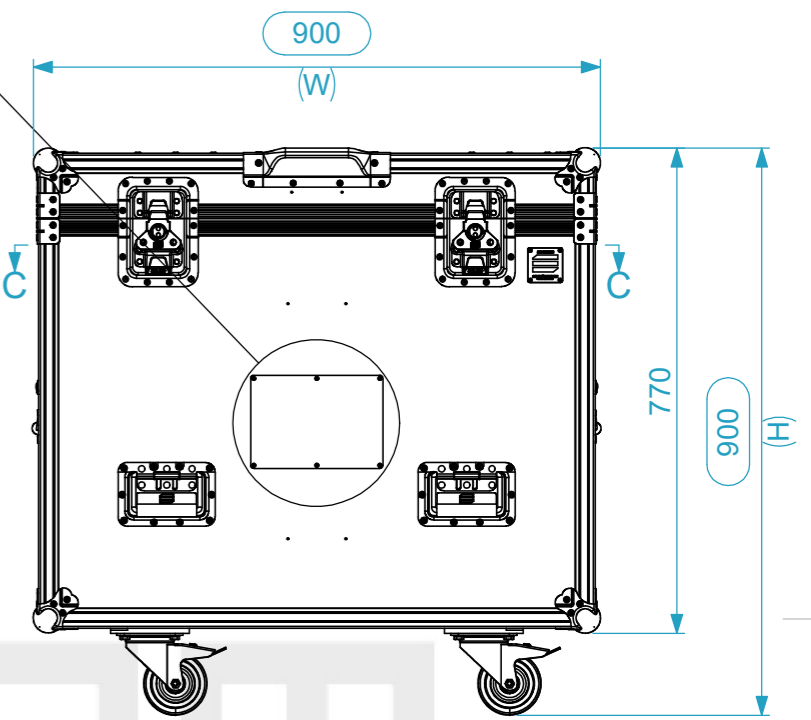

<b>Equipment</b>	Ayrton WildSun K9 Wash Foam Shell	
<b>Width</b>	<b>Depth</b>	<b>Height</b>
580	345	611
<b>Internal Dimensions</b>		
<b>Width</b>	<b>Depth</b>	<b>Height</b>
345	580	668
<b>FC Weight</b>	Approx. 46 Kg	
<b>Wall Thickness</b>	10mm	

General External Dimensions		Usable Inner Dimensions	
W	Width	Wi	Inside Width
D	Depth	Di	Inside Depth
H	Height	Hi	Inside Height

Name	Date
Drawn by: catarina.silva	24/10/2025
Reference	MH1.MTLAURARX.02N
Scale	1:12
units in mm	general tolerance 0.8mm
DO NOT SCALE	
1st Angle projection	
Flight case PRO, 2x Martin AURA RAVEN XIP (no foam Shell)	