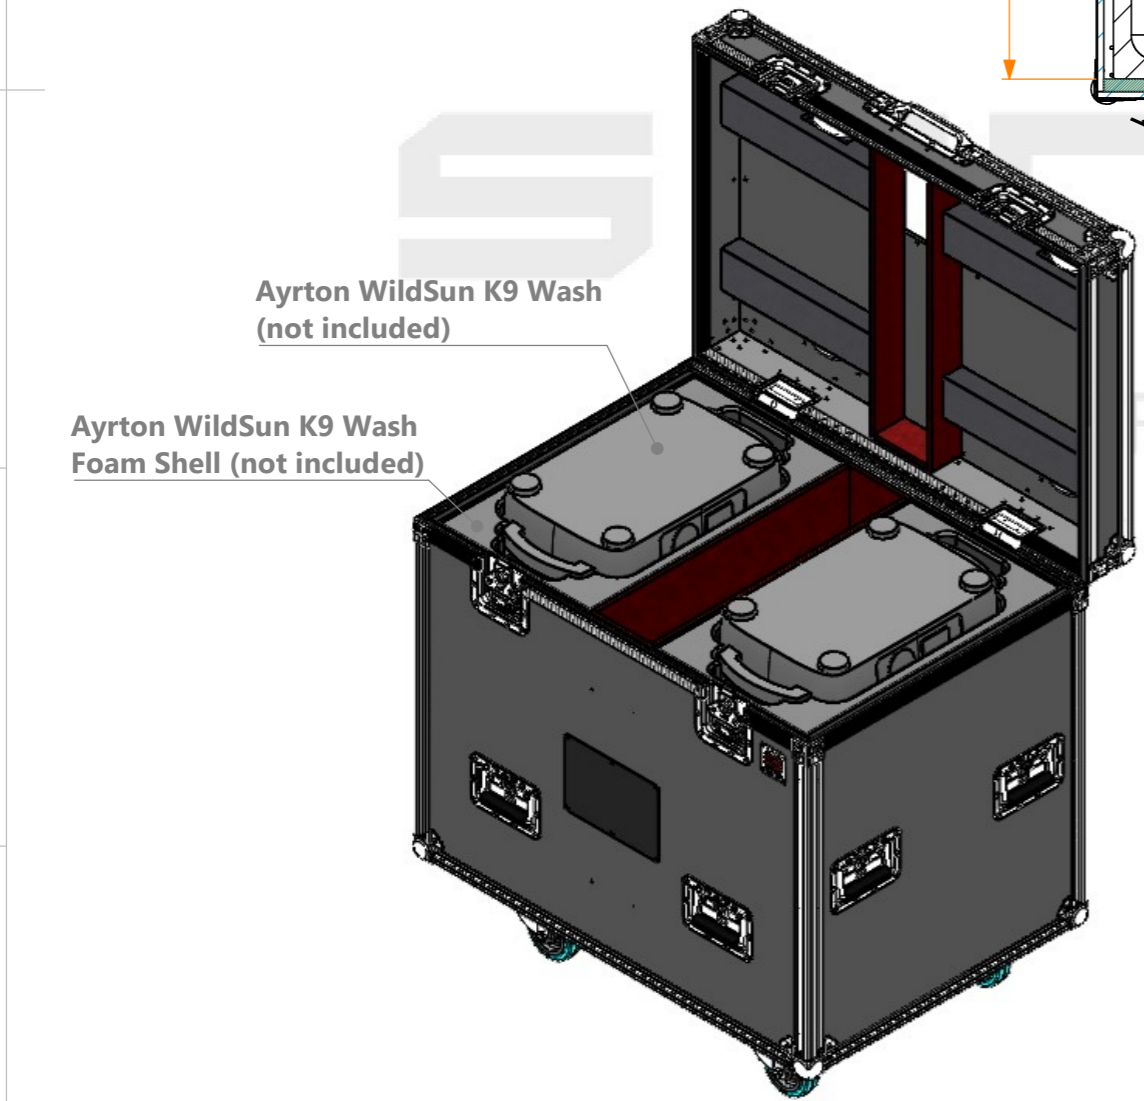

<b>Equipment</b>	Ayrton WildSun K9 Wash Foam Shell	
<b>Width</b>	<b>Depth</b>	<b>Height</b>
580	345	611
<b>Internal Dimensions</b>		
<b>Width</b>	<b>Depth</b>	<b>Height</b>
345	580	668
<b>FC Weight</b>	Approx. 46 Kg	
<b>Wall Thickness</b>	10mm	

General External Dimensions		Usable Inner Dimensions	
W	Width	Wi	Inside Width
D	Depth	Di	Inside Depth
H	Height	Hi	Inside Height

Name	Date
Drawn by: catarina.silva	24/10/2025
Reference	MH1.MTLAURARX.02N
Scale	1:12
units in mm	general tolerance 0.8mm
DO NOT SCALE	
1st Angle projection	
Flight case PRO, 2x Martin AURA RAVEN XIP (no foam Shell)	