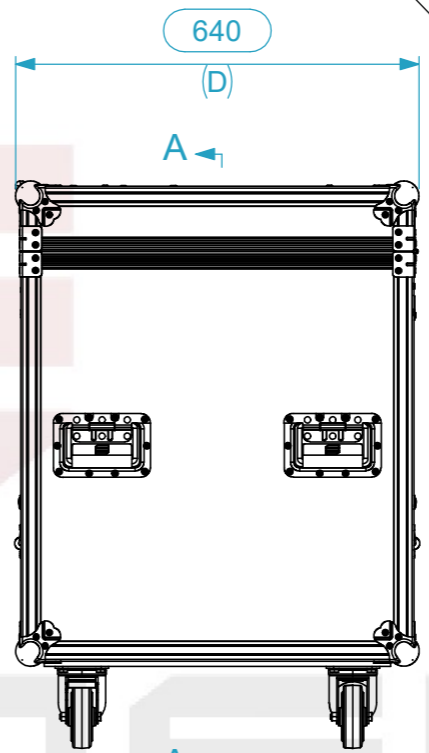

<b>Equipment</b>	Ayrton WildSun K9 Wash Foam Shell	
<b>Width</b>	<b>Depth</b>	<b>Height</b>
580	345	611
<b>Internal Dimensions</b>		
<b>Width</b>	<b>Depth</b>	<b>Height</b>
345	580	668
<b>FC Weight</b>	Approx. 46 Kg	
<b>Wall Thickness</b>	10mm	

General External Dimensions		Usable Inner Dimensions	
W	Width	Wi	Inside Width
D	Depth	Di	Inside Depth
H	Height	Hi	Inside Height

Name	Date
Drawn by: catarina.silva	24/10/2025
Reference	MH1.MTLAURARX.02N
Scale	1:12
units in mm	general tolerance 0.8mm
DO NOT SCALE	
1st Angle projection	
Flight case PRO, 2x Martin AURA RAVEN XIP (no foam Shell)	