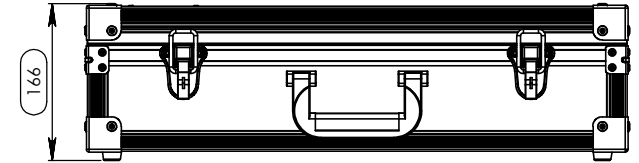

Max. dimensions equipment

Length	Width	Height
550	400	136

SECTION A-A

SECTION B-B

Drawn by	Name	Date
	Daniel Lopes	29-12-2011
Referencia	MC1.0550A	
Scale	1:1	1:1
Material	Multicapa. Led Living 55x40x136 mm	