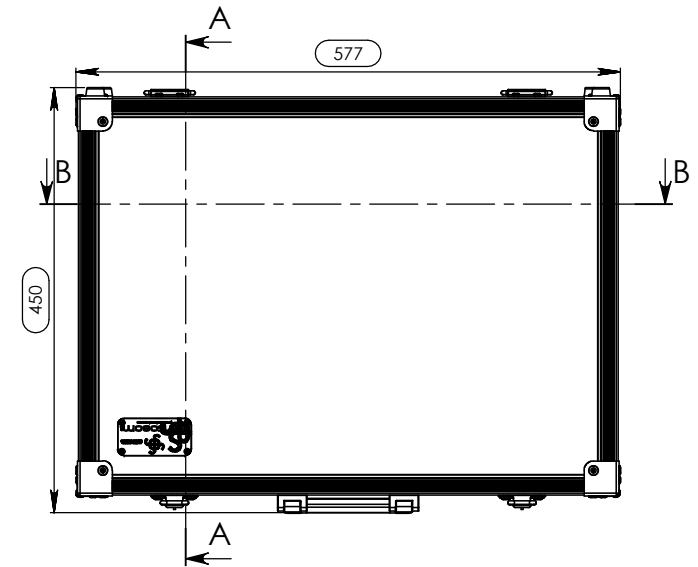

Max. dimensions equipment

Length	Width	Height
550	400	136

SECTION A-A

SECTION B-B

Drawn by	Name	Date
	Daniel Lopes	29-12-2011
Referencia	MC1.0550A	
Scale	1:1	1:1
Material	Multicapa. Led Living 55x40x136 mm	