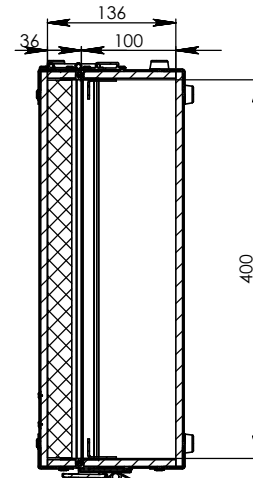

Max. dimensions equipment

Length	Width	Height
550	400	136

SECTION A-A

SECTION B-B

Drawn by	Name	Date
	Daniel Lopes	29-12-2011
Referencia	MC1.0550A	
Scale	1:1	1:1
Material	Multicapa. Led Living 55x40x136 mm	