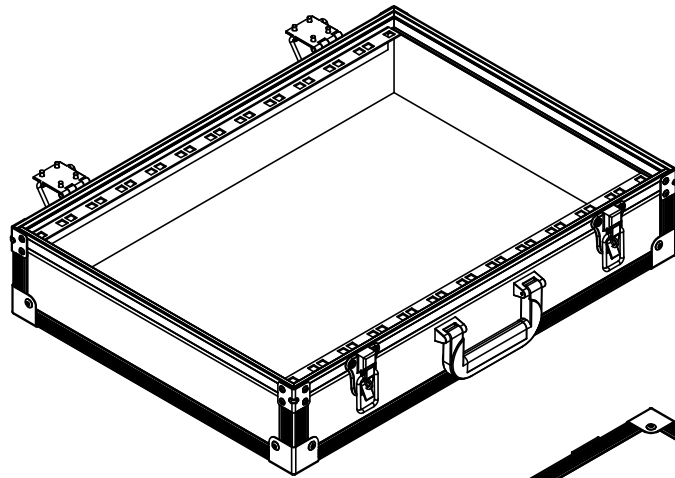

Max. dimensions equipment

Length	Width	Height
550	400	136

SECTION A-A

SECTION B-B

Drawn by	Name	Date
	Daniel Lopes	29-12-2011
Referencia	MC1.0550A	
Scale	1:1	1:1
Material	Multicapa. Led Living 55x40x136 mm	